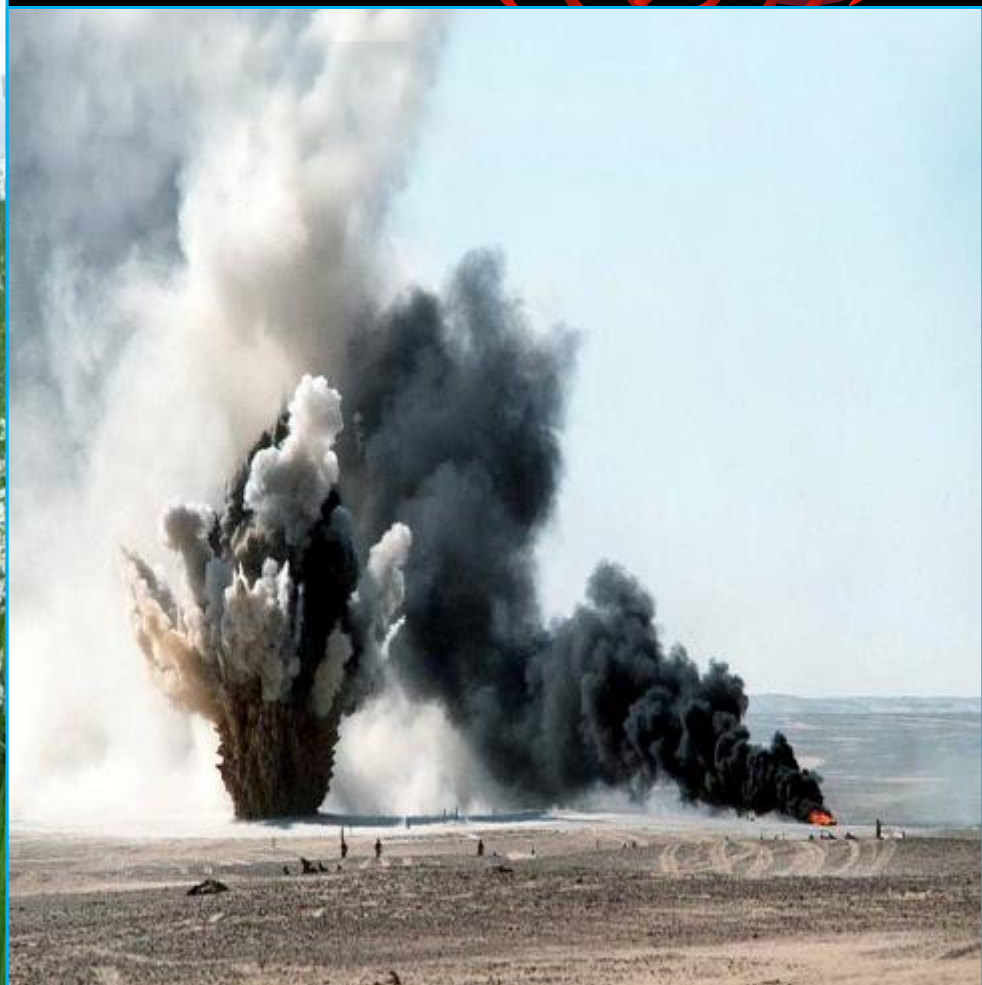

# ПОРОХ

Литературно-музыкальная композиция  
ко Дню Победы.

# Цветы и порох...

A close-up photograph of a large, dense cluster of small, light pink flowers, likely a species of lilac or similar shrub. The flowers are in various stages of bloom, with some showing distinct petals and centers. The background is filled with vibrant green leaves, some of which are slightly out of focus, creating a sense of depth. The overall lighting is bright and natural, highlighting the delicate texture of the petals and the rich green of the foliage.

**22 июня 1941 год  
война...**

**Пшеница гибнет на корню.**

Им казалось, что глядит Россия  
Синими глазами васильков.