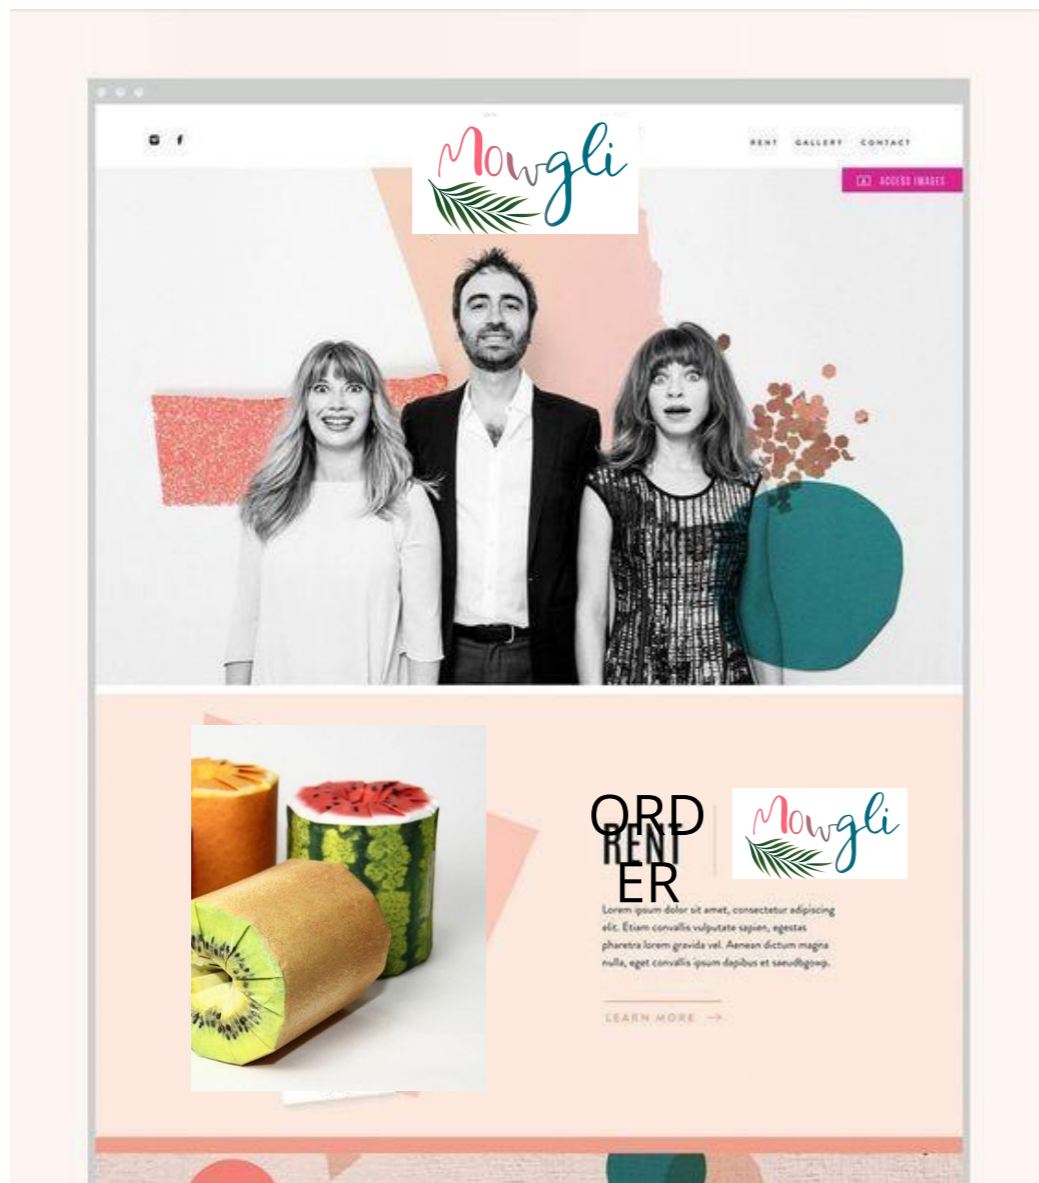

Distribution channels

instagram: mowgli_packaging

Our website