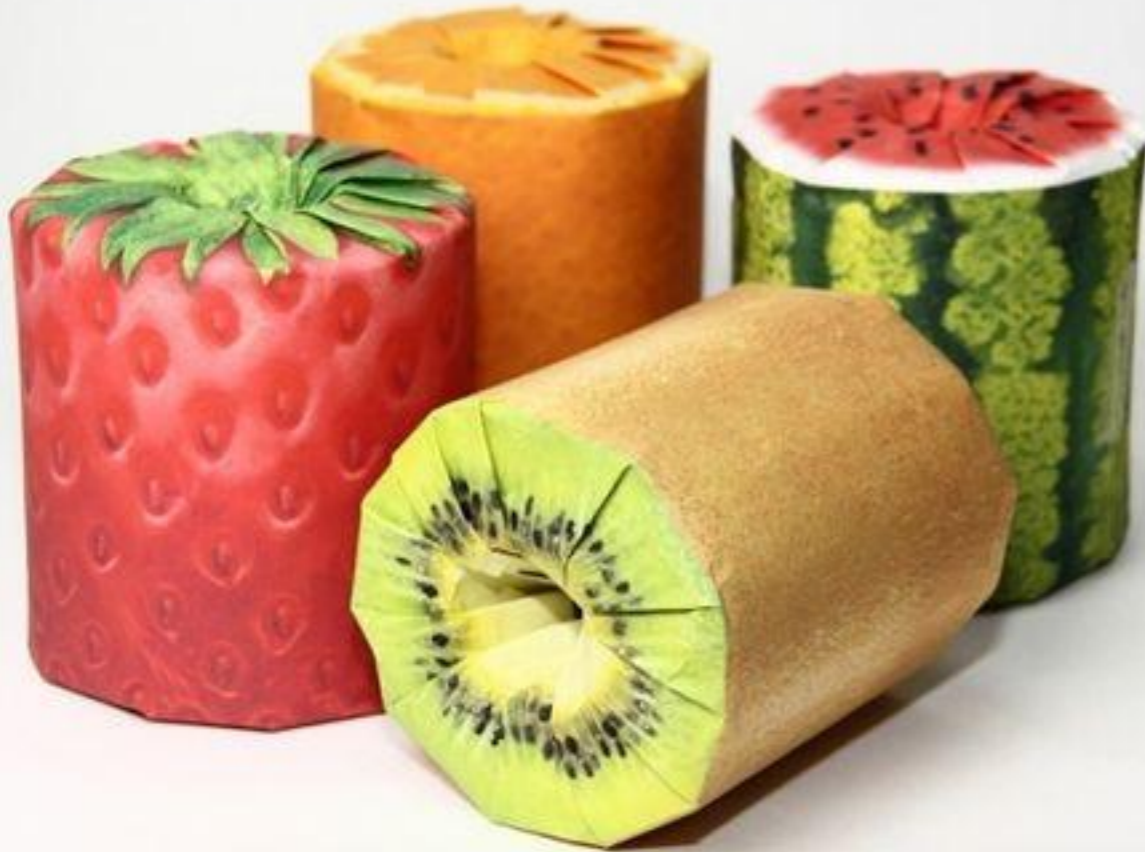

The concept