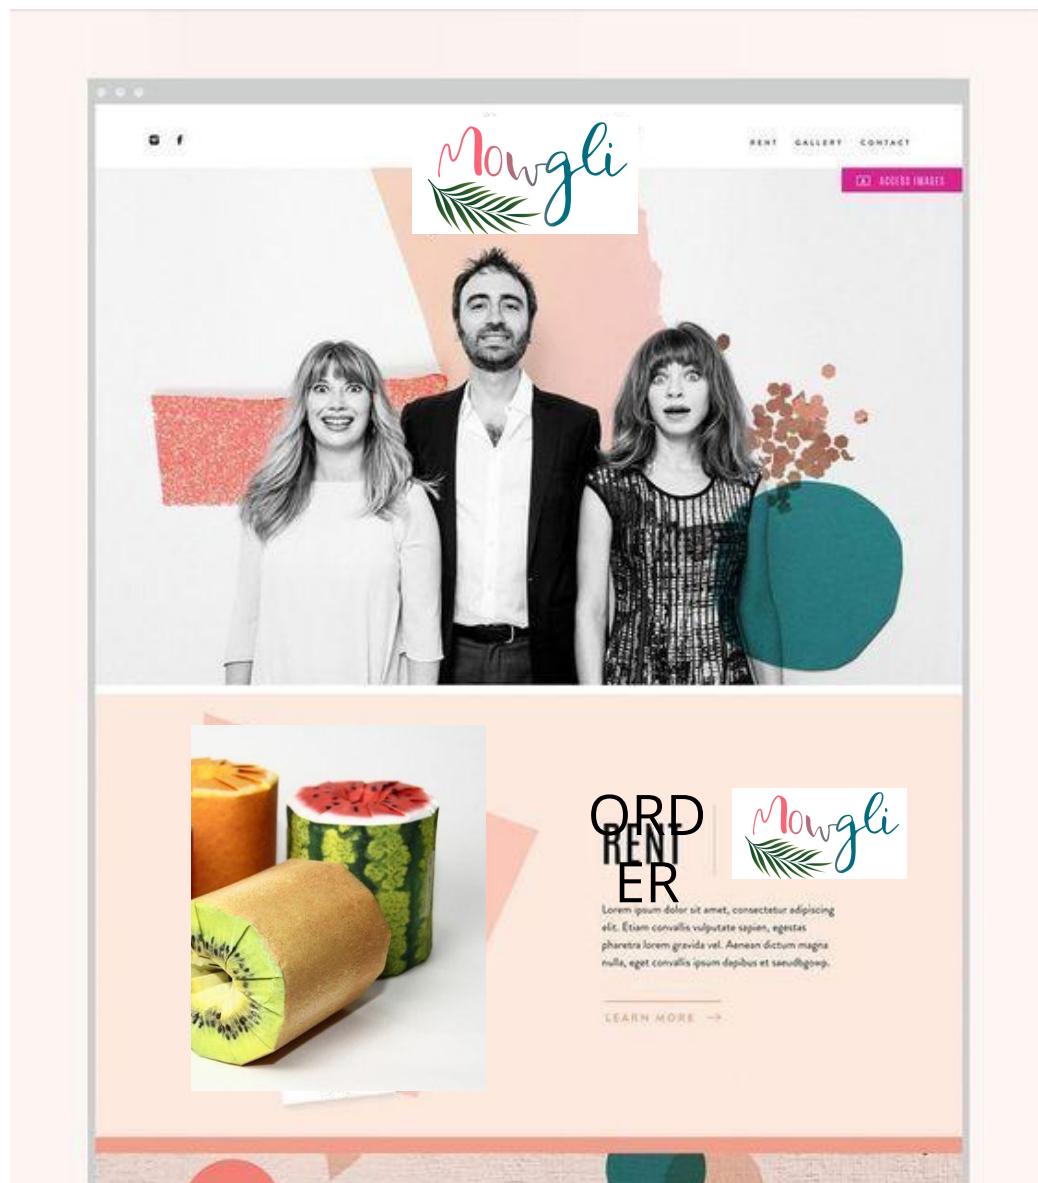

Distribution channels

instagram: mowgli_packaging

Our website