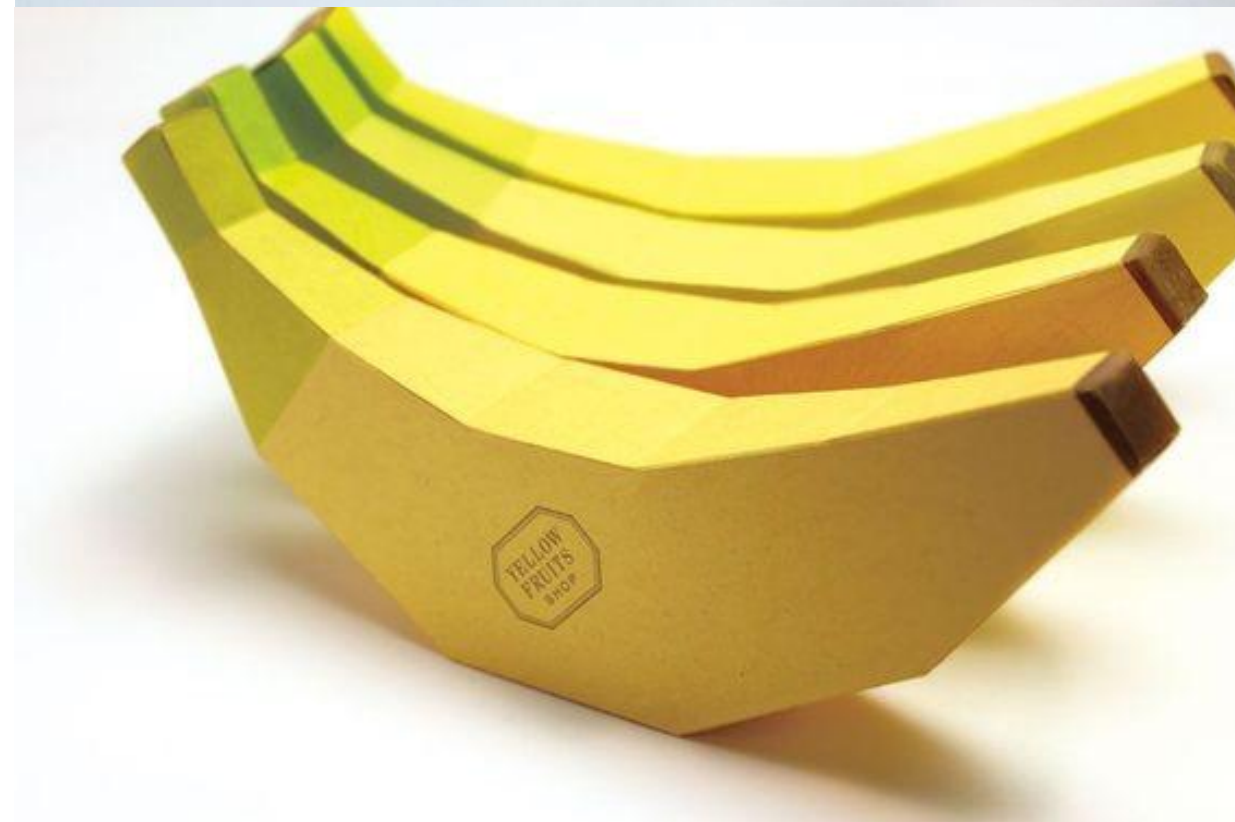

The concept