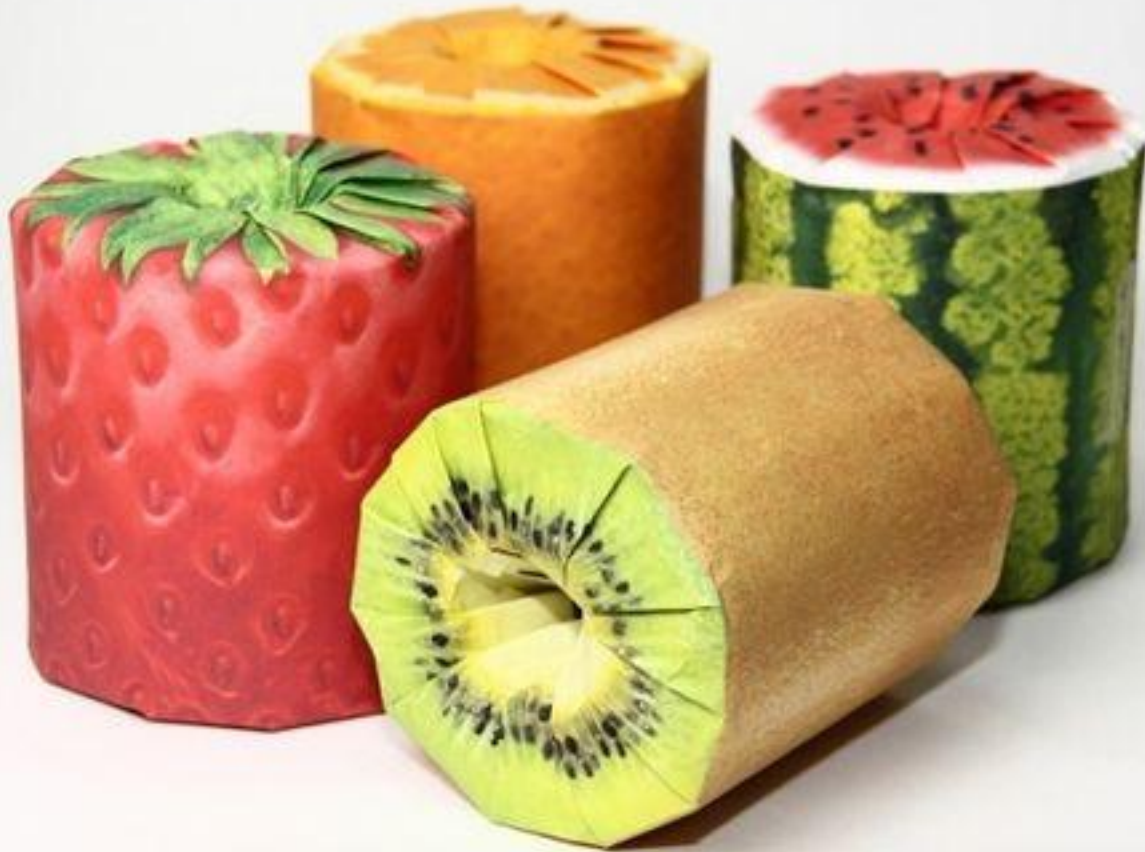

The concept