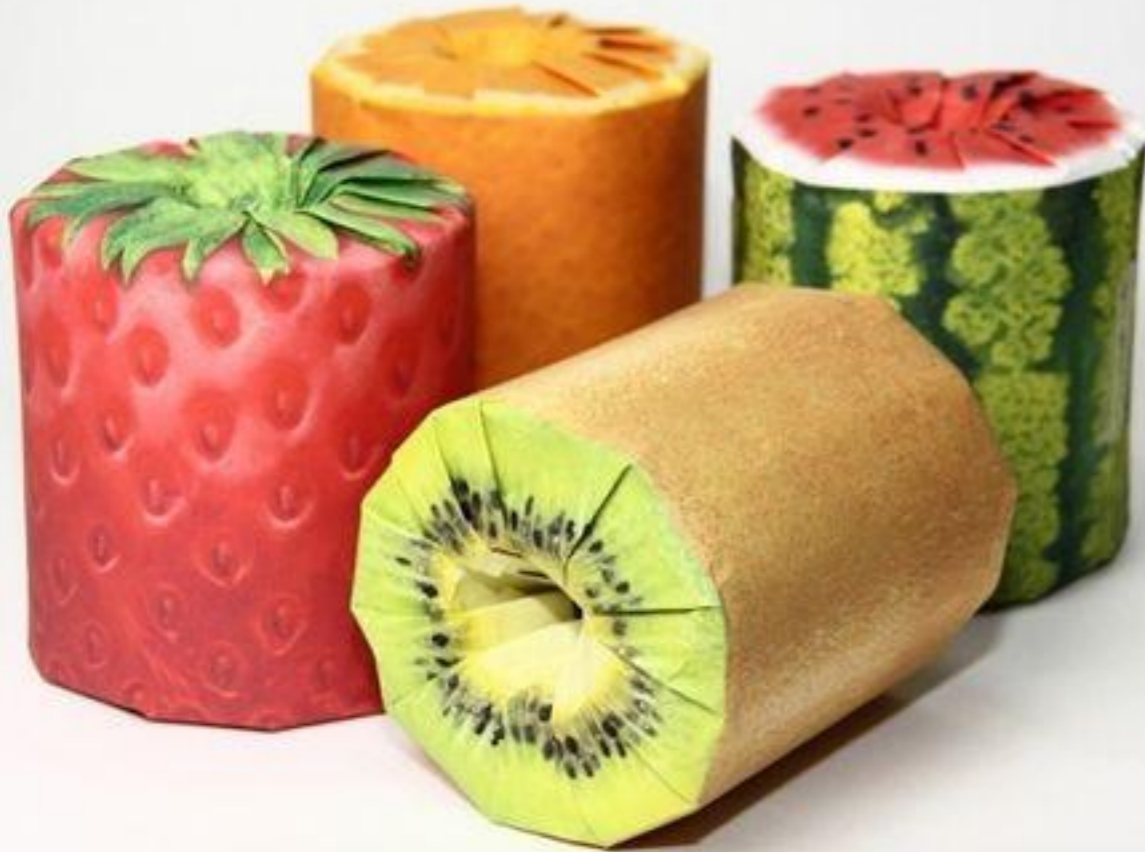

A vertical border on the left side of the page featuring a repeating pattern of stylized tropical leaves in various shades of teal and blue against a bright pink background. The leaves include palm fronds and broad, pointed leaves.

Mowgli

A single, stylized green palm frond with multiple leaflets, positioned below the word 'Mowgli' and extending to the left.

COLORS

THE PRODUCT

MOWGLI PACKAGING

Our product is a stylish and well-designed eco package for vegan dry mixture and for cooking. It is designed to look like shapes of different exotic fruits.

Logotype

- People who are fond of vegetarian/vegan lifestyle
- People who want to keep their body fit and healthy

Launch date

March 2019

Place

Surf Coffee x Gallery
Saint-Petersburg

The concept

Distribution channels