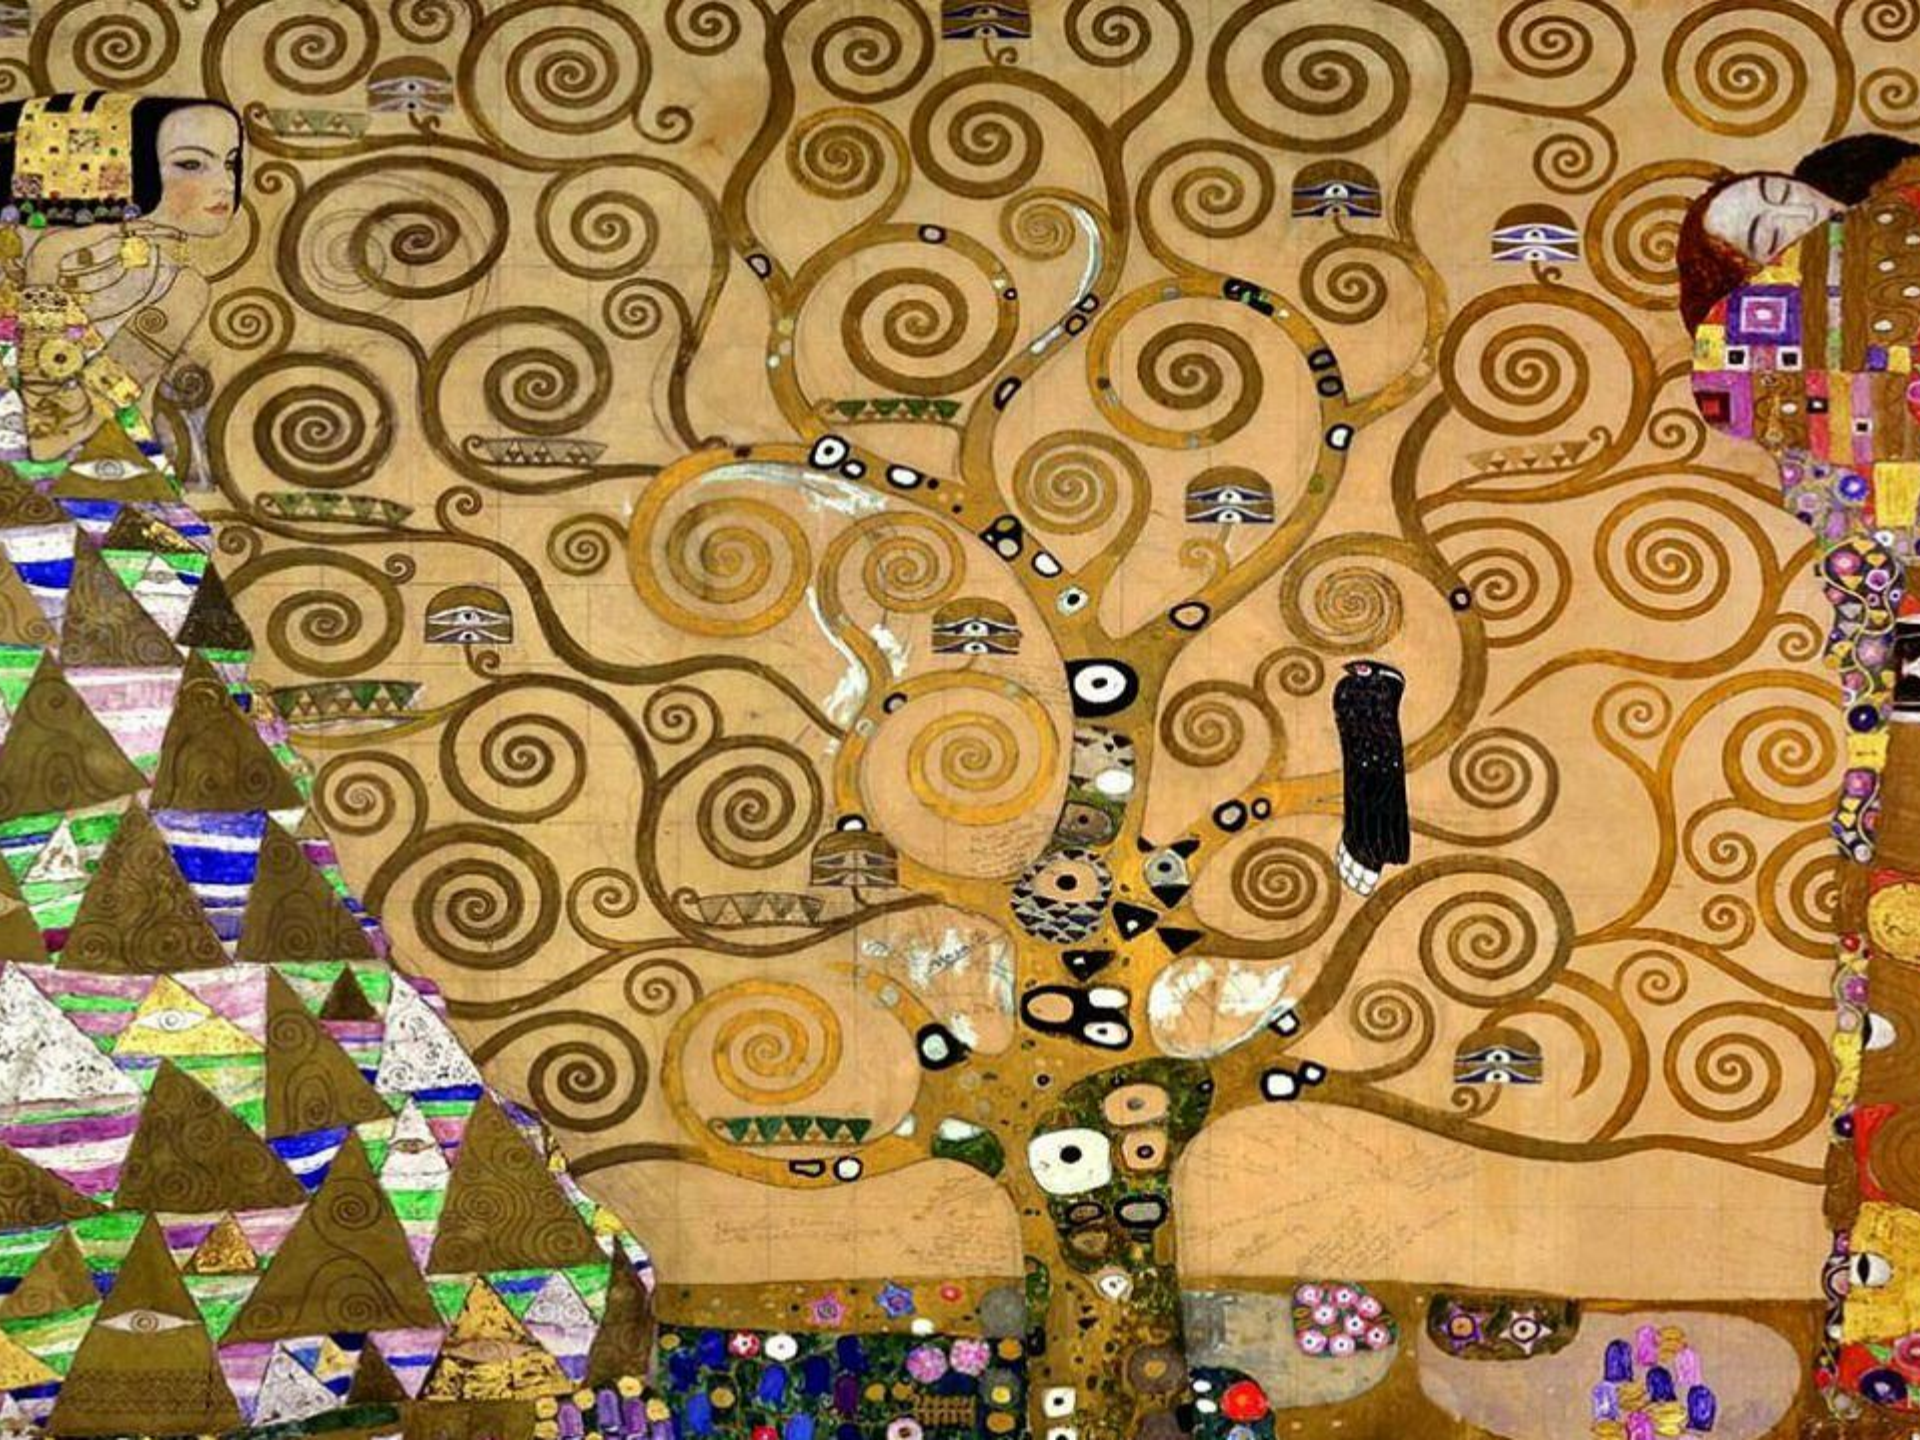

Wassily Kandinsky - "Yellow-Red-Blue," 1911, oil on canvas, 128 by 201.5 cm.
Musée national d'art moderne, Centre Pompidou, Paris, gift of Mrs. Kandinsky

Ceci n'est pas une pipe.