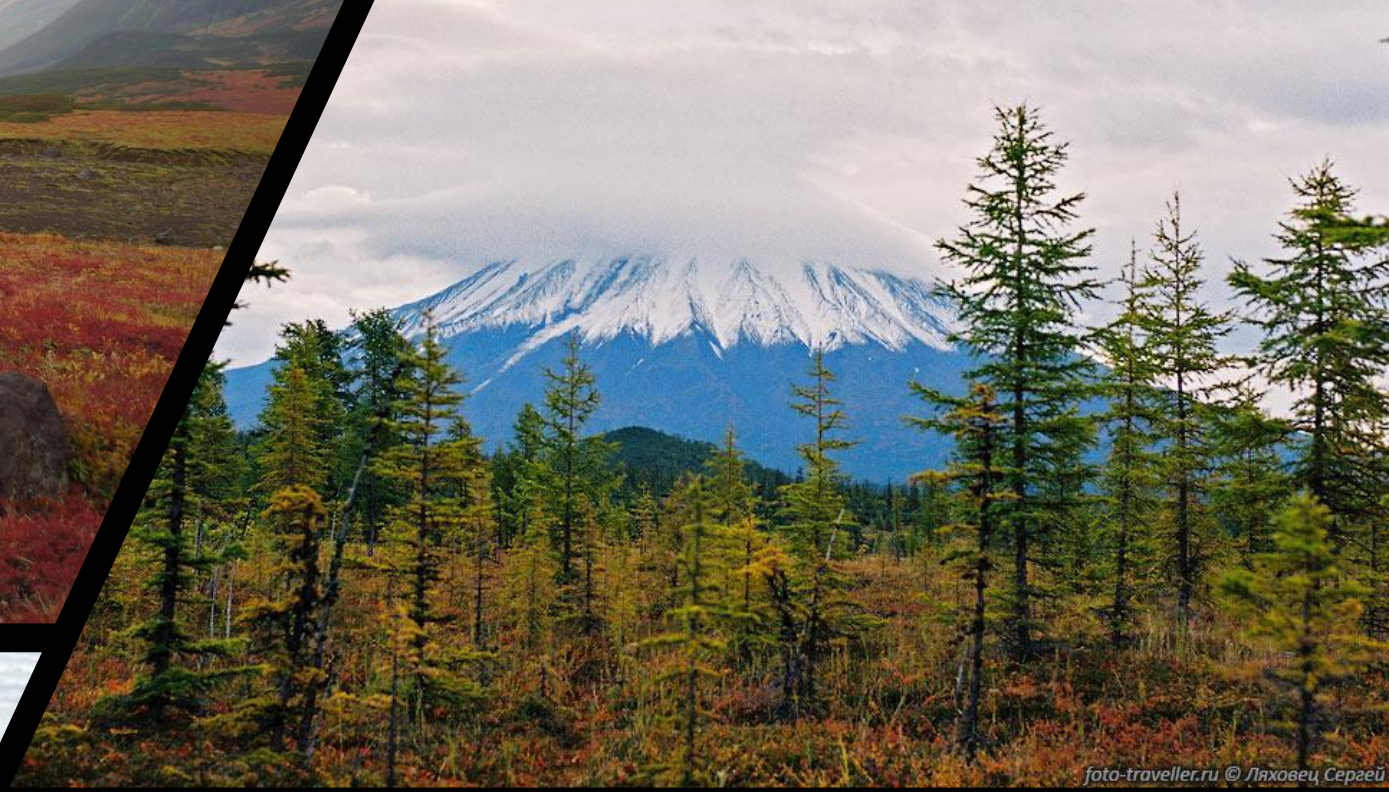

Kamchatka Krai

Gordeev Vlad

RUSSIA.TR

foto-traveller.ru © Ляховец Сергей

Volcanoes

Fishing

Black sand

Valley of Geysers

An aerial photograph of Kuril Lake, a large, clear blue lake with a white sandy beach. The lake is surrounded by lush green forested hills. In the background, a large mountain with patches of snow is visible under a blue sky with scattered white clouds. The text "Kuril Lake" is overlaid in the bottom left corner.

Kuril Lake

An aerial photograph of the Commander Islands coastline. The image shows a series of green, rolling hills that descend into dark, rocky cliffs overlooking the ocean. The sky is overcast with grey clouds, and some mist is visible near the peaks of the hills. The water is a deep blue-grey color with some white foam from waves crashing against the rocks. The overall mood is dramatic and somewhat somber due to the weather.