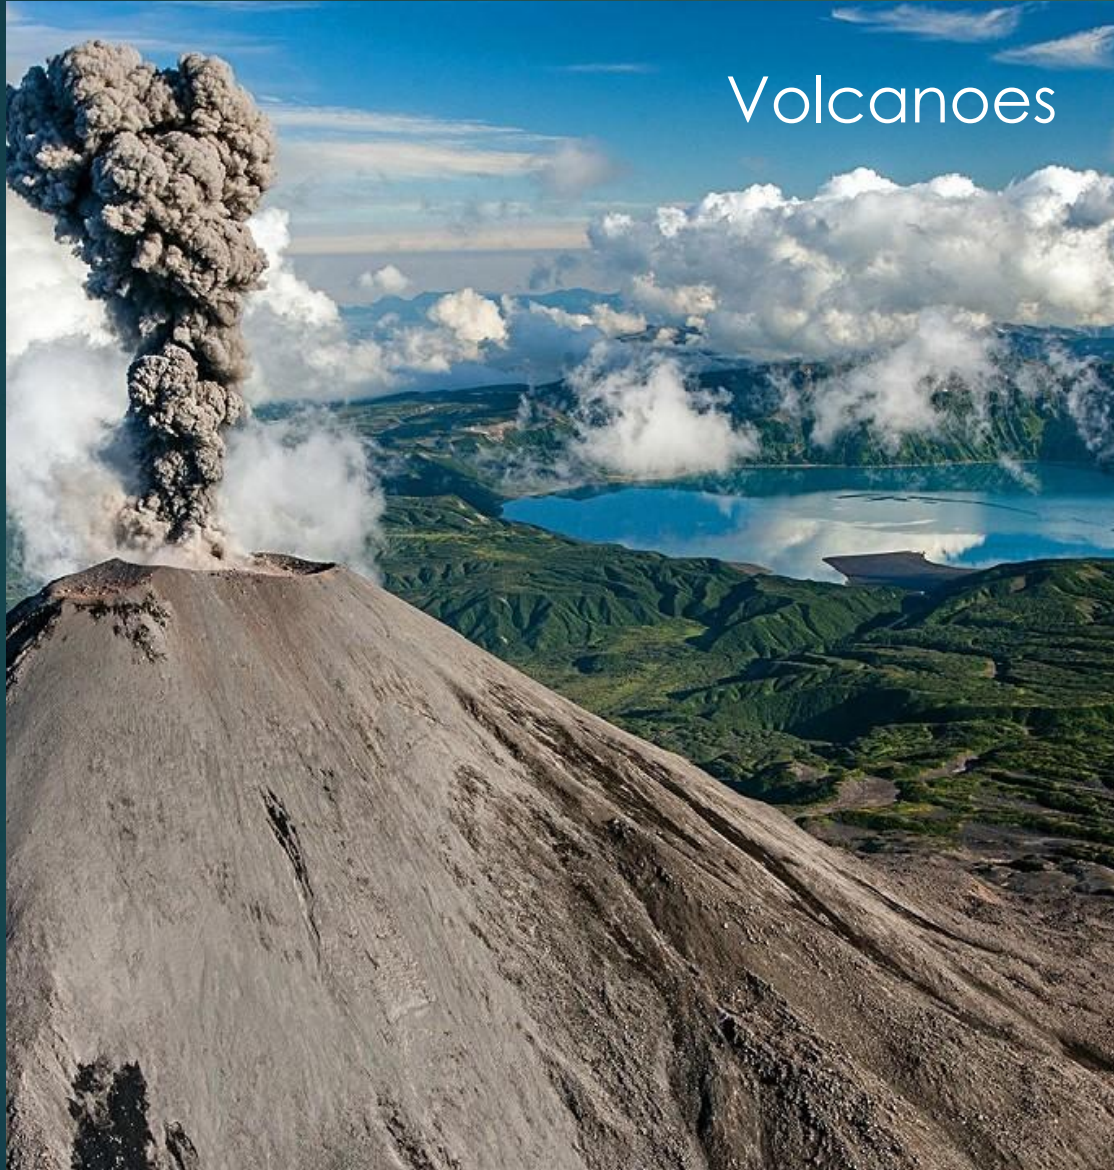

Kamchatka Krai

Gordeev Vlad

RUSSIA.TR

foto-traveller.ru © Ляховец Сергей

Volcanoes

Fishing

Black sand

Valley of Geysers

An aerial photograph of Kuril Lake, a large, clear blue lake with a white sandy beach. The lake is surrounded by lush green forested hills. In the background, a large mountain with patches of snow is visible under a blue sky with scattered white clouds. The text "Kuril Lake" is overlaid in the bottom left corner.

Kuril Lake

An aerial photograph of the Commander Islands coastline. The image shows a series of green, rolling hills that descend into steep, rocky cliffs overlooking the ocean. The water is a deep blue-grey color, with some white foam from waves crashing against the rocks. The sky is overcast with grey clouds, and some mist or low clouds are visible near the peaks of the hills. The overall scene is dramatic and rugged.