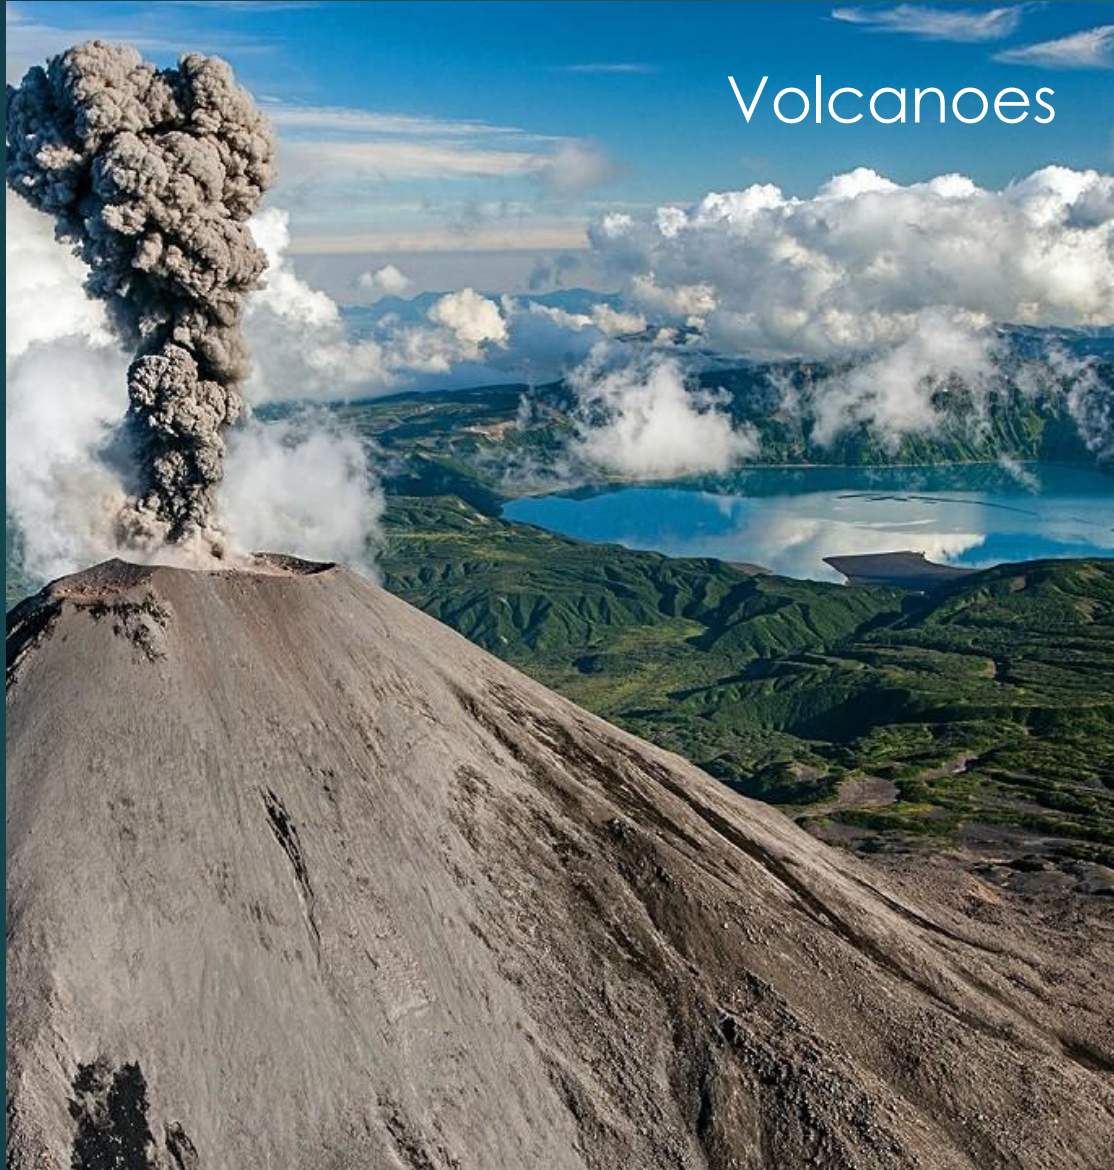

Kamchatka Krai

Gordeev Vlad

RUSSIA.TR

foto-traveller.ru © Ляховец Сергей

Volcanoes

Fishing

Black sand

Valley of Geysers

An aerial photograph of Kuril Lake, a large, clear blue lake with a white sandy beach. The lake is surrounded by lush green forested hills. In the background, a large mountain with patches of snow is visible under a blue sky with scattered white clouds. The text "Kuril Lake" is overlaid in the bottom left corner.

Kuril Lake

An aerial photograph of the Commander Islands coastline. The image shows a series of green, rolling hills that descend into dark, rocky cliffs overlooking the ocean. The sky is overcast with grey clouds, and some mist is visible near the peaks of the hills. The water is a deep blue-grey color with some white foam from waves crashing against the rocks. The overall mood is dramatic and somewhat somber due to the weather.