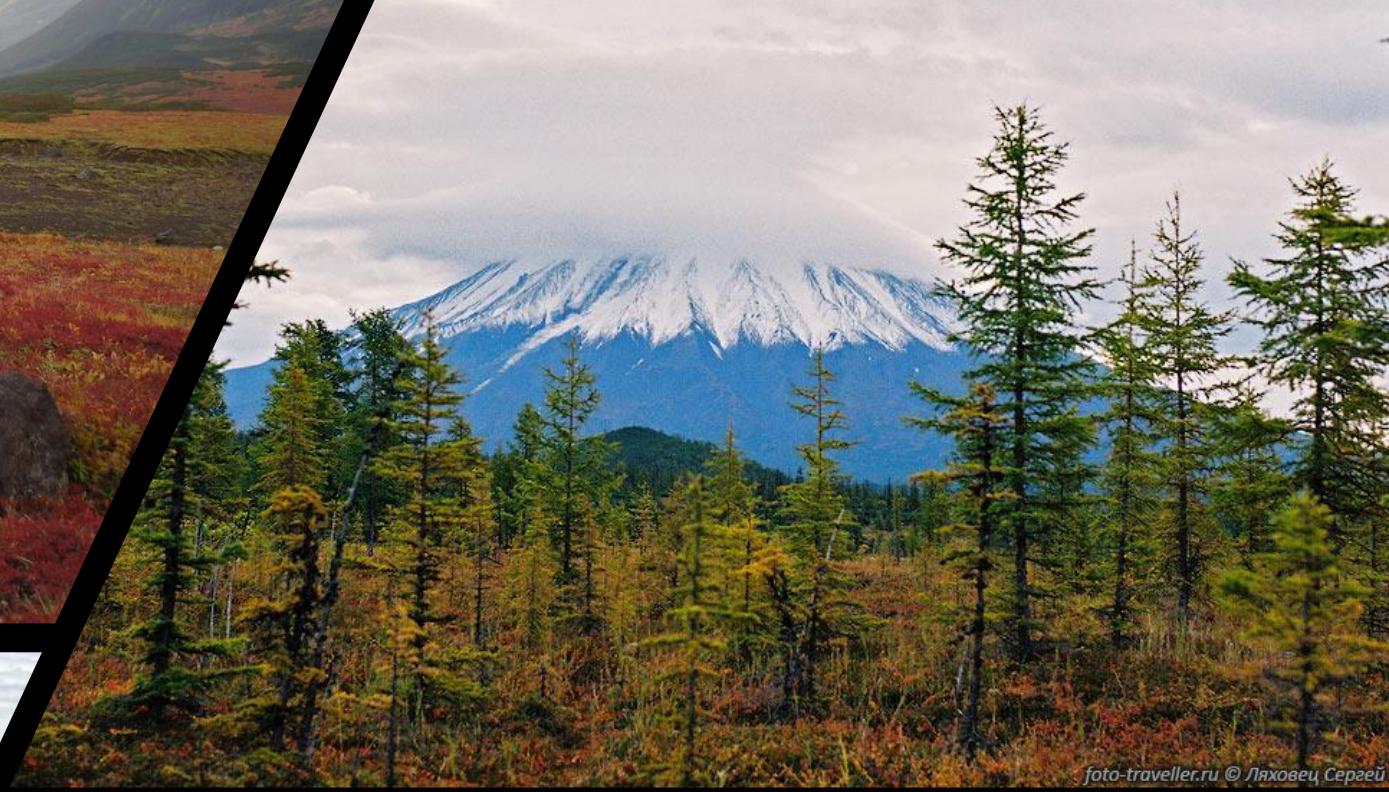

Kamchatka Krai

Gordeev Vlad

RUSSIA.TR

foto-traveller.ru © Ляховец Сергей

Volcanoes

Fishing

Black sand

Valley of Geysers

An aerial photograph of Kuril Lake, a large, clear blue body of water. The lake is surrounded by lush green forests and rolling hills. In the background, a large mountain with patches of snow is visible under a blue sky with scattered white clouds. The water's clarity allows for a view of the sandy and rocky bottom near the shore.

Kuril Lake

An aerial photograph of the Commander Islands coastline. The image shows a series of green, rolling hills that descend into steep, rocky cliffs overlooking the ocean. The water is a deep blue-grey color, with some white foam from waves crashing against the rocks. In the foreground, a large, isolated rock formation stands in the water. The sky is overcast with grey clouds, and some mist or low clouds are visible near the tops of the hills. The overall mood is dramatic and rugged.