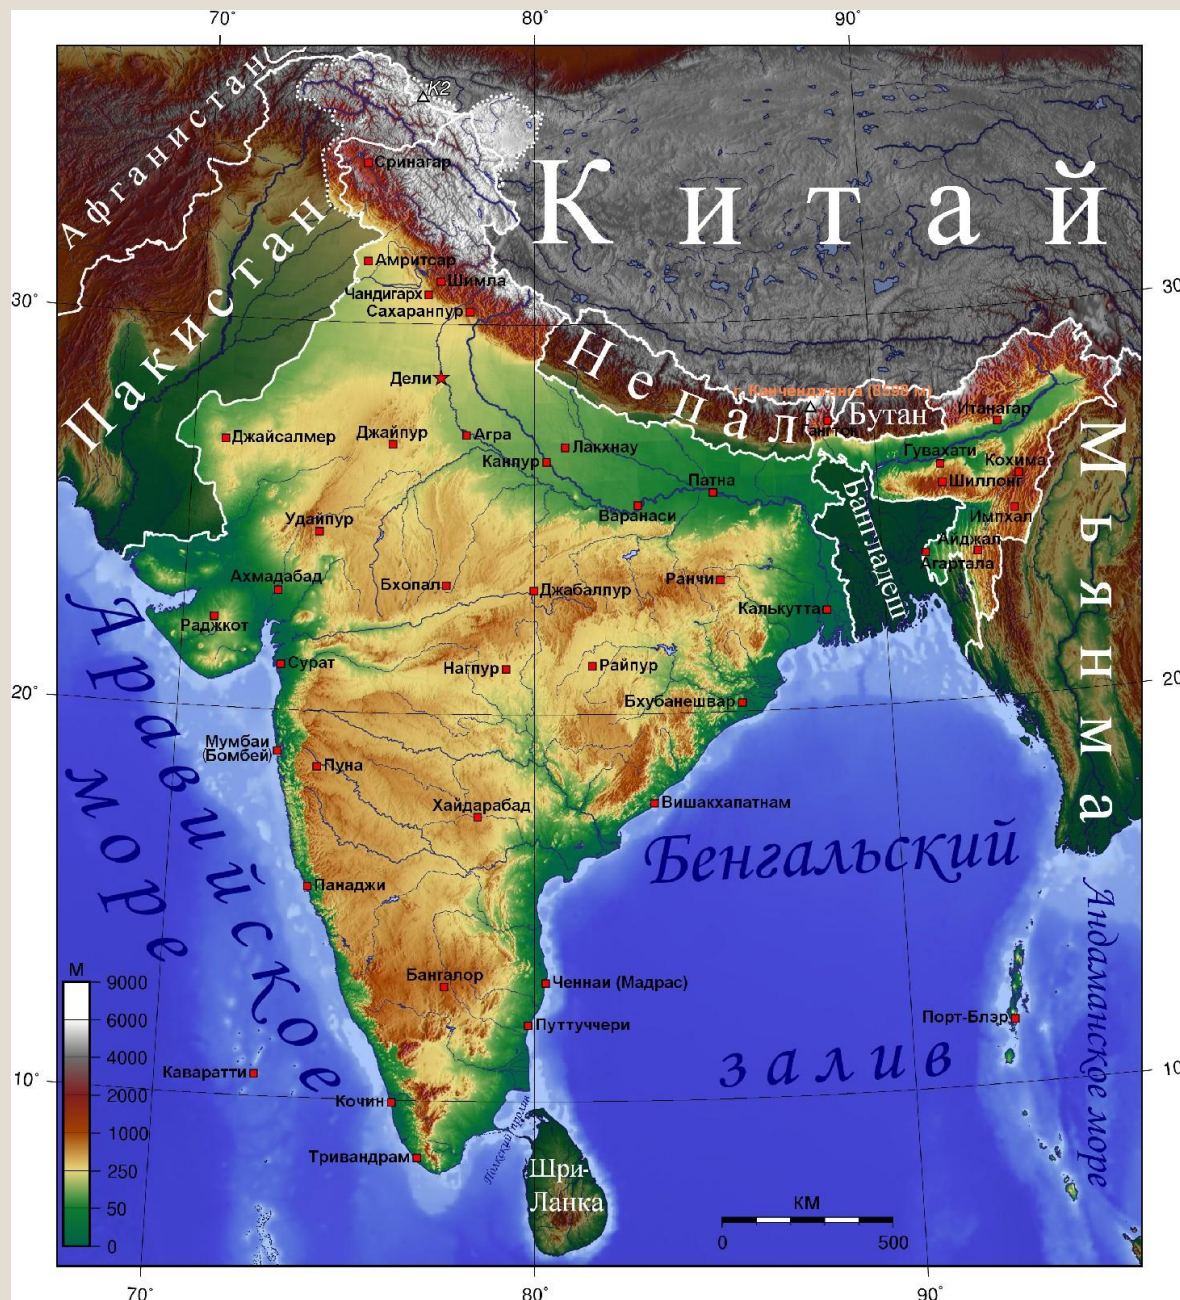

The image shows the Taj Mahal, a world-famous white marble mausoleum in Agra, India. The central dome is the most prominent feature, flanked by four minarets. The entire structure is reflected in the calm water of the reflecting pool in the foreground. The sky is a clear, pale blue, suggesting a bright day. A teal-colored rectangular box is superimposed over the center of the image, containing the word 'Индия' in white, stylized Cyrillic letters.

Индия

П О Л О Ж Е Н И Е

Р е л ь е ф

К
Л
И
М
а
Т

Ж
И
В
О
Т
Н
Ы
е

р
а
с
т
е
н
и
я

Н
а
с
е
л
е
н
и
е

Д
е
я
т
е
л
ь
н
о
с
т
ь