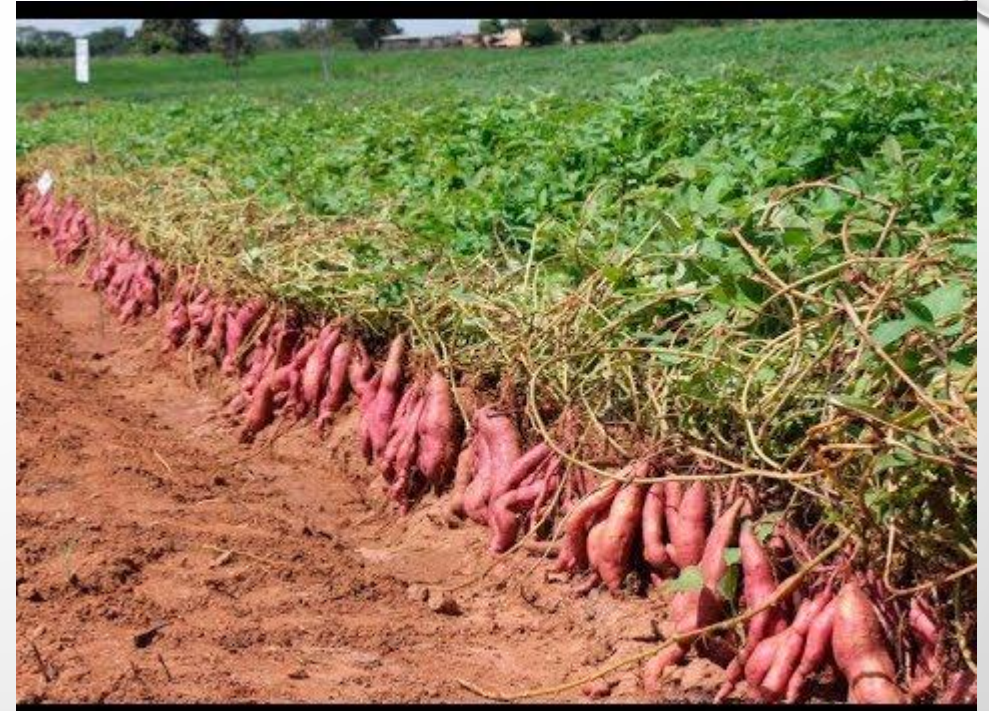

CITY OF LUANDA

PEOPLE MUMUILA

WELWITSCHIA MIRABILIS AND PALANCA NEGRA GIGANTE

FALLS OF CALANDULA AND BIG STONE

HIPOPOTAMO AND TURACO-DE-TOPETE-RED

RESTINGA DO LOBITO AND SEE MORENA OF BENGUELA

PORTO SECO DO LOBITO (DRY DOCK OF LOBITO)

RIPE PAPAYA AND GREEN MAMAO

GUAVA , POTATO , MANIOC , SUGAR CANE

RIVER OF JANUARY (STATUE OF CHRIST