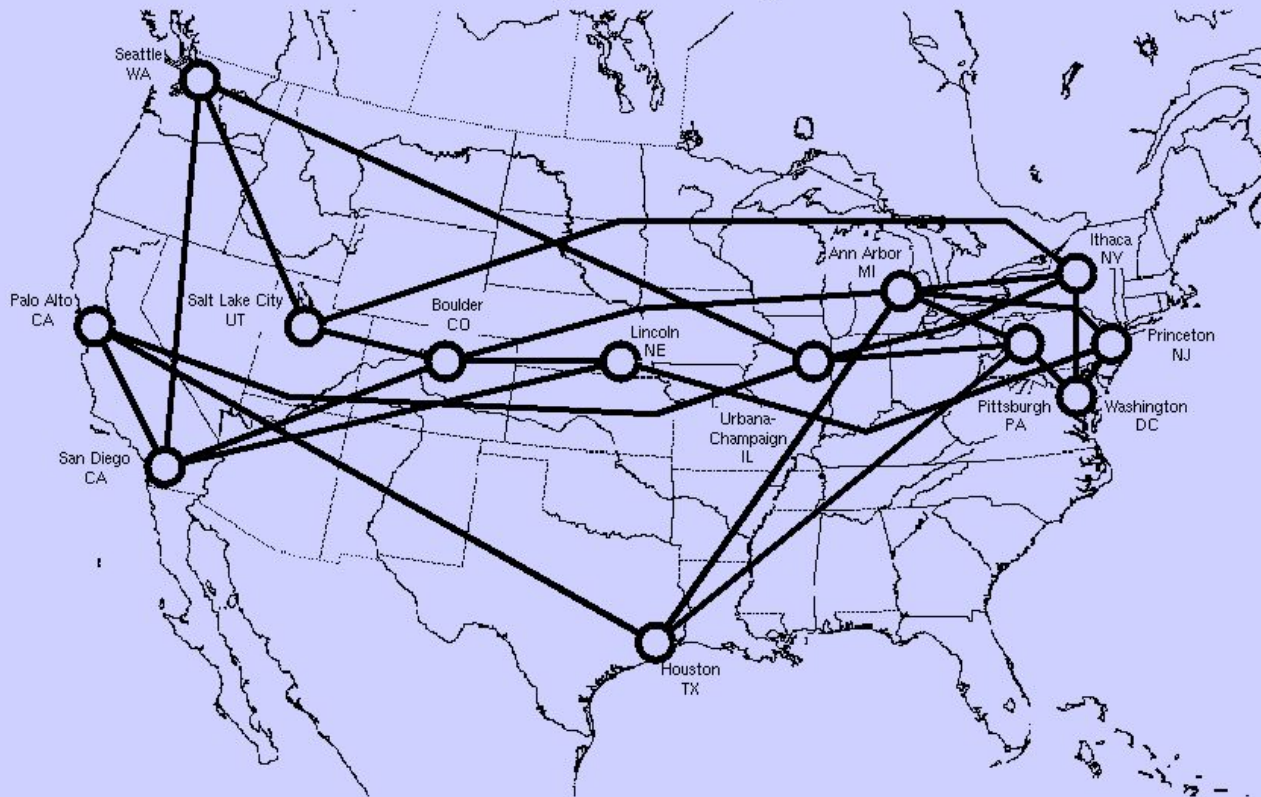

The history of the Internet.

ARPANET.

The first communication session.

International network.

NSFNet.

NSFNET Backbone network
IBM NSS nodes, logical 448kbps topology
July 1988 - July 1989

The World Wide Web.

Internet today.