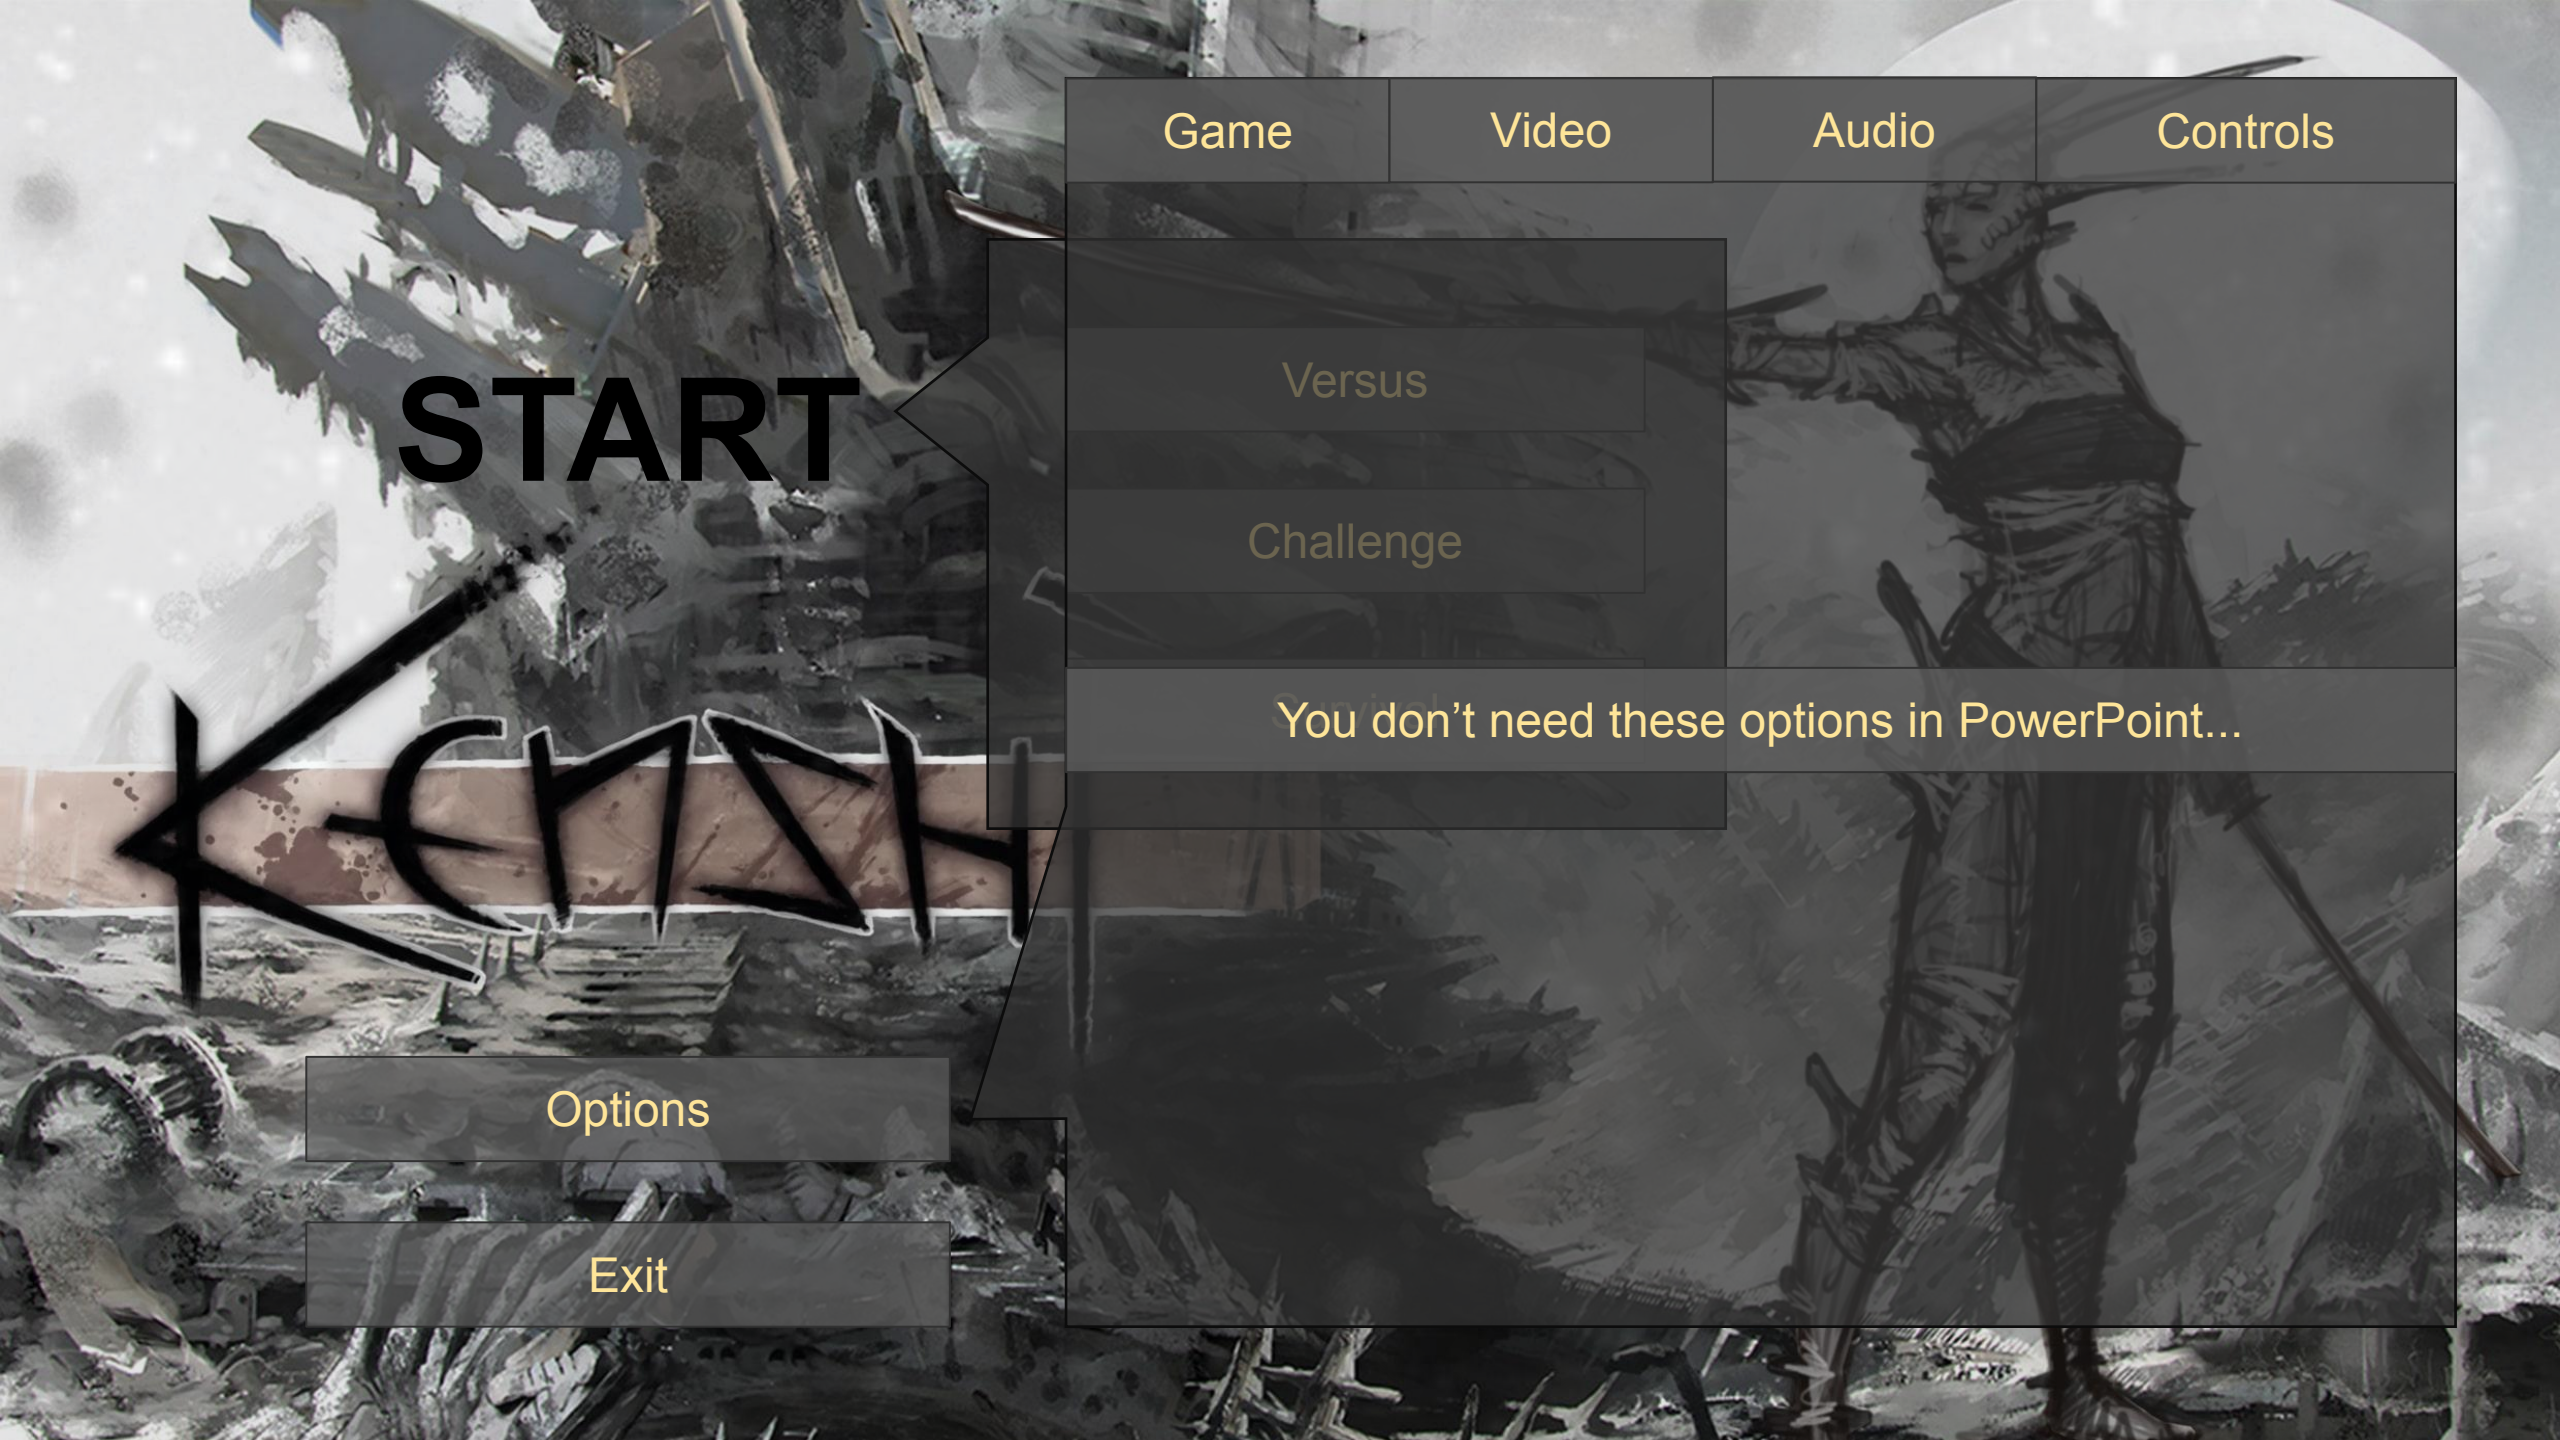

Options

Exit

KEMAN

VS

CPU Level

Rounds

Style

◀ CPU ▶