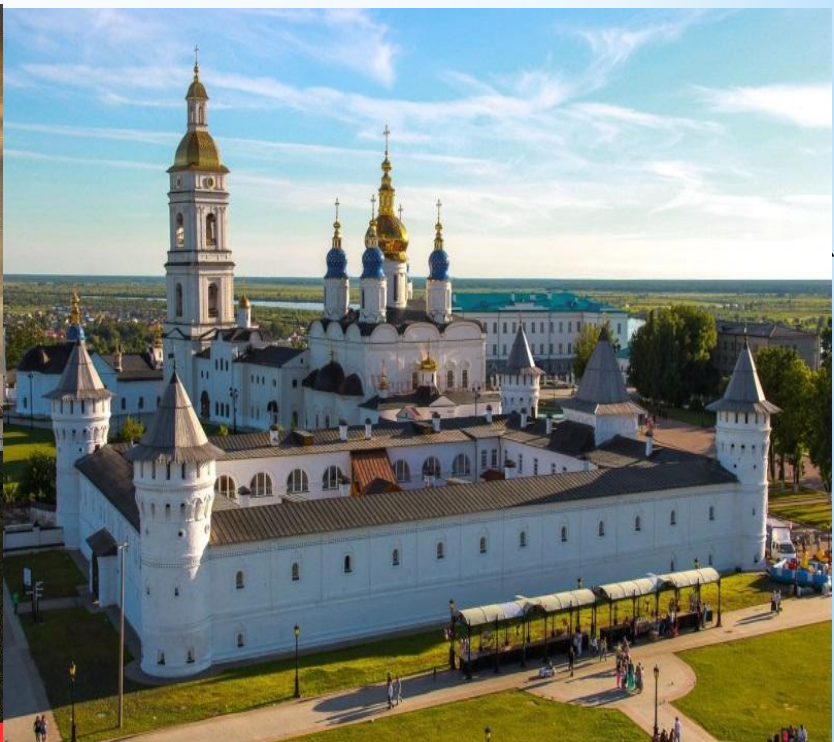

Moscow , the capital of Russia, which is populated by 12 million people

Winter Palace in St. Petersburg is a recognizable landmark , it was built in 1754

**Thank you for your attention !
I recommend everyone to visit
our great and beautiful
country!**