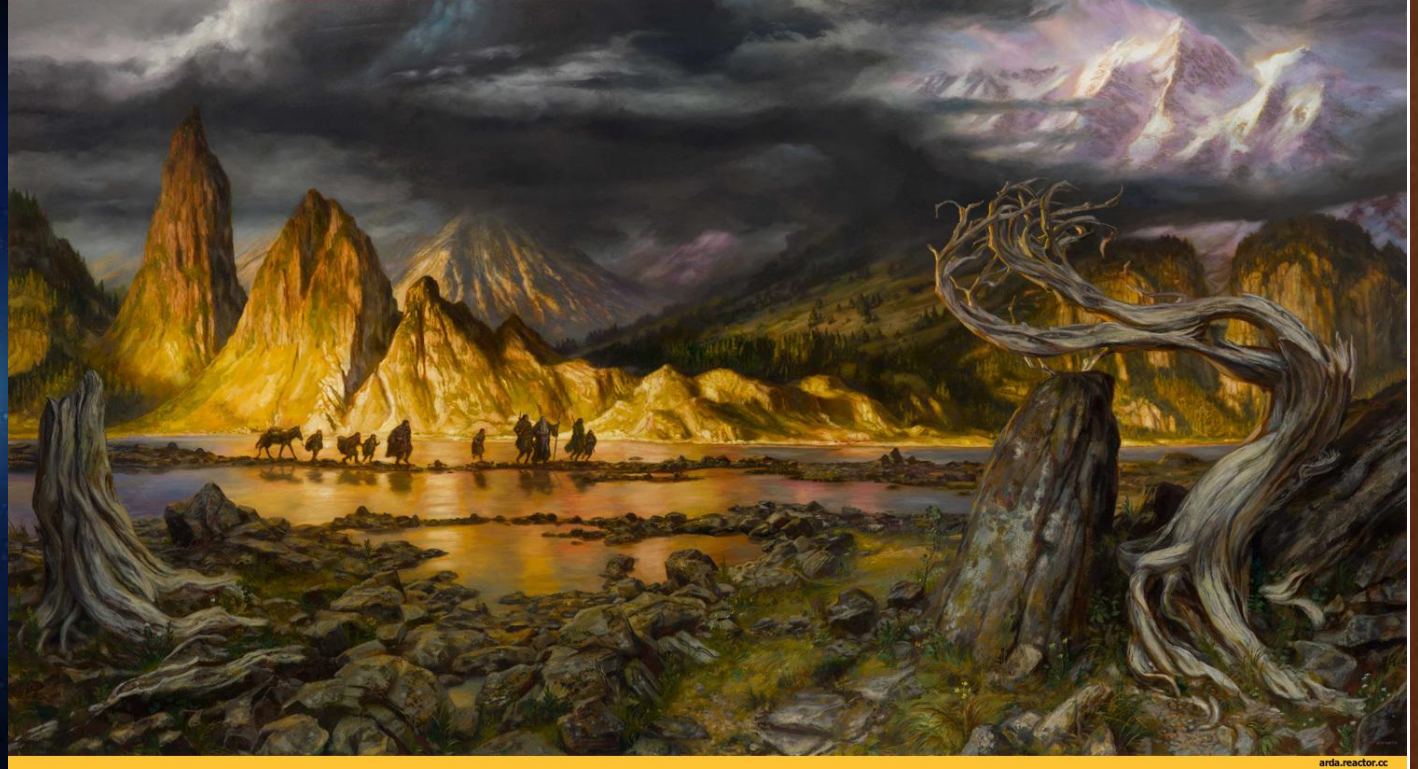

The legend of the creation of the world

ВЫПОЛНИЛИ: СТУДЕНТЫ ГРУПП ВТ/ЦТ-29
КОЧЕТКОВА КСЕНИЯ И РЫЖОВ СЕРГЕЙ

Melkor is the main and very first antagonist of the Legendarium of Middle-earth. One of the Ainur, before his conversion to evil, ranked among the Valar.

Ea and Arda

Ea - the world that exists.

Arda - planet and celestial bodies around Ea.

Valar

Manwe

Namo

Vaira

Irmo

Light fixtures

Lonely Island - Tol Eressea

Great Lamps (Lights) -
Illuin in the north and
Ormal in the south.

Fortress Utumno.

The Pelorians are the
greatest mountains in
the world.

Valinor trees

Yavanna Evergreen