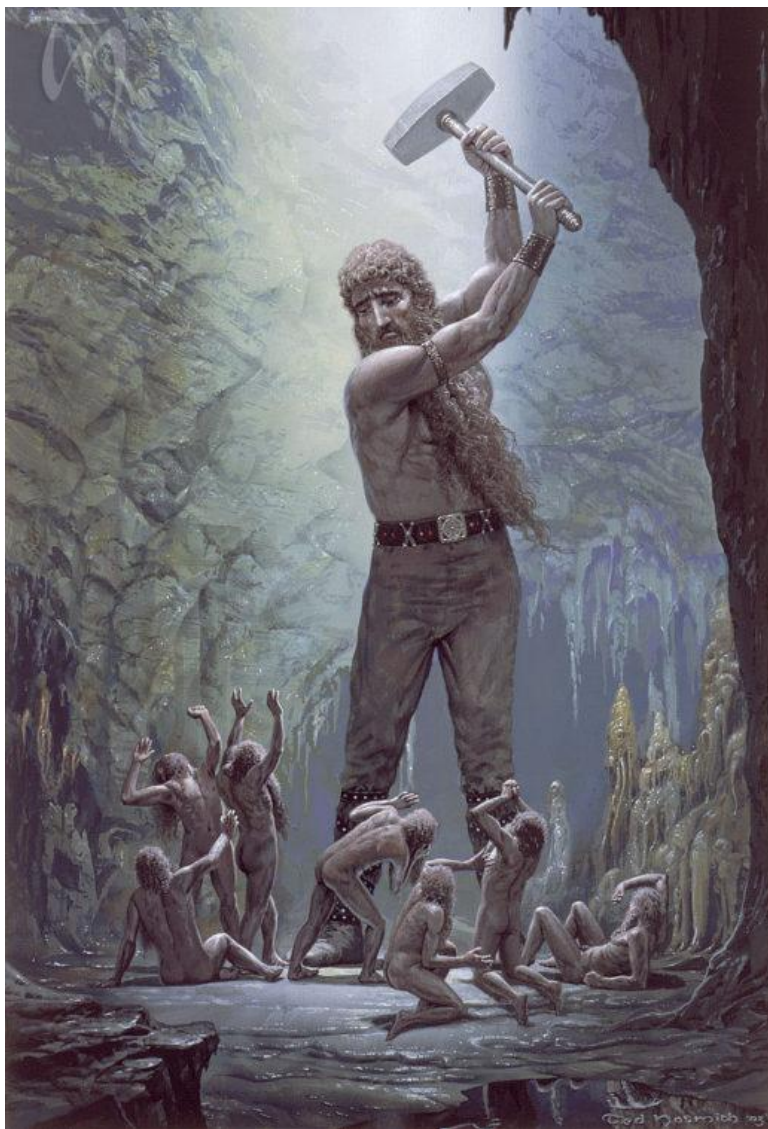

The legend of the creation of the world

ВЫПОЛНИЛИ: СТУДЕНТЫ ГРУПП ВТ/ЦТ-29
КОЧЕТКОВА КСЕНИЯ И РЫЖОВ СЕРГЕЙ

Melkor is the main and very first antagonist of the Legendarium of Middle-earth. One of the Ainur, before his conversion to evil, ranked among the Valar.

Light fixtures

Lonely Island - Tol Eressea

Great Lamps (Lights) -
Illuin in the north and
Ormal in the south.

Fortress Utumno.

The Pelorians are the
greatest mountains in
the world.

Valinor trees

Yavanna Evergreen

Valinor trees

Evergriever Nienna

Creation of gnomes

Ents are walking and thinking trees.

Aule

Stars

Warda makes stars

Angband is the second stronghold of Melkor in Middle-earth.