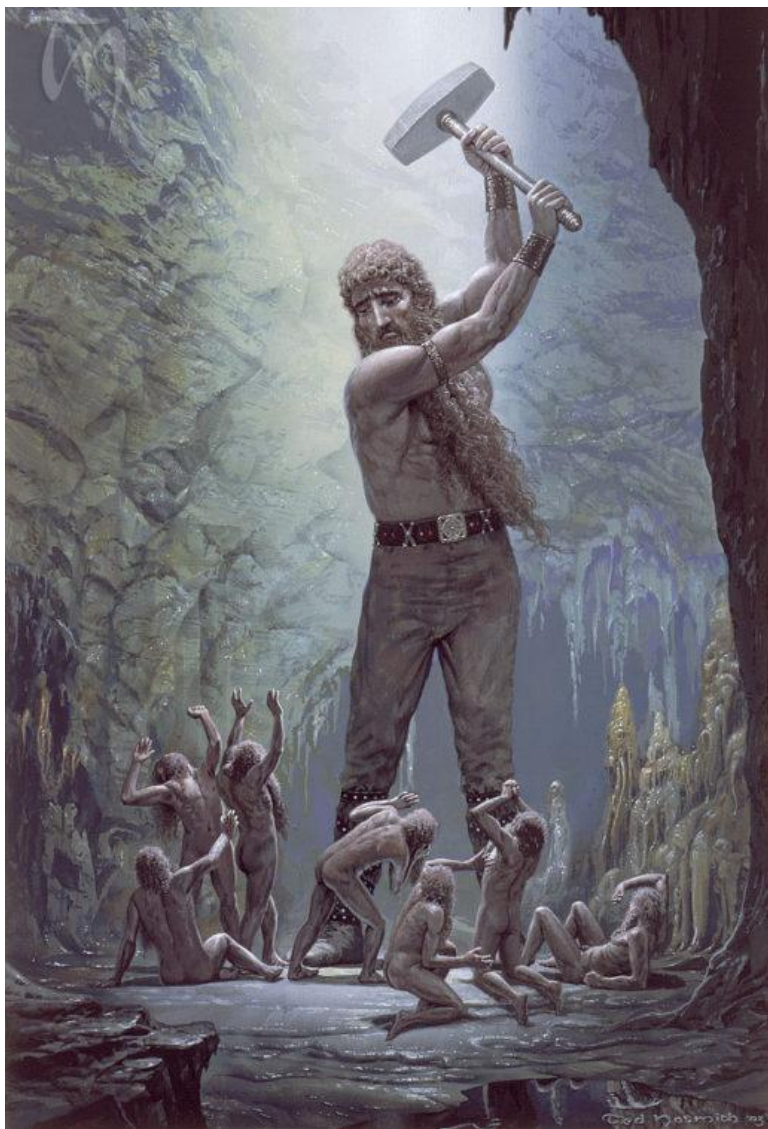

Ainur - higher beings, the first creations of Eru Iluvatar, created by him before the creation of anything else. Translated from Quenya, their name means "Sacred".

Melkor is the main and very first antagonist of the Legendarium of Middle-earth. One of the Ainur, before his conversion to evil, ranked among the Valar.

Light fixtures

Lonely Island - Tol Eressea

Great Lamps (Lights) -
Illuin in the north and
Ormal in the south.

Fortress Utumno.

The Pelorians are the
greatest mountains in
the world.

Valinor trees

Yavanna Evergreen

Valinor trees

Evergriever Nienna

Creation of gnomes

Ents are walking and thinking trees.

Aule

Stars

Warda makes stars

Angband is the second stronghold of Melkor in Middle-earth.