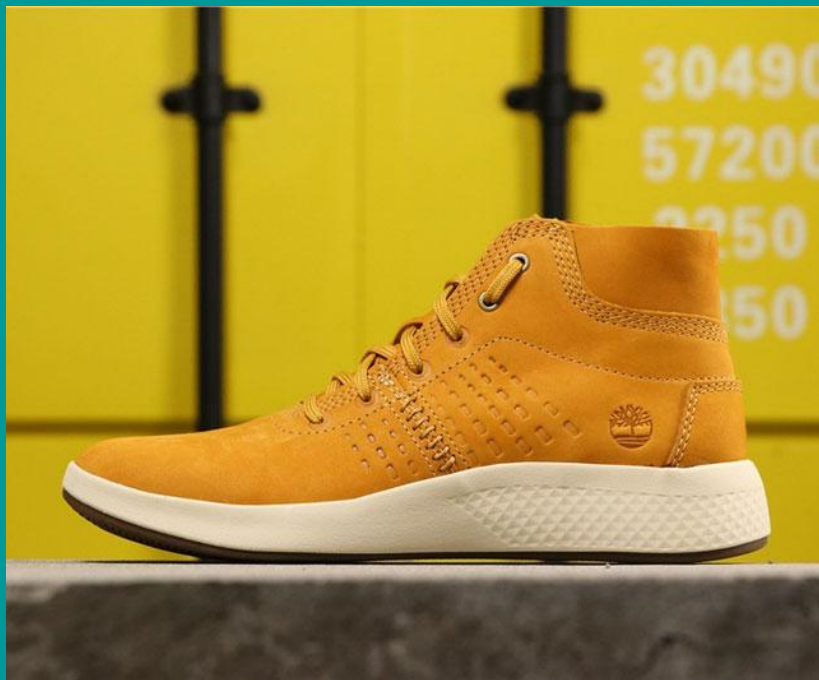

Size

EU39

EU40

EU41

EU42

EU43

EU44

4550 ₺