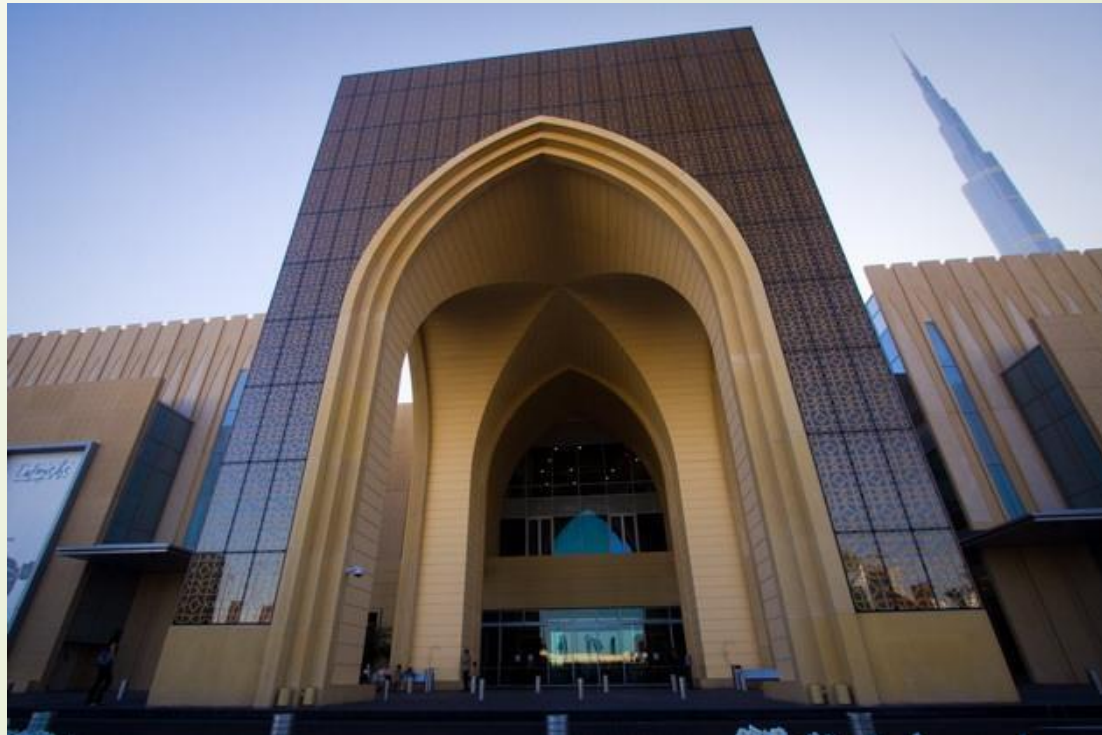

Centre descriptio

- **The Dubai Mall - the largest shopping mall in the world. Its total area is more than 1.2 million m² sales area - 350 244 m². It is the largest shopping center in the world by total area. It has a two-story entrance to the complex.**