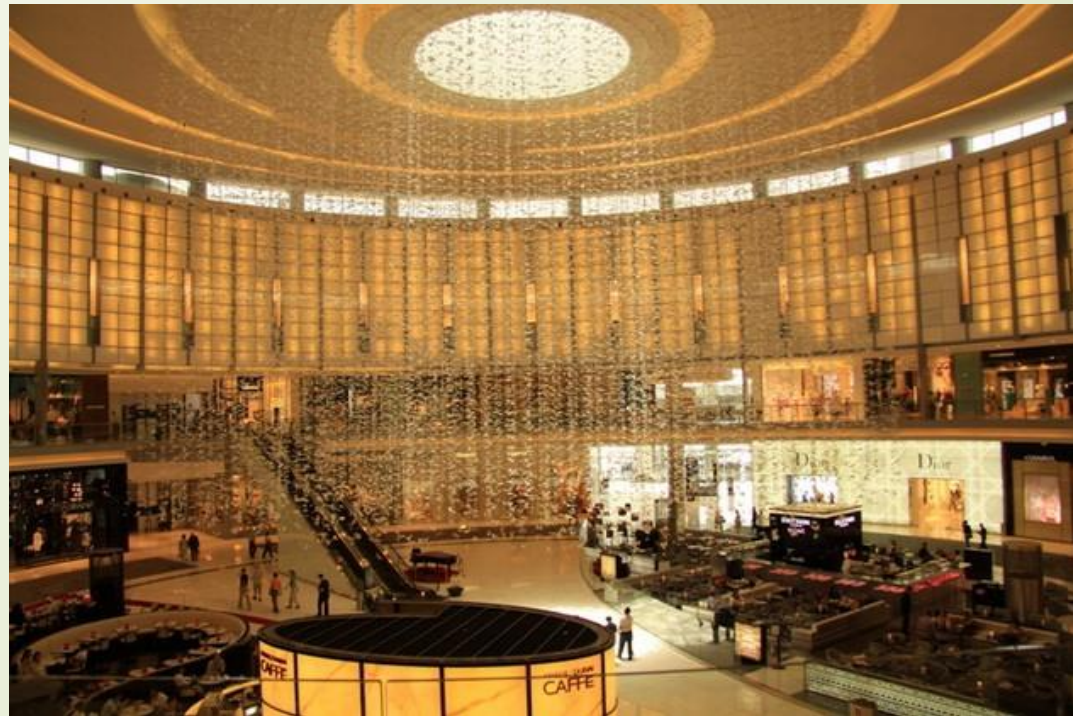

Location of the center

- **Dubai Mall - a shopping center in Dubai, the largest city in the United Arab Emirates. The shopping center is located next to the world's tallest tower Burj Khalifa.**

Centre descriptio

- **The Dubai Mall - the largest shopping mall in the world. Its total area is more than 1.2 million m² sales area - 350 244 m². It is the largest shopping center in the world by total area. It has a two-story entrance to the complex.**

Center opening

- 4 november , 2008 the grand opening of the largest facilities of its kind in the world. The Dubai Mall has become a precedent in all directions from the point of view of scale, luxury, design and retail services.

Record

- During its work, the Dubai Mall has already installed more than one world record. Thus, he became the world's largest shopping center with a total area of 1124000 square meters. m, and the sixth largest with a total lease area in the aquarium trade center used the world's largest acrylic panel weighing 245 tons, among boutiques and shops Dubai Mall is the world's largest store Sweet «Candylicious», an area - more than 10,000 square meters. m, in the first week after the opening of the mall was visited by over 750 000 people, and for the first year - about 37 million.