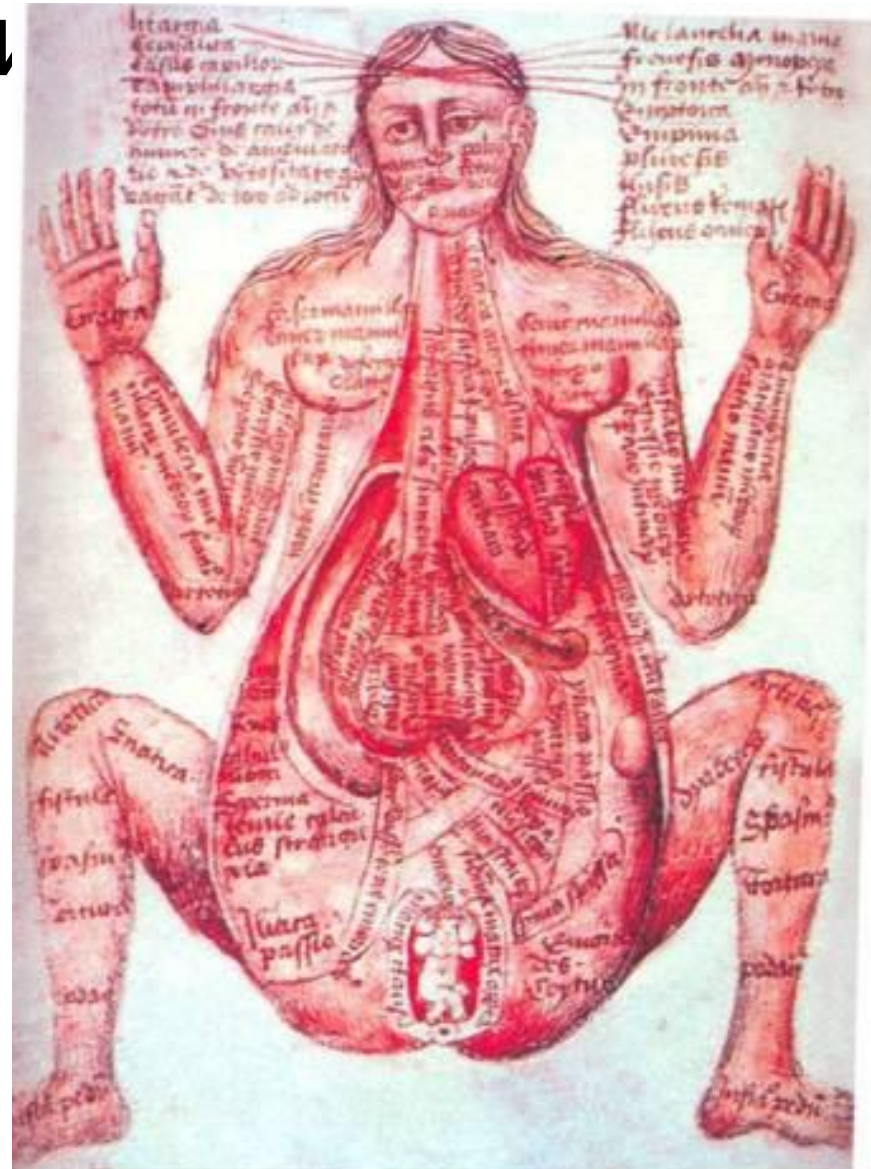

Витрувианский человек

Леонардо да Винчи
в юности

Андреа дель Верроккьо

Антонио дель Поллайоло

«Битва обнаженных»

Госпиталь Санта Мария Нуова

Вскрытие трупа

Мондино де

Лудци

Составил первый в
Западной Европе
учебник по анатомии
(1316г)

Handwritten text in a cursive script, likely Latin, located at the top left of the page.

Handwritten text in a cursive script, located at the bottom left of the page, below the heart drawings.

Handwritten text in a cursive script, located at the top left of the right page.

Handwritten text in a cursive script, located below the top-left heart drawing on the right page.

Handwritten text in a cursive script, located below the top-right heart drawing on the right page.

Handwritten text in a cursive script, located below the middle-left heart drawing on the right page.

Handwritten text in a cursive script, located below the middle-right heart drawing on the right page.