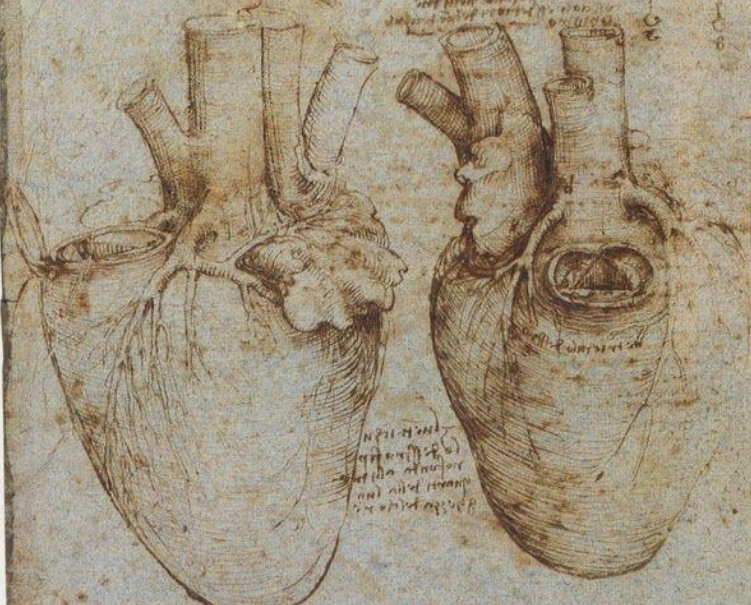

Handwritten text in a cursive script, likely Latin, located at the top left of the page.

Handwritten text in a cursive script, located at the bottom left of the page, below the heart drawings.

Handwritten text in a cursive script, located at the top left of the right page.