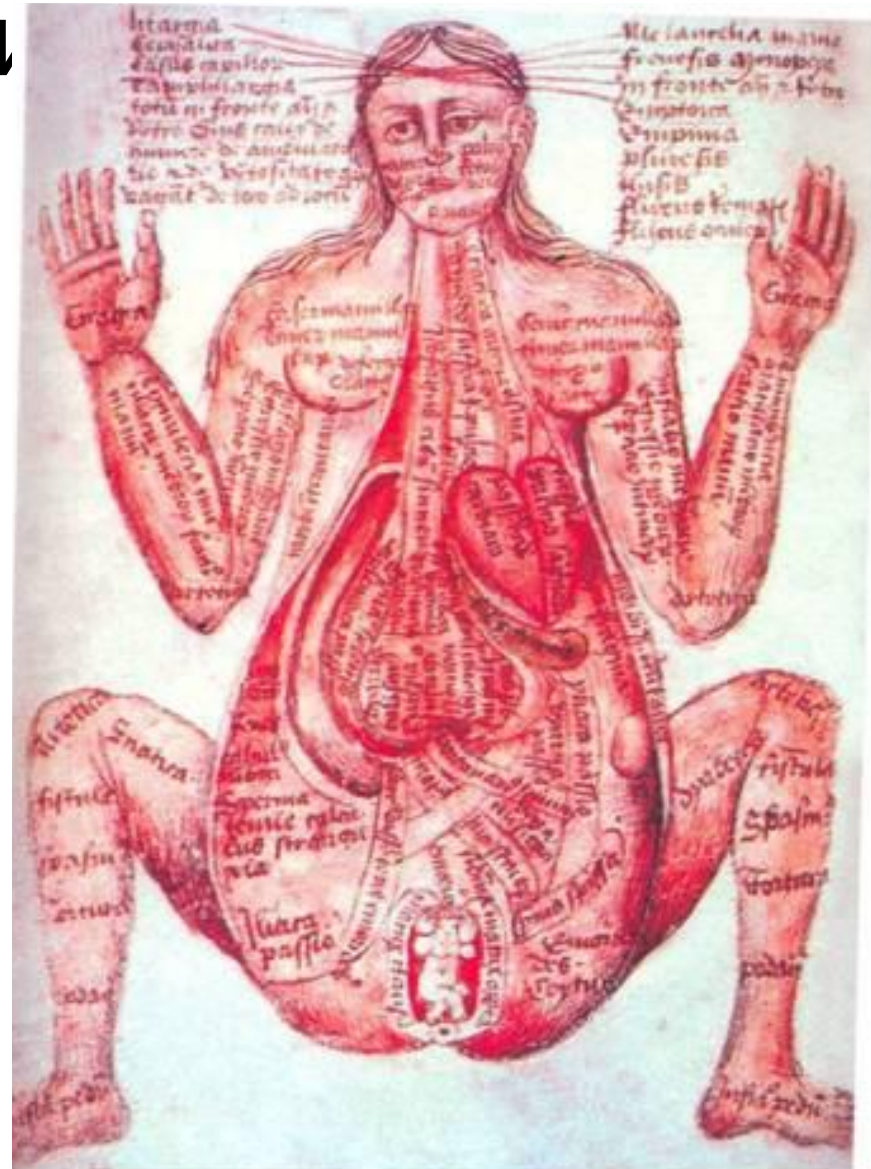

Мондино де

Лудци

Составил первый в
Западной Европе
учебник по анатомии
(1316г)