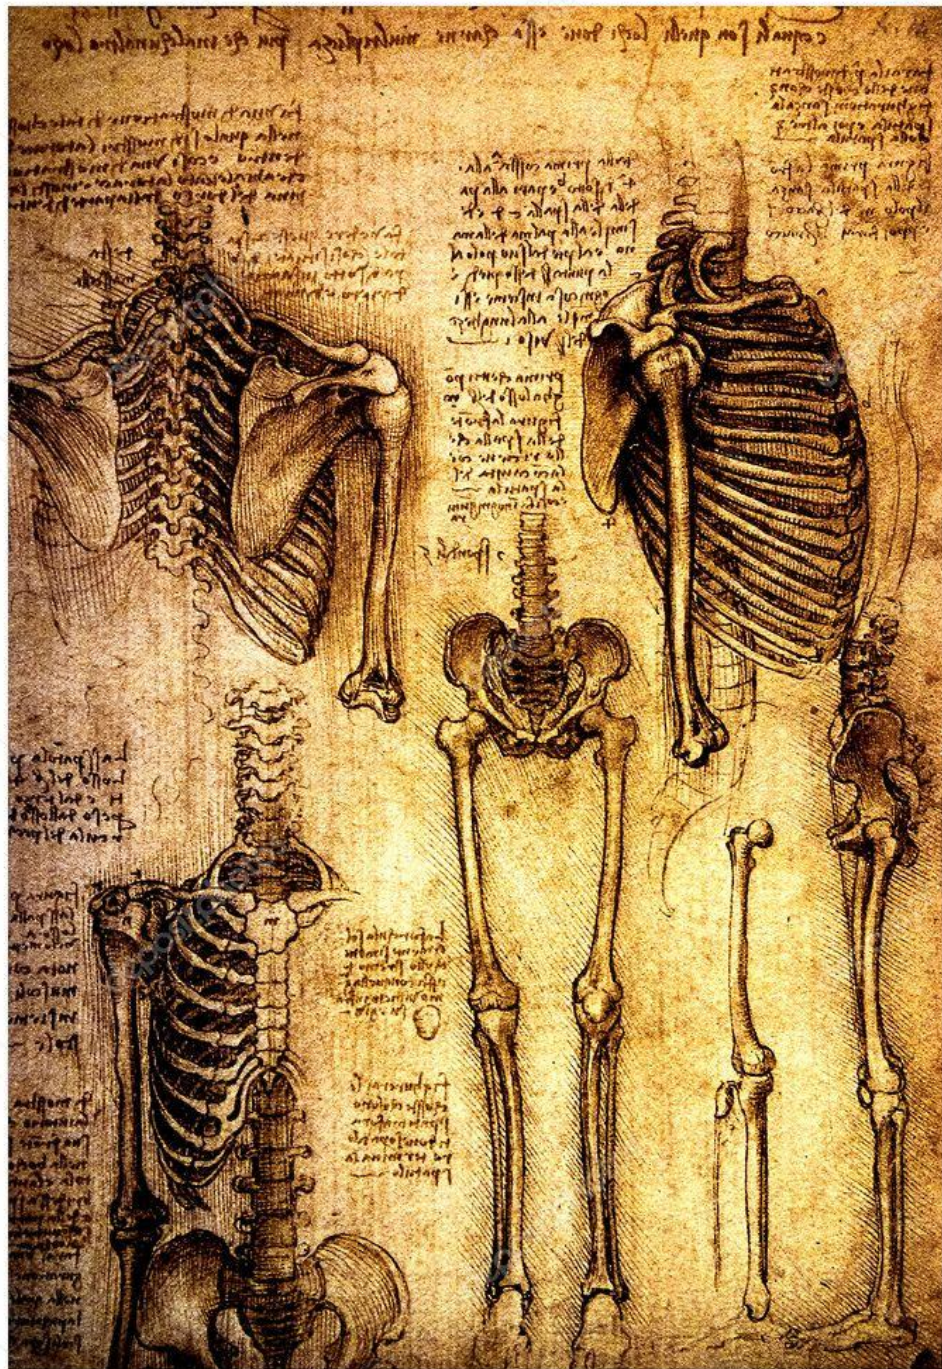

Витрувианский человек

Леонардо да Винчи
в юности

Андреа дель Верроккьо

Антонио дель Поллайоло

«Битва обнаженных»

Госпиталь Санта Мария Нуова

Вскрытие трупа

Мондино де

Лудци

Составил первый в
Западной Европе
учебник по анатомии
(1316г)

Handwritten text in a cursive script, likely Latin, located at the top left of the page.

Handwritten text in a cursive script, located at the bottom left of the page, below the heart drawings.

Handwritten text in a cursive script, located at the top left of the right page.

Handwritten text in a cursive script, located below the top-left heart drawing on the right page.

Handwritten text in a cursive script, located below the top-right heart drawing on the right page.

Handwritten text in a cursive script, located below the middle-left heart drawing on the right page.

Handwritten text in a cursive script, located below the middle-right heart drawing on the right page.