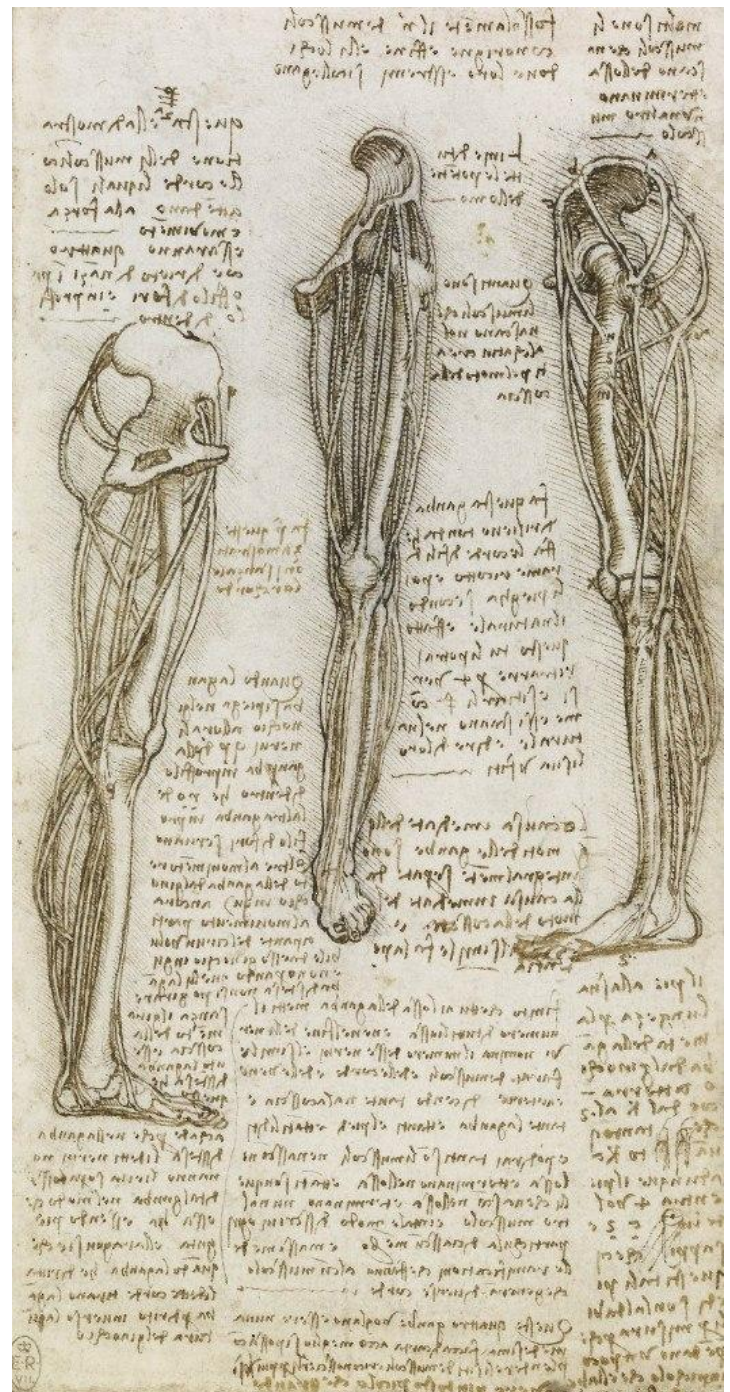

Витрувианский человек

Леонардо да Винчи
в юности

Андреа дель Верроккьо

Антонио дель Поллайоло

«Битва обнаженных»

Госпиталь Санта Мария Нуова

Вскрытие трупа

Мондино де

Лудци

Составил первый в
Западной Европе
учебник по анатомии
(1316г)

Handwritten text in a cursive script, likely Latin, located at the top left of the page.

Handwritten text in a cursive script, located at the bottom left of the page, below the heart drawings.

Handwritten text in a cursive script, located at the top left of the right page.

Handwritten text in a cursive script, located below the top-left heart drawing on the right page.

Handwritten text in a cursive script, located below the top-right heart drawing on the right page.

Handwritten text in a cursive script, located below the middle-left heart drawing on the right page.

Handwritten text in a cursive script, located below the middle-right heart drawing on the right page.