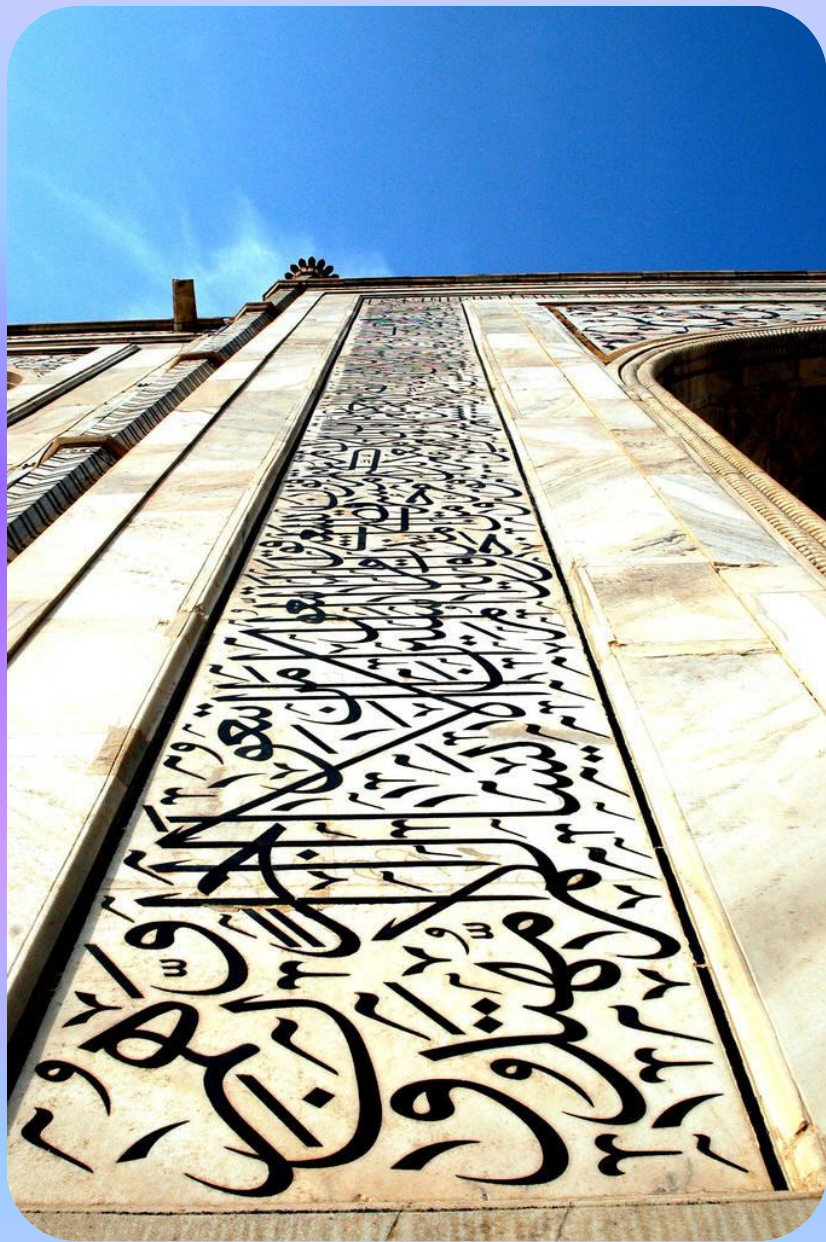

# Я

Тадж-  
Махал

Перейдите по ссылке и Вы совершите виртуальную экскурсию  
в **Тадж-Махал, Индия**

<http://www.airpano.ru/files/Taj-Mahal-India/1-2>

# Египетские пирамиды

# Нью-Йорк

JAZZ

Лос-

A photograph of the Hollywood sign on a hillside. The sign is made of large white letters and is set against a backdrop of green vegetation and a cloudy sky. In the background, a tall cell tower with many antennas is visible on the right side, and another smaller tower is visible in the distance. The overall scene is a mix of natural landscape and modern infrastructure.