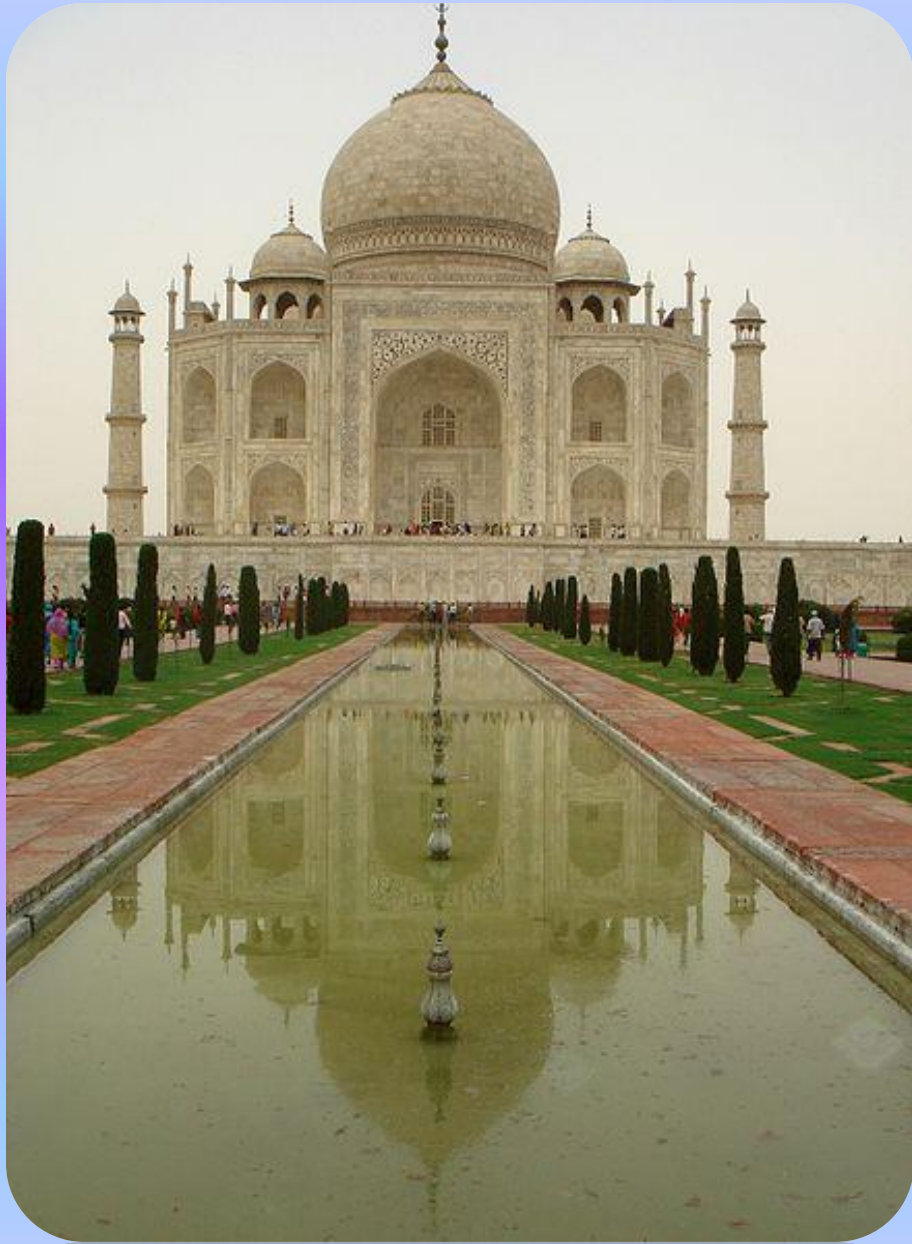

Знаменитые места мира

Инди

Я

Тадж-
Махал

Перейдите по ссылке и Вы совершите виртуальную экскурсию
в **Тадж-Махал, Индия**

<http://www.airpano.ru/files/Taj-Mahal-India/1-2>

Египетские пирамиды

Пирамида Хеопса

Пирамида

Хефрена

США

Нью-Йорк

JAZZ

Лос-

A photograph of the Hollywood sign on a hillside. The sign is made of large white letters and is set against a backdrop of green vegetation. In the background, a tall cell tower with many antennas is visible against a cloudy sky. The hillside is covered in green grass and some brown patches, suggesting a dry climate. The sky is filled with grey clouds, indicating an overcast day.