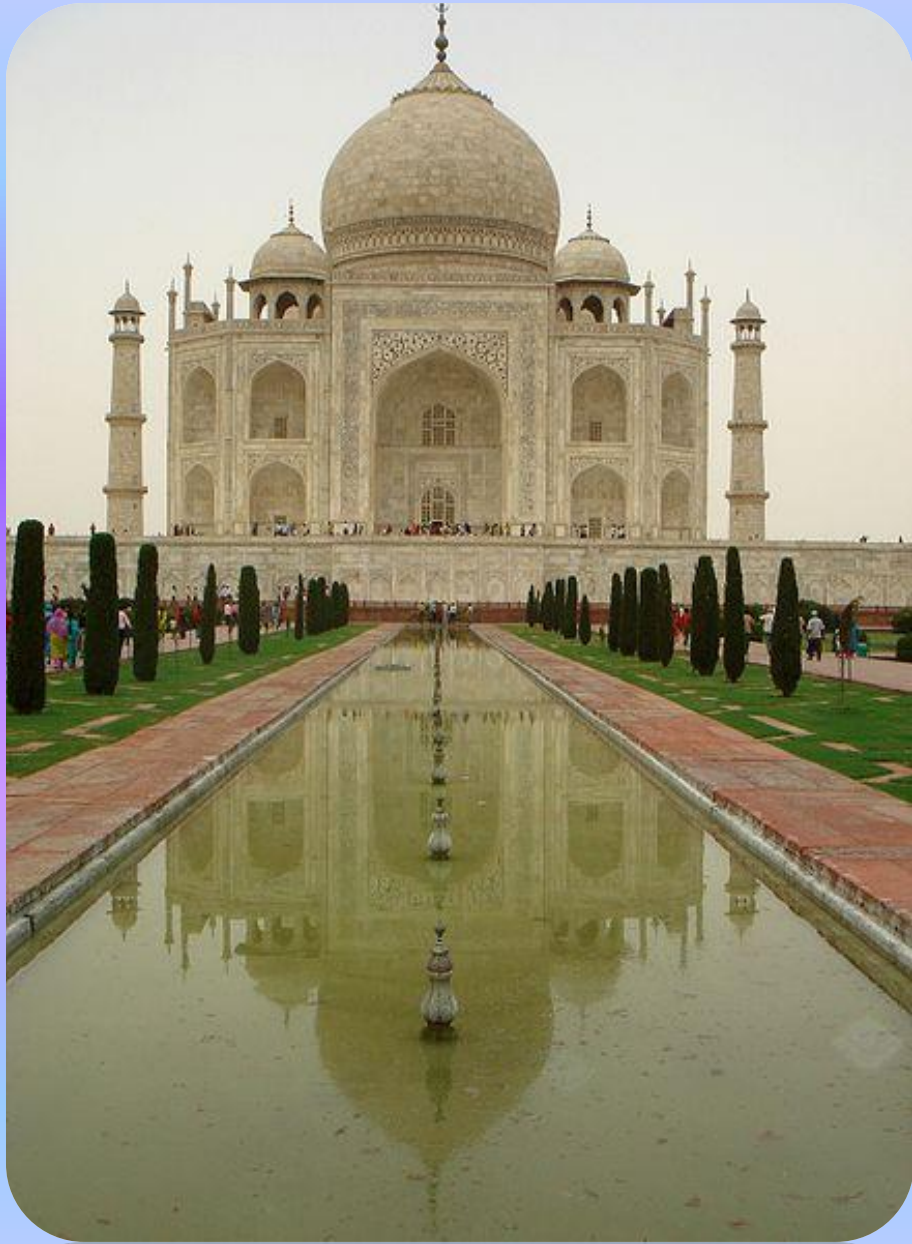

# Я

Тадж-  
Махал

Перейдите по ссылке и Вы совершите виртуальную экскурсию  
в **Тадж-Махал, Индия**

<http://www.airpano.ru/files/Taj-Mahal-India/1-2>

# Нью-Йорк

JAZZ

Лос-

A photograph of the Hollywood sign on a hillside. The sign is made of large white letters and is set against a backdrop of green vegetation and a cloudy sky. In the background, a tall cell tower with many antennas is visible on the right side, and another smaller tower is visible in the distance. The overall scene is a mix of natural landscape and modern infrastructure.