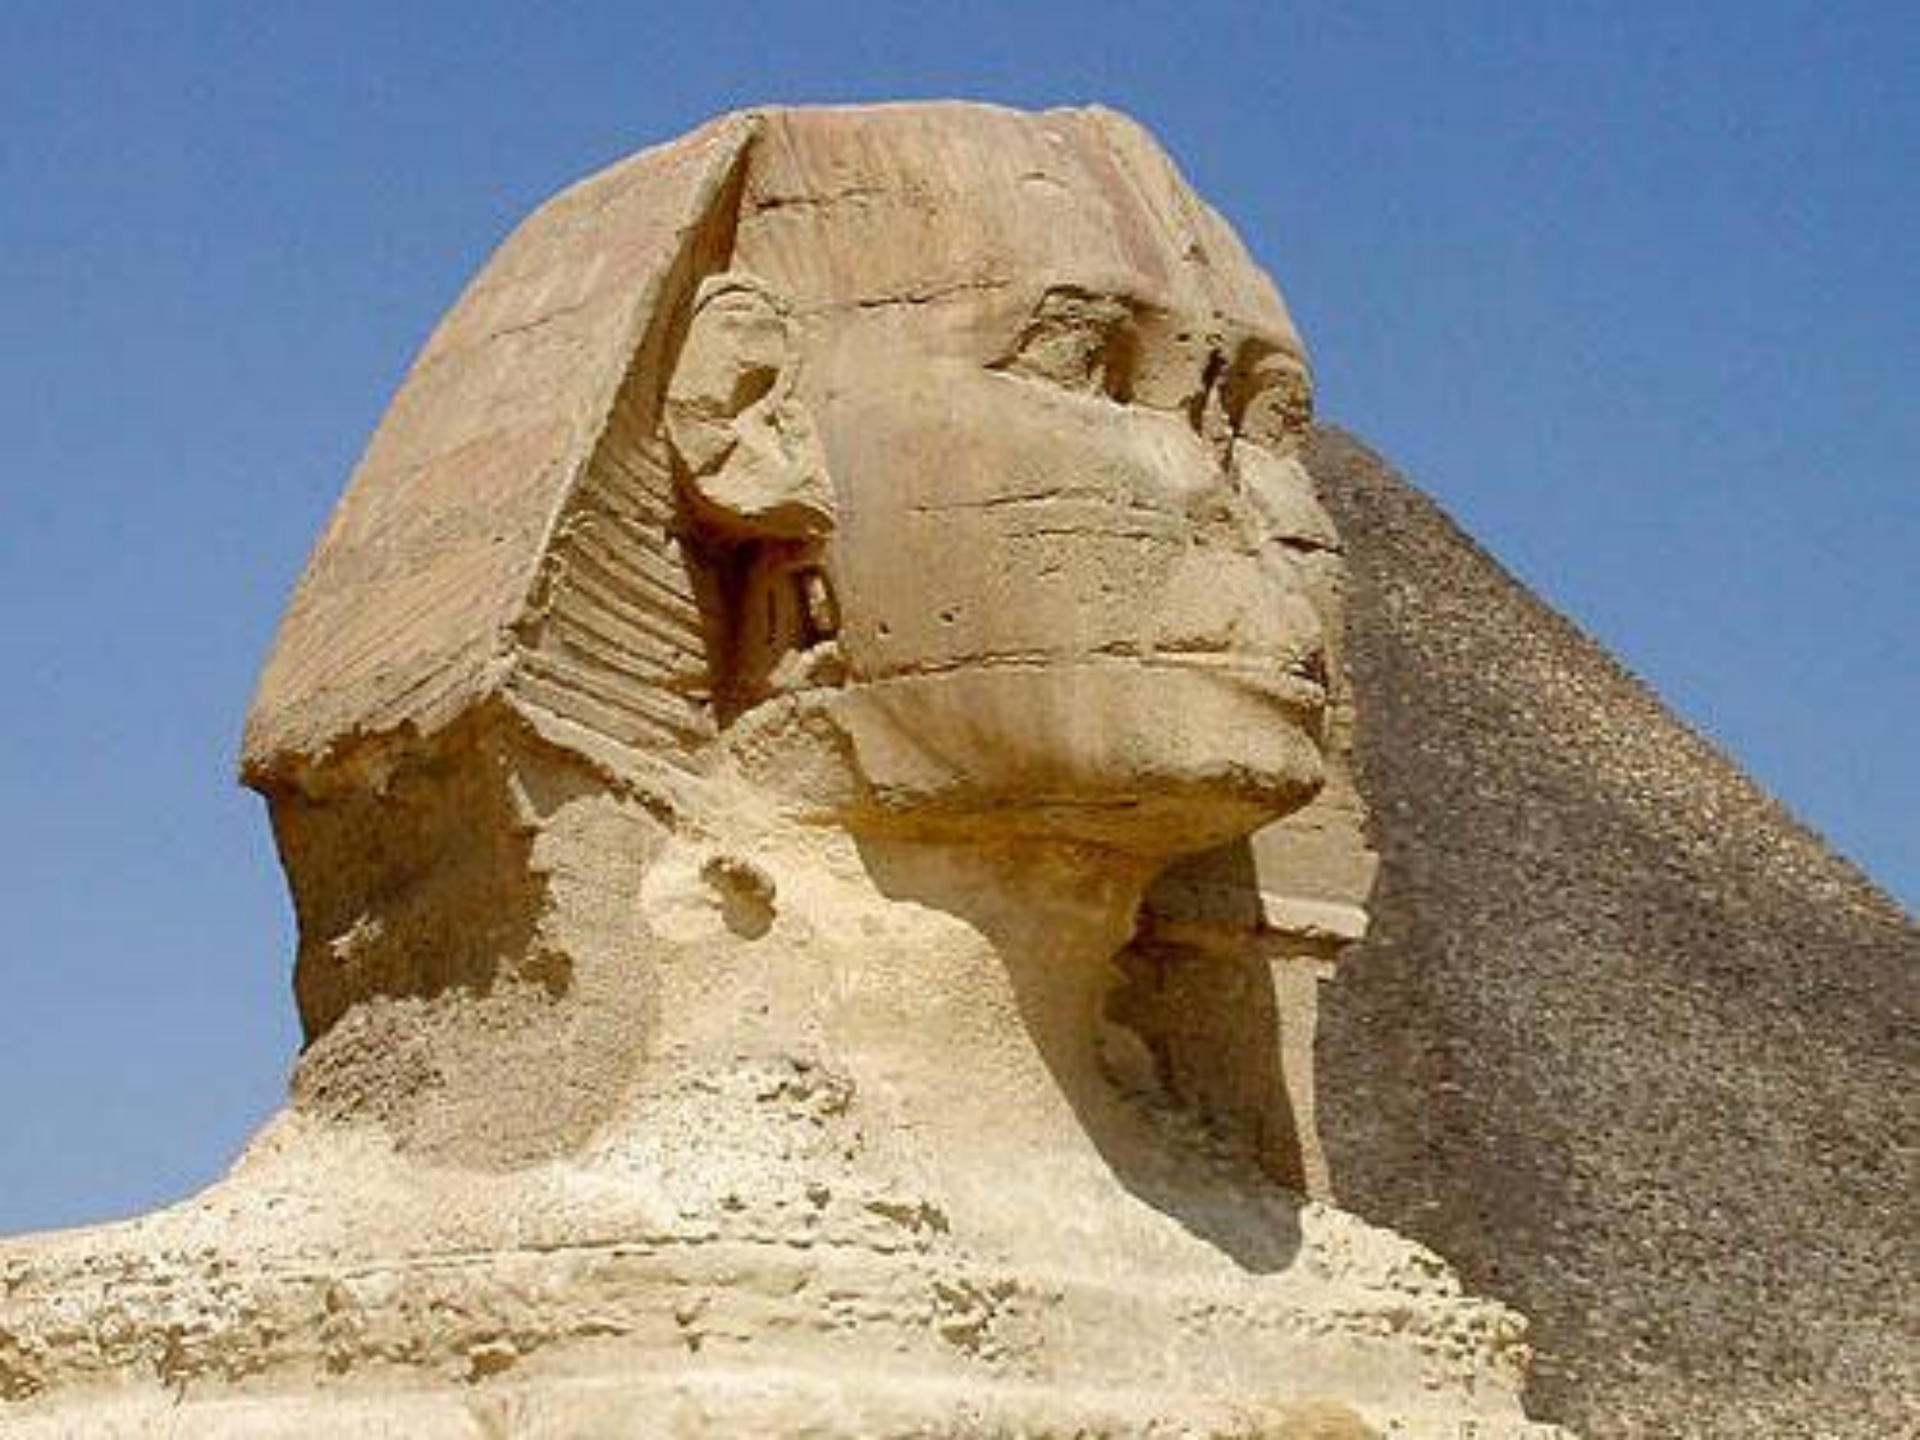

# Пирамида Хеопса

Пирамида

Хефрена

США

# Нью-Йорк

JAZZ

Лос-

A photograph of the Hollywood sign on a hillside. The sign is made of large white letters and is set against a backdrop of green vegetation and a cloudy sky. In the background, a tall cell tower with many antennas is visible on the right side, and another smaller tower is visible in the distance. The overall scene is a mix of natural landscape and modern infrastructure.