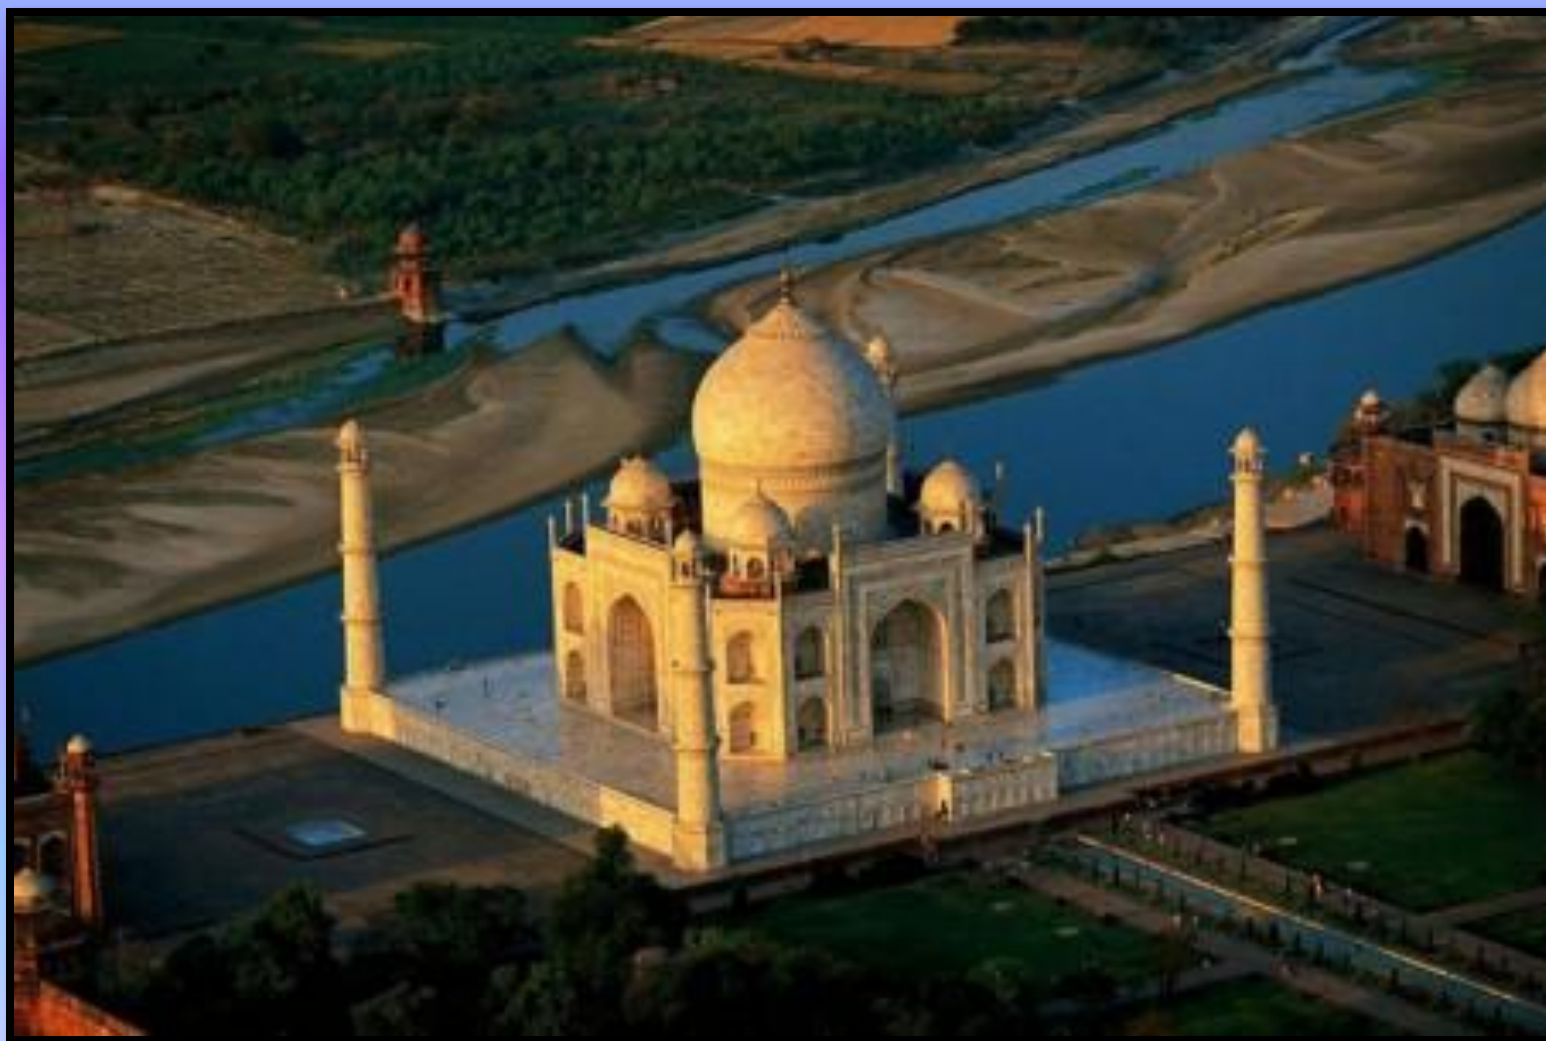

Знаменитые места мира

Инди

Я

Тадж-
Махал

Перейдите по ссылке и Вы совершите виртуальную экскурсию
в **Тадж-Махал, Индия**

<http://www.airpano.ru/files/Taj-Mahal-India/1-2>

Египетские пирамиды

Пирамида Хеопса

Пирамида

Хефрена

США

Нью-Йорк

JAZZ

Лос-

A photograph of the Hollywood sign on a hillside. The sign is made of large white letters and is set against a backdrop of green vegetation. In the background, a tall cell tower with many antennas is visible against a cloudy sky. The hillside is covered in green grass and some brown patches, suggesting a dry climate. The sky is filled with grey clouds, indicating an overcast day.