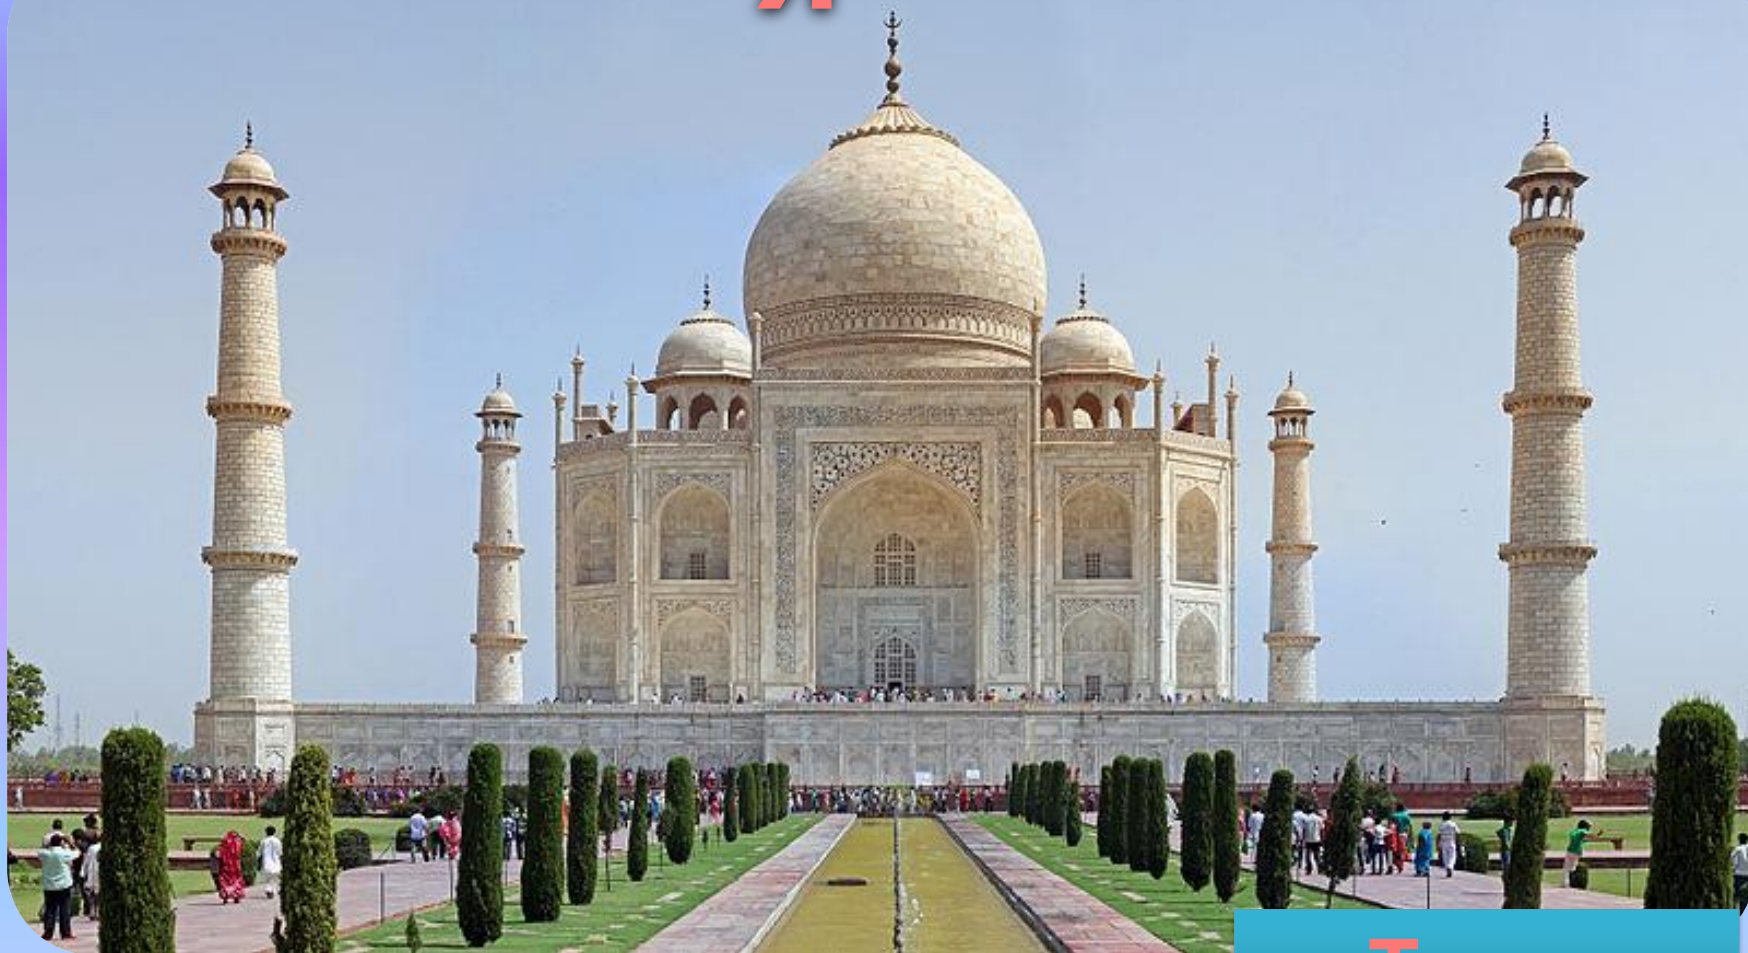

Знаменитые места мира

Инди

Я

Тадж-
Махал

Перейдите по ссылке и Вы совершите виртуальную экскурсию
в **Тадж-Махал, Индия**

<http://www.airpano.ru/files/Taj-Mahal-India/1-2>

Египетские пирамиды

Пирамида Хеопса

Пирамида

Хефрена

США

Нью-Йорк

JAZZ

Лос-

A photograph of the Hollywood sign on a hillside. The sign is made of large white letters and is set against a backdrop of green vegetation. In the background, a tall cell tower with many antennas is visible against a cloudy sky. The hillside is covered in green grass and some brown patches, suggesting a dry climate. The sky is filled with grey clouds, indicating an overcast day.