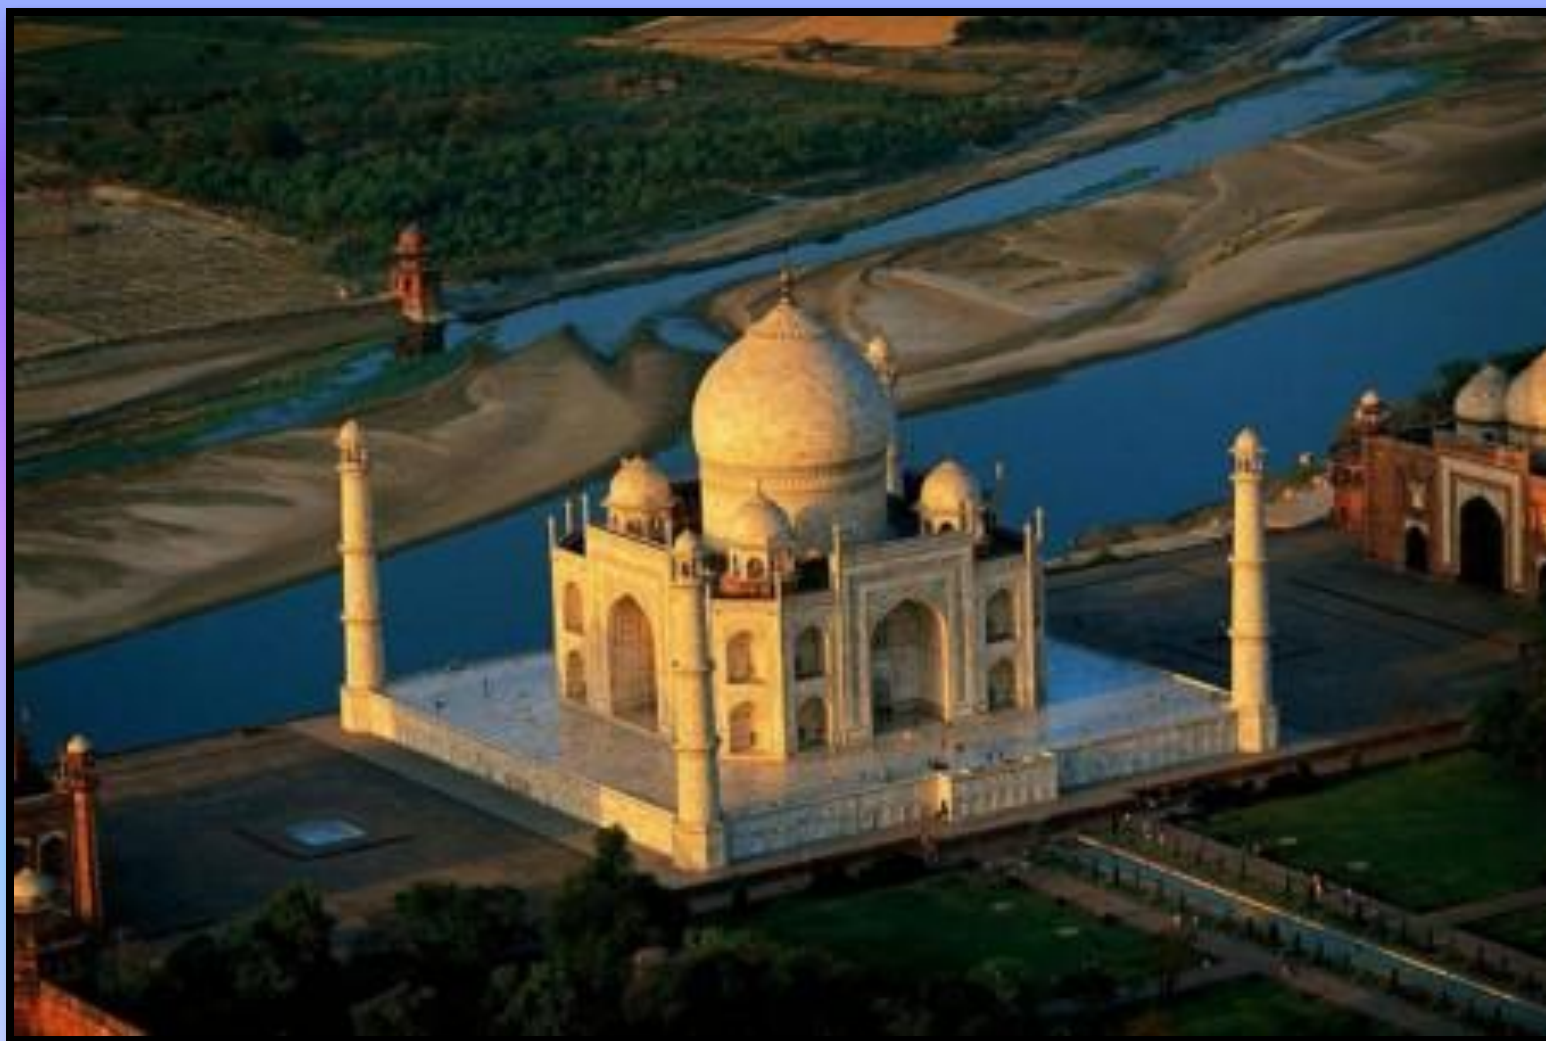

# Я

Тадж-  
Махал

Перейдите по ссылке и Вы совершите виртуальную экскурсию  
в **Тадж-Махал, Индия**

<http://www.airpano.ru/files/Taj-Mahal-India/1-2>

# Нью-Йорк

JAZZ

Лос-

A photograph of the Hollywood sign on a hillside. The sign is made of large white letters and is set against a backdrop of green vegetation and a cloudy sky. In the background, a tall cell tower with many antennas is visible on the right side, and another smaller tower is visible in the distance. The overall scene is a mix of natural landscape and modern infrastructure.