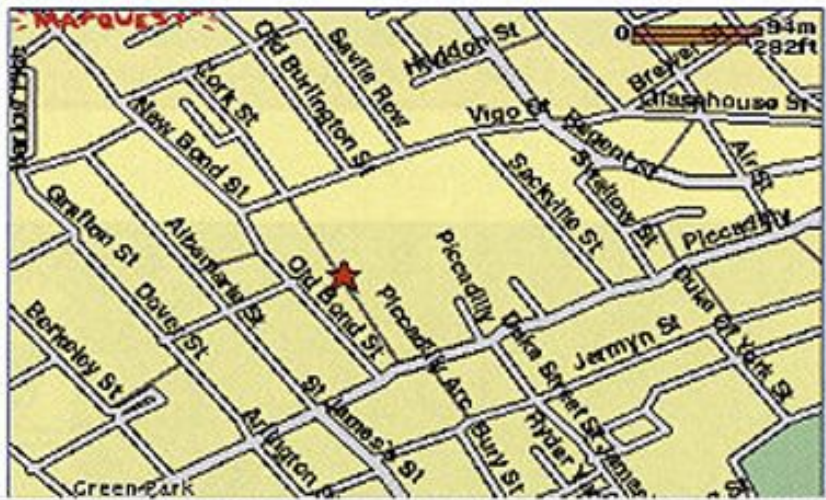

MAPQUEST

Use subject to home/copyright

Places of Interest

Check box for entire category
Select link for subcategories
Portions of U.S. business data copyright ABE

- ☐ Attractions
- ☐ Automotive
- ☐ Banking
- ☐ Civic
- ☐ Dining
- ☐ Education
- ☐ Entertainment
- ☐ Health Care
- ☐ Lodging
- ☐ Recreation
- ☐ Services
- ☐ Shopping
- ☐ Transportation

INTERACTIVE ATLAS
Original JAVA Active-X

Please visit our sponsor. Click Here!