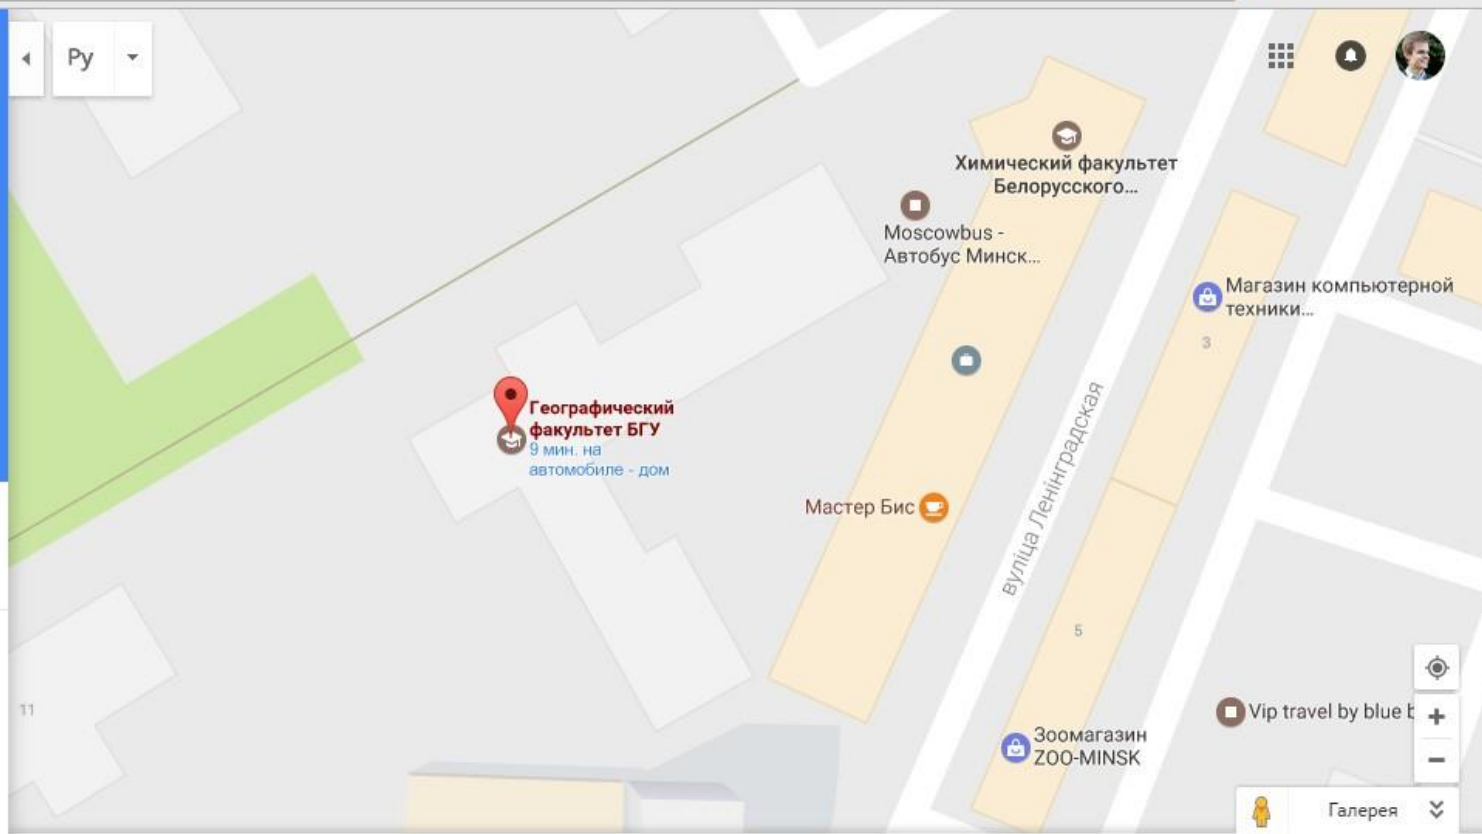

Географический факультет БГУ

Географический факультет БГУ
4,9 ★★★★★ · Отзывов: 19
Университет

- СОХРАНИТЬ
- РЯДОМ
- ОТПРАВИТЬ НА ТЕЛЕФОН
- ПОДЕЛИТЬСЯ

- Вы были здесь 2 дня назад.
- ул. Ленинградская 16, Минск 220006
- geo.bsu.by
- 8 017 209-52-57
- Я владелец компании
- Предложить исправление
- Добавить ярлык