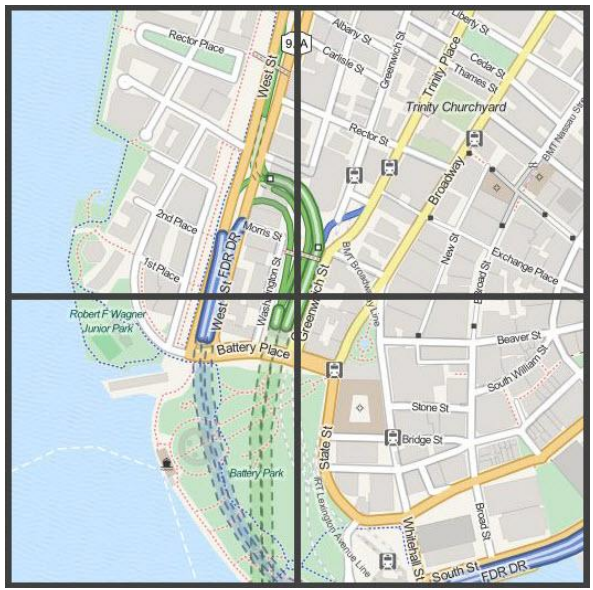

# Тайловые карты

Select a point on the map to zoom in (by 2), or select an option below. Please read [About the Map Viewer](#), [FAQ](#) and [Details](#). To find a U.S. location by name, see the [Geographic Name Server](#).

Distance: 47 mi (about 43 mins)

Reverse directions

- Head northeast from Townsend St - go 0.0 mi
- Turn right at 7th St - go 0.5 mi
- Bear left at Mississippi St - go 0.2 mi
- Turn left at Mariposa St - go 0.1 mi
- Turn right into the I-280 S entry ramp to Daly City/San Jose - go 2.1 mi
- Take the US-101 S ramp to San Jose - go 40 mi

...

- Bear right onto the CA-87 ramp - go 0.3 mi

©2005 Google - Terms of Use Map data ©2005 NAVTEQ™ Tele Atlas

Географический факультет БГУ

**Географический факультет БГУ**  
 4,9 ★★★★★ · Отзывов: 19  
 Университет