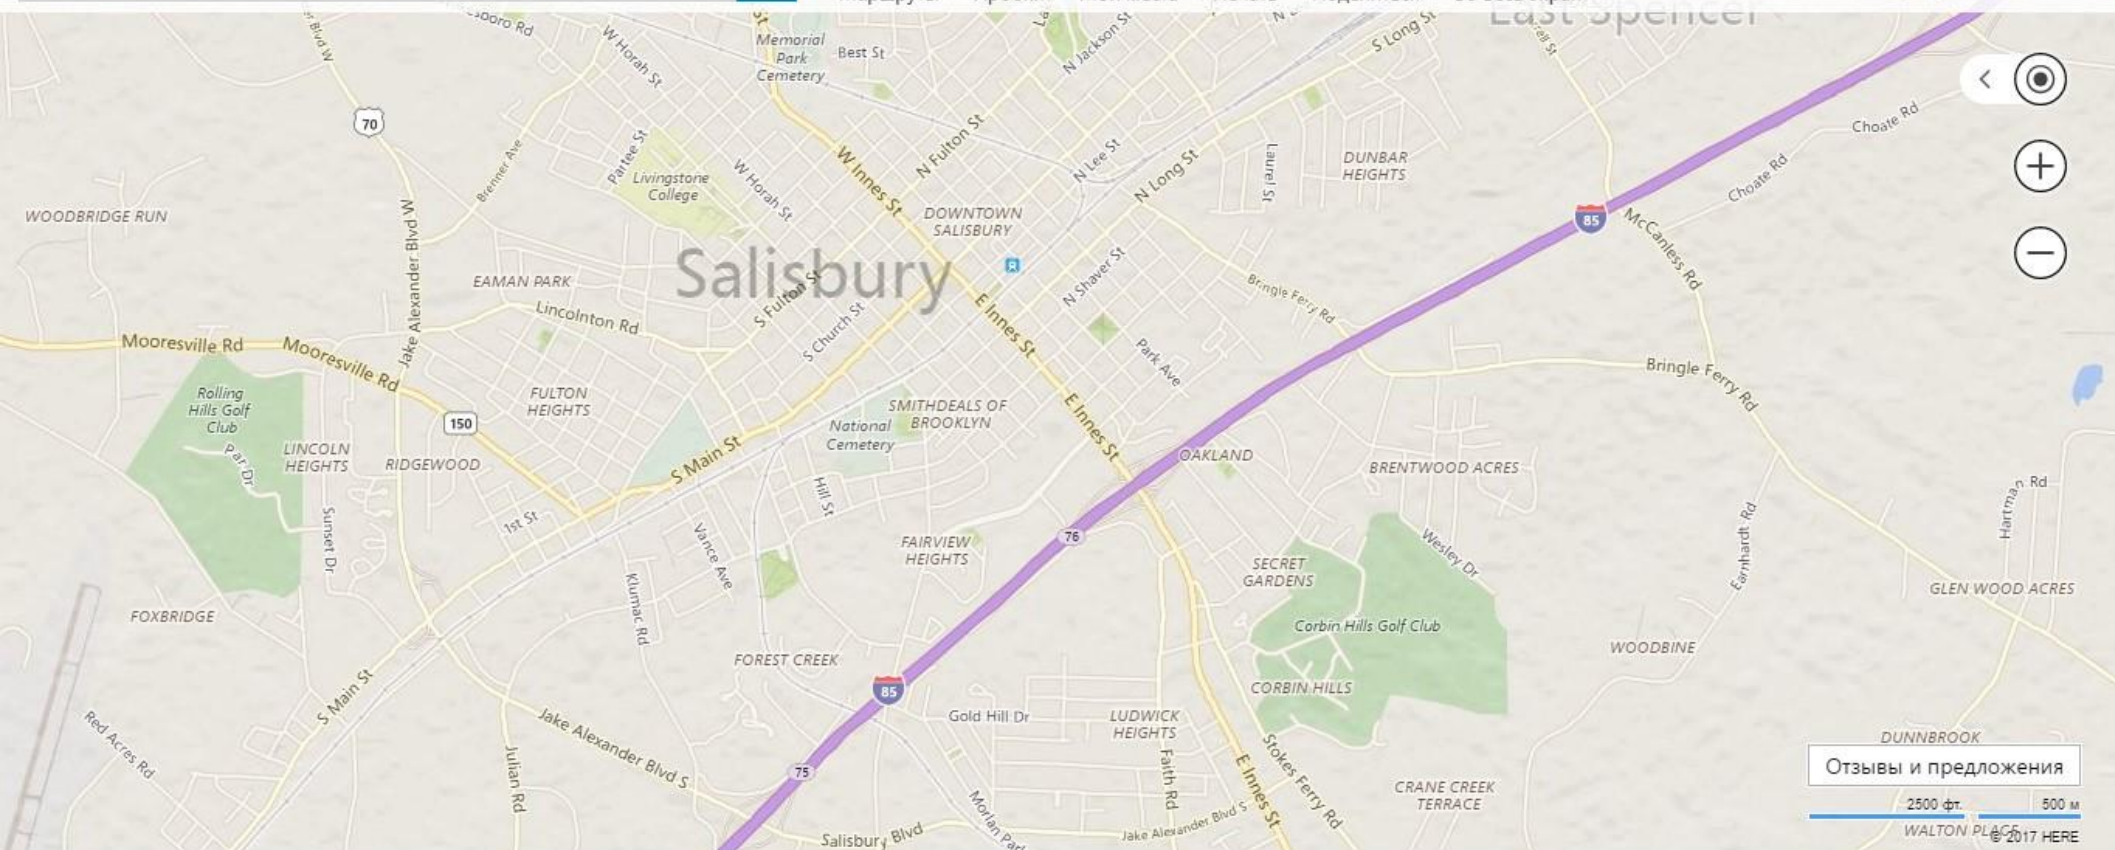

Веб-приложения

уртар.by

Поиск   Изображения   Видео   Новости

English   Войти

Дорога

Отзывы и предложения

2500 фт.   500 м

WALTON PLACE   © 2017 HERE