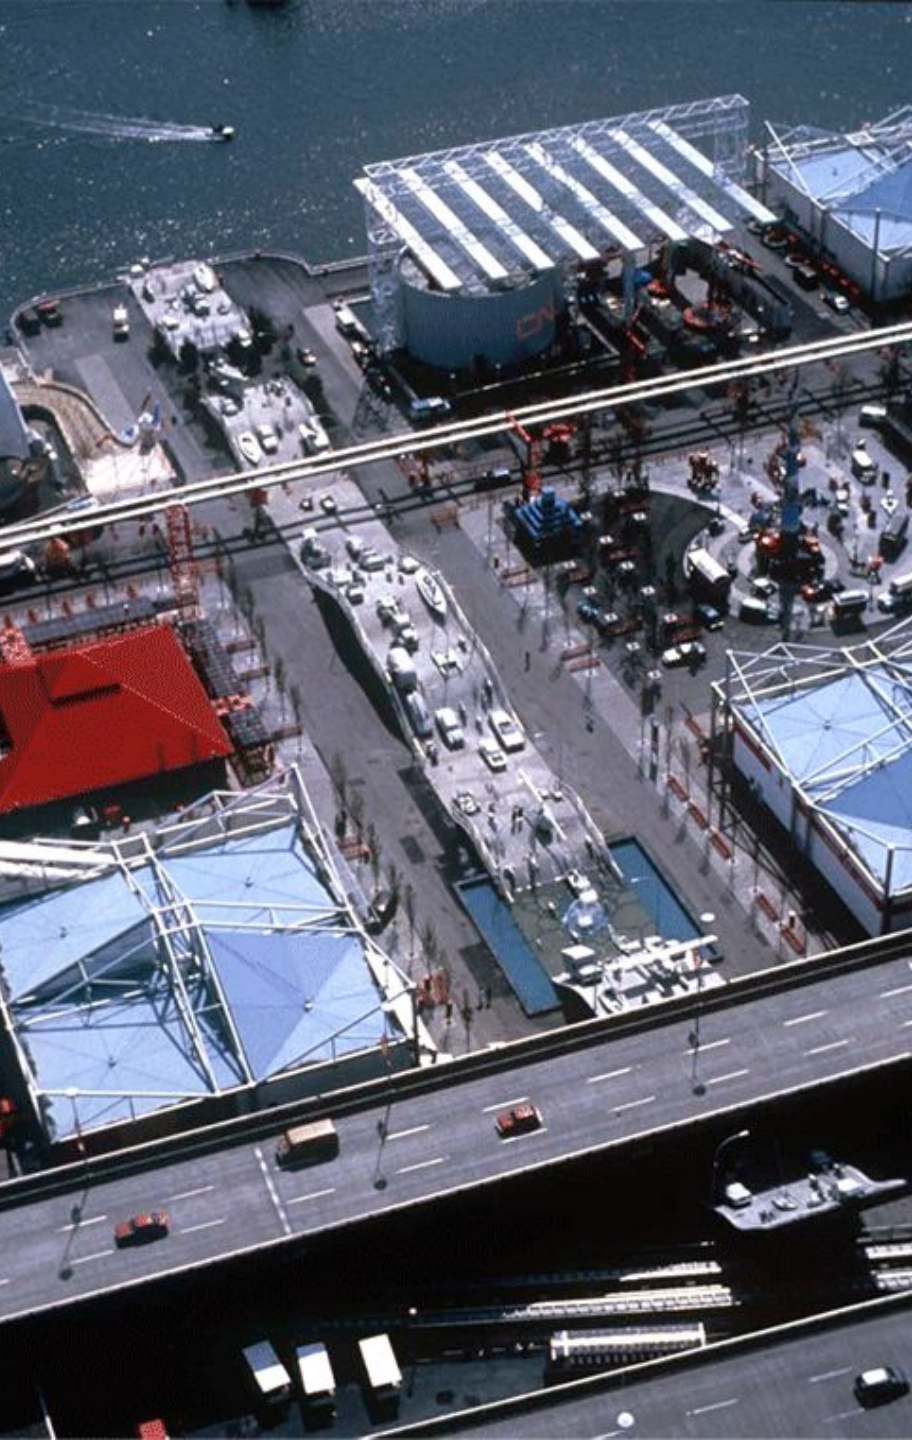

The central building is a modern architectural structure featuring a curved glass facade that reflects the surrounding environment. It has a prominent cylindrical tower section with a glass exterior. The building is situated on a street corner, and its ground floor includes a storefront for "HAAS HAUS" and a "U" subway station entrance. The building's design is characterized by its curved glass facade and a prominent cylindrical tower section.

The building on the far left is a classical, multi-story structure with a prominent dome and ornate architectural details. It is situated on a street corner, and its ground floor includes a storefront for "ZANINI". The building's design is characterized by its classical architecture and a prominent dome.

103

**Проект магазина фирмы «BEST» в Лос-Анжелесе
США, 1970-е гг. Арх. группа «SITE»**

**Ресторан «McDonald's»
США, 1980-е гг. Арх.группа «SITE»**

**Арт-объект «Призрачная парковка»
США, 1977 г. Арх.группа «SITE»**

**Инсталляция «Шоссе-86» на ЭКСПО-86
США, 1986 г. Арх.группа «SITE»**

goslavia