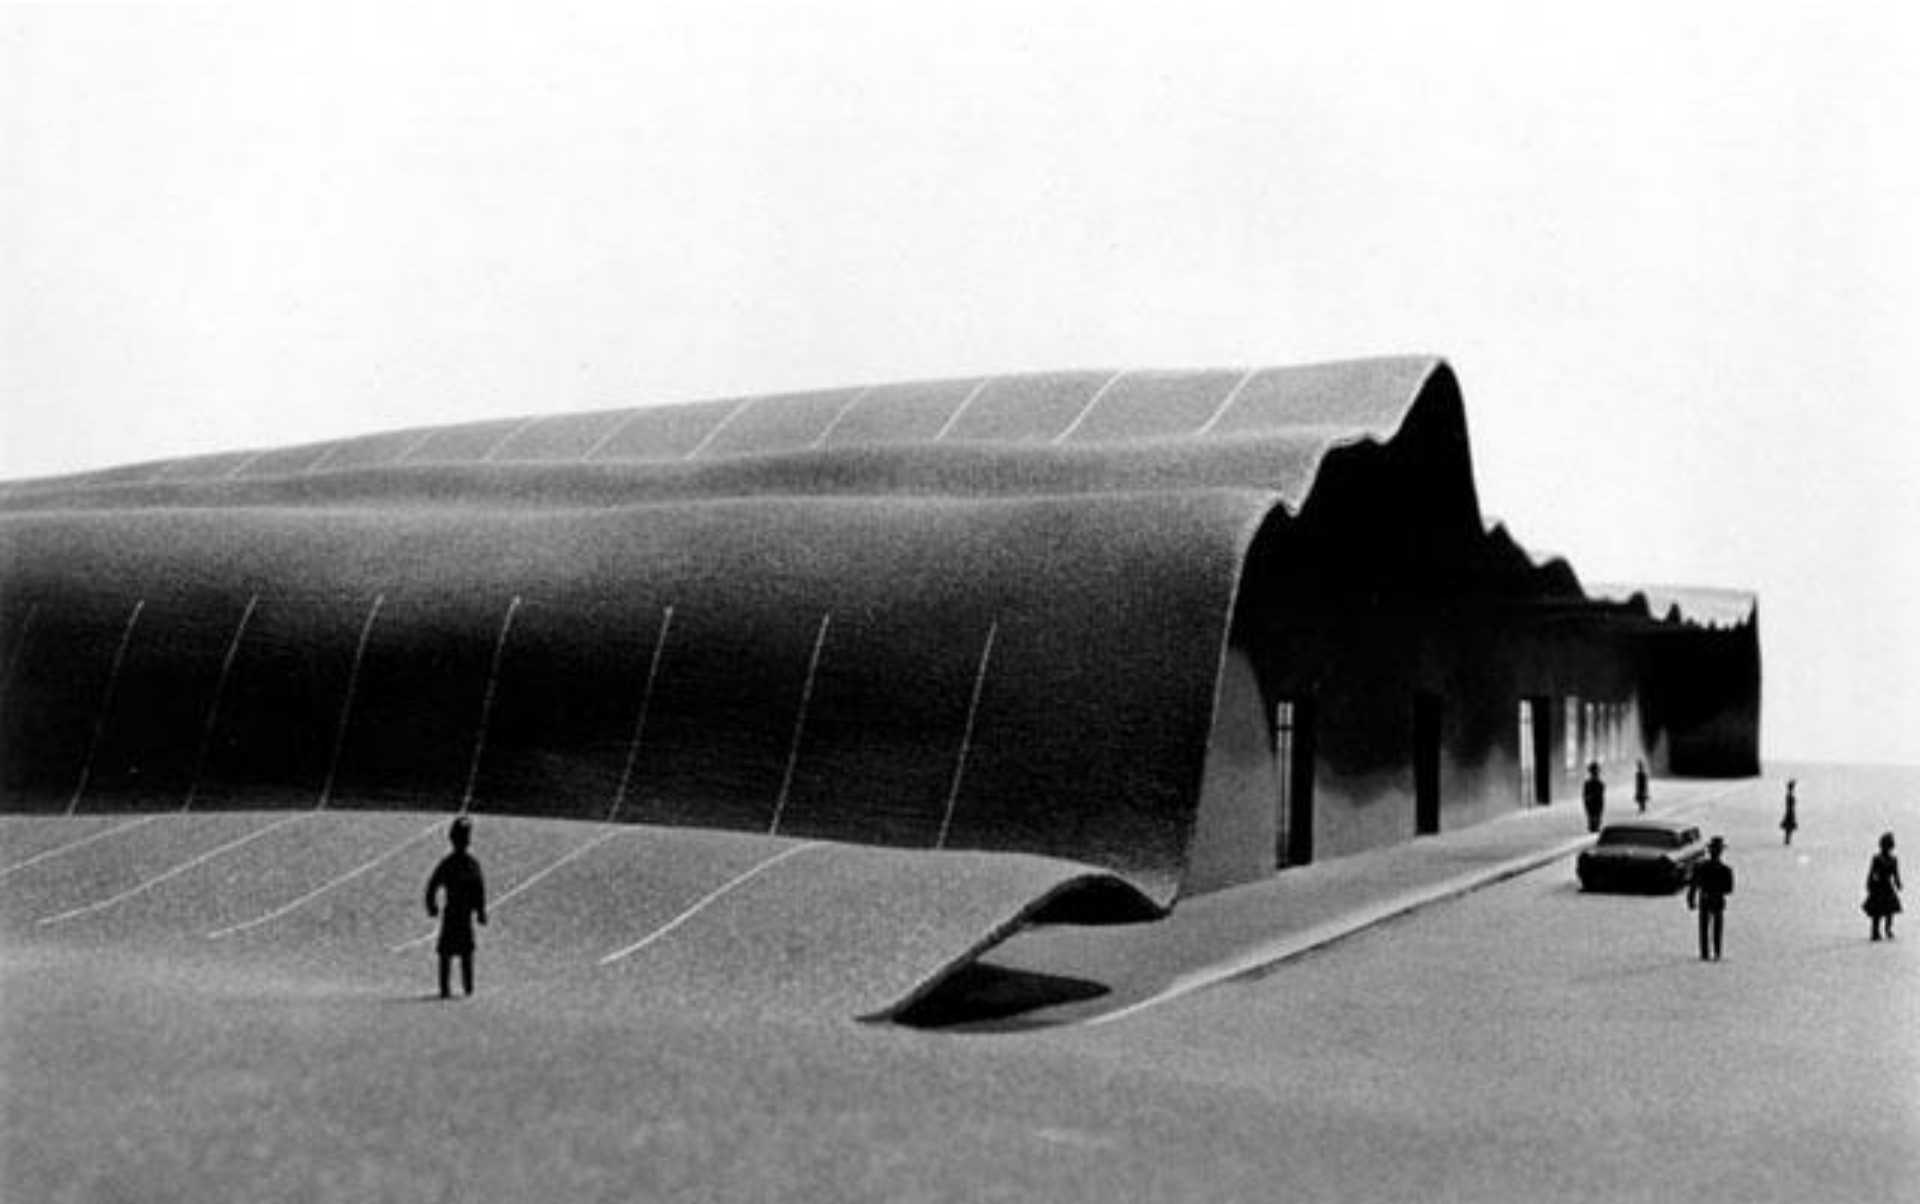

**Проект магазина фирмы «BEST» в Лос-Анжелесе
США, 1970-е гг. Арх.группа «SITE»**