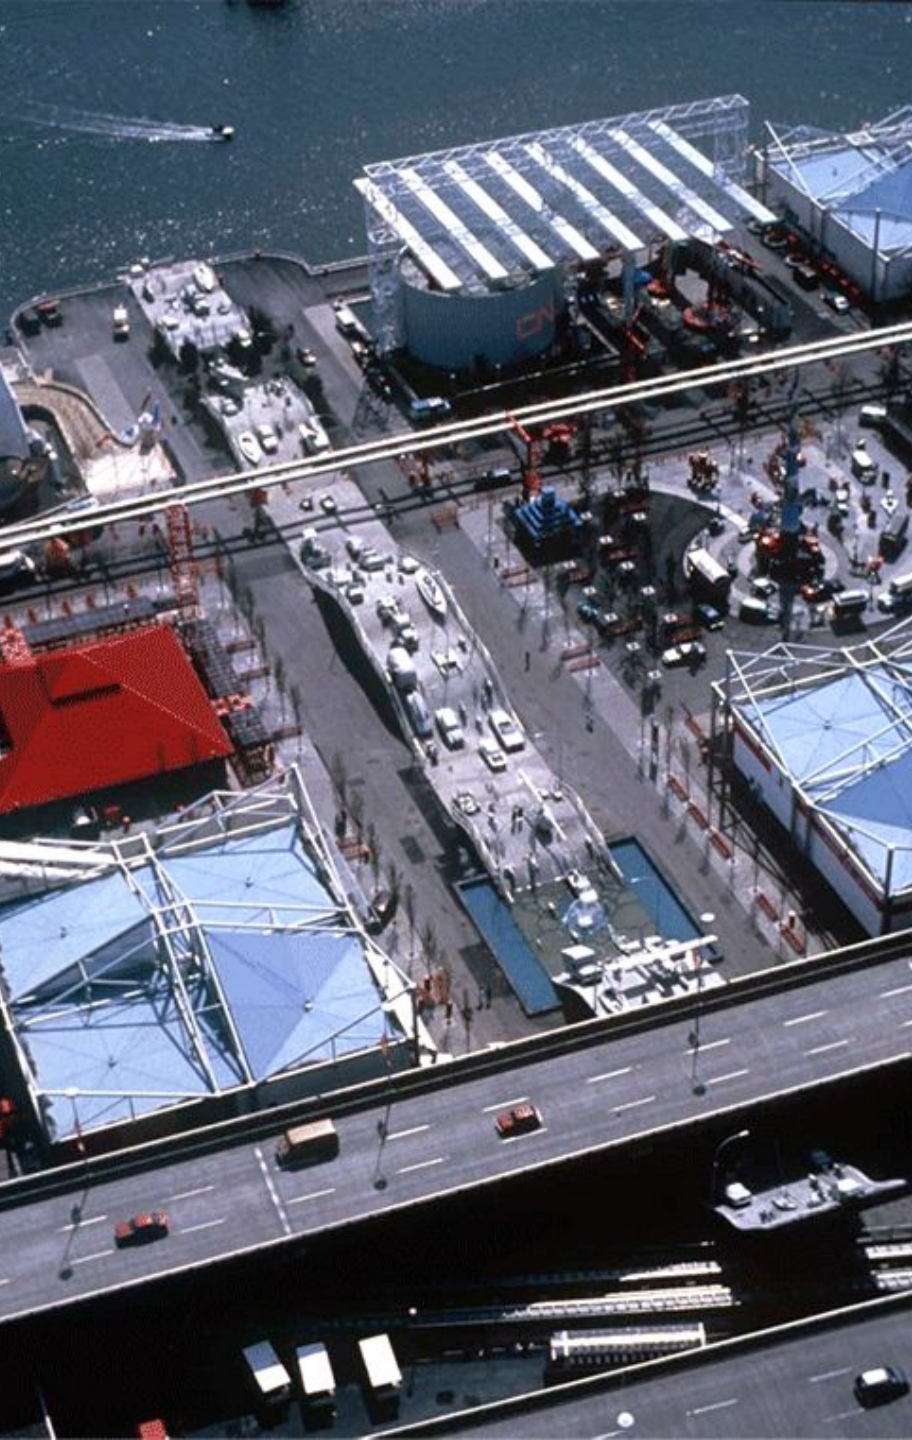

The central building is a modern architectural structure featuring a curved glass facade that reflects the surrounding environment. It has a prominent cylindrical tower section with a glass exterior. The building is surrounded by other structures, including a classical building with a dome in the background. The ground floor of the central building has several storefronts, including one labeled "HAAS HAUS" and another with a "U" logo. The building is situated in a city square with people walking on the street in the foreground.

The building on the right is a modern, multi-story structure with a light-colored facade and a grid of windows. It has a prominent glass-enclosed upper section. The ground floor features a storefront with a red sign and a "Felsen" sign. The building is situated in a city square with people walking on the street in the foreground.

**Проект магазина фирмы «BEST» в Лос-Анжелесе
США, 1970-е гг. Арх.группа «SITE»**

**Ресторан «McDonald's»
США, 1980-е гг. Арх.группа «SITE»**

**Арт-объект «Призрачная парковка»
США, 1977 г. Арх. группа «SITE»**

**Инсталляция «Шоссе-86» на ЭКСПО-86
США, 1986 г. Арх.группа «SITE»**

goslavia