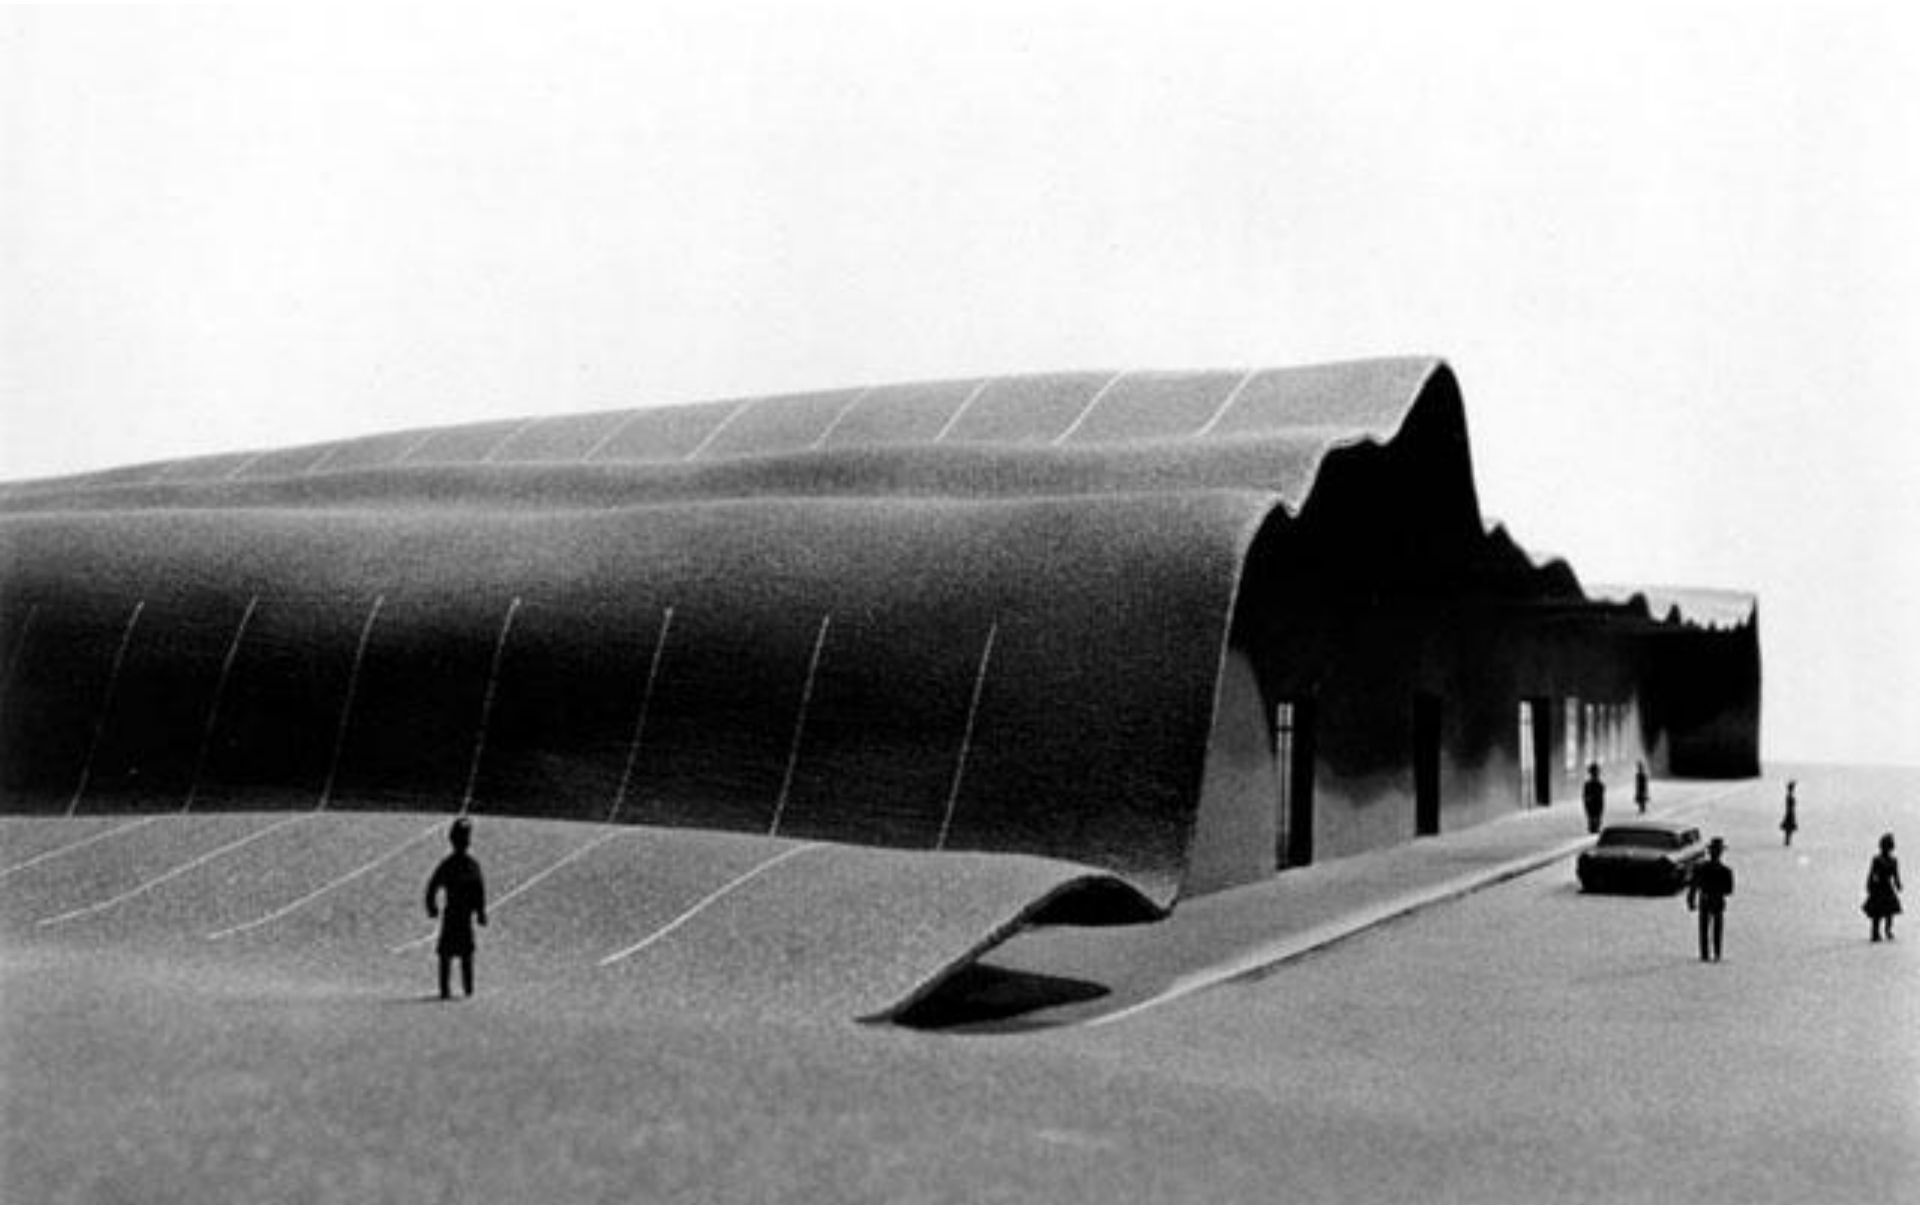

**Проект магазина фирмы «BEST» в Лос-Анжелесе
США, 1970-е гг. Арх. группа «SITE»**