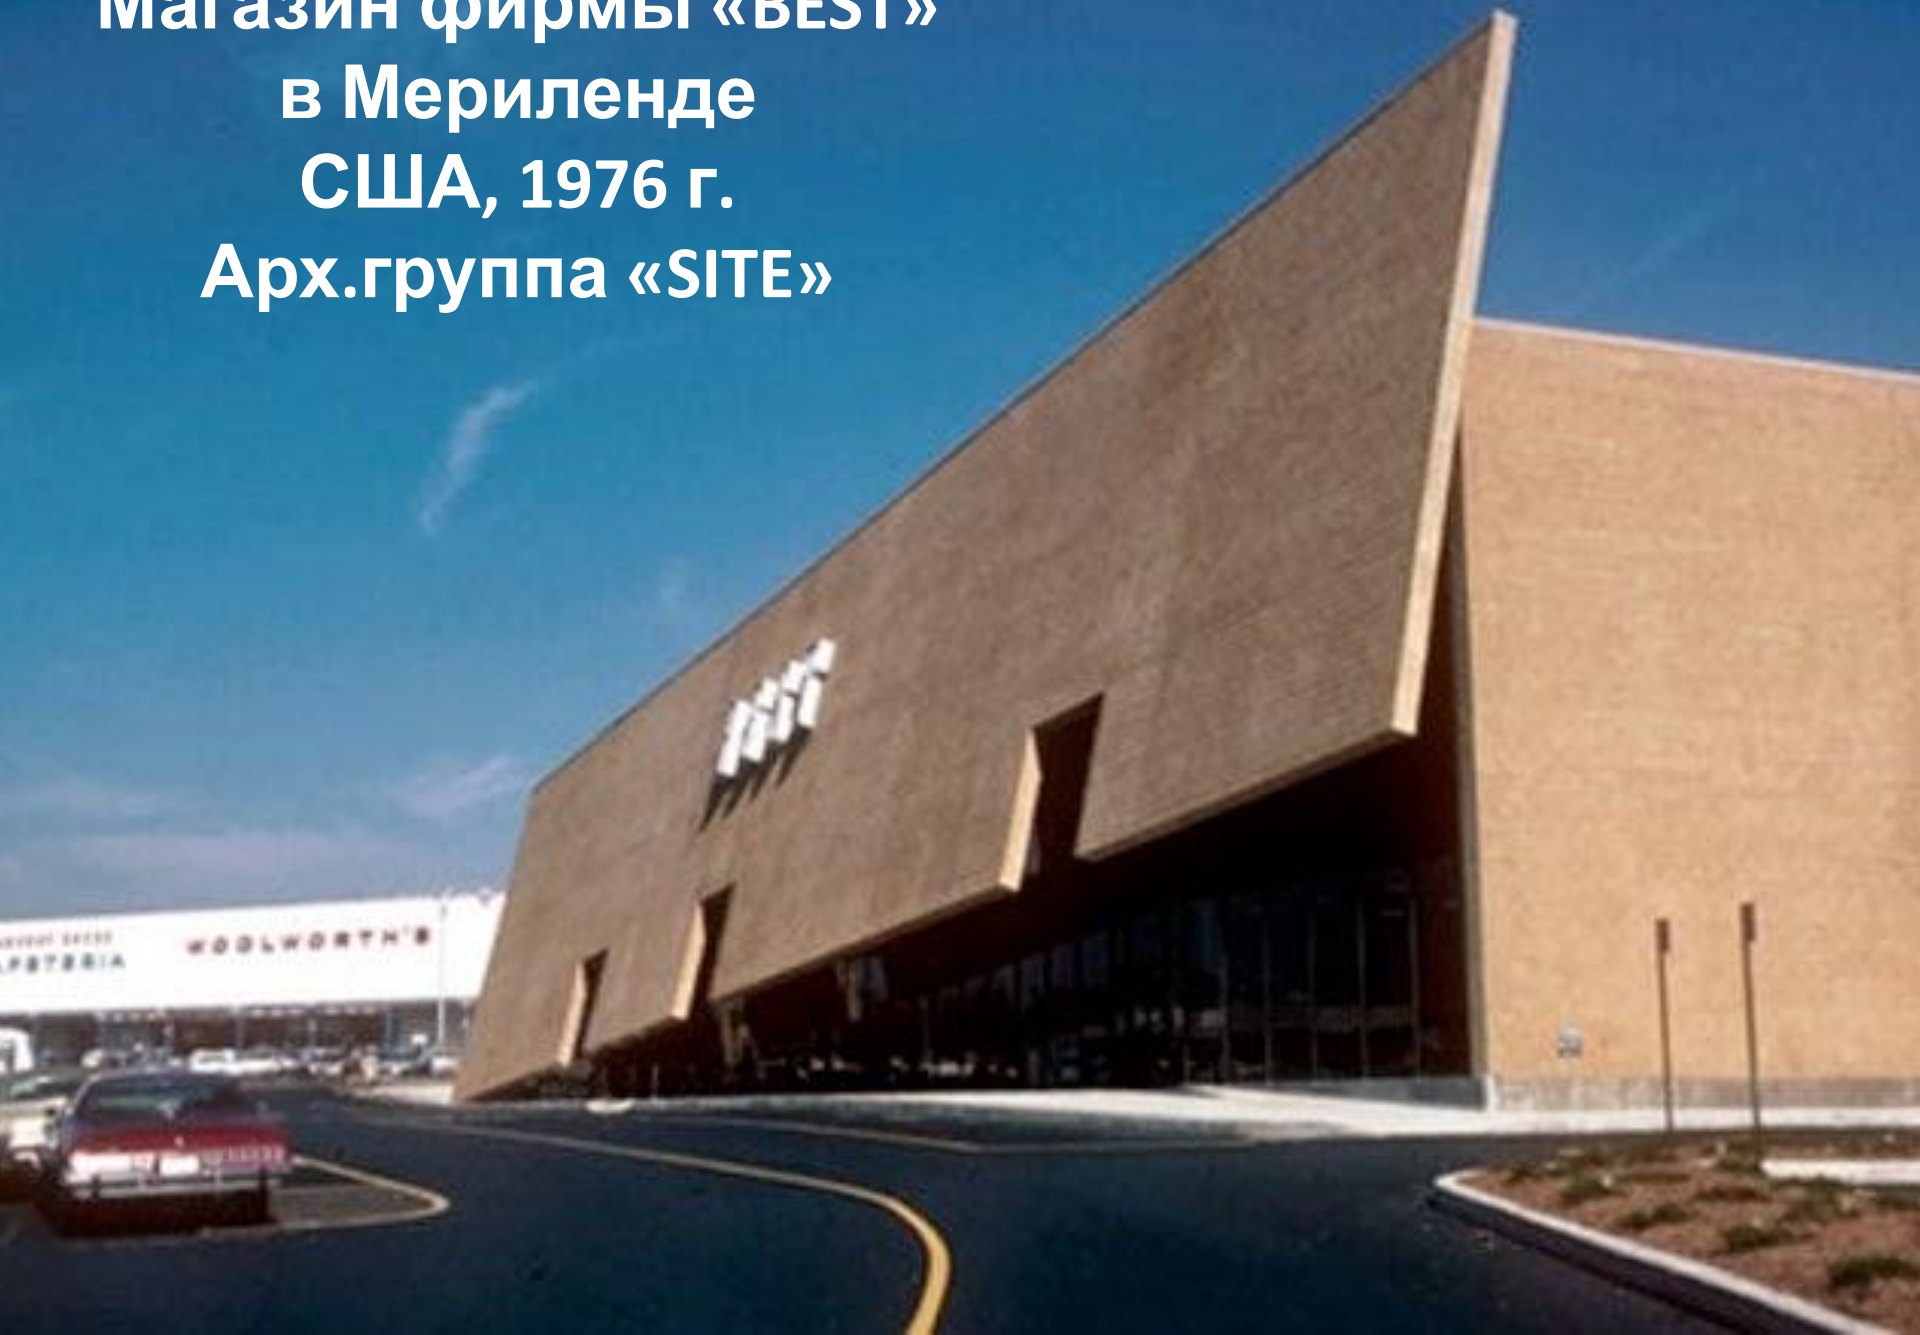

BEST

**Магазин фирмы «BEST»
в Хьюстоне
США, 1975 г.
Арх.группа «SITE»**

**Магазин фирмы «BEST»
в Мериленде
США, 1976 г.
Арх. группа «SITE»**

BEST

The image shows the exterior of a brick building. The word "BEST" is mounted on the upper part of the wall in large, three-dimensional, blue letters with white outlines. Below the letters, a large, stylized staircase cutout is visible in the brickwork, descending from left to right. In the foreground, two women are standing on the right side, and a group of three people is on the left. The sky is overcast.