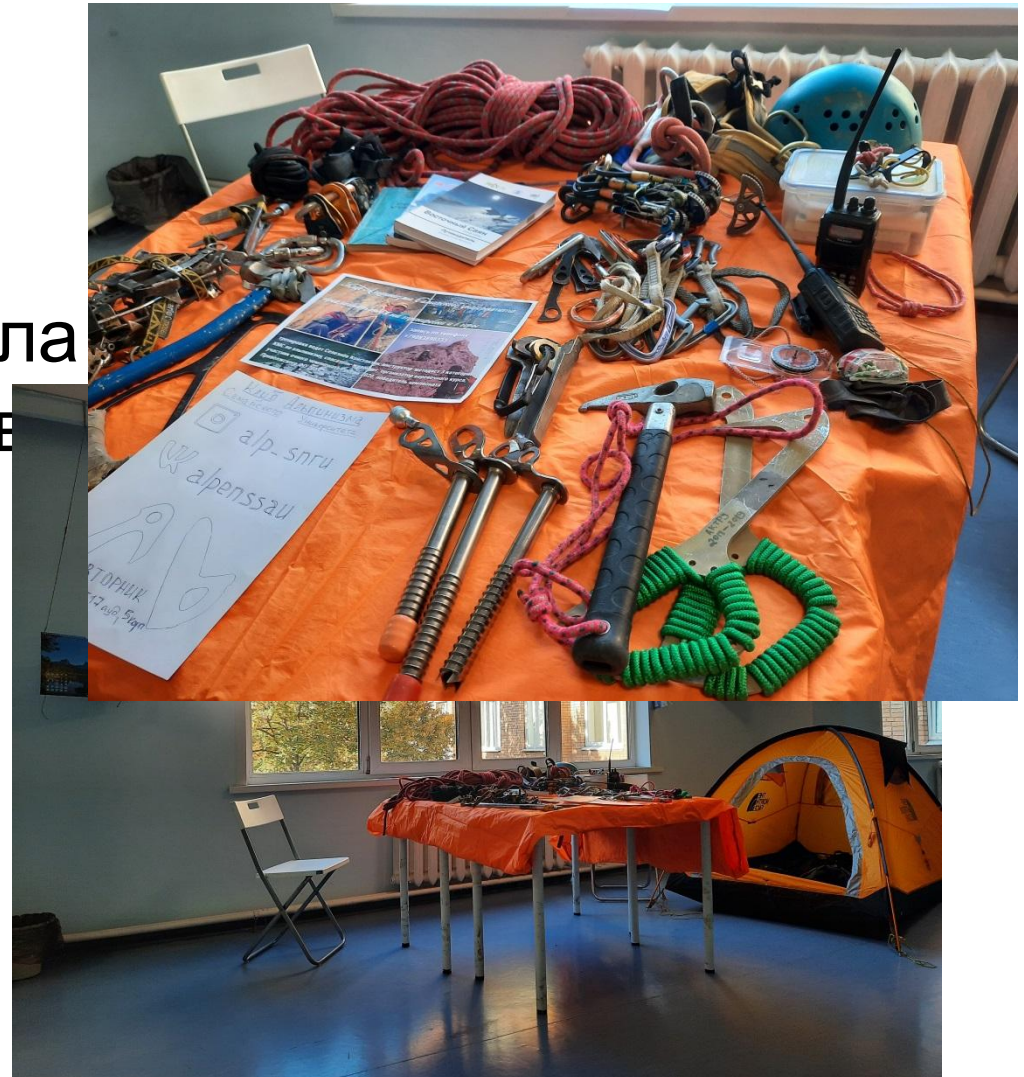

Работа проведенная в 2020 году

- Фестиваль студенческих объединений. Площадка работала 3 дня, по 1му дню в неделю.