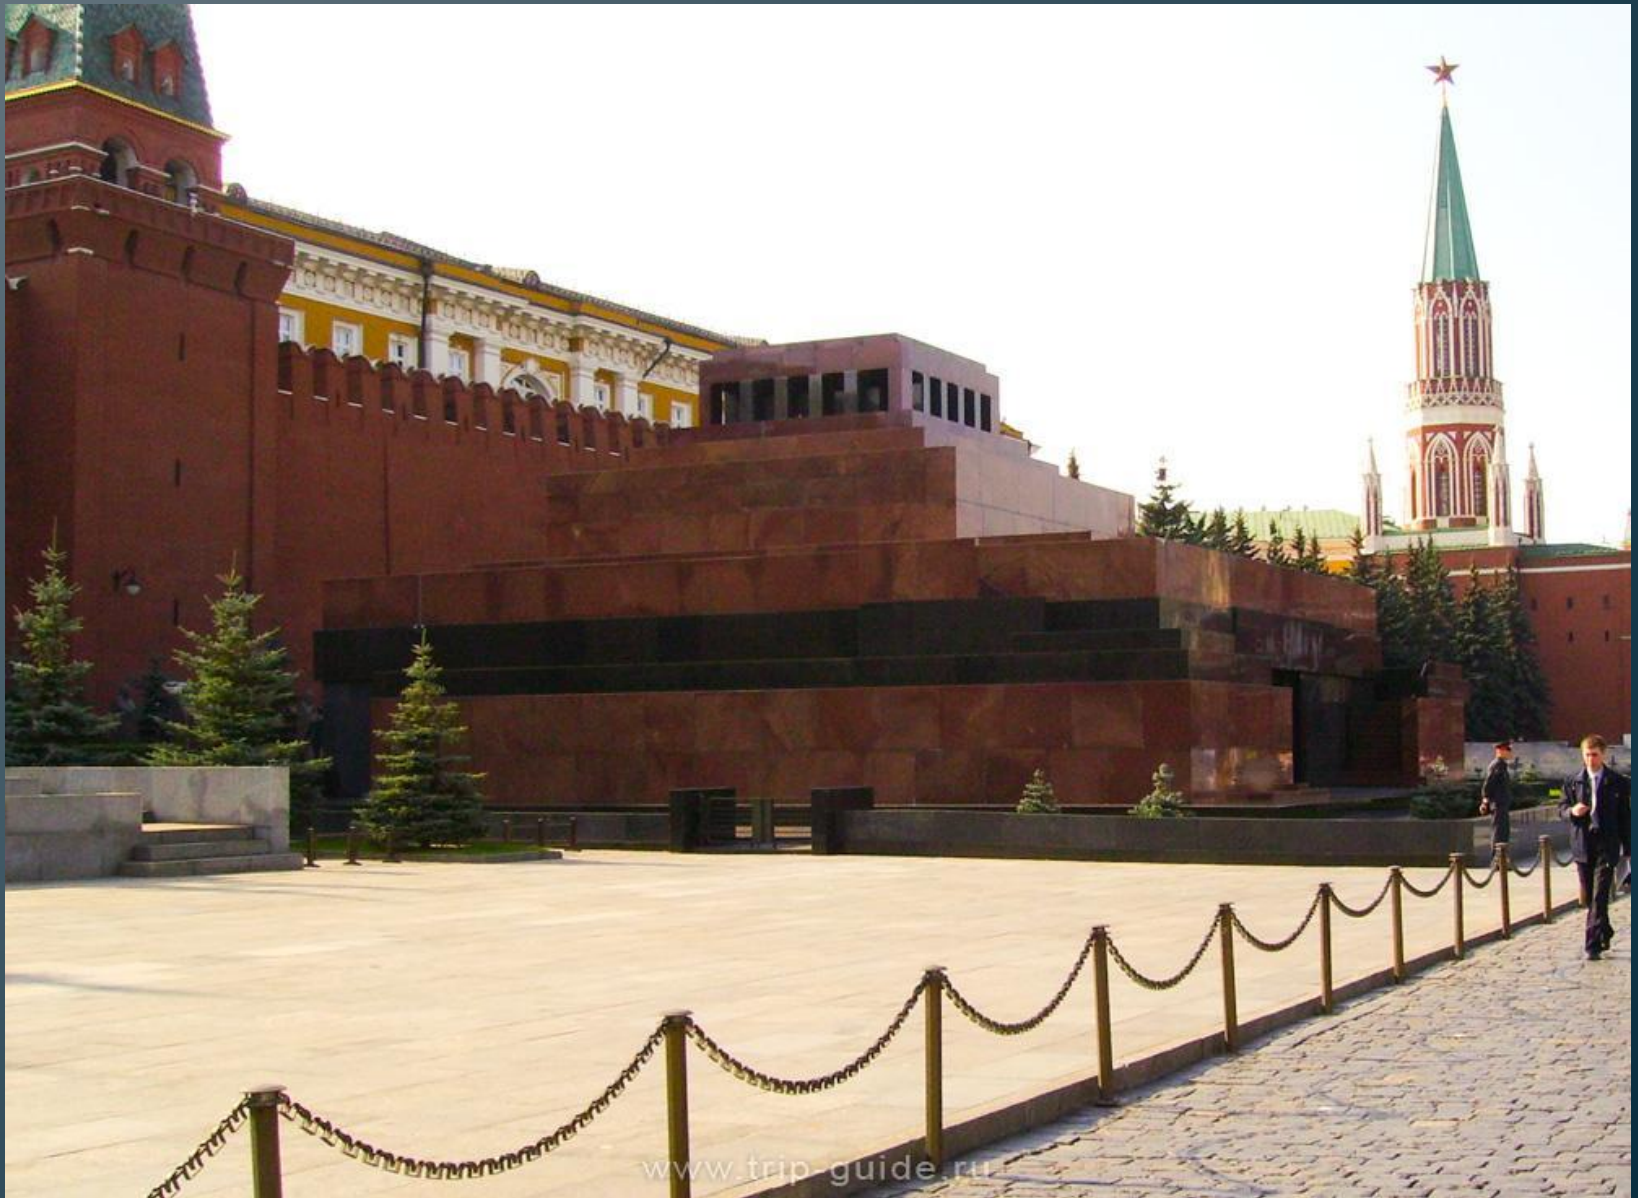

www.trip_guide.ru