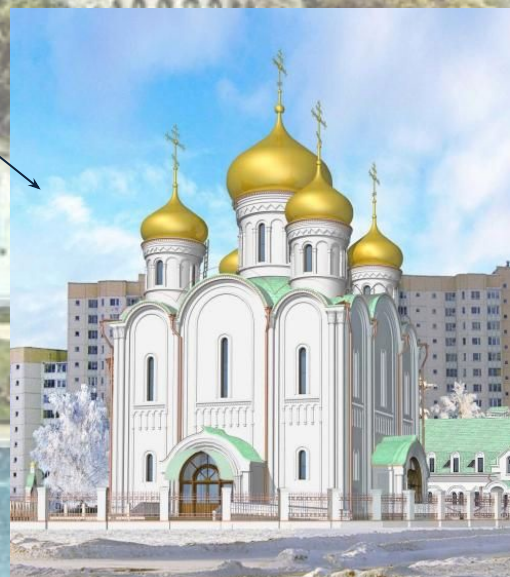

***Перечислите  
материалы,  
использовавшиеся для  
строительства в  
древности***

An aerial photograph of the Palace of Versailles and its extensive gardens. The palace is a large, ornate chateau with a central dome, surrounded by formal gardens with multiple fountains and manicured lawns. The sky is blue with light clouds. Overlaid on the image is large, dark blue Russian text.

# Архитектура древнего Рима:

*Купол*

# Архитектура средневековья:

*базилика*