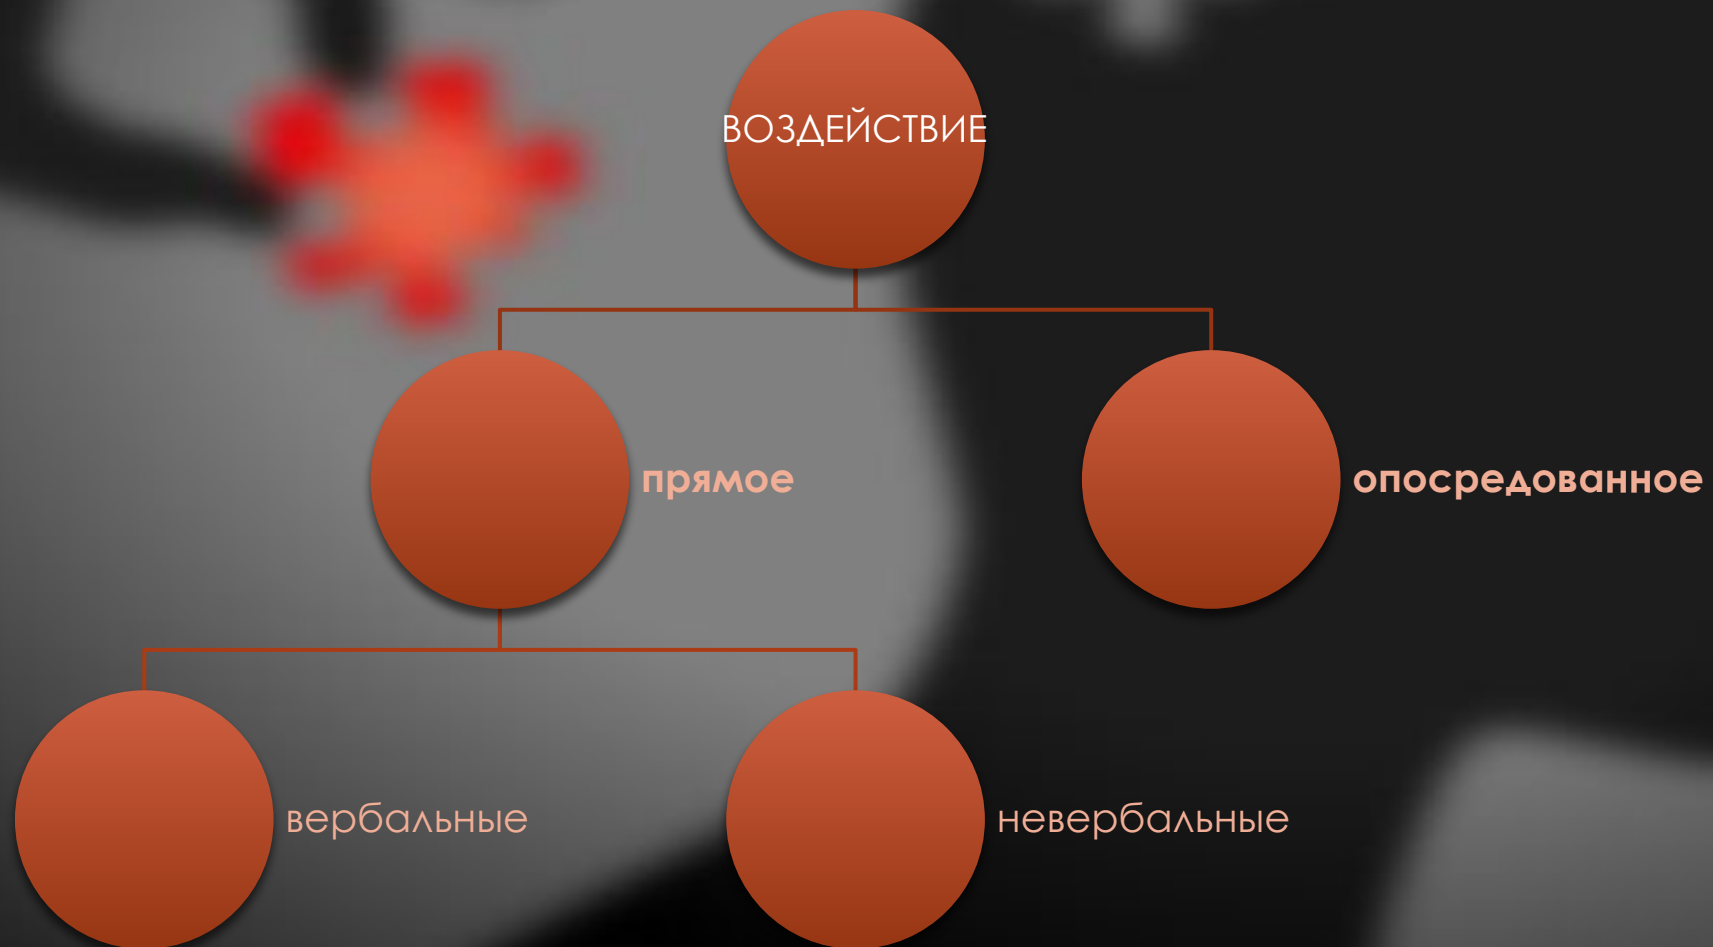

A hand holding a glowing red flower next to a silhouette of a human head. The background is dark gray. The hand is on the left, holding a bright red, multi-petaled flower that glows with a white center. To the right is a dark silhouette of a human head in profile, facing right. The text is centered in the middle of the image.

По допустимости

■ правомерное

■ неправомерное

Способы

Общая схема

Актуальные проблемы

1. Негативное воздействие.

Его признаки