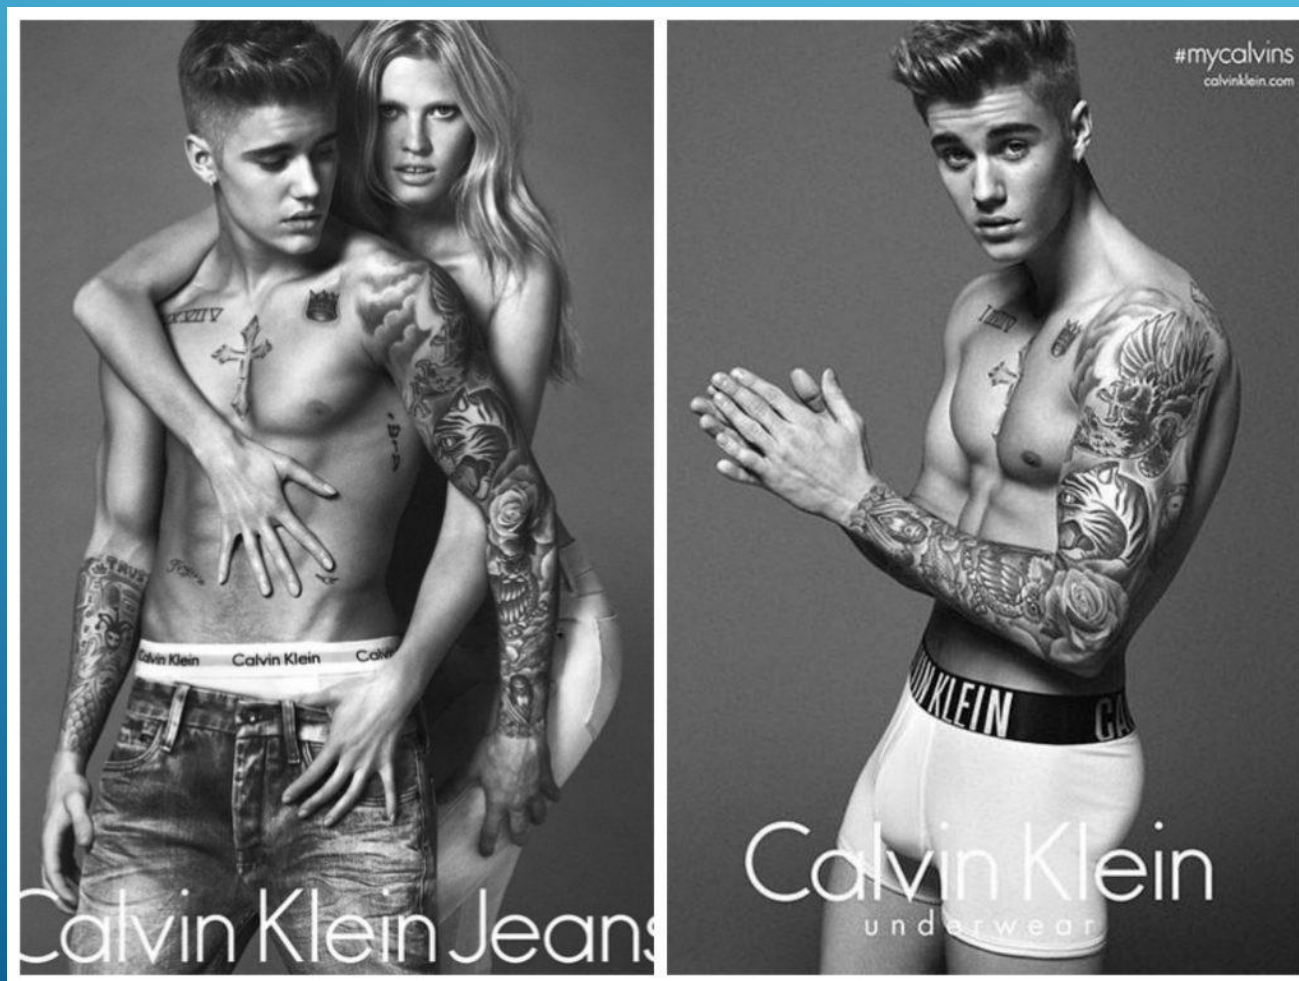

ЯВНАЯ УМЕСТНАЯ СЕКСУАЛЬНАЯ МОТИВАЦИЯ