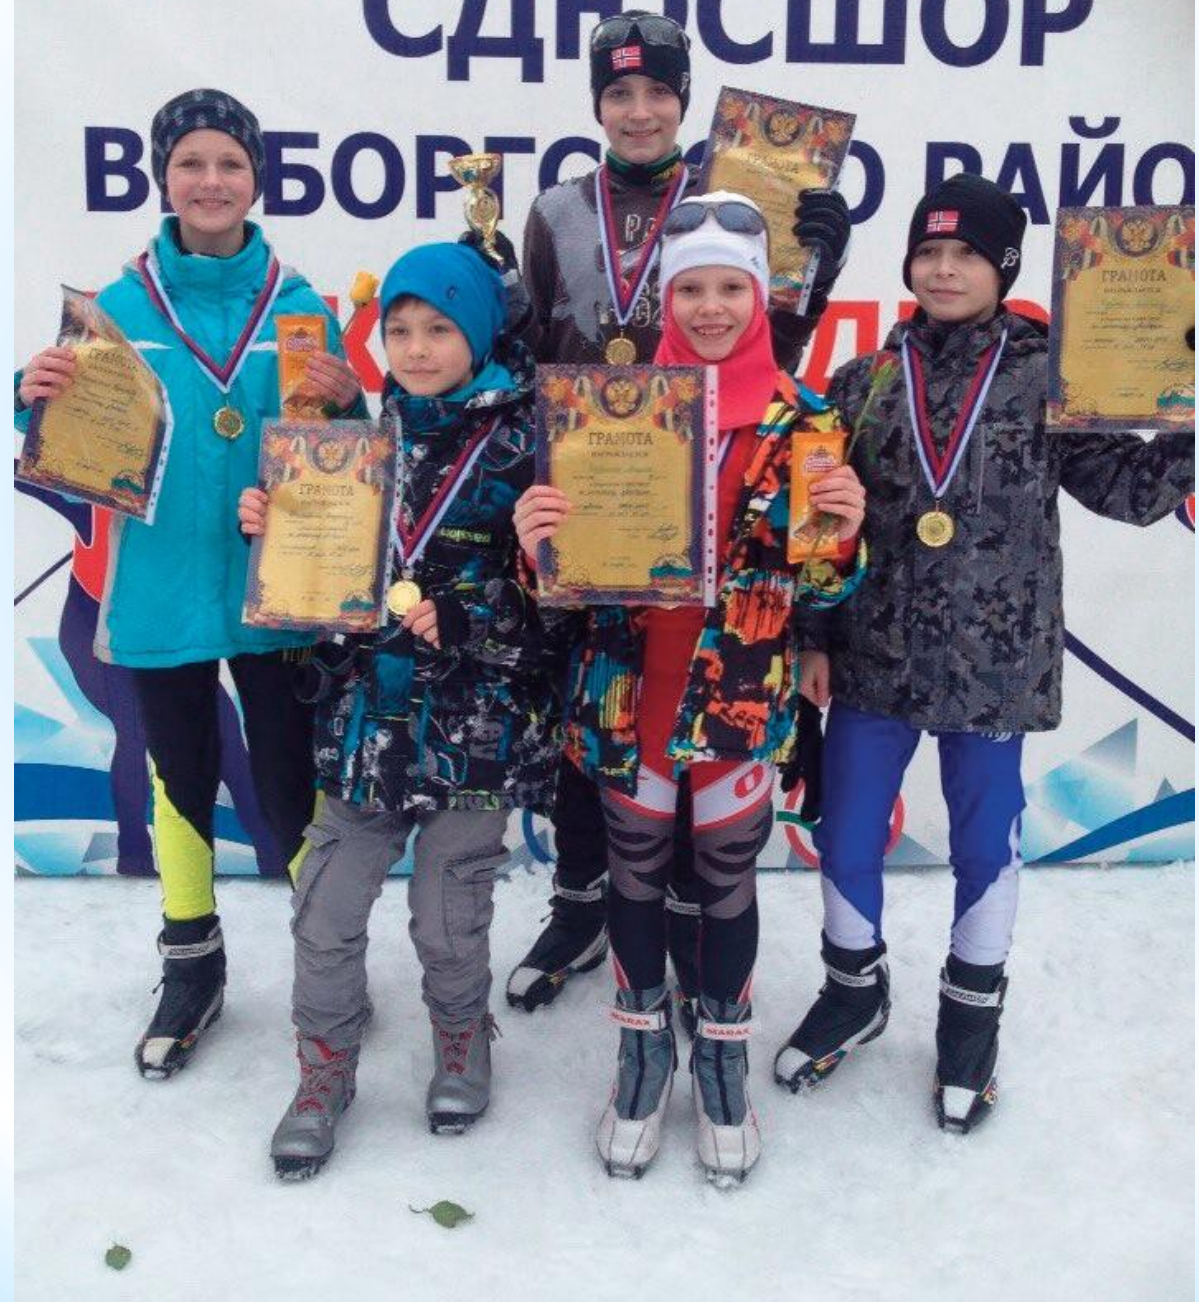

CAWUA and MAWUA

P R E S E N T

A circular photograph showing a collection of trophies and medals. The trophies are arranged on a white display shelf, with several large silver and gold cups and smaller silver cups. Below the trophies, there are two rows of medals, including gold, silver, and bronze ones, some with ribbons. The background is a light-colored wall with a floral pattern. The text "ЛЫЖНОЕ ДВОЕБОРЬЕ" is overlaid in the center of the image.

ЛЫЖНОЕ ДВОЕБОРЬЕ

ОТКРЫТОЕ ПЕРВЕНСТВО

СДЮСШОР

В ЛУБОТСКОМ РАЙОНЕ

ДИПЛОМ
за II место
Арт. 11111111

ДИПЛОМ
за I место
Арт. 11111111

ДИПЛОМ
за III место
Арт. 11111111

2