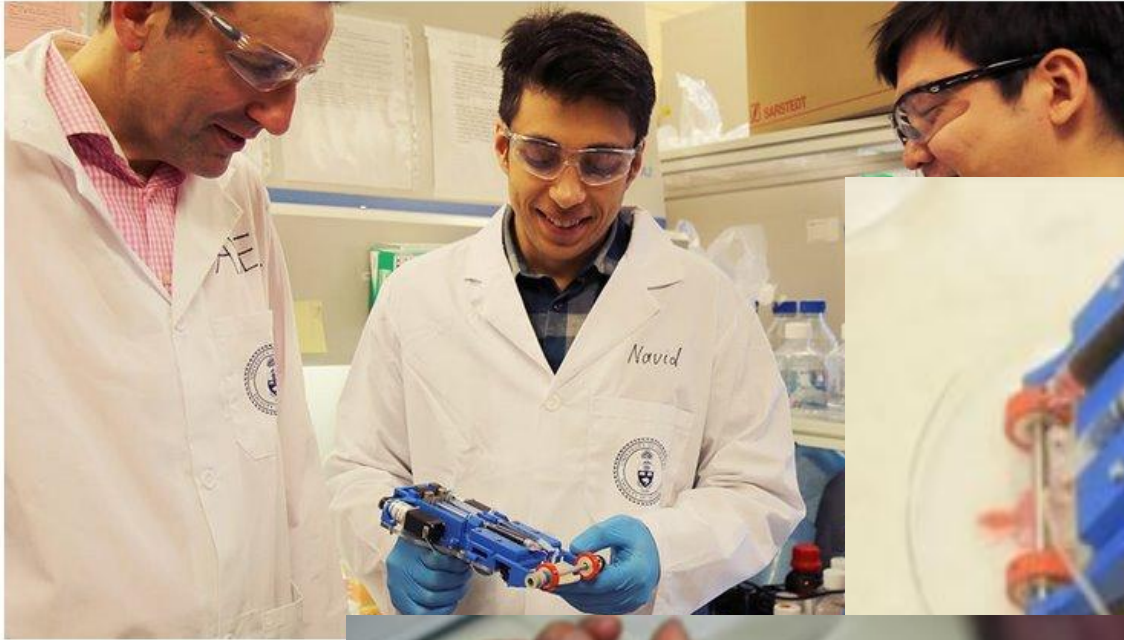

A hand holding a glowing globe with a network map overlay. The globe is illuminated with blue and white light, and the network map shows various nodes and connections across the world. The background is dark blue with a subtle grid pattern.

NY Airport

Lenovo ThinkPad X

Устройства,
управляемые
силой мысли

Project Emma

Фантастический 3-D принтер

Фантастический 3-D принтер

**В ИЗРАИЛЕ НАПЕЧАТАЛИ
ЖИВОЕ СЕРДЦЕ
НА 3D-ПРИНТЕРЕ**

Фантастический 3-D прицел