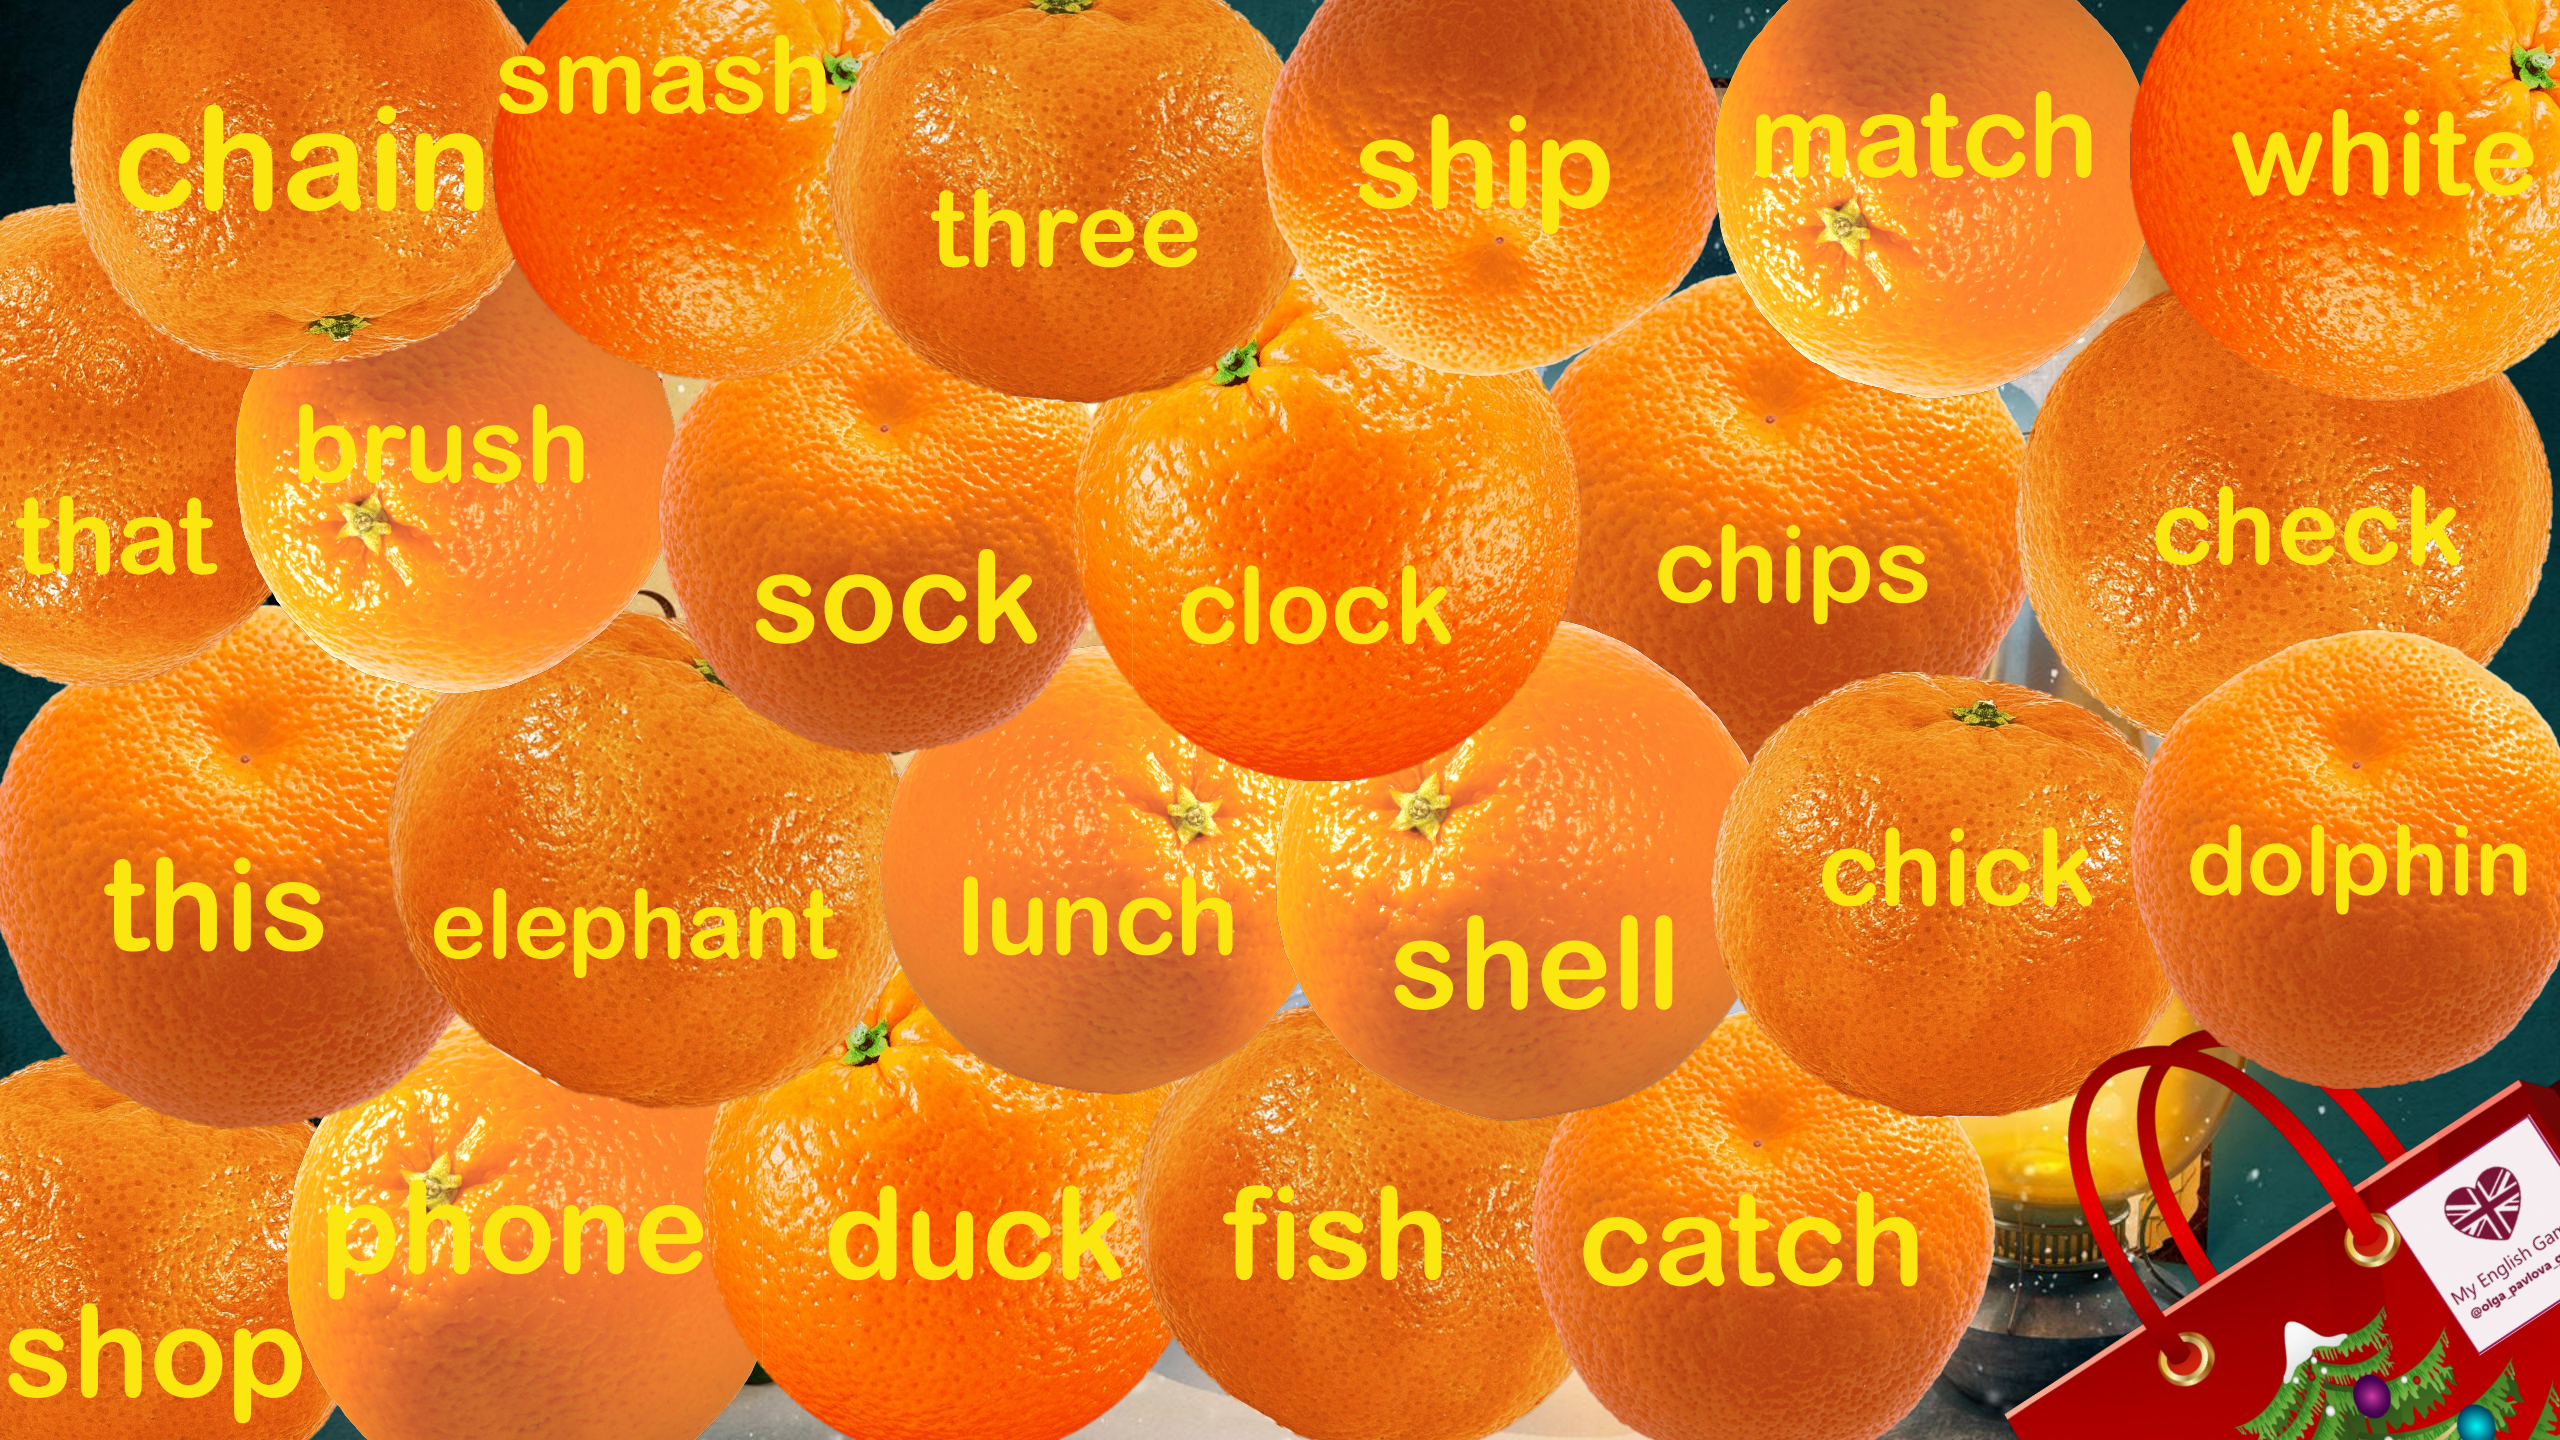

# Reading

(sh, ch, ck, th, wh, ph)

*by Olga Pavlova*

PLA  
Y

chain

smash

three

ship

match

white

brush

that

sock

clock

chips

check

this

elephant

lunch

shell

chick

dolphin

phone

duck