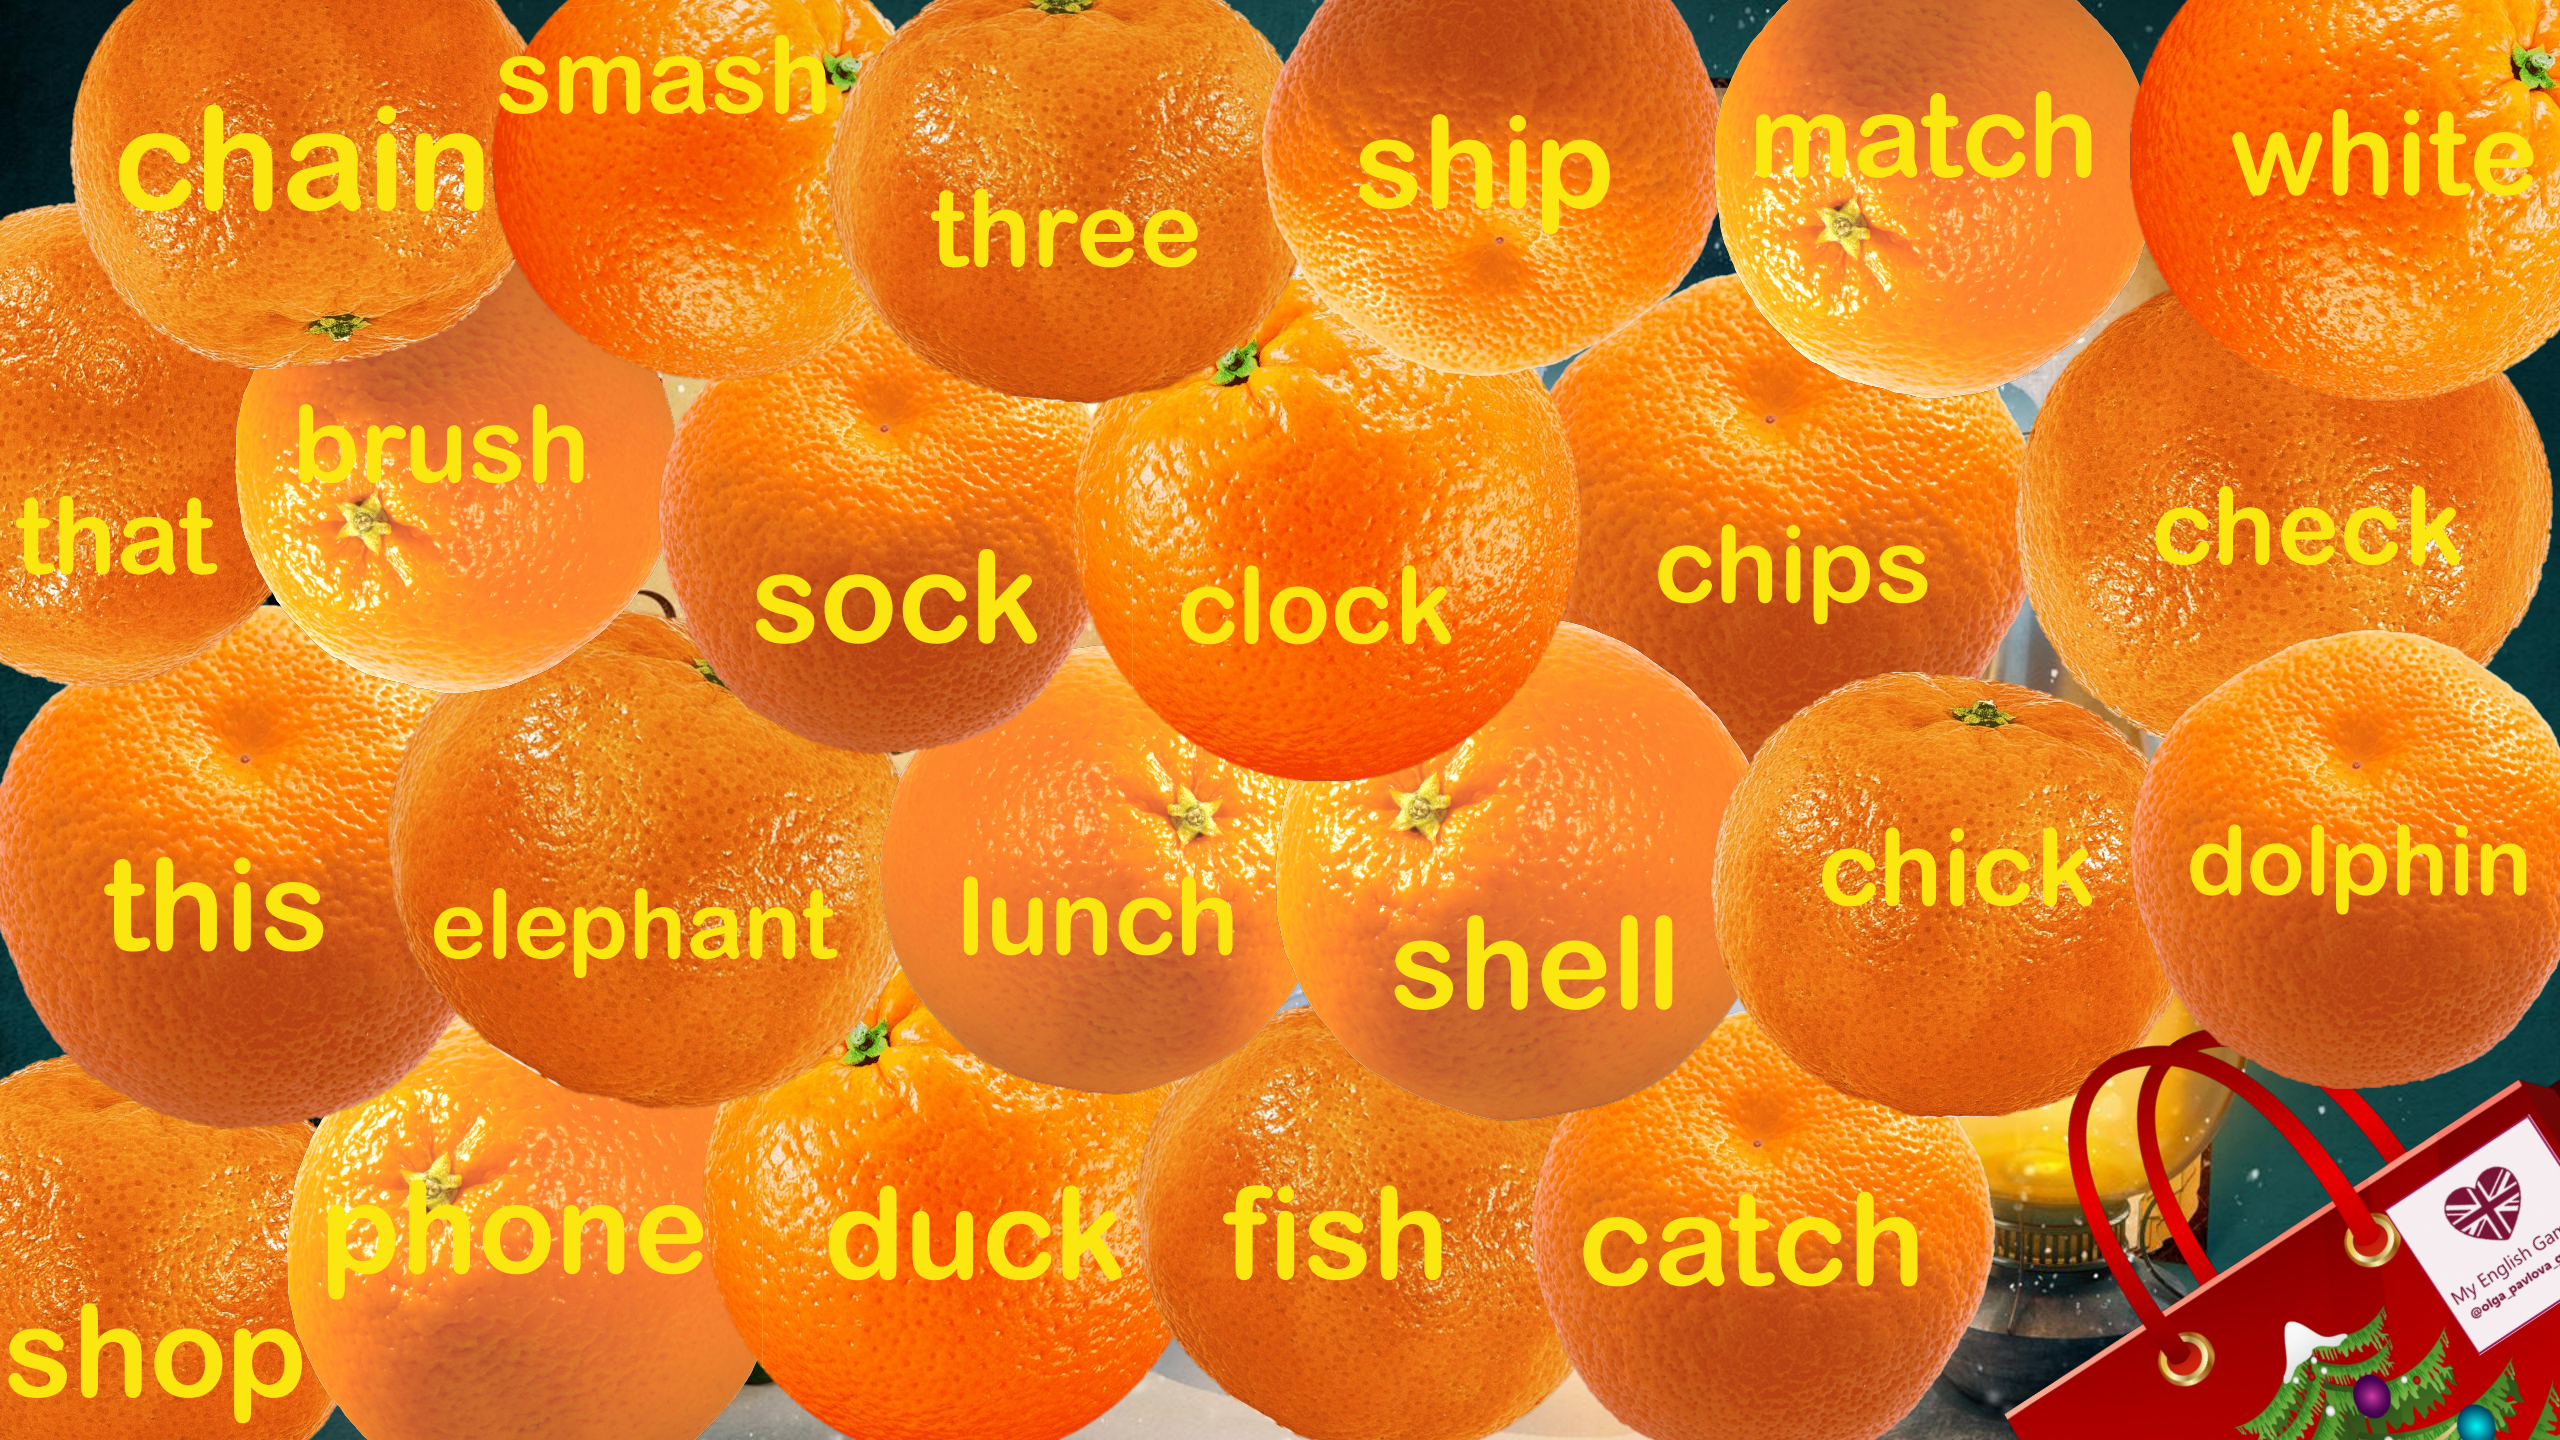

Reading

(sh, ch, ck, th, wh, ph)

by Olga Pavlova

PLA
Y

chain

smash

three

ship

match

white

brush

that

sock

clock

chips

check

this

elephant

lunch

shell

chick

dolphin

phone

duck