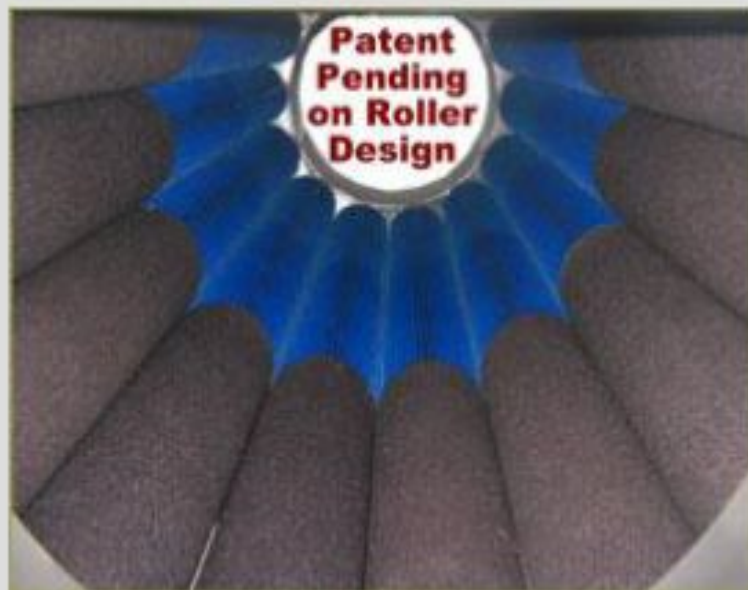

Haith Root Veg Peeler/Polisher

rotary drum with 14 rollers 3m long
starts at rough carborundum rollers
then to counter-rotating bristles
0.8 tons per hour