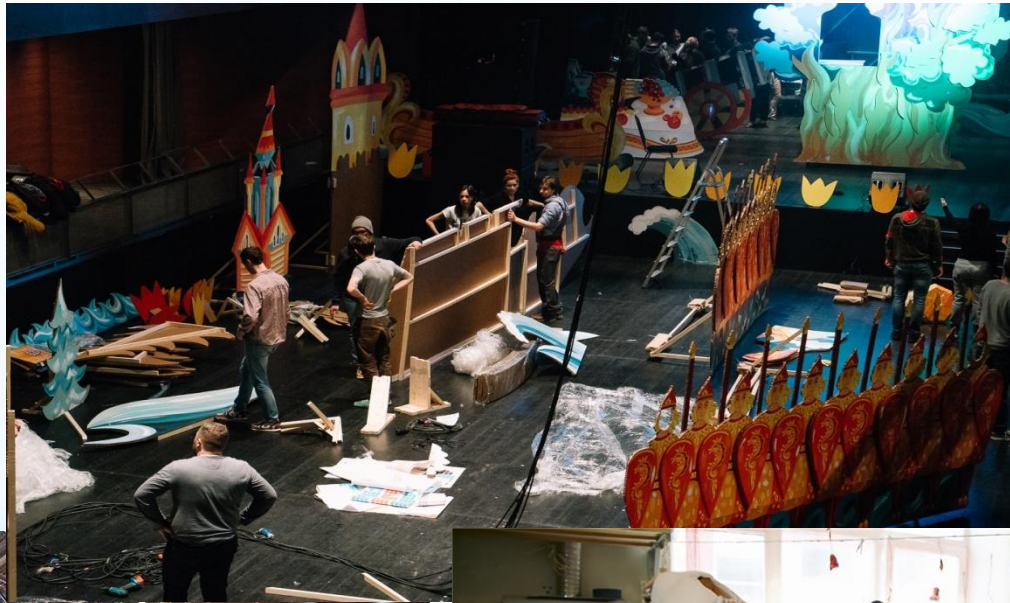

Художник-декоратор