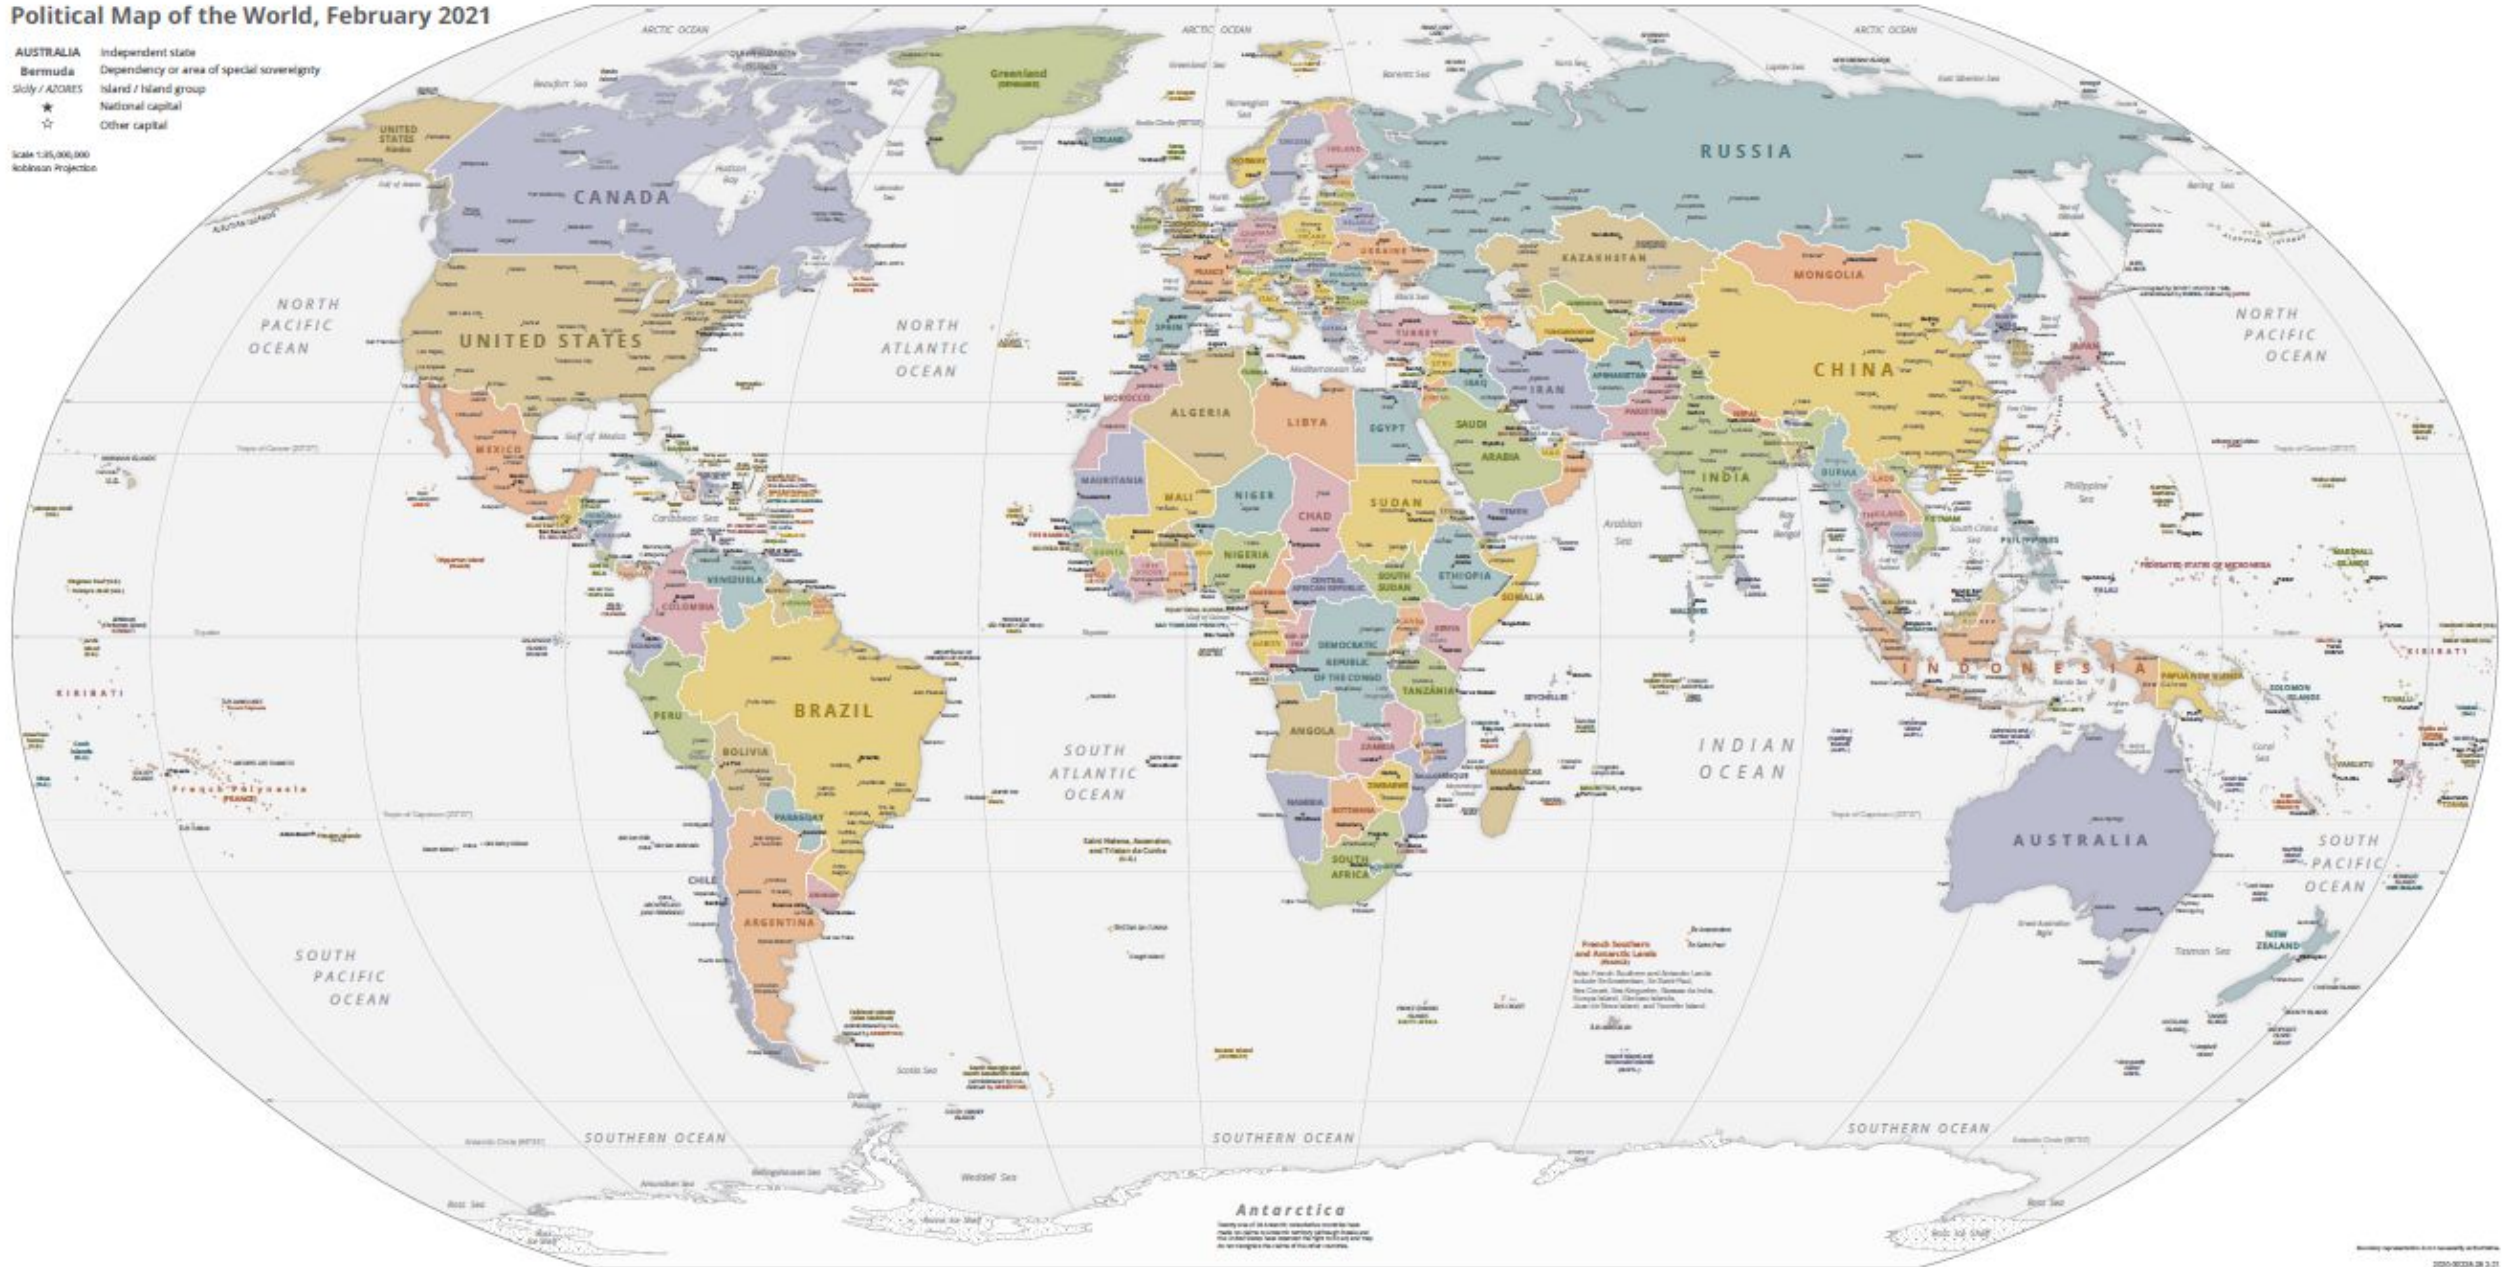

Political Map of the World, February 2021

- AUSTRALIA Independent state
- Bermuda Dependency or area of special sovereignty
- Sully / AZORES Island / Island group
- ★ National capital
- ☆ Other capital

Scale 1:25,000,000
Robinson Projection