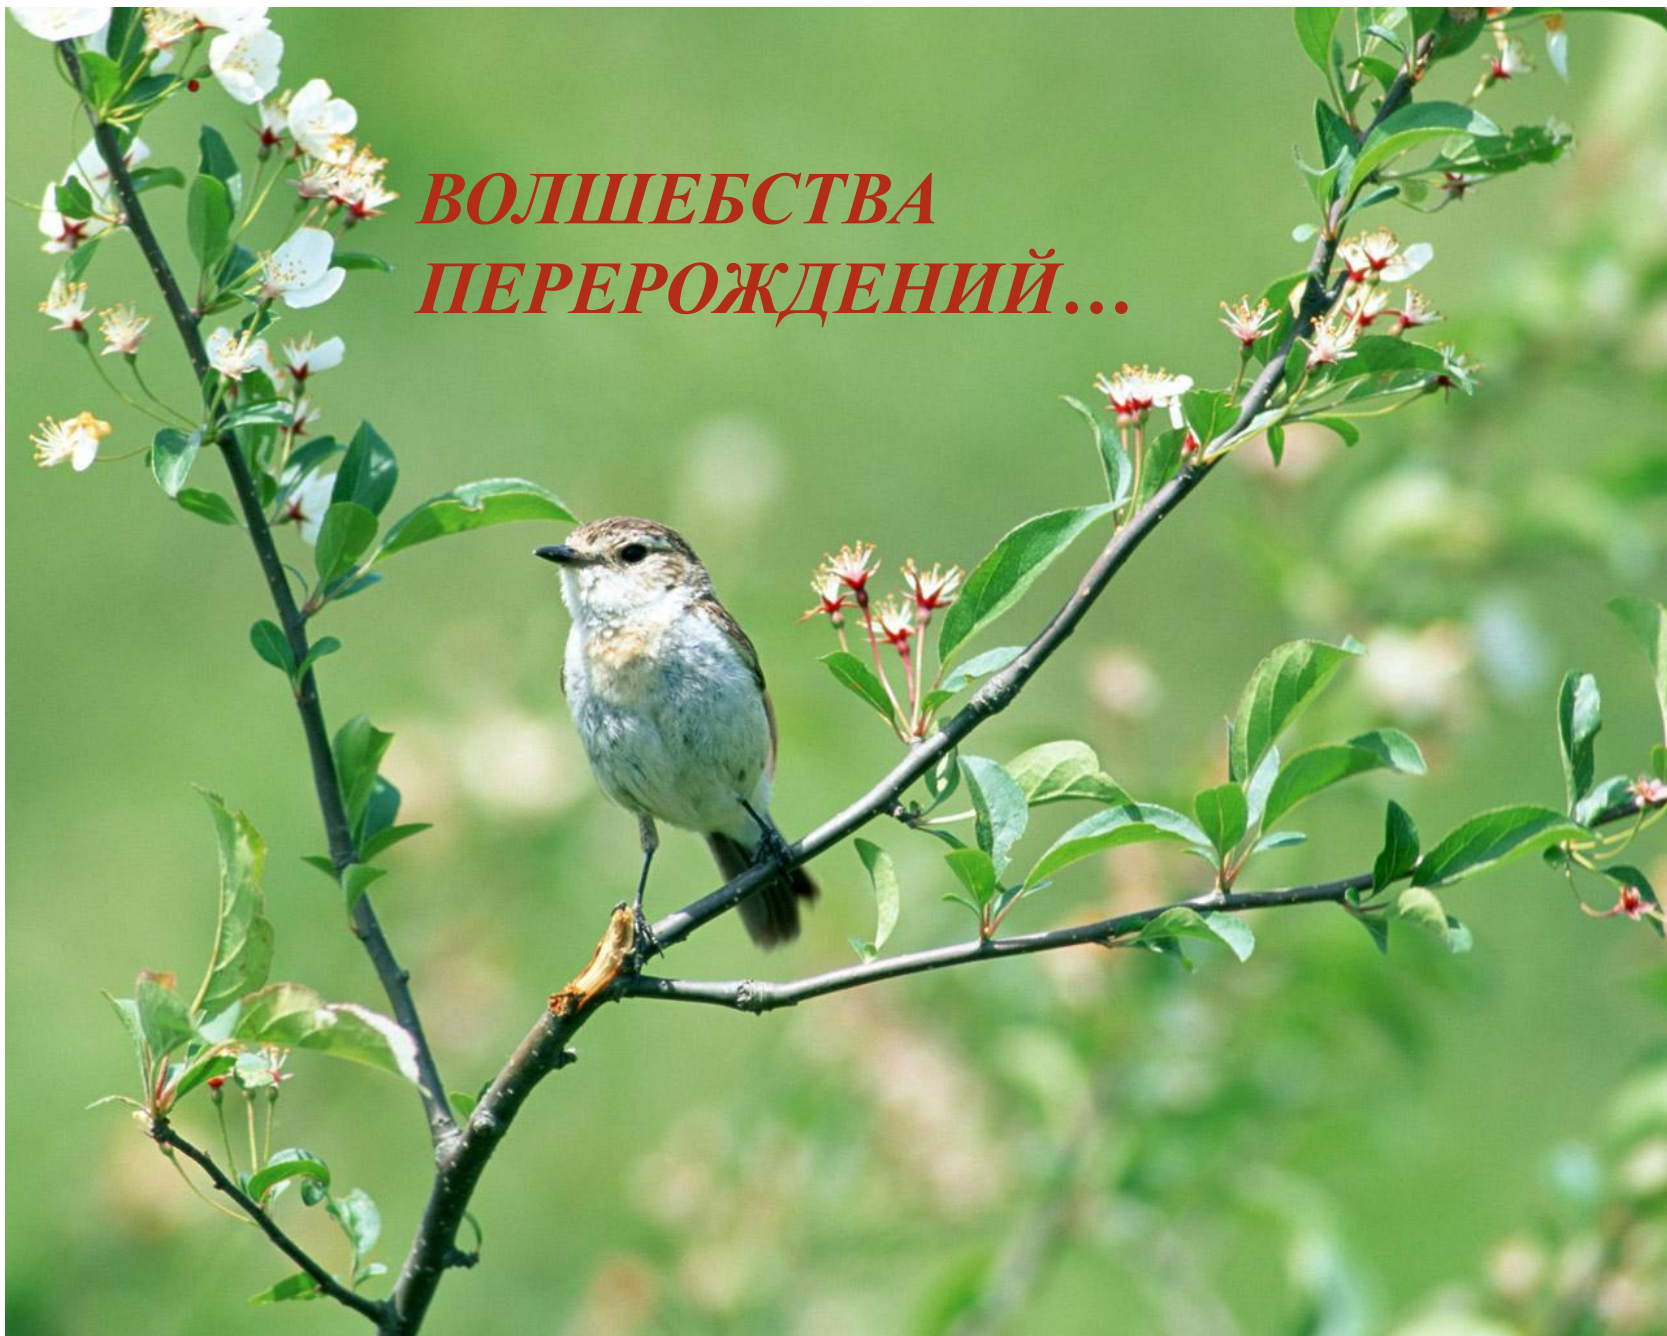

***ВОЛШЕБСТВА
ПЕРЕРОЖДЕНИЙ...***