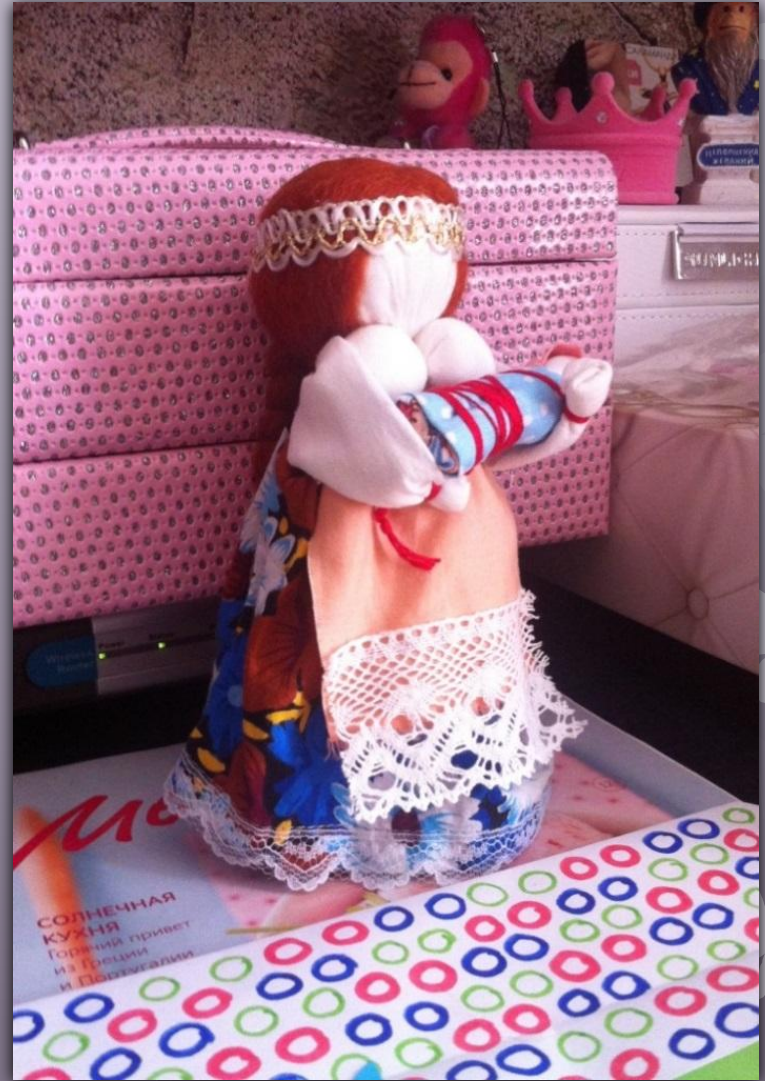

The background is a light purple gradient with several white butterfly silhouettes scattered across it. The butterflies are in various sizes and orientations, some appearing to fly towards the center. The overall aesthetic is soft and artistic.

Handmade with love

Exhibition of handmade works
by Diana Vishnyakova

Doll amulet

Doll amulet

«Sleepy Fairy» doll

Matryoshka (nesting doll)

Matryoshka (nesting doll)

Festive eggs

Felt and thread products

Doll father "Chukcha"

Doll mother "Chukcha"

Doll daughter "Chukcha"

In the dwelling

The process of creating a doll

Embroidery of the peoples of the North

House "Mushroom" lamp