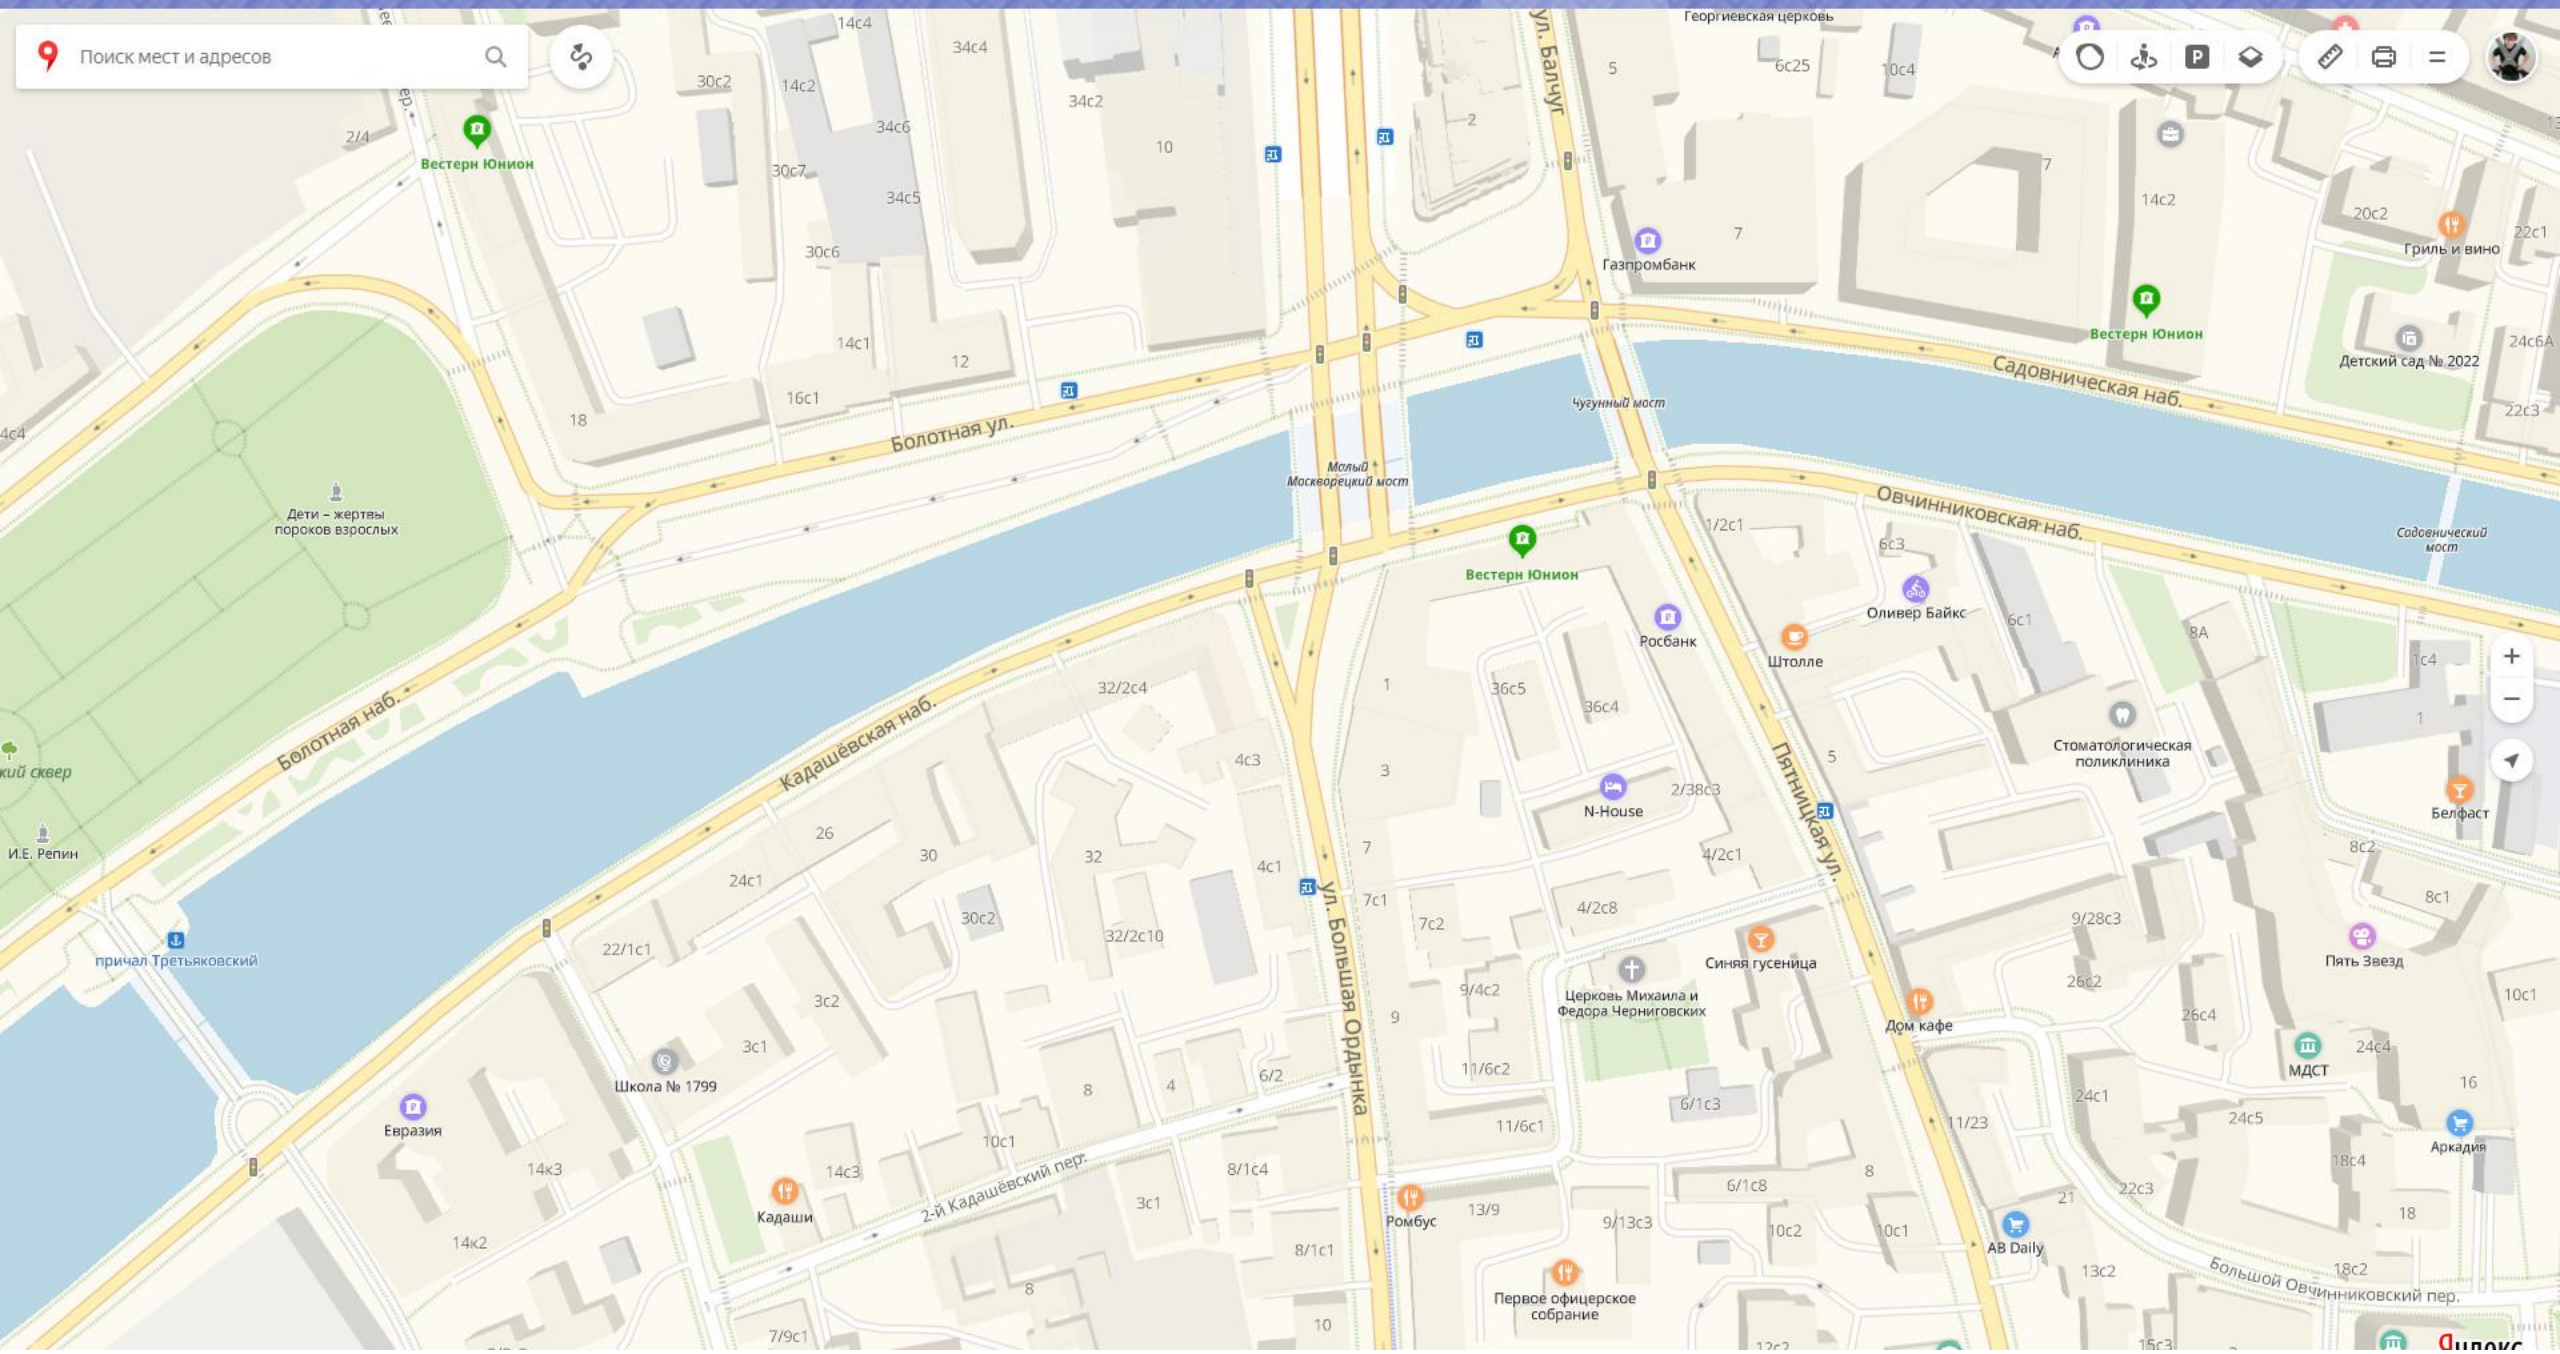

Поиск мест и адресов

Navigation and utility icons: Home, Location, Print, Measure, and Profile.