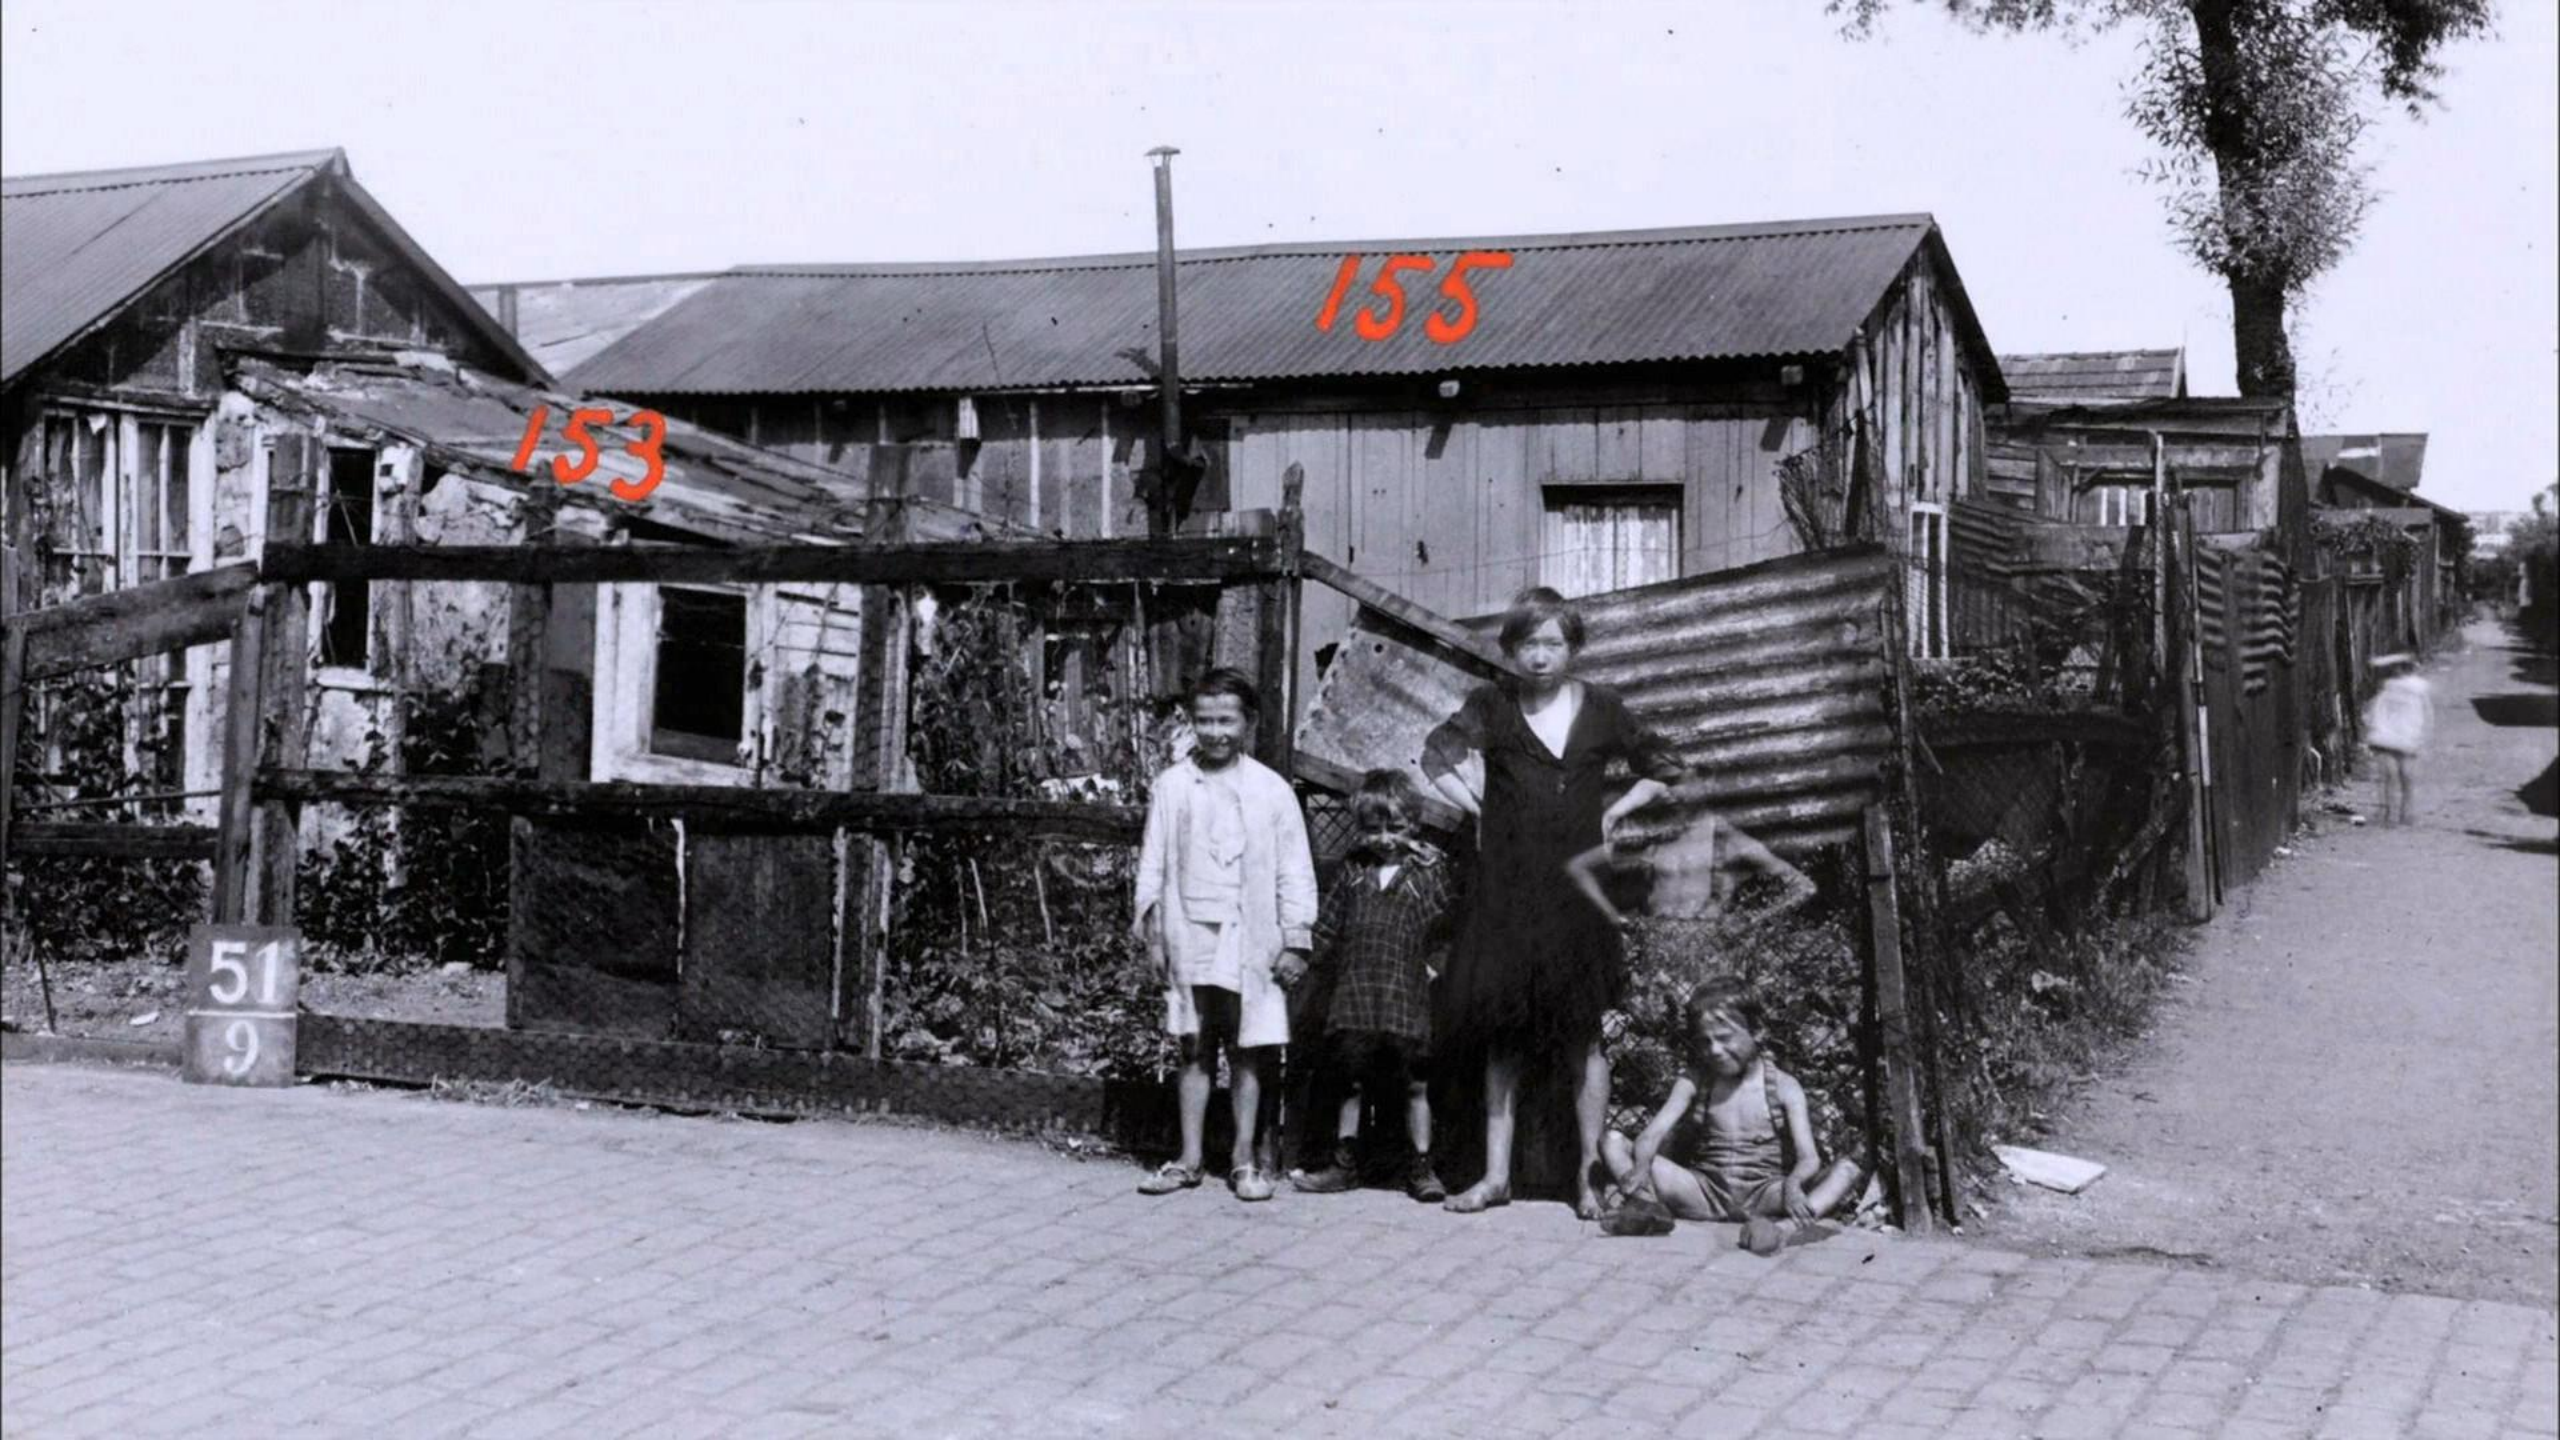

Сталинская
Реконструкция
Москвы
1935

153

155

51
9

IVECO
ET 926 VL

BOSS

BERLIN

P

FIGURE 11. By November 6 only one-quarter of the right-angle turn was left.

FIGURE 12. November 8. The rear of the building begins to show in this picture.

FIGURE 13. November 11. Next to last day and only a few feet to go.