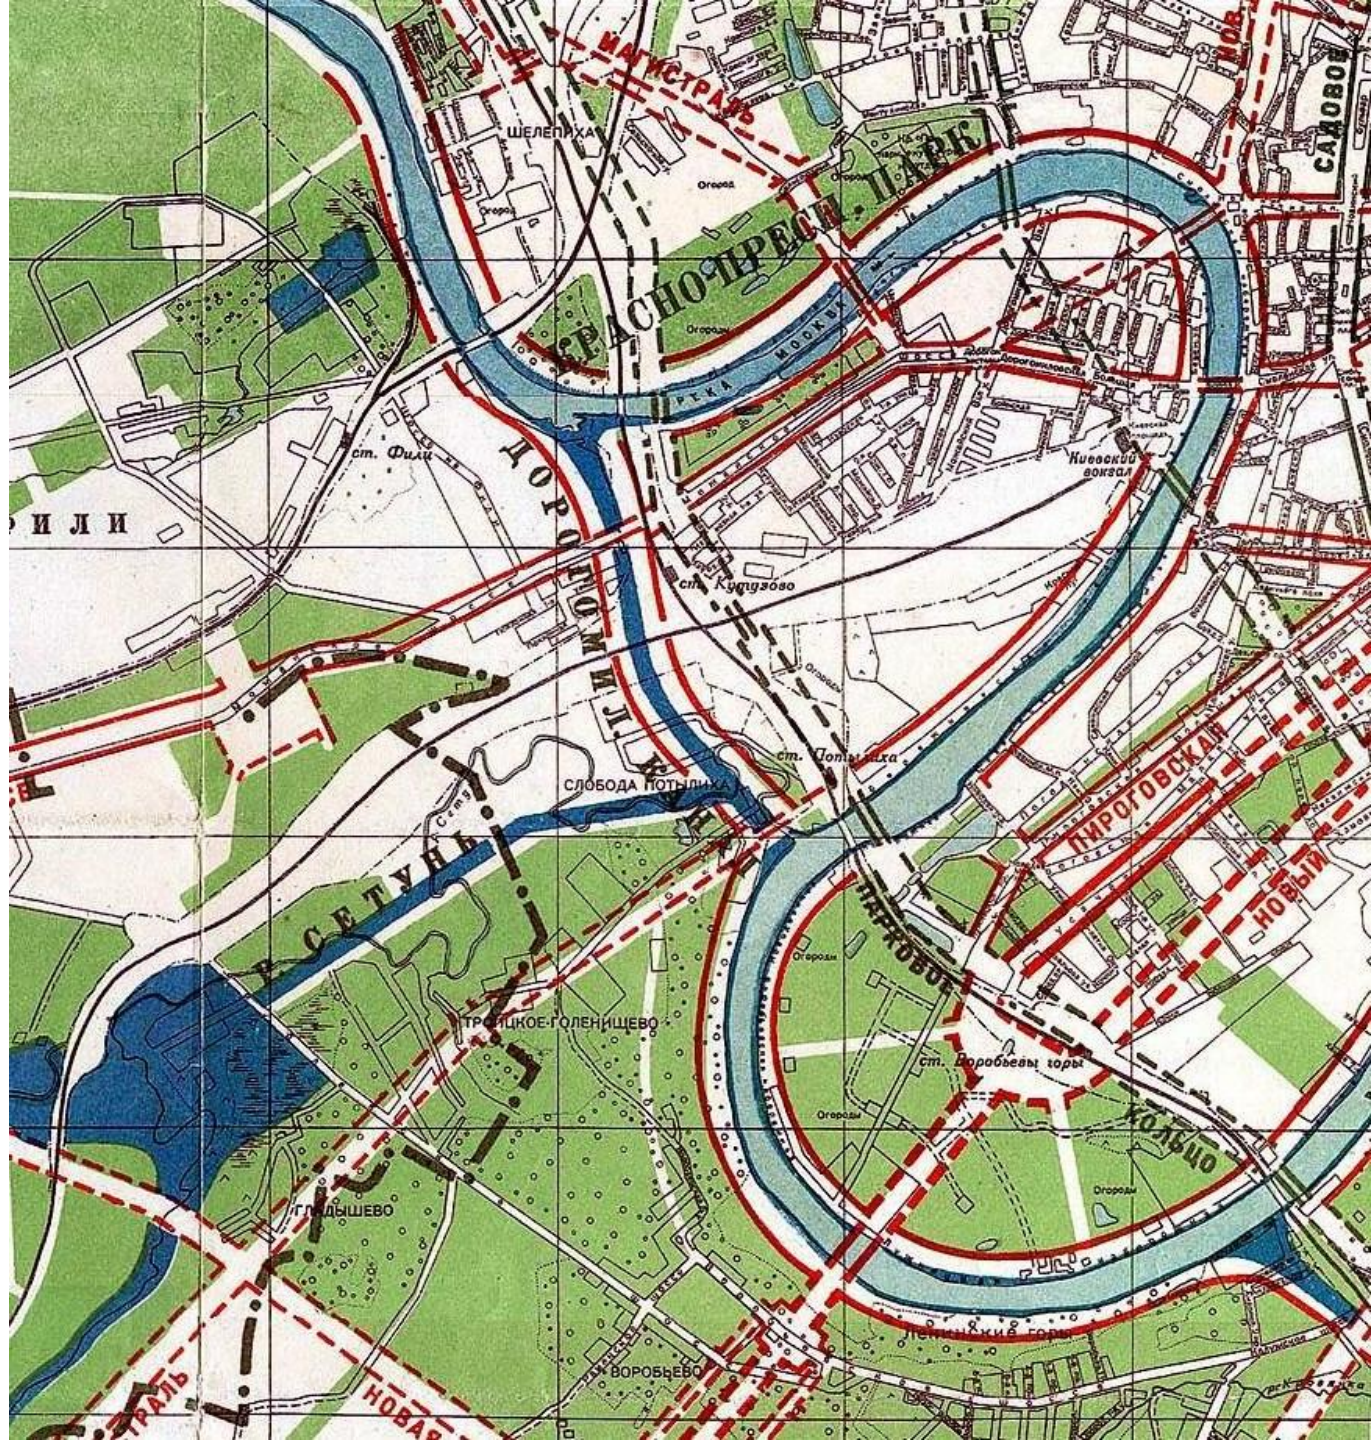

МОСКОВИЦКАЯ

МОСКОВИЦКАЯ

МОСКОВИЦКАЯ

МОСКОВИЦКАЯ

МОСКОВИЦКАЯ

МОСКОВИЦКАЯ

МОСКОВИЦКАЯ

МОСКОВИЦКАЯ

IV.

Аэрофлот

Арка героев

Военный наркомат

ДОМ КНИГИ

План обводнения

Передвижка

FIGURE 4. As the building appeared on October 14 ready for the move to start.

FIGURE 5. On October 18 the structure had reached the end of the straight move.

FIGURE 6. October 25 showing curved walk in place. The building turn has been started.

FIGURE 7. By October 28 the turn of the building was becoming quite apparent.

FIGURE 8. Two days later on October 30 shows one-third of the turn completed.

FIGURE 9. On November 1 the structure had moved around to the half-way point.

FIGURE 10. November 4. The front face of the building has now disappeared from view.