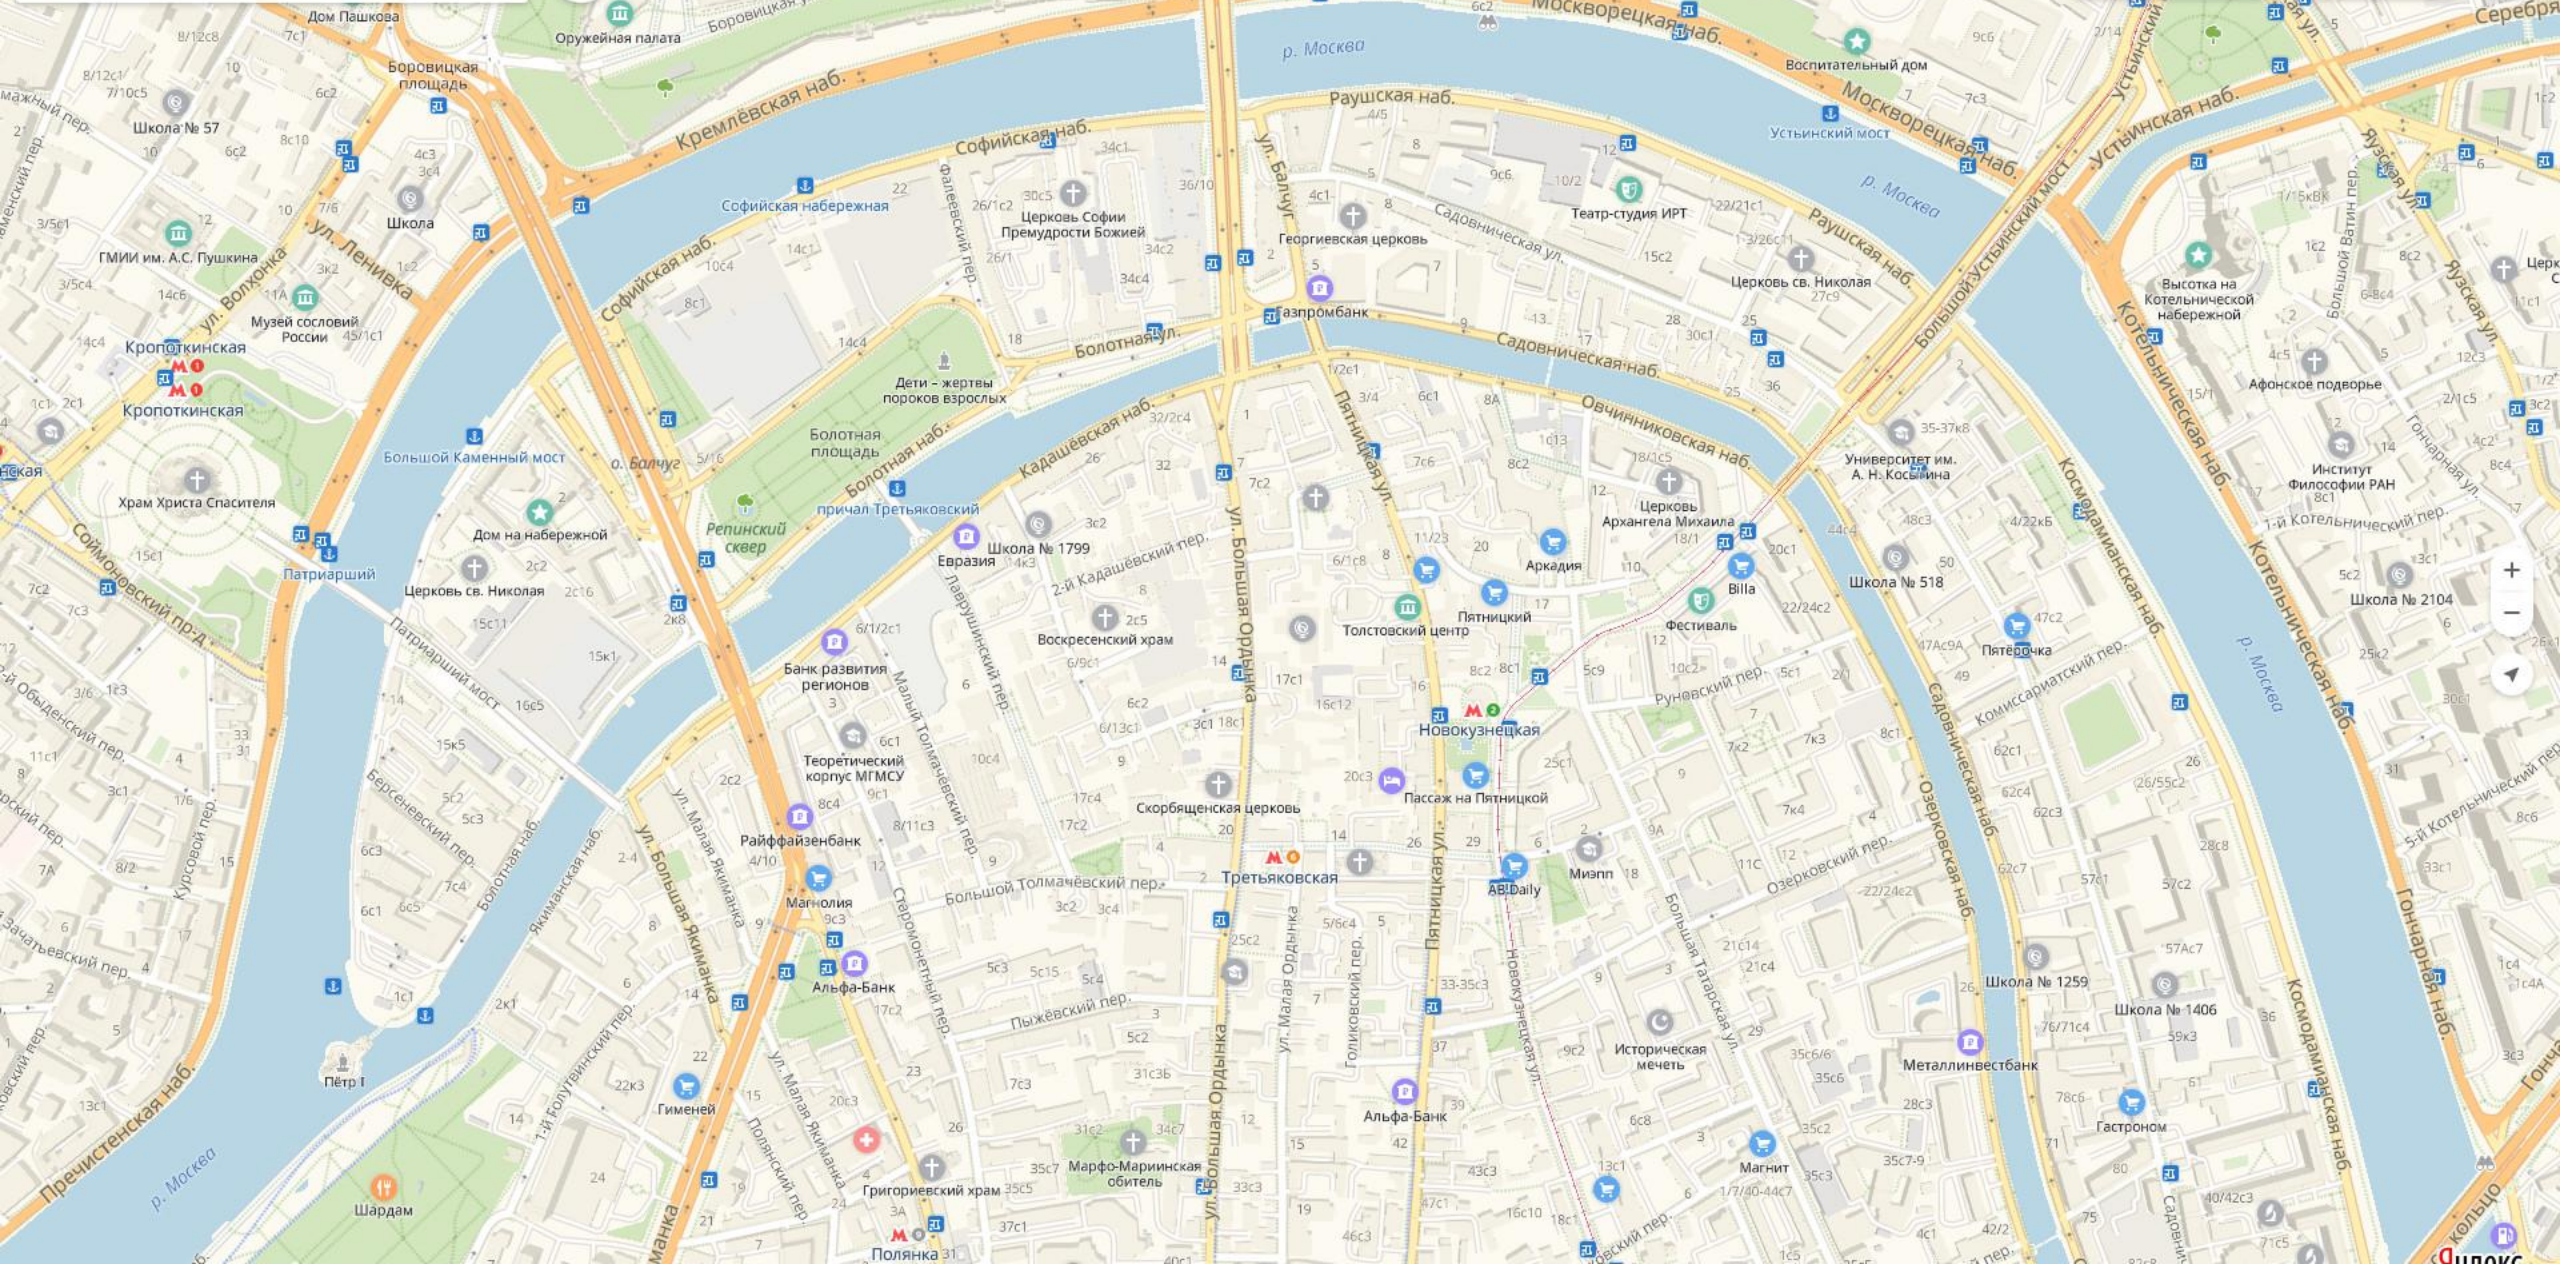

Поиск мест и адресов

Navigation and utility icons: Home, Location, Print, Full Screen, and a profile picture icon.