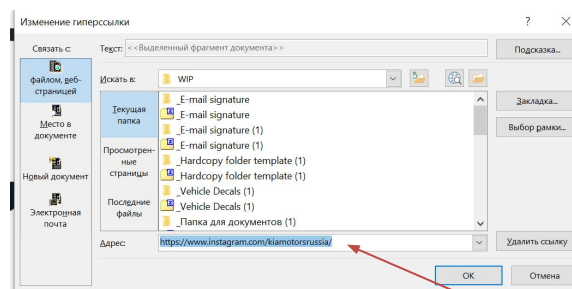

Лого ДЦ

KIA Movement that inspires
FAVORIT MOTORS

Даниил Власов
Менеджер по маркетингу

E Danil.vlasov@kia.ru
M +7 916 123 45 67
T +7 495 966 34 00 ext. 1111

115054, Россия, г.Москва, ул.Валовая, д. 26
Бизнес-центр «Light House», 9 этаж

115054, Russia, Moscow, Valovaya str. 26
Business center «Light House», floor 9

www.kia.ru

Фамилия Имя – Kia Signature Bold, 7pt

Должность – Kia Signature Regular, 7pt

Как работать с подписью:

1) Все правки делаем в Word. После корректировки через Copy-Paste вставляем в окошко подписи и сохраняем.
2) Подпись представляет собой таблицу с невидимыми границами, в ячейки которой вставляется необходимая информация. Почта, телефон, сайт – Kia Signature Regular, 7pt
3) Если не получается «попасть» в невидимую ячейку, то выделяем все и выбираем «Все границы». После нужных правок – убираем все границы, оставляя только вертикальные. Адрес – Kia Signature Regular, 7pt
  Название Дилера – примерно 1/2 от лого Kia
4) Гиперссылки на соцсети ставим свои. Если каких-то каналов нет, то просто удаляем или оставляем с ссылками на общие соцсети Kia.ru, по желанию.
5) Гиперссылки делаем следующим образом – правой кнопкой мыши выделяем иконку соцсети и заменяем адрес на нужный