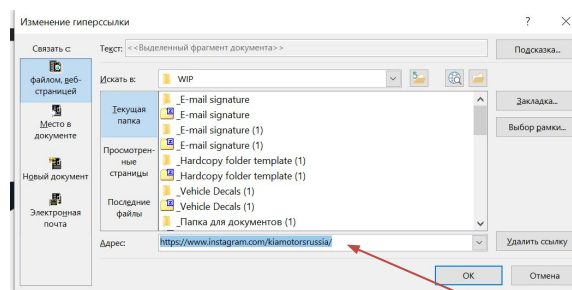

Лого ДЦ

KIA Movement that inspires
FAVORIT MOTORS

Даниил Власов
Менеджер по маркетингу

E Danil.vlasov@kia.ru
M +7 916 123 45 67
T +7 495 966 34 00 ext. 1111

115054, Россия, г.Москва, ул.Валовая, д. 26
Бизнес-центр «Light House», 9 этаж

115054, Russia, Moscow, Valovaya str. 26
Business center «Light House», floor 9

www.kia.ru

Фамилия Имя – Kia Signature Bold, 7pt

Должность – Kia Signature Regular, 7pt

Как работать с подписью:

1) Все правки делаем в Word. После корректировки через Copy-Paste вставляем в окошко подписи и сохраняем.
2) Подпись представляет собой таблицу с невидимыми границами, в ячейки которой вставляется необходимая информация. Почта, телефон, сайт – Kia Signature Regular, 7pt
3) Если не получается «попасть» в невидимую ячейку, то выделяем все и выбираем «Все границы». После нужных правок – убираем все границы, оставляя только вертикальные. Адрес – Kia Signature Regular, 7pt
  Название Дилера – примерно 1/2 от лого Kia
4) Гиперссылки на соцсети ставим свои. Если каких-то каналов нет, то просто удаляем или оставляем с ссылками на общие соцсети Kia.ru, по желанию.
5) Гиперссылки делаем следующим образом – правой кнопкой мыши выделяем иконку соцсети и заменяем адрес на нужный