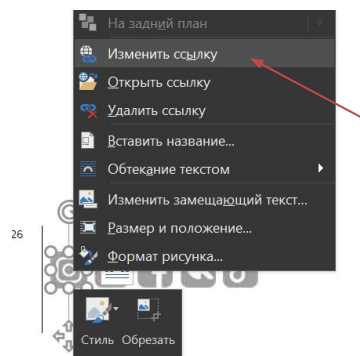

Лого ДЦ

KIA Movement that inspires
FAVORIT MOTORS

Даниил Власов
Менеджер по маркетингу

E Danil.vlasov@kia.ru
M +7 916 123 45 67
T +7 495 966 34 00 ext. 1111

115054, Россия, г.Москва, ул.Валовая, д. 26
Бизнес-центр «Light House», 9 этаж

115054, Russia, Moscow, Valovaya str. 26
Business center «Light House», floor 9

www.kia.ru

Фамилия Имя – Kia Signature Bold, 7pt

Должность – Kia Signature Regular, 7pt

Как работать с подписью:

1) Все правки делаем в Word. После корректировки через Copy-Paste вставляем в окошко подписи и сохраняем.
2) Подпись представляет собой таблицу с невидимыми границами, в ячейки которой вставляется необходимая информация. Почта, телефон, сайт – Kia Signature Regular, 7pt
3) Если не получается «попасть» в невидимую ячейку, то выделяем все и выбираем «Все границы». После нужных правок – убираем все границы, оставляя только вертикальные. Адрес – Kia Signature Regular, 7pt
  Название Дилера – примерно 1/2 от лого Kia
4) Гиперссылки на соцсети ставим свои. Если каких-то каналов нет, то просто удаляем или оставляем с ссылками на общие соцсети Kia.ru, по желанию.
5) Гиперссылки делаем следующим образом – правой кнопкой мыши выделяем иконку соцсети и заменяем адрес на нужный