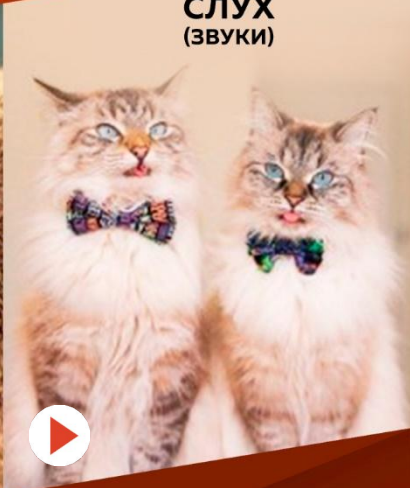

СЛУХ
(ЗВУКИ)