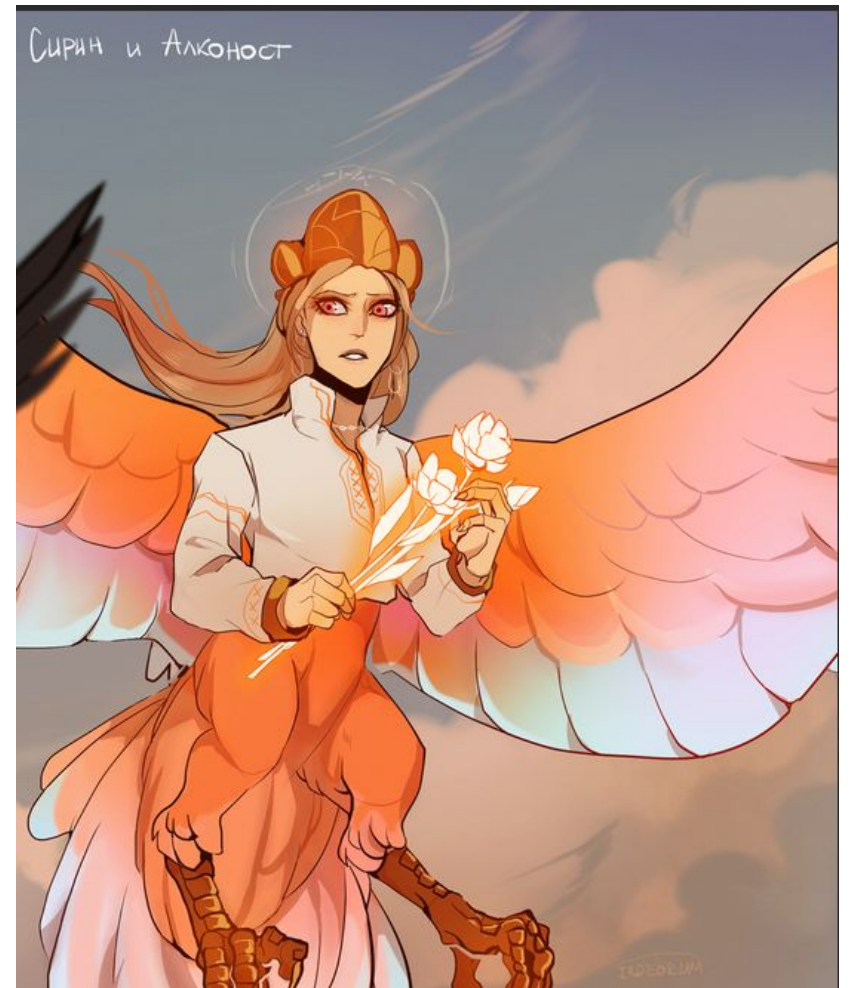

• DUNG LEE •

Magus house is very bright.
Everywhere you can see different
amulets, plants and other magic stuff.

Garden behind the Magus House.
Full of different magic flowers.
It's comfy and chill place.

Black flower

White flowers

Dark red flowers
(like fire)

Monsters in these locations

Fairy Feline.

Look after small village.

She looks not like a flower, but like flower's leaves

Emotions: smile, frown, nervous

Rabbit girl

Curious rabbit, smaller then Cat Girl

Emotions: smile, wonder

Cat girl

Elder girl, more calm then Rabbit Girl

Emotions: smile, frown,

Alkonost

Usually they talk. But those who've met Isabel were silence.

They are bright and honored.

Colorful village

Red sand beach

Girl-Raven.

Her hands are full of black raven feathers. Her head is covered by the hood.

Her eyes are grey and very sad.

Words she said sounds like a poem. With rhythm.