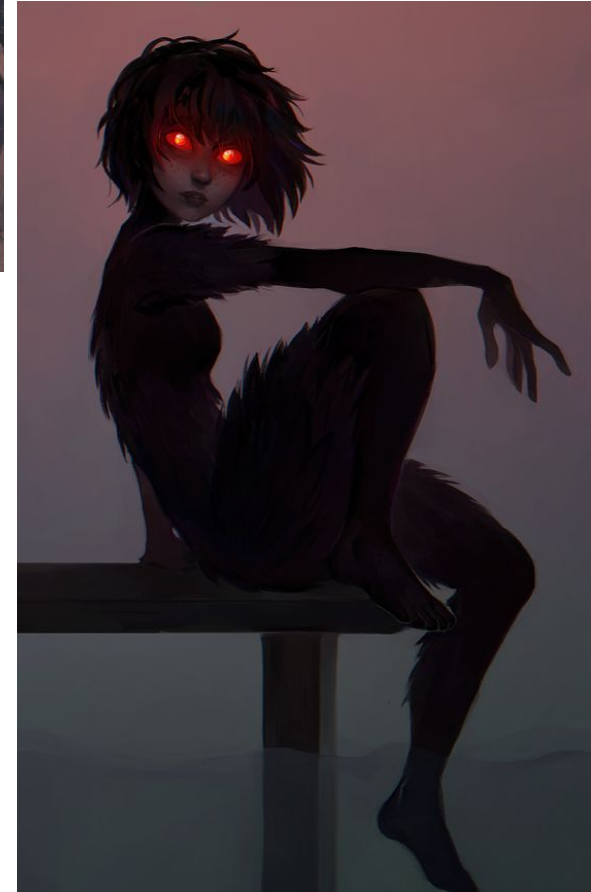

• DUNG LEE •

Magus house is very bright.
Everywhere you can see different
amulets, plants and other magic stuff.

Garden behind the Magus House.
Full of different magic flowers.
It's comfy and chill place.

Black flower

White flowers

Dark red flowers
(like fire)

Monsters in these locations

Fairy Feline.

Look after small village.

She looks not like a flower, but like flower's leaves

Emotions: smile, frown, nervous

Rabbit girl

Curious rabbit, smaller then Cat Girl

Emotions: smile, wonder

Cat girl

Elder girl, more calm then Rabbit Girl

Emotions: smile, frown,

Alkonost

Usually they talk. But those who've met Isabel were silence.

They are bright and honored.

Colorful village

Red sand beach

Girl-Raven.

Her hands are full of black raven feathers. Her head is covered by the hood.

Her eyes are grey and very sad.

Words she said sounds like a poem. With rhythm.