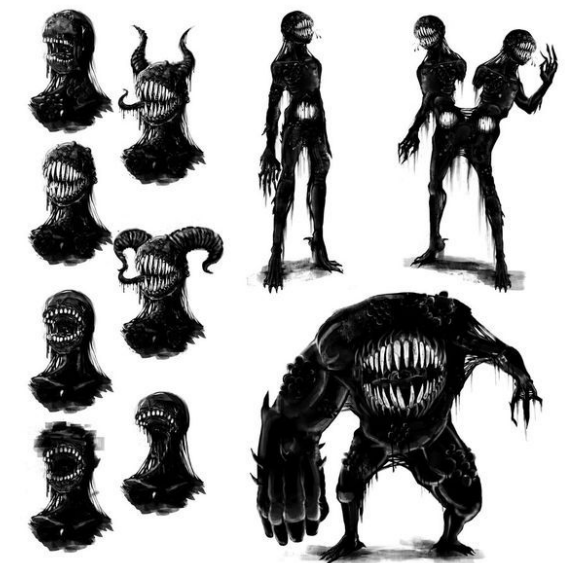

• DUNG LEE •

Magus house is very bright.
Everywhere you can see different
amulets, plants and other magic stuff.

Garden behind the Magus House.
Full of different magic flowers.
It's comfy and chill place.

Black flower

White flowers

Dark red flowers
(like fire)

Monsters in these locations

Fairy Feline.

Look after small village.

She looks not like a flower, but like flower's leaves

Emotions: smile, frown, nervous

They are bright and honored.

Colorful village

Red sand beach

Girl-Raven.

Her hands are full of black raven feathers. Her head is covered by the hood.

Her eyes are grey and very sad.

Words she said sounds like a poem. With rhythm.