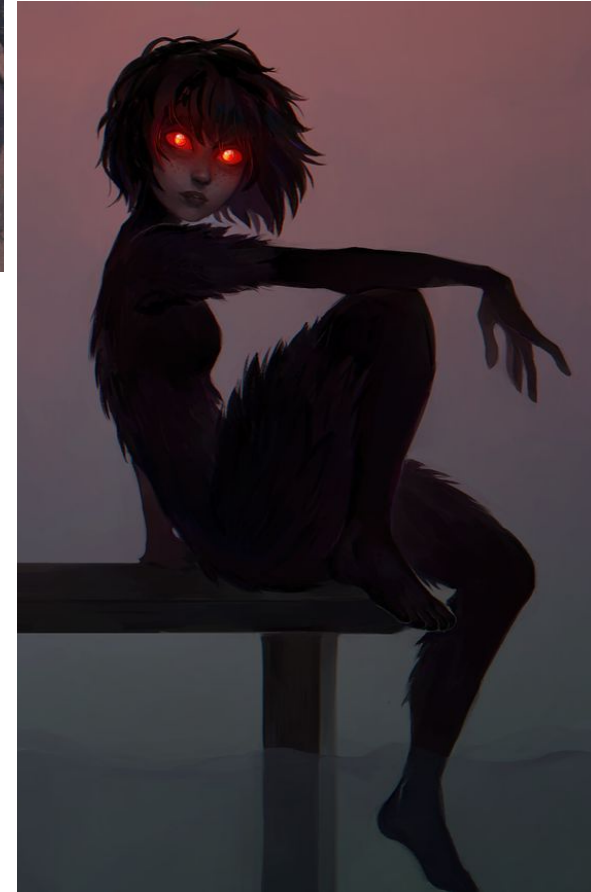

• DUNG LEE •

Magus house is very bright.  
Everywhere you can see different  
amulets, plants and other magic stuff.

Garden behind the Magus House.  
Full of different magic flowers.  
It's comfy and chill place.

Black flower

White flowers

Dark red flowers  
(like fire)

Monsters in these locations

Fairy Feline.

Look after small village.

She looks not like a flower, but like flower's leaves

Emotions: smile, frown, nervous

They are bright and honored.

Colorful village

Red sand beach

Girl-Raven.

Her hands are full of black raven feathers. Her head is covered by the hood.

Her eyes are grey and very sad.

Words she said sounds like a poem. With rhythm.