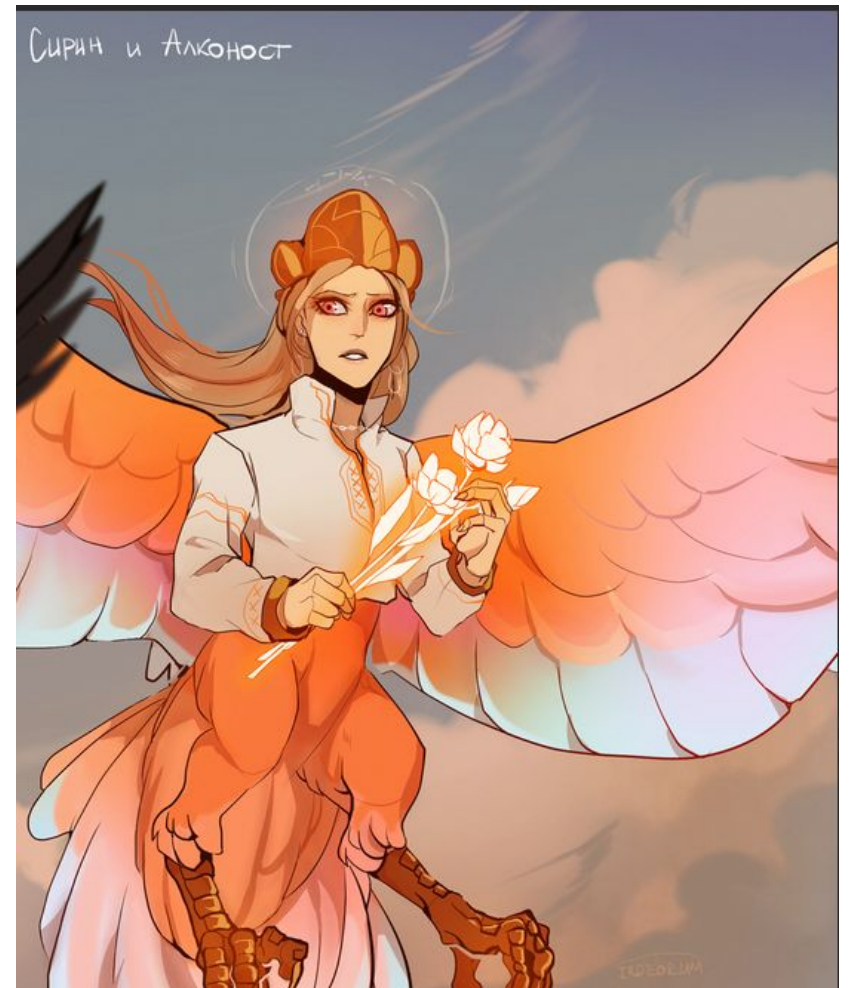

• DUNG LEE •

Magus house is very bright.  
Everywhere you can see different  
amulets, plants and other magic stuff.

Garden behind the Magus House.  
Full of different magic flowers.  
It's comfy and chill place.

Black flower

White flowers

Dark red flowers  
(like fire)

Monsters in these locations

Fairy Feline.

Look after small village.

She looks not like a flower, but like flower's leaves

Emotions: smile, frown, nervous

Rabbit girl

Curious rabbit, smaller then Cat Girl

Emotions: smile, wonder

Cat girl

Elder girl, more calm then Rabbit Girl

Emotions: smile, frown,

Alkonost

Usually they talk. But those who've met Isabel were silence.

They are bright and honored.

Colorful village

Red sand beach

Girl-Raven.

Her hands are full of black raven feathers. Her head is covered by the hood.

Her eyes are grey and very sad.

Words she said sounds like a poem. With rhythm.