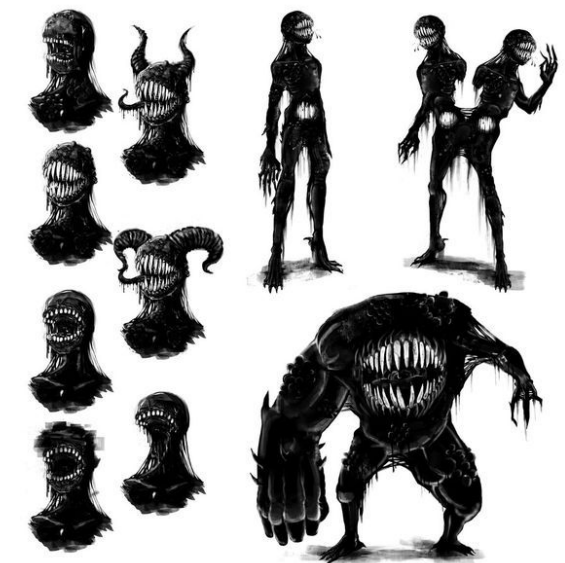

• DUNG LEE •

Magus house is very bright.  
Everywhere you can see different  
amulets, plants and other magic stuff.

Garden behind the Magus House.  
Full of different magic flowers.  
It's comfy and chill place.

Black flower

White flowers

Dark red flowers  
(like fire)

Monsters in these locations

Fairy Feline.

Look after small village.

She looks not like a flower, but like flower's leaves

Emotions: smile, frown, nervous

They are bright and honored.

Colorful village

Red sand beach

Girl-Raven.

Her hands are full of black raven feathers. Her head is covered by the hood.

Her eyes are grey and very sad.

Words she said sounds like a poem. With rhythm.