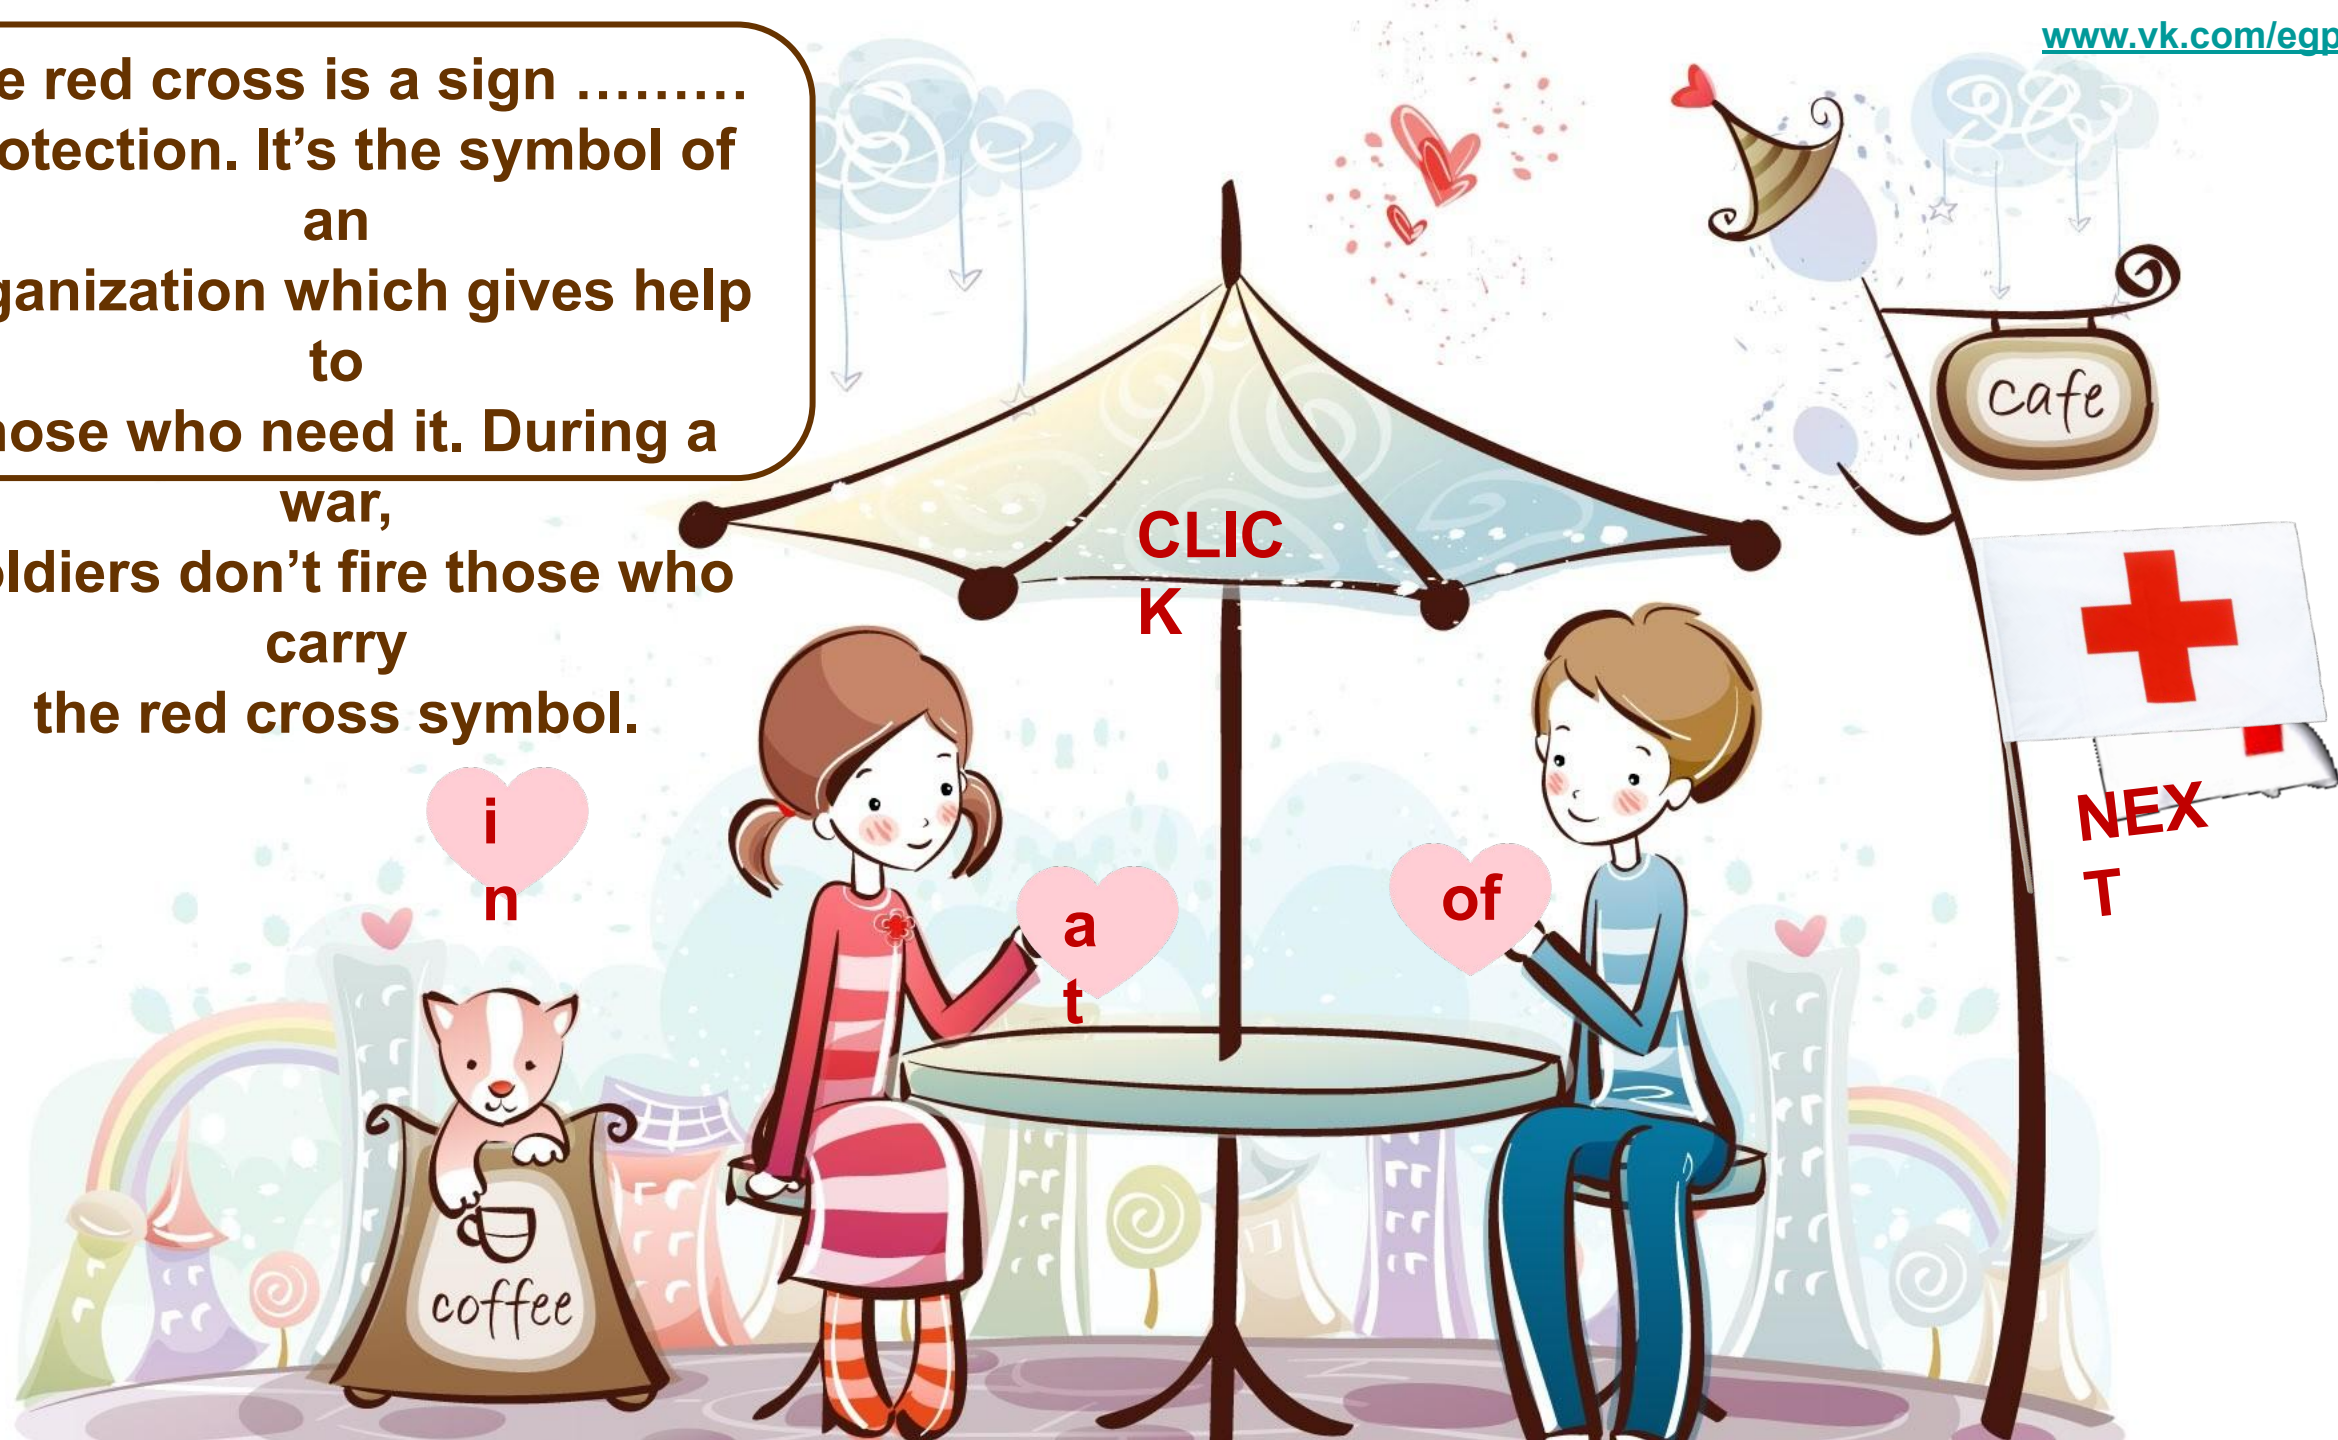

Colours are all around us and they can mean or symbolise different things.

Let's take a look at RED.

CLIC CLIC
K K

NEX
T

Red can be the colour of danger. When traffic lights are red, they warn drivers stop.

The red light is always the top of the lights

where everyone can see it.

Red is also the colour for kings and queens. When royalty visits places, people roll out a red carpet for them to walk on. This is a sign of respect.

wit
h

a
t

CLIC
K

NEX

The red cross is a sign
protection. It's the symbol of
an
organization which gives help
to
those who need it. During a
war,
soldiers don't fire those who
carry
the red cross symbol.

in

wit
h

CLIC
K
o
n

A red rose is a sign of romantic
love.

On Valentine's Day people give
each other roses or chocolates
..... red boxes that
look like hearts.

CLIC
K