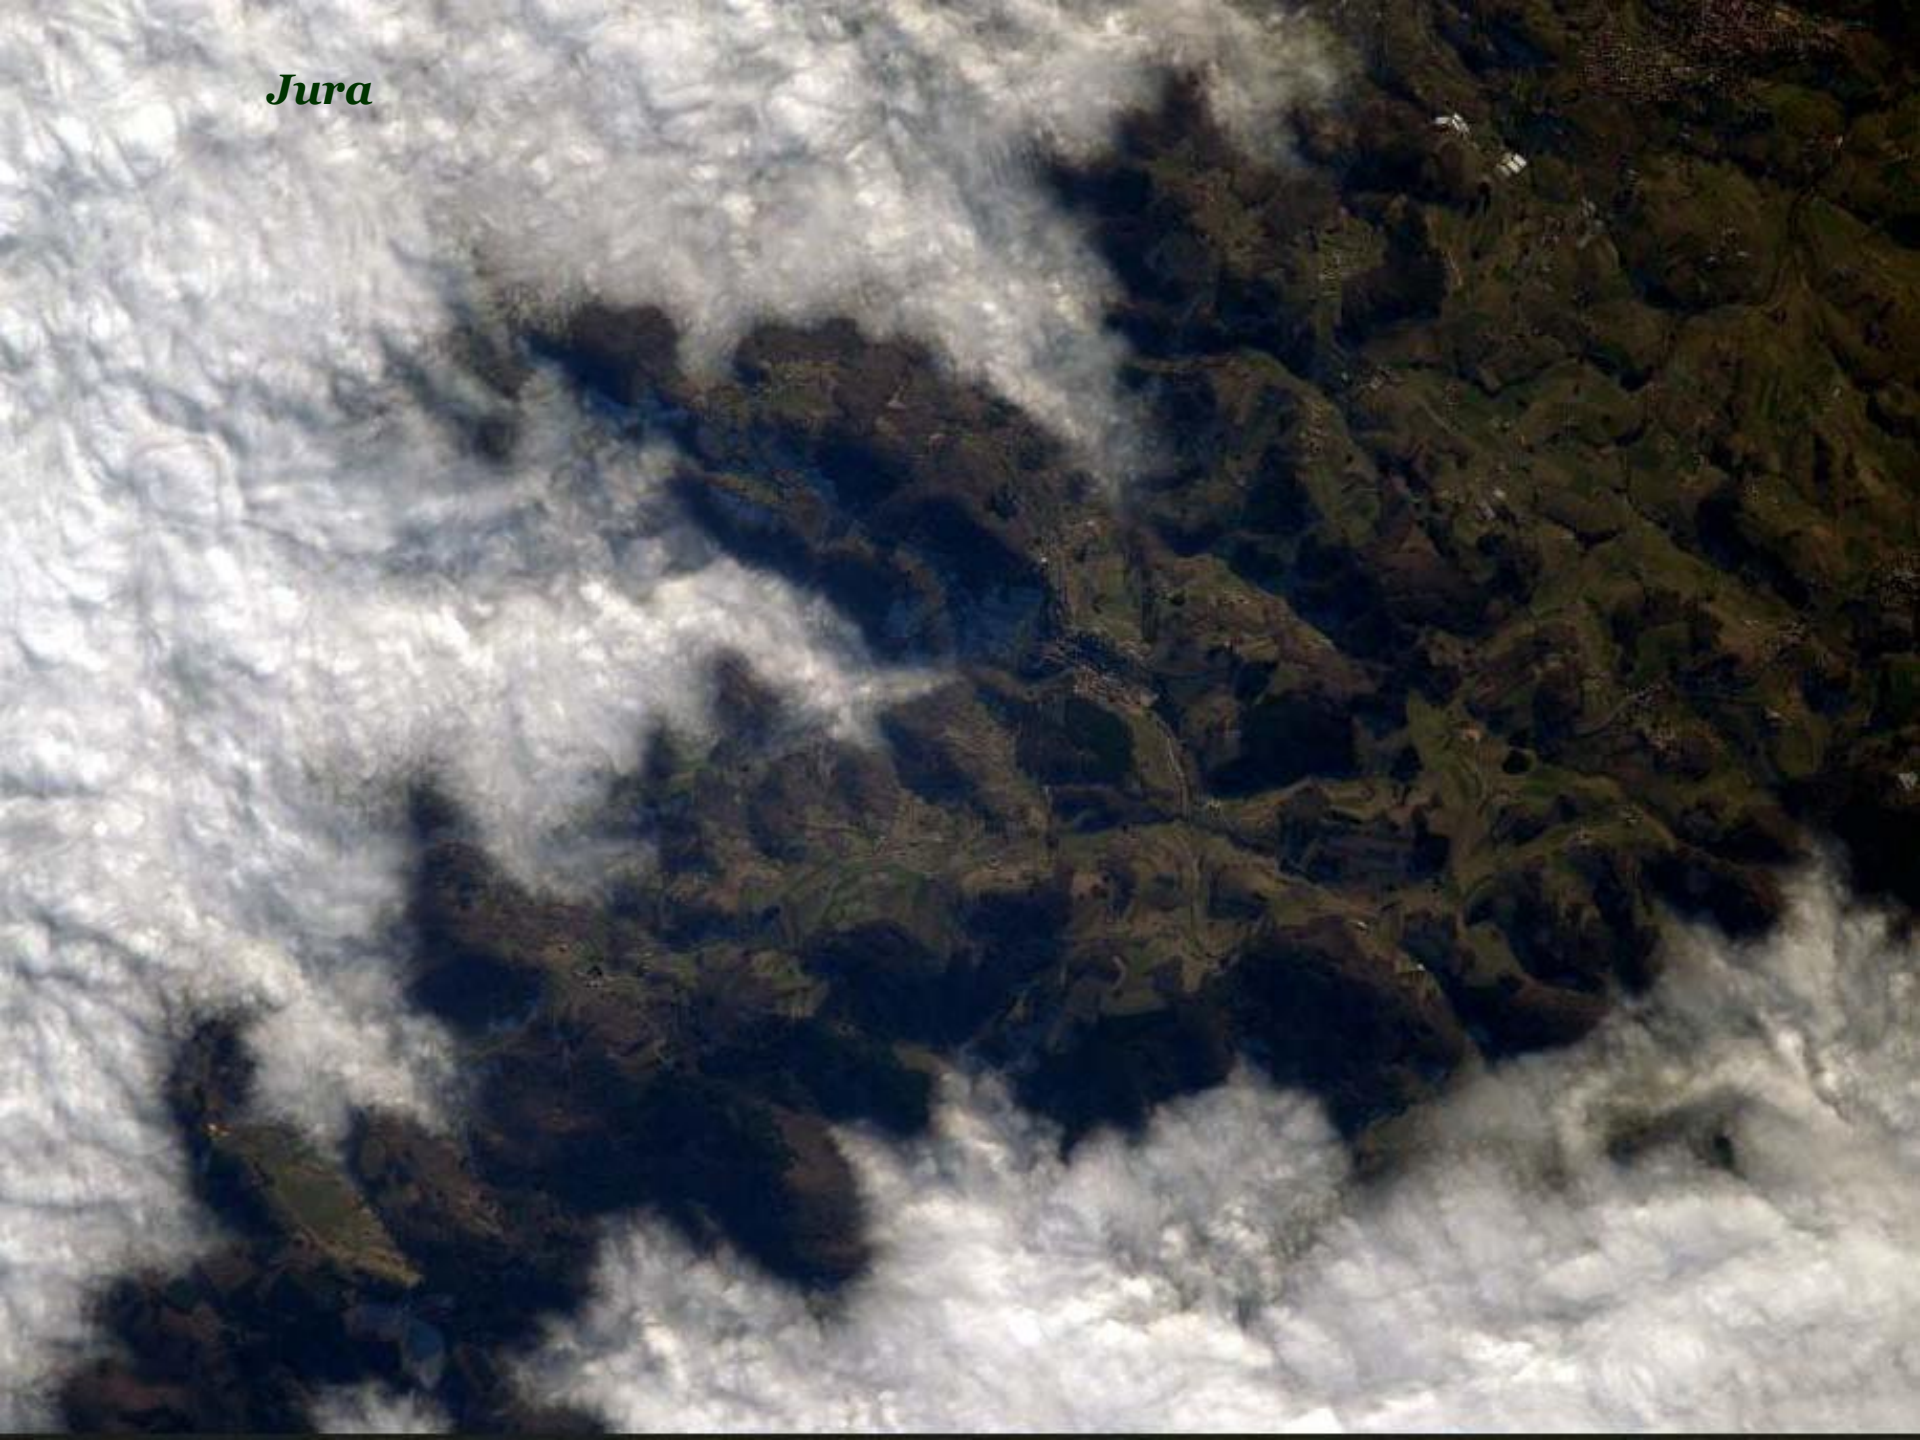

*Hendaye*

*Saint Jean de Luz*

*Lac du Mont Cenis*

*Les Pyrénées*

*Jura*

Capture Plein écran

***La Bretagne***

An aerial night photograph of Brittany, France, showing a dense network of lights across the region. The lights are concentrated in the central and eastern parts of the peninsula, with a prominent bright cluster in the center. The surrounding areas are dark, with some scattered lights along the coastlines. The overall scene is a vast expanse of illuminated land against a dark background.