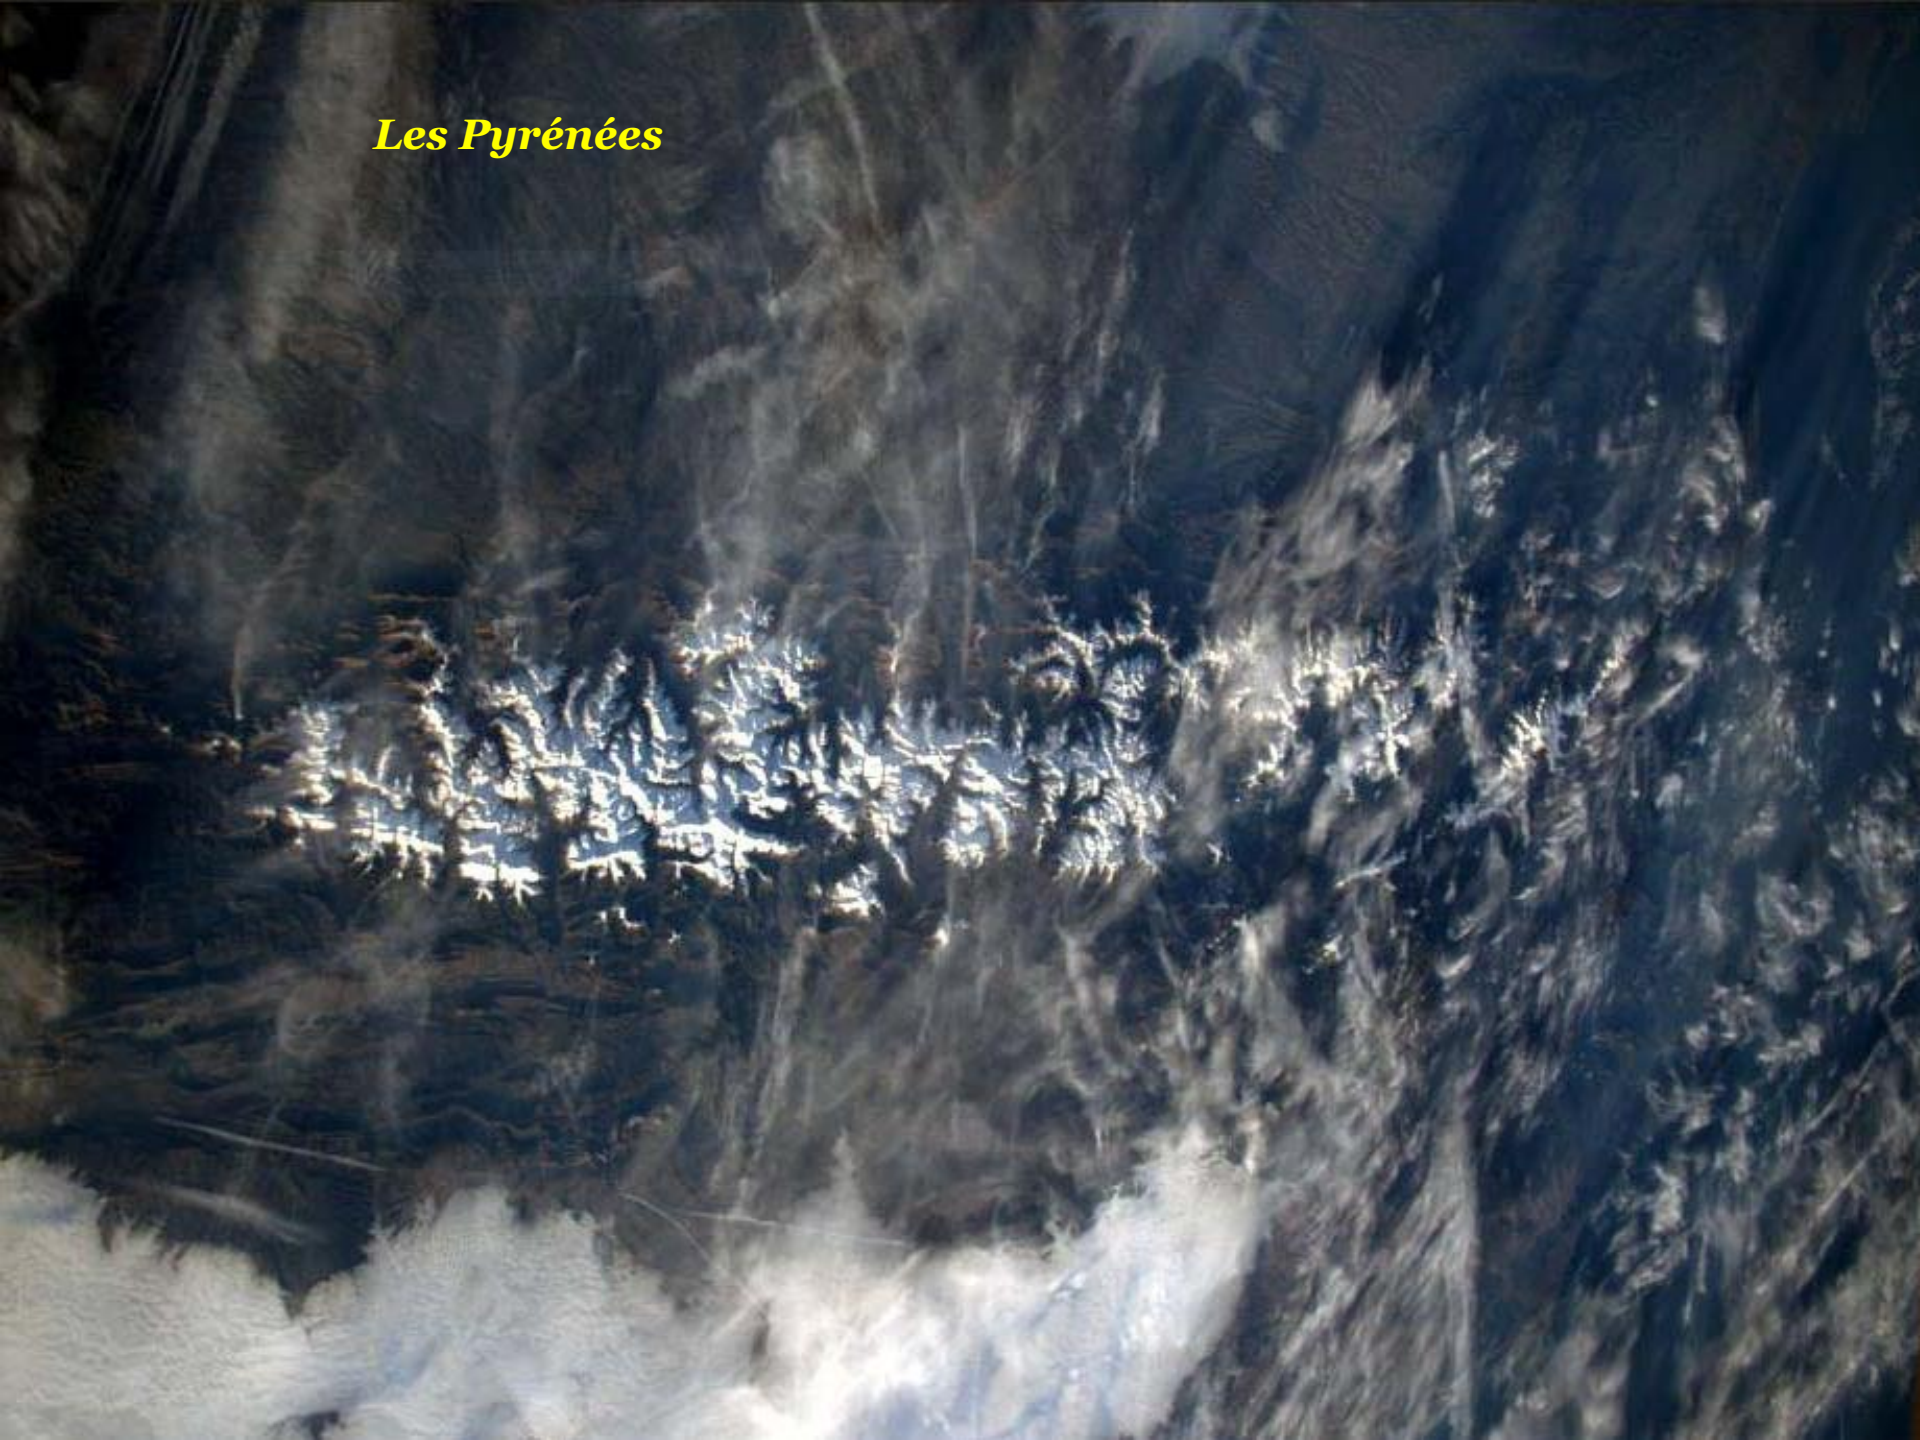

*Hendaye*

*Saint Jean de Luz*

*Lac du Mont Cenis*

*Les Pyrénées*

*Jura*

Capture Plein écran

***La Bretagne***

An aerial night photograph of Brittany, France, showing a dense network of lights across the region. The lights are concentrated in the central and eastern parts of the peninsula, with a prominent bright cluster in the center. The surrounding areas are dark, with some scattered lights along the coastlines. The overall scene is a vast expanse of illuminated land against a dark background.

*Port Navalo*

*Dieppe*

*Guadeloupe*

*La Réunion*

*La Réunion*

***Piton de la Fournaise***