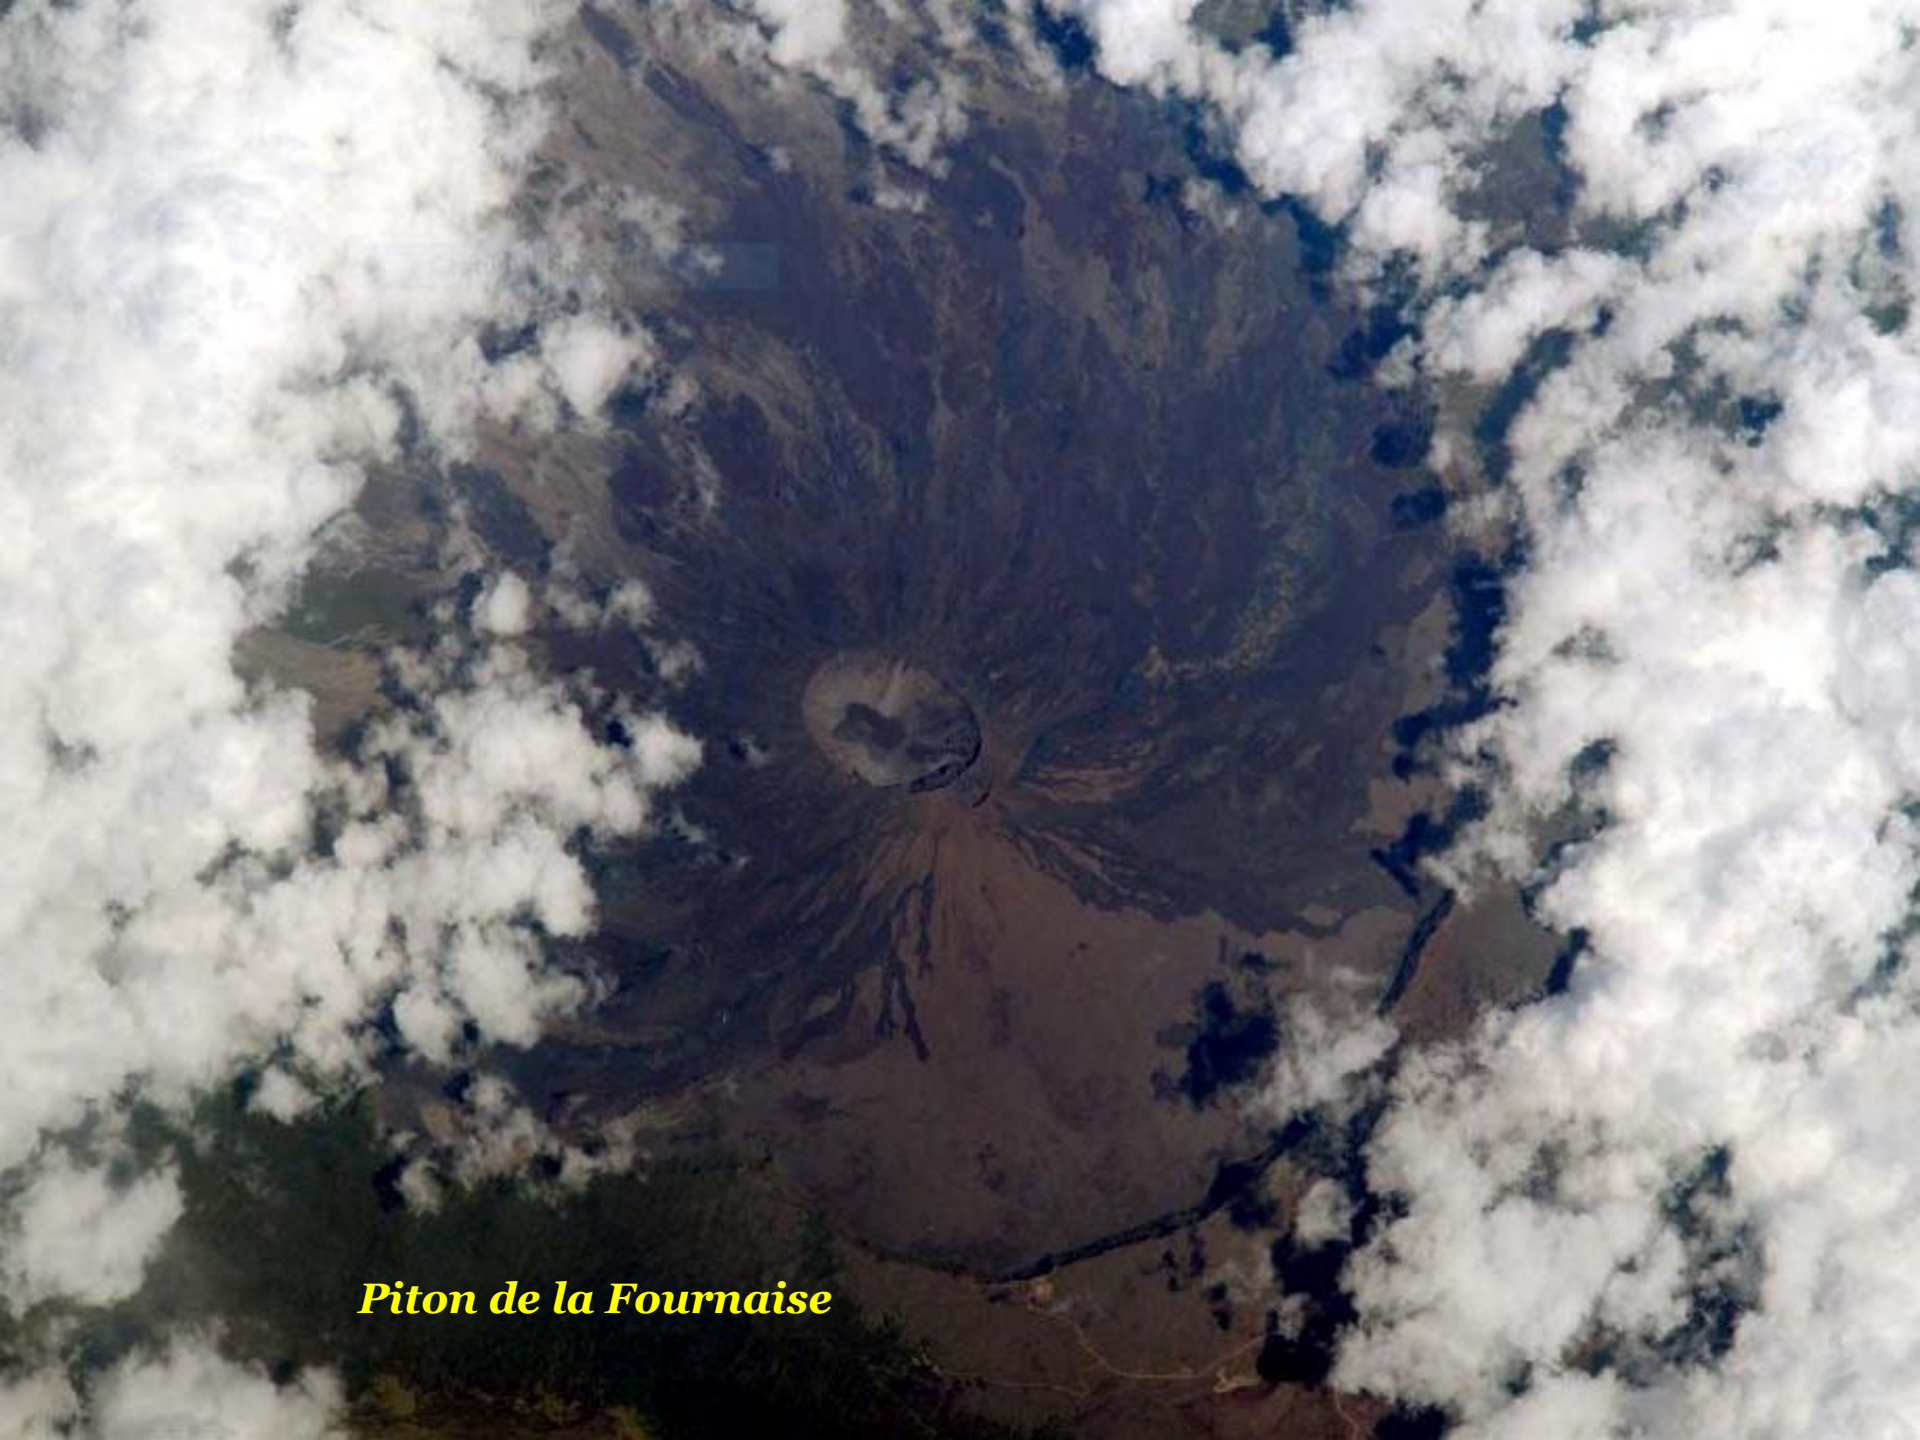

*Hendaye*

*Saint Jean de Luz*

*Lac du Mont Cenis*

*Les Pyrénées*

*Jura*

Capture Plein écran

***La Bretagne***

An aerial night photograph of Brittany, France, showing a dense network of lights across the region. The lights are concentrated in the central and eastern parts of the peninsula, with a prominent bright cluster in the center. The surrounding areas are dark, with some scattered lights along the coastlines. The overall scene is a vast expanse of illuminated land against a dark background.

*Port Navalo*

*Dieppe*

*Guadeloupe*

*La Réunion*

*La Réunion*

***Piton de la Fournaise***

# *Seychelles*

Capitane Plain (left)

*Berlin*

*Genève*

An aerial photograph of a lush green landscape. A large body of water, possibly a lake or reservoir, is visible on the left side. A river or stream flows through the center of the image, surrounded by dense green vegetation. The terrain appears to be a mix of forested areas and open fields. The sky is visible in the upper right corner, showing some clouds.