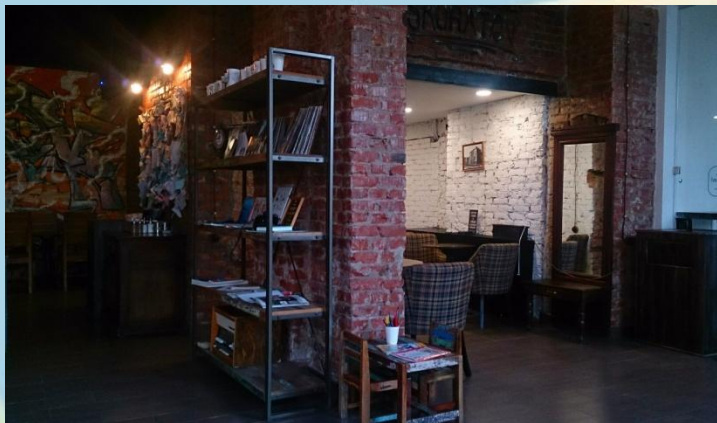

A map of the Omsk region in Russia, showing the city of Omsk and surrounding areas. The Irtysh River is visible, along with various roads and landmarks. A large brown rectangular box is overlaid in the center, containing the text 'Eventful weekend in Omsk'. The word 'Omsk' is also written in a large, light-colored font across the middle of the map.

Eventful weekend in Omsk

Strokan N.

Музей имени
Врубеля М.А.

Памятник М.
А. Врубелю

ул. Ленина

PANORAMA restaurant

ул. Г
ина

ул. Карла Либкнехта