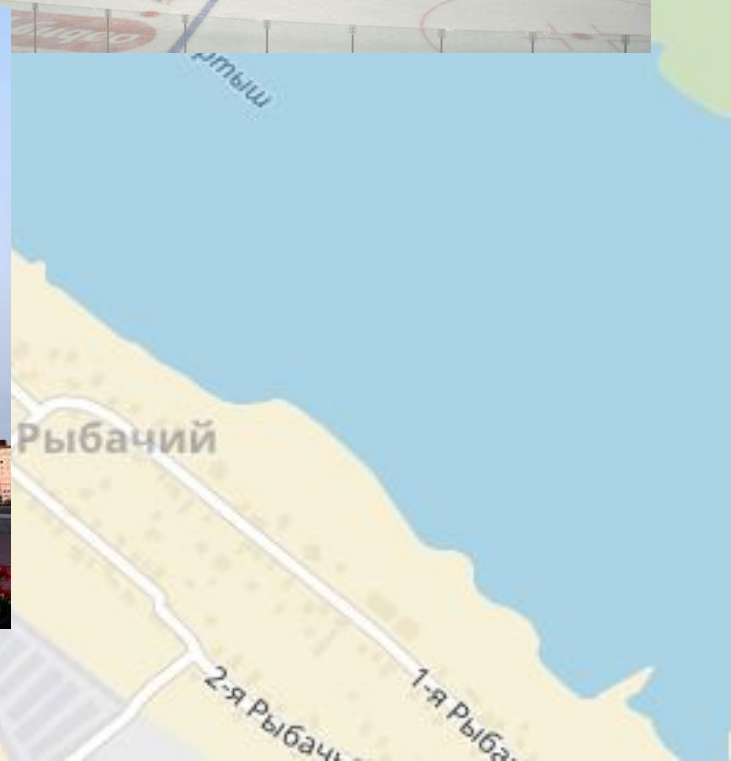

A map of the Omsk region in Russia, showing the city of Omsk and surrounding areas. The Irtysh River is visible, along with various roads and landmarks. A large brown rectangular box is overlaid in the center, containing the text 'Eventful weekend in Omsk'. The word 'Omsk' is also written in a large, light-colored font across the middle of the map.

Eventful weekend in Omsk

Strokan N.

Музей имени
Врубеля М.А.

Памятник М.
А. Врубелю

ул. Ленина

PANORAMA restaurant

ул. Г
ина

ул. Карла Либкнехта