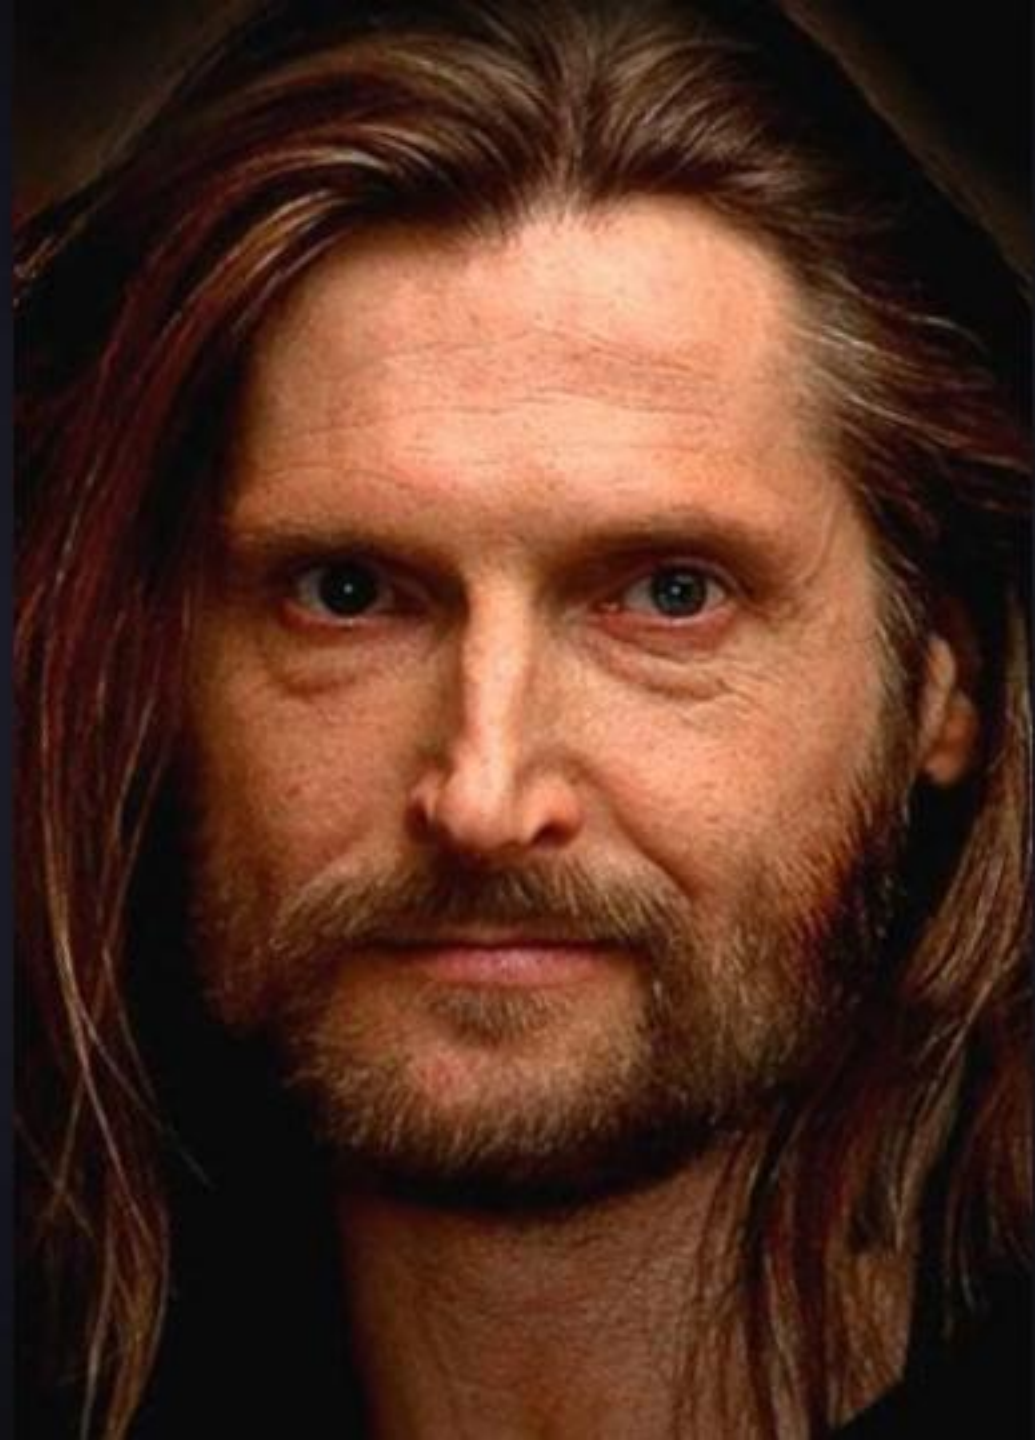

A stylized, minimalist representation of the Batman cowl. The top part is a dark blue, curved shape representing the ears. Below it is a dark blue section with two white, pointed shapes representing the eyes. The bottom part is a tan-colored section representing the mouth area.

**WHO IS BATMAN?**

**СТАС  
МИХАЙЛОВ**

**АЛЕКСАНДР  
ОВЕЧКИН**

**ВЛАДИМИР  
ЖИРИНОВСКИЙ**

НИКИТА  
ДЖИГУРДА

**ФИЛЛИП  
КИРКОРОВ**

ТИМАТИ

**АЛЕКСАНДР  
РЕВВА**

**ВЫ ПОБЕДИЛИ!**

**ДМИТРИЙ  
НАГИЕВ**

**НИКОЛАЙ  
БАСКОВ**

**БОРИС  
МОЙСЕЕВ**

**ВЛАДИМИР  
ПУТИН**