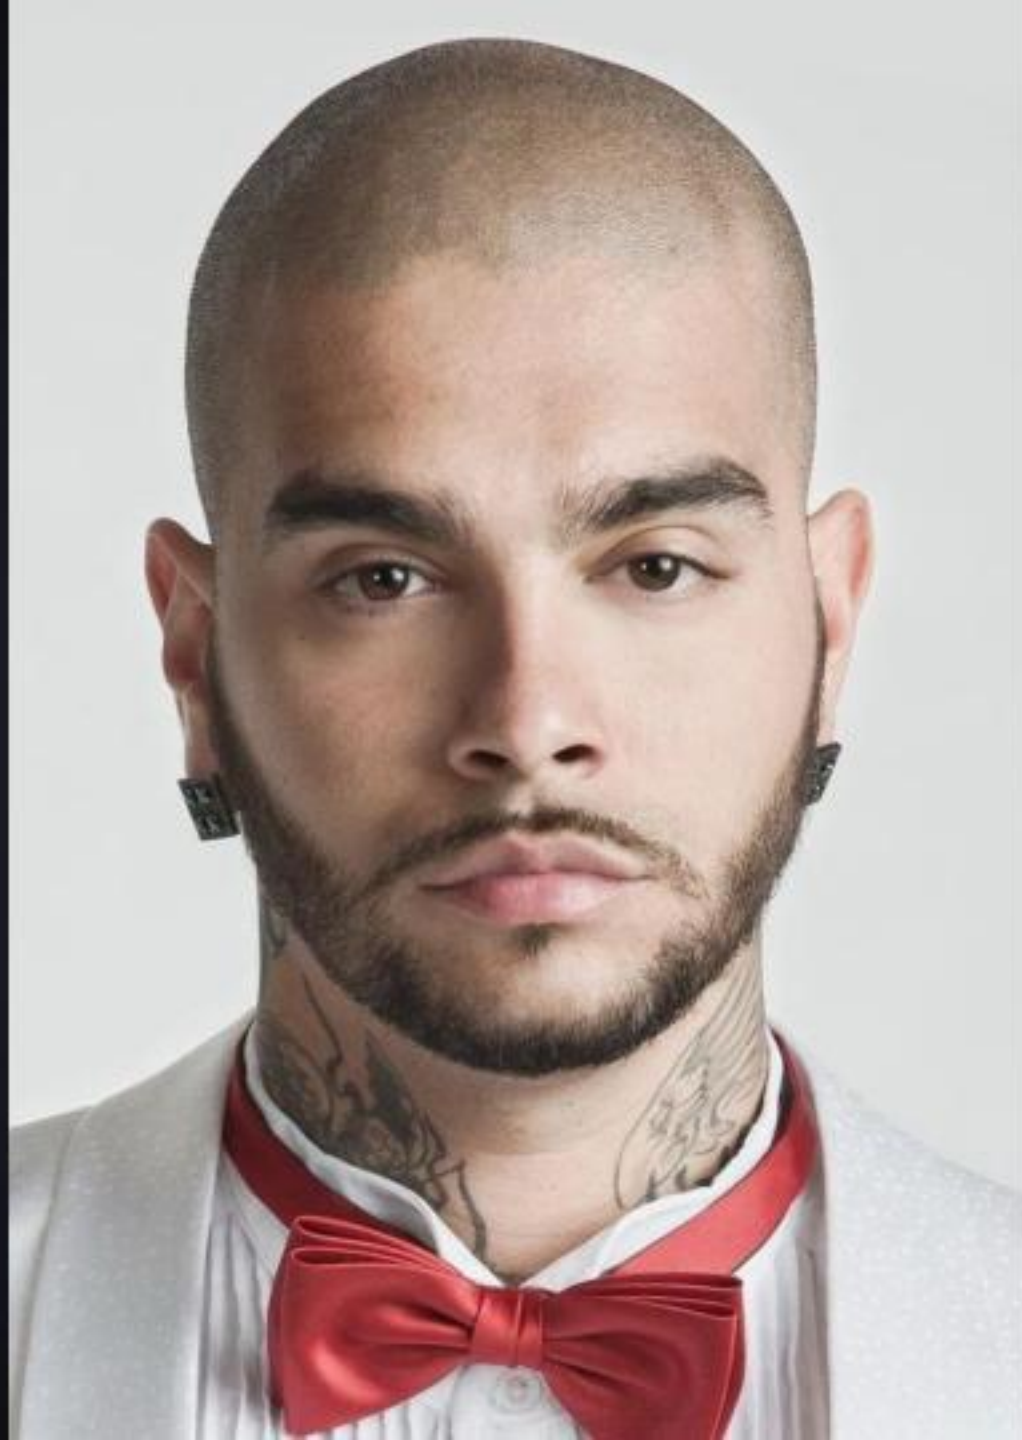

A stylized, minimalist representation of the Batman cowl. The top part is a dark blue, curved shape representing the ears. Below it is a dark blue section with two white, pointed shapes representing the eyes. The bottom part is a tan-colored section representing the mouth area.

**WHO IS BATMAN?**

**СТАС  
МИХАЙЛОВ**

**АЛЕКСАНДР  
ОВЕЧКИН**

**ВЛАДИМИР  
ЖИРИНОВСКИЙ**

НИКИТА  
ДЖИГУРДА

**ФИЛЛИП  
КИРКОРОВ**

ТИМАТИ

**АЛЕКСАНДР  
РЕВВА**

**ВЫ ПОБЕДИЛИ!**

**ДМИТРИЙ  
НАГИЕВ**

**НИКОЛАЙ  
БАСКОВ**

**БОРИС  
МОЙСЕЕВ**

**ВЛАДИМИР  
ПУТИН**