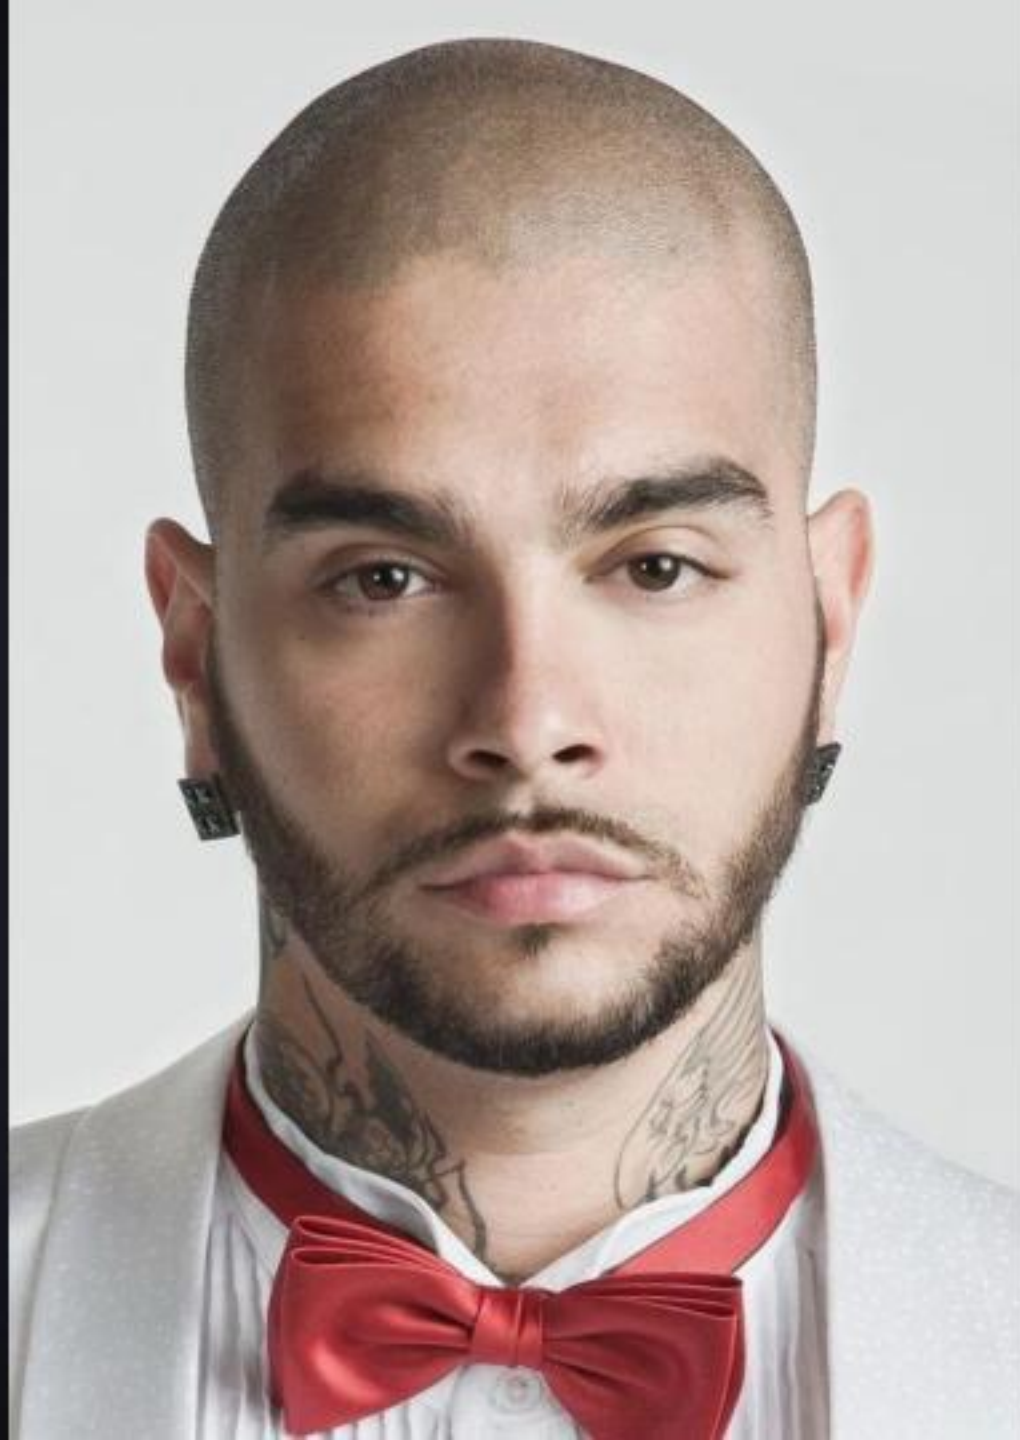

A stylized, minimalist representation of the Batman cowl. The top part is a dark blue, curved shape. Below it, the eyes are represented by two white, downward-pointing shapes. The bottom part is a tan, trapezoidal shape representing the mouth area.

WHO IS BATMAN?

**СТАС
МИХАЙЛОВ**

**АЛЕКСАНДР
ОВЕЧКИН**

**ВЛАДИМИР
ЖИРИНОВСКИЙ**

**НИКИТА
ДЖИГУРДА**

**ФИЛЛИП
КИРКОРОВ**

ТИМАТИ

**АЛЕКСАНДР
РЕВВА**

ВЫ ПОБЕДИЛИ!

**ДМИТРИЙ
НАГИЕВ**

**НИКОЛАЙ
БАСКОВ**

**БОРИС
МОЙСЕЕВ**

**ВЛАДИМИР
ПУТИН**