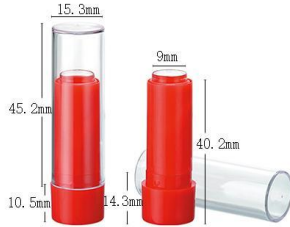

YSX-154
SIZE:W18.7*H76.1MM

YSX-413
SIZE:W19*H76MM

YSX-216
SIZE:W21*H78.5MM

YSX-2066
SIZE:W18*H77.4MM

YSX-133-2
SIZE:W18.7*H82.5MM

YSX-133-1
SIZE:W18.7*H81.7MM

迷你系列 Mini Series

YSX-402
SIZE:W18.5*H62.8MM

YSX-416
SIZE:W20.3*H68MM

YSX-130
SIZE:W18.6*H58MM

YSX-2728
SIZE:W11*H32.4MM

YSX-403
SIZE:W18*H65.5MM

YSX-111
SIZE:W15.3*H56MM

YSX-110
SIZE:W15.3*H56MM

YSX-139
SIZE:W15.3*H56MM

YSX-H02
SIZE:L101.7*W66.5*H21.2MM

YSX-H01-2
SIZE:W65*L160MM

YSX-H01
SIZE:W64.5*L160*H19MM

盒子系列 Box Series

YSX-H10
SIZE:W42*H11.6MM

YSX-H12
SIZE:W53.3*L53.3*H12.3MM

YSX-H13
SIZE:W43.9*H15.7MM

YSX-H04
SIZE:W60.3*L60.3*H10.6MM

YSX-H4401
SIZE:W80*L80*H10.5MM