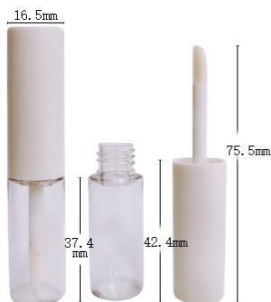

YSX-C158 (2.8ml)
SIZE:W40.4*H135MM

YSX-C158
SIZE:W40.4*H135MM

YSX-C03X (5.6ml)
SIZE:W26*H80.6MM

YSX-C02 (3ml)
SIZE:W14*H50MM

YSX-C4017 (12ml)
SIZE:W23*H90MM

YSX-C09 (8.2ml)
SIZE:W17.8*H91.4MM

YSX-C3097 (6.4ml)
SIZE:W26*H76MM

YSX-C3427 (2ml)
SIZE:W14.5*H107.5MM

唇彩管 Lipgloss Tube

YSX-C3444
SIZE:W25*H52MM

YSX-C3409 (5.2ml)
SIZE:W15*H110MM

YSX-C3489 (6.6ml)
SIZE:W18*H86MM

YSX-C16a (6.5ml)
SIZE:W16.5*H90MM

YSX-C16c (4.5ml)
SIZE:W16.5*H80MM

YSX-C3565 注塑瓶(1.5ML)
SIZE:W13*H74.4MM

YSX-C3493 (直角) 1.5*2ML
SIZE:W14.9*H106MM

YSX-C3494 (R角) 1.5*2ML
SIZE:W14.5*H106MM

YSX-C4056(六边)(1.5ml*2)
SIZE:W17.3*H108.1MM

唇彩管 Lipgloss tube

YSX-C3492 (1.5mL)
SIZE:W13*H67MM

YSXC3496(4.5ML)
SIZE:W18*H68.5MM

YSX-C4060 (1.5ml)
SIZE:W14.6*H108.1MM

睫毛管 Mascara Tube

YSX-M18A (15.5ml)
SIZE:W18.5*H117.4MM

YSX-C18 (6.5ml)
SIZE:W18.3*H124.7MM

YSX-M5730 (20ml)
SIZE:W20*H124.7MM

YSX-M5729 (11ml)
SIZE:W23.8*H142.7MM