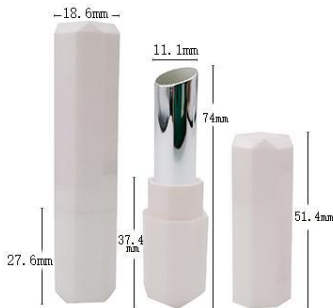

YSX-133-2
SIZE:W18.7*H82.2MM

YSX-2076
SIZE:W20.5*H84.3MM

YSX-131
SIZE:W21*H75.2MM

YSX-142
SIZE:W29.8*H89.8MM

YSX-138B
SIZE:W24.9*H72MM

YSX-168
SIZE:W23.1*H73.5MM

YSX-204-1
SIZE:W19*H78.5MM

YSX-203
SIZE:W19*H79MM

口红管 Lipstick Tube

YSX-2035
SIZE:W22*H85MM

YSX-2720
SIZE:W31.9*H79.46MM

YSX-318
SIZE:W24.1*H105.3MM

YSX-431
SIZE:W17*H50.7MM

YSX-2757
SIZE:W23.5*H77MM

YSX-213
SIZE:W20.5*H54.4MM

YSX-163
SIZE:W18.6*H78.91MM

YSX-C12B (粗细2种刷)
SIZE:W21.5*H83.7MM
Capacity:5.6ml

YSX-C12A (粗细2种刷)
SIZE:W21.5*H83.7MM
Capacity:5.4ml

唇彩管 Lipgloss Tube

YSX-C3098(盖PETG 瓶AS)
SIZE:W17.33*H117MM

YSX-C3756 7.4ml
SIZE:W39*H42MM

YSX-C3441 5.4ml
SIZE:W20*H75.2MM

YSX-C3700 (5ml)
SIZE:W29*H95.6MM

YSX-C10 (1.9ml)
SIZE:W18.8*H80MM

YSX-C3704 (3.6ml)
SIZE:W21.8*H87MM

YSX-C3710 (6ml)
SIZE:W27*H54.6MM

YSX-C11 (6ml)
SIZE:W25*H85.3MM

YSXC4061(1.5mL)
SIZE:W14*H67MM

唇彩管 Lipgloss Tube