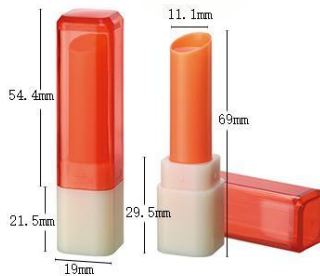

YSX-1047
SIZE:W17*H66.8MM

YSX-1042
SIZE:W17.3*H63.3MM

润唇膏管 Lip Balm Tube

YSX-2750
SIZE:W26.3*H75.3MM

YSX-1045/1046
SIZE:W17*H63.5MM

YSX-2743
SIZE:W18*L31.5*H46MM

YSX-2051
SIZE:W36.4*H71MM

YSX-1044
SIZE:W17*H75.8MM

YSX-1044
SIZE:W17*H75.8MM

YSX-207
SIZE:W13.3*H89.4MM

YSX-207-2
SIZE:W13.3*H91.7MM

YSX-207-3
SIZE:W13.3*H91.7MM

润唇膏管 Lip Balm Tube

YSX-219-1
SIZE:W17*H80MM

YSX-2040 (直灌)
SIZE:W17*H73MM

YSX-126 (直灌)
SIZE:W19.39*H71MM

YSX-154
SIZE:W18.7*H76.1MM

YSX-413
SIZE:W19*H76MM

YSX-216
SIZE:W21*H78.5MM

YSX-2066
SIZE:W18*H77.4MM

YSX-133-2
SIZE:W18.7*H82.5MM

YSX-133-1
SIZE:W18.7*H81.7MM

迷你系列 Mini Series

YSX-402
SIZE:W18.5*H62.8MM