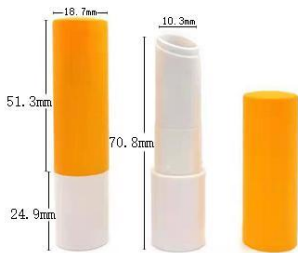

YSX-1047
SIZE:W17*H66.8MM

YSX-1042
SIZE:W17.3*H63.3MM

润唇膏管 Lip Balm Tube

YSX-2750
SIZE:W26.3*H75.3MM

YSX-1045/1046
SIZE:W17*H63.5MM

YSX-2743
SIZE:W18*L31.5*H46MM

YSX-2051
SIZE:W36.4*H71MM

YSX-1044
SIZE:W17*H75.8MM

YSX-1044
SIZE:W17*H75.8MM

YSX-207
SIZE:W13.3*H89.4MM

YSX-207-2
SIZE:W13.3*H91.7MM

YSX-207-3
SIZE:W13.3*H91.7MM

润唇膏管 Lip Balm Tube

YSX-219-1
SIZE:W17*H80MM

YSX-2040 (直灌)
SIZE:W17*H73MM

YSX-126 (直灌)
SIZE:W19.39*H71MM

YSX-154
SIZE:W18.7*H76.1MM

YSX-413
SIZE:W19*H76MM

YSX-216
SIZE:W21*H78.5MM

YSX-2066
SIZE:W18*H77.4MM

YSX-133-2
SIZE:W18.7*H82.5MM

YSX-133-1
SIZE:W18.7*H81.7MM

迷你系列 Mini Series

YSX-402
SIZE:W18.5*H62.8MM

YSX-416
SIZE:W20.3*H68MM

YSX-130
SIZE:W18.6*H58MM

YSX-2728
SIZE:W11*H32.4MM

YSX-403
SIZE:W18*H65.5MM

YSX-111
SIZE:W15.3*H56MM

YSX-110
SIZE:W15.3*H56MM

YSX-139
SIZE:W15.3*H56MM

YSX-H02
SIZE:L101.7*W66.5*H21.2MM