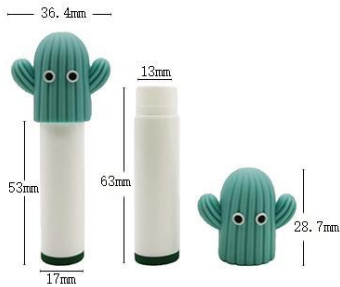

润唇膏管 Lip Balm Tube

YSX-1006
SIZE:W15.5*H66.8MM

YSX-1012
SIZE:W15.6*H71MM

YSX-1001
SIZE:W15.5*H77.9MM

YSX-1005
SIZE:W16*H71MM

YSX-1046
SIZE:W17.3*H65MM

YSX-1043
SIZE:W16*H59MM

YSX-1048
SIZE:W17*H61MM

YSX-1047
SIZE:W17*H66.8MM

YSX-1042
SIZE:W17.3*H63.3MM

润唇膏管 Lip Balm Tube

YSX-2750
SIZE:W26.3*H75.3MM

YSX-1045/1046
SIZE:W17*H63.5MM

YSX-2743
SIZE:W18*L31.5*H46MM

YSX-2051
SIZE:W36.4*H71MM

YSX-1044
SIZE:W17*H75.8MM

YSX-1044
SIZE:W17*H75.8MM

YSX-207
SIZE:W13.3*H89.4MM

YSX-207-2
SIZE:W13.3*H91.7MM

YSX-207-3
SIZE:W13.3*H91.7MM

润唇膏管 Lip Balm Tube

YSX-219-1
SIZE:W17*H80MM

YSX-2040 (直灌)
SIZE:W17*H73MM

YSX-126 (直灌)
SIZE:W19.39*H71MM