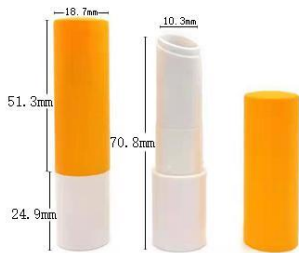

YSX-1047
SIZE:W17*H66.8MM

YSX-1042
SIZE:W17.3*H63.3MM

润唇膏管 Lip Balm Tube

YSX-2750
SIZE:W26.3*H75.3MM

YSX-1045/1046
SIZE:W17*H63.5MM

YSX-2743
SIZE:W18*L31.5*H46MM

YSX-2051
SIZE:W36.4*H71MM

YSX-1044
SIZE:W17*H75.8MM

YSX-1044
SIZE:W17*H75.8MM

YSX-207
SIZE:W13.3*H89.4MM

YSX-207-2
SIZE:W13.3*H91.7MM

YSX-207-3
SIZE:W13.3*H91.7MM

润唇膏管 Lip Balm Tube

YSX-219-1
SIZE:W17*H80MM

YSX-2040 (直灌)
SIZE:W17*H73MM

YSX-126 (直灌)
SIZE:W19.39*H71MM

YSX-154
SIZE:W18.7*H76.1MM

YSX-413
SIZE:W19*H76MM

YSX-216
SIZE:W21*H78.5MM

YSX-2066
SIZE:W18*H77.4MM

YSX-133-2
SIZE:W18.7*H82.5MM

YSX-133-1
SIZE:W18.7*H81.7MM

迷你系列 Mini Series

YSX-402
SIZE:W18.5*H62.8MM

YSX-416
SIZE:W20.3*H68MM

YSX-130
SIZE:W18.6*H58MM

YSX-2728
SIZE:W11*H32.4MM

YSX-403
SIZE:W18*H65.5MM

YSX-111
SIZE:W15.3*H56MM

YSX-110
SIZE:W15.3*H56MM

YSX-139
SIZE:W15.3*H56MM

YSX-H02
SIZE:L101.7*W66.5*H21.2MM