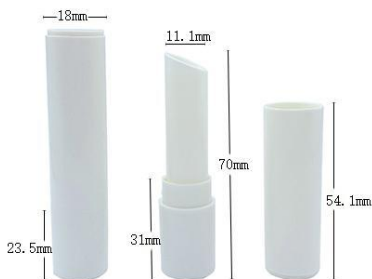

YSX-1047
SIZE:W17*H66.8MM

YSX-1042
SIZE:W17.3*H63.3MM

润唇膏管 Lip Balm Tube

YSX-2750
SIZE:W26.3*H75.3MM

YSX-1045/1046
SIZE:W17*H63.5MM

YSX-2743
SIZE:W18*L31.5*H46MM

YSX-2051
SIZE:W36.4*H71MM

YSX-1044
SIZE:W17*H75.8MM

YSX-1044
SIZE:W17*H75.8MM

YSX-207
SIZE:W13.3*H89.4MM

YSX-207-2
SIZE:W13.3*H91.7MM

YSX-207-3
SIZE:W13.3*H91.7MM

润唇膏管 Lip Balm Tube

YSX-219-1
SIZE:W17*H80MM

YSX-2040 (直灌)
SIZE:W17*H73MM

YSX-126 (直灌)
SIZE:W19.39*H71MM

YSX-154
SIZE:W18.7*H76.1MM

YSX-413
SIZE:W19*H76MM

YSX-216
SIZE:W21*H78.5MM

YSX-2066
SIZE:W18*H77.4MM

YSX-133-2
SIZE:W18.7*H82.5MM

YSX-133-1
SIZE:W18.7*H81.7MM

迷你系列 Mini Series

YSX-402
SIZE:W18.5*H62.8MM

YSX-416
SIZE:W20.3*H68MM

YSX-130
SIZE:W18.6*H58MM

YSX-2728
SIZE:W11*H32.4MM

YSX-403
SIZE:W18*H65.5MM

YSX-111
SIZE:W15.3*H56MM

YSX-110
SIZE:W15.3*H56MM

YSX-139
SIZE:W15.3*H56MM

YSX-H02
SIZE:L101.7*W66.5*H21.2MM