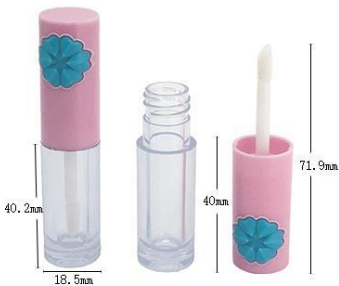

YSX-C3700 (5ml)
SIZE:W29*H95.6MM

YSX-C10 (1.9ml)
SIZE:W18.8*H80MM

YSX-C3704 (3.6ml)
SIZE:W21.8*H87MM

YSX-C3710 (6ml)
SIZE:W27*H54.6MM

YSX-C11 (6ml)
SIZE:W25*H85.3MM

YSXC4061(1.5mL)
SIZE:W14*H67MM

唇彩管 Lipgloss Tube

YSX-C14 (5ml)
SIZE:W14.6*H88.8MM

YSX-C01 (2.5ml)
SIZE:W15.3*H86MM

YSX-C3513 (2.4ml)
SIZE:W16*H98MM

YSX-C3471 (3.6ml)
SIZE:W15.7*H119.4MM

YSX-C04A (6ml)
SIZE:W17.2*H110.8MM

YSX-C04C (6ml)
SIZE:W17*H112.1MM

YSX-C156 (2ml)
SIZE:W15.3*H113MM

YSX-C3411-1 (2.8ml)
SIZE:W22*H135.2MM

YSX-C08 (5ml)
SIZE:W20*H111.7MM

唇彩管 Lipgloss Tube

YSX-C3516 (2.6ml)
SIZE:W16*H111MM

YSX-C18 (6ml)
SIZE:W18*H125MM

YSX-C3519 (4.4ml)
SIZE:W21*H87.6MM

YSX-C05-2
SIZE:W18.5*H80MM

YSX-C05-1
SIZE:W18.5*H106MM

YSX-C3081 (2.6ml)
SIZE:W13.5*H106.1MM

YSX-C06-2 (3ml)
SIZE:W18.5*H80.7MM

YSX-C06-1 (4.8ml)
SIZE:W18.5*H106MM

YSX-C07
SIZE:W19.7*H76.2MM

唇彩管 Lipgloss Tube

YSX-C3136 (7.4ml)
SIZE:W15*H83MM