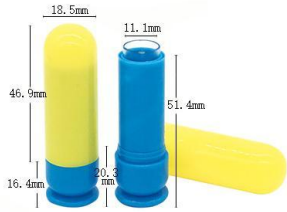

YSX-1044
SIZE:W17*H75.8MM

YSX-207
SIZE:W13.3*H89.4MM

YSX-207-2
SIZE:W13.3*H91.7MM

YSX-207-3
SIZE:W13.3*H91.7MM

润唇膏管 Lip Balm Tube

YSX-219-1
SIZE:W17*H80MM

YSX-2040 (直灌)
SIZE:W17*H73MM

YSX-126 (直灌)
SIZE:W19.39*H71MM

YSX-154
SIZE:W18.7*H76.1MM

YSX-413
SIZE:W19*H76MM

YSX-216
SIZE:W21*H78.5MM

YSX-2066
SIZE:W18*H77.4MM

YSX-133-2
SIZE:W18.7*H82.5MM

YSX-133-1
SIZE:W18.7*H81.7MM

迷你系列 Mini Series

YSX-402
SIZE:W18.5*H62.8MM

YSX-416
SIZE:W20.3*H68MM

YSX-130
SIZE:W18.6*H58MM

YSX-2728
SIZE:W11*H32.4MM

YSX-403
SIZE:W18*H65.5MM

YSX-111
SIZE:W15.3*H56MM

YSX-110
SIZE:W15.3*H56MM

YSX-139
SIZE:W15.3*H56MM

YSX-H02
SIZE:L101.7*W66.5*H21.2MM