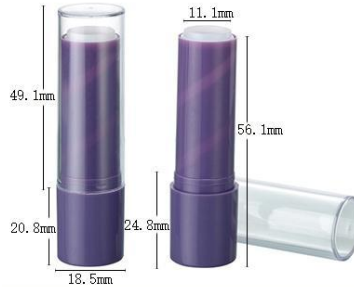

YSX-M5733 (21ml)
SIZE:W23*H122MM

YSX-M5739 (15.5ml)
SIZE:W23*H119.1MM

YSX-M5746 (16ml)
SIZE:W23*H124MM

YSX-M5745 (15.5ml)
SIZE:W23.8*H110MM

YSX-M5738 (18.5ml)
SIZE:W23.7*H127.8MM

YSX-M5740 (18ml)
SIZE:W21*H119MM

YSX-M5741 (18ml)
SIZE:W24*H125MM

YSX-M5742 (18ml)
SIZE:W24*H123MM

睫毛管 Mascara Tube

YSX-M5747 (3.9ml)
SIZE:W13.7*H80MM

YSX-M5745
SIZE:W23.8*H110MM

YSX-M5735
SIZE:W12*H115MM

YSX-M05 (15ml)
SIZE:W18.4*H117MM

YSX-M06 (15ml)
SIZE:W18.4*H116.8MM

YSX-M5751 (4.8ml)
SIZE:W14*H124.8MM

YSX-M01 (6.5ml)
SIZE:W18.3*H97MM

YSX-M18B (唇彩注瓶)
SIZE:W18.5*H107MM

YSX-C16b 睫毛
SIZE:W16.5*H90.5MM

润唇膏管 Lip Balm Tube

YSX-406
SIZE:W19*H74MM

YSX-414
SIZE:W19*H83.5MM

YSX-412
SIZE:W19*H74MM

YSX-136
SIZE:W19*H74MM

YSX-155-1
SIZE:W18.5*H70MM

YSX-155-2
SIZE:W18.5*H70MM

YSX-141
SIZE:W19*H70.5MM

YSX-153
SIZE:W19.2*H68.8MM

YSX-156
SIZE:W20*H71MM

润唇膏管 Lip Balm tube

YSX-152
SIZE:W19.5*H73.2MM