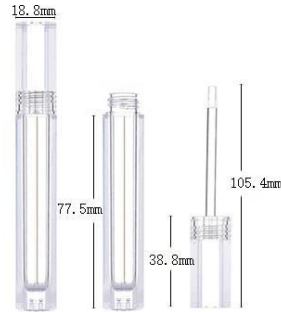

YSX-C3090 (2.4ml)
SIZE:W13.4*H133MM

YSX-C3099-1 (4.4ml)
SIZE:W19.6*H117.1MM

YSX-C3768 (11ml)
SIZE:W22*H80MM

YSX-C3709 (12ml)
SIZE:W22.6*H73.4MM

YSX-C3720 (6.5ml)
SIZE:W25.2*H67.7MM

YSX-C3702 (6.4ml)
SIZE:W32*H69.3MM

YSX-C3713 (2ml)
SIZE:W20.4*H108.2MM

YSX-C3730 (3.5ml)
SIZE:W16.8*H115MM

唇彩管 Lipgloss Tube

YSX-C3726 (1.9ml)
SIZE:W18.69*H80MM

YSX-C3705
SIZE:W18.69*H180.12MM

YSX-C3724
SIZE:W18.69*H180.12MM

YSX-C3725 (1.8ml)
SIZE:W18.69*H80.12MM

YSX-C3762 (2.2ml)
SIZE:W18*H80.1MM

YSX-C3723 (2.8ml)
SIZE:W20.3*H89.7MM

YSX-C3098 (3.6ml)
SIZE:W18.8*H119.5MM

YSX-C3727 (3ml)
SIZE:W18.8*H118.54MM

YSX-C3101
SIZE:W18.8*H127.69MM

唇彩管 Lipgloss Tube

YSX-C157
SIZE:W40.4*H135MM

YSX-C158 (2.8ml)
SIZE:W40.4*H135MM

YSX-C158
SIZE:W40.4*H135MM

YSX-C03X (5.6ml)
SIZE:W26*H80.6MM

YSX-C02 (3ml)
SIZE:W14*H50MM

YSX-C4017 (12ml)
SIZE:W23*H90MM

YSX-C09 (8.2ml)
SIZE:W17.8*H91.4MM

YSX-C3097 (6.4ml)
SIZE:W26*H76MM