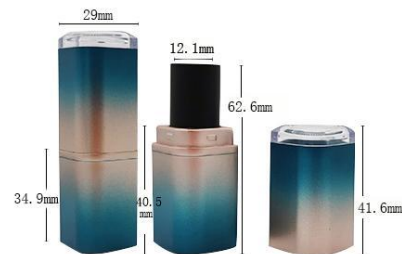

YSX-211
SIZE:W22.5*H75.7MM

YSX-301
SIZE:W22.5*H77.6MM

YSX-210
SIZE:W22.5*H76MM

YSX-135-2
SIZE:W23*H74.5MM

口红管 Lipstick Tube

YSX-188
SIZE:W22.3*H75.3MM

YSX-137
SIZE:W20.5*H74.5MM

YSX-201
SIZE:W20.5*H68MM

YSX-495
SIZE:W21.3*H75MM

YSX-2043
SIZE:W22*H78MM

YSX-2752
SIZE:W25.5*H77MM

YSX-496
SIZE:W21.3*H72.4MM

YSX-2772
SIZE:W21*H79.4MM

YSX-143
SIZE:W29*H76.4MM

口红管 Lipstick Tube

YSX-133-1
SIZE:W18.7*H81.7MM

YSX-133-2
SIZE:W18.7*H82.2MM

YSX-2076
SIZE:W20.5*H84.3MM

YSX-131
SIZE:W21*H75.2MM

YSX-142
SIZE:W29.8*H89.8MM

YSX-138B
SIZE:W24.9*H72MM

YSX-168
SIZE:W23.1*H73.5MM

YSX-204-1
SIZE:W19*H78.5MM

YSX-203
SIZE:W19*H79MM