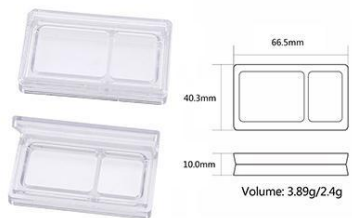

YSX-416
SIZE:W20.3*H68MM

YSX-130
SIZE:W18.6*H58MM

YSX-2728
SIZE:W11*H32.4MM

YSX-403
SIZE:W18*H65.5MM

YSX-111
SIZE:W15.3*H56MM

YSX-110
SIZE:W15.3*H56MM

YSX-139
SIZE:W15.3*H56MM

YSX-H02
SIZE:L101.7*W66.5*H21.2MM

YSX-H01-2
SIZE:W65*L160MM

YSX-H01
SIZE:W64.5*L160*H19MM

盒子系列 Box Series

YSX-H10
SIZE:W42*H11.6MM

YSX-H12
SIZE:W53.3*L53.3*H12.3MM

YSX-H13
SIZE:W43.9*H15.7MM

YSX-H04
SIZE:W60.3*L60.3*H10.6MM

YSX-H4401
SIZE:W80*L80*H10.5MM

YSX-H4405
SIZE:W80*L80*H10.5MM

YSX-H4404
SIZE:W40.3*L66.5*H10MM

YSX-H06
SIZE:W42.5*L74*H11.9MM

YSX-H055B
SIZE:W76.5*L77.5*H13.8MM

盒子/其他系列 Box /Others Series

YSX-H4702
SIZE:W86.5*L75.7*H18.6MM

YSX-H4402
SIZE:W28.5*L168*H14.5MM