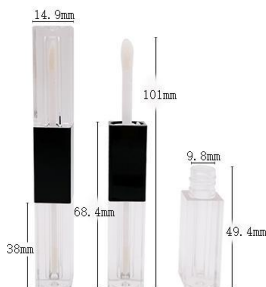

YSX-C158 (2.8ml)
SIZE:W40.4*H135MM

YSX-C158
SIZE:W40.4*H135MM

YSX-C03X (5.6ml)
SIZE:W26*H80.6MM

YSX-C02 (3ml)
SIZE:W14*H50MM

YSX-C4017 (12ml)
SIZE:W23*H90MM

YSX-C09 (8.2ml)
SIZE:W17.8*H91.4MM

YSX-C3097 (6.4ml)
SIZE:W26*H76MM

YSX-C3427 (2ml)
SIZE:W14.5*H107.5MM

唇彩管 Lipgloss Tube

YSX-C3444
SIZE:W25*H52MM

YSX-C3409 (5.2ml)
SIZE:W15*H110MM

YSX-C3489 (6.6ml)
SIZE:W18*H86MM

YSX-C16a (6.5ml)
SIZE:W16.5*H90MM

YSX-C16c (4.5ml)
SIZE:W16.5*H80MM

YSX-C3565 注塑瓶(1.5ML)
SIZE:W13*H74.4MM

YSX-C3493 (直角) 1.5*2ML
SIZE:W14.9*H106MM

YSX-C3494 (R角) 1.5*2ML
SIZE:W14.5*H106MM

YSX-C4056(六边)(1.5ml*2)
SIZE:W17.3*H108.1MM

唇彩管 Lipgloss tube

YSX-C3492 (1.5mL)
SIZE:W13*H67MM

YSXC3496(4.5ML)
SIZE:W18*H68.5MM

YSX-C4060 (1.5ml)
SIZE:W14.6*H108.1MM

睫毛管 Mascara Tube

YSX-M18A (15.5ml)
SIZE:W18.5*H117.4MM

YSX-C18 (6.5ml)
SIZE:W18.3*H124.7MM

YSX-M5730 (20ml)
SIZE:W20*H124.7MM

YSX-M5729 (11ml)
SIZE:W23.8*H142.7MM