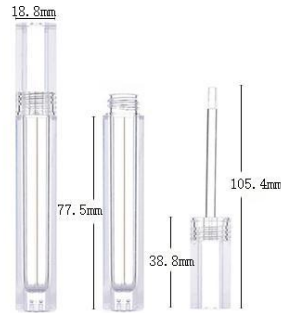

YSX-C3090 (2.4ml)
SIZE:W13.4*H133MM

YSX-C3099-1 (4.4ml)
SIZE:W19.6*H117.1MM

YSX-C3768 (11ml)
SIZE:W22*H80MM

YSX-C3709 (12ml)
SIZE:W22.6*H73.4MM

YSX-C3720 (6.5ml)
SIZE:W25.2*H67.7MM

YSX-C3702 (6.4ml)
SIZE:W32*H69.3MM

YSX-C3713 (2ml)
SIZE:W20.4*H108.2MM

YSX-C3730 (3.5ml)
SIZE:W16.8*H115MM

唇彩管 Lipgloss Tube

YSX-C3726 (1.9ml)
SIZE:W18.69*H80MM

YSX-C3705
SIZE:W18.69*H180.12MM

YSX-C3724
SIZE:W18.69*H180.12MM

YSX-C3725 (1.8ml)
SIZE:W18.69*H80.12MM

YSX-C3762 (2.2ml)
SIZE:W18*H80.1MM

YSX-C3723 (2.8ml)
SIZE:W20.3*H89.7MM

YSX-C3098 (3.6ml)
SIZE:W18.8*H119.5MM

YSX-C3727 (3ml)
SIZE:W18.8*H118.54MM

YSX-C3101
SIZE:W18.8*H127.69MM

唇彩管 Lipgloss Tube

YSX-C157
SIZE:W40.4*H135MM

YSX-C158 (2.8ml)
SIZE:W40.4*H135MM

YSX-C158
SIZE:W40.4*H135MM

YSX-C03X (5.6ml)
SIZE:W26*H80.6MM

YSX-C02 (3ml)
SIZE:W14*H50MM

YSX-C4017 (12ml)
SIZE:W23*H90MM

YSX-C09 (8.2ml)
SIZE:W17.8*H91.4MM

YSX-C3097 (6.4ml)
SIZE:W26*H76MM