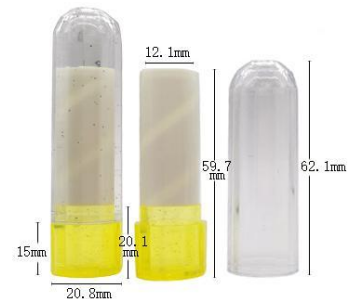

YSX-136
SIZE:W19*H74MM

YSX-155-1
SIZE:W18.5*H70MM

YSX-155-2
SIZE:W18.5*H70MM

YSX-141
SIZE:W19*H70.5MM

YSX-153
SIZE:W19.2*H68.8MM

YSX-156
SIZE:W20*H71MM

润唇膏管 Lip Balm tube

YSX-152
SIZE:W19.5*H73.2MM

YSX-159
SIZE:W19.3*H89.5MM

YSX-209
SIZE:W19.2*H70MM

YSX-151
SIZE:W19.8*H74MM

YSX-188
SIZE:W22.3*H75.3MM

YSX-144
SIZE:W26*H97.4MM

YSX-134
SIZE:W20.5*H74MM

YSX-134-2
SIZE:W20.8*H77.5MM

YSX-134-3
SIZE:W20.8*H77.5MM

润唇膏管 Lip Balm Tube

YSX-1006
SIZE:W15.5*H66.8MM

YSX-1012
SIZE:W15.6*H71MM

YSX-1001
SIZE:W15.5*H77.9MM

YSX-1005
SIZE:W16*H71MM

YSX-1046
SIZE:W17.3*H65MM

YSX-1043
SIZE:W16*H59MM

YSX-1048
SIZE:W17*H61MM

YSX-1047
SIZE:W17*H66.8MM

YSX-1042
SIZE:W17.3*H63.3MM

润唇膏管 Lip Balm Tube

YSX-2750
SIZE:W26.3*H75.3MM

YSX-1045/1046
SIZE:W17*H63.5MM

YSX-2743
SIZE:W18*L31.5*H46MM

YSX-2051
SIZE:W36.4*H71MM

YSX-1044
SIZE:W17*H75.8MM