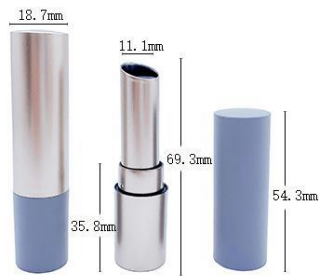

YSX-211
SIZE:W22.5*H75.7MM

YSX-301
SIZE:W22.5*H77.6MM

YSX-210
SIZE:W22.5*H76MM

YSX-135-2
SIZE:W23*H74.5MM

口红管 Lipstick Tube

YSX-188
SIZE:W22.3*H75.3MM

YSX-137
SIZE:W20.5*H74.5MM

YSX-201
SIZE:W20.5*H68MM

YSX-495
SIZE:W21.3*H75MM

YSX-2043
SIZE:W22*H78MM

YSX-2752
SIZE:W25.5*H77MM

YSX-496
SIZE:W21.3*H72.4MM

YSX-2772
SIZE:W21*H79.4MM

YSX-143
SIZE:W29*H76.4MM

口红管 Lipstick Tube

YSX-133-1
SIZE:W18.7*H81.7MM

YSX-133-2
SIZE:W18.7*H82.2MM

YSX-2076
SIZE:W20.5*H84.3MM

YSX-131
SIZE:W21*H75.2MM

YSX-142
SIZE:W29.8*H89.8MM

YSX-138B
SIZE:W24.9*H72MM

YSX-168
SIZE:W23.1*H73.5MM

YSX-204-1
SIZE:W19*H78.5MM

YSX-203
SIZE:W19*H79MM

口红管 Lipstick Tube

YSX-2035
SIZE:W22*H85MM

YSX-2720
SIZE:W31.9*H79.46MM

YSX-318
SIZE:W24.1*H105.3MM

YSX-431
SIZE:W17*H50.7MM

YSX-2757
SIZE:W23.5*H77MM

YSX-213
SIZE:W20.5*H54.4MM

YSX-163
SIZE:W18.6*H78.91MM