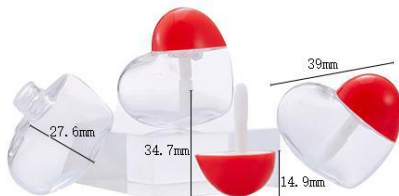

口红管 Lipstick Tube

YSX-2035
SIZE:W22*H85MM

YSX-2720
SIZE:W31.9*H79.46MM

YSX-318
SIZE:W24.1*H105.3MM

YSX-431
SIZE:W17*H50.7MM

YSX-2757
SIZE:W23.5*H77MM

YSX-213
SIZE:W20.5*H54.4MM

YSX-163
SIZE:W18.6*H78.91MM

YSX-C12B (粗细2种刷)
SIZE:W21.5*H83.7MM
Capacity:5.6ml

YSX-C12A (粗细2种刷)
SIZE:W21.5*H83.7MM
Capacity:5.4ml

唇彩管 Lipgloss Tube

YSX-C3098(盖PETG 瓶AS)
SIZE:W17.33*H117MM

YSX-C3756 7.4ml
SIZE:W39*H42MM

YSX-C3441 5.4ml
SIZE:W20*H75.2MM

YSX-C3700 (5ml)
SIZE:W29*H95.6MM

YSX-C10 (1.9ml)
SIZE:W18.8*H80MM

YSX-C3704 (3.6ml)
SIZE:W21.8*H87MM

YSX-C3710 (6ml)
SIZE:W27*H54.6MM

YSX-C11 (6ml)
SIZE:W25*H85.3MM

YSXC4061(1.5mL)
SIZE:W14*H67MM

唇彩管 Lipgloss Tube

YSX-C14 (5ml)
SIZE:W14.6*H88.8MM

YSX-C01 (2.5ml)
SIZE:W15.3*H86MM

YSX-C3513 (2.4ml)
SIZE:W16*H98MM

YSX-C3471 (3.6ml)
SIZE:W15.7*H119.4MM

YSX-C04A (6ml)
SIZE:W17.2*H110.8MM

YSX-C04C (6ml)
SIZE:W17*H112.1MM

YSX-C156 (2ml)
SIZE:W15.3*H113MM