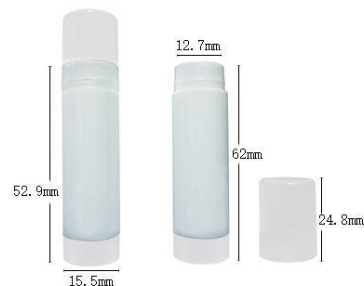

YSX-136
SIZE:W19*H74MM

YSX-155-1
SIZE:W18.5*H70MM

YSX-155-2
SIZE:W18.5*H70MM

YSX-141
SIZE:W19*H70.5MM

YSX-153
SIZE:W19.2*H68.8MM

YSX-156
SIZE:W20*H71MM

润唇膏管 Lip Balm tube

YSX-152
SIZE:W19.5*H73.2MM

YSX-159
SIZE:W19.3*H89.5MM

YSX-209
SIZE:W19.2*H70MM

YSX-151
SIZE:W19.8*H74MM

YSX-188
SIZE:W22.3*H75.3MM

YSX-144
SIZE:W26*H97.4MM

YSX-134
SIZE:W20.5*H74MM

YSX-134-2
SIZE:W20.8*H77.5MM

YSX-134-3
SIZE:W20.8*H77.5MM

润唇膏管 Lip Balm Tube

YSX-1006
SIZE:W15.5*H66.8MM

YSX-1012
SIZE:W15.6*H71MM

YSX-1001
SIZE:W15.5*H77.9MM

YSX-1005
SIZE:W16*H71MM

YSX-1046
SIZE:W17.3*H65MM

YSX-1043
SIZE:W16*H59MM

YSX-1048
SIZE:W17*H61MM