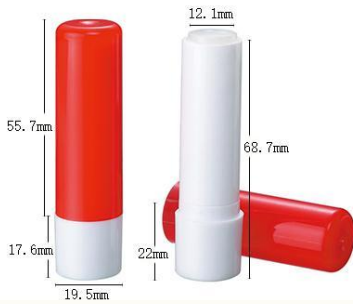

YSX-M5751 (4.8ml)
SIZE:W14*H124.8MM

YSX-M01 (6.5ml)
SIZE:W18.3*H97MM

YSX-M18B (唇彩注瓶)
SIZE:W18.5*H107MM

YSX-C16b 睫毛
SIZE:W16.5*H90.5MM

润唇膏管 Lip Balm Tube

YSX-406
SIZE:W19*H74MM

YSX-414
SIZE:W19*H83.5MM

YSX-412
SIZE:W19*H74MM

YSX-136
SIZE:W19*H74MM

YSX-155-1
SIZE:W18.5*H70MM

YSX-155-2
SIZE:W18.5*H70MM

YSX-141
SIZE:W19*H70.5MM

YSX-153
SIZE:W19.2*H68.8MM

YSX-156
SIZE:W20*H71MM

润唇膏管 Lip Balm tube

YSX-152
SIZE:W19.5*H73.2MM

YSX-159
SIZE:W19.3*H89.5MM

YSX-209
SIZE:W19.2*H70MM

YSX-151
SIZE:W19.8*H74MM

YSX-188
SIZE:W22.3*H75.3MM

YSX-144
SIZE:W26*H97.4MM

YSX-134
SIZE:W20.5*H74MM

YSX-134-2
SIZE:W20.8*H77.5MM

YSX-134-3
SIZE:W20.8*H77.5MM