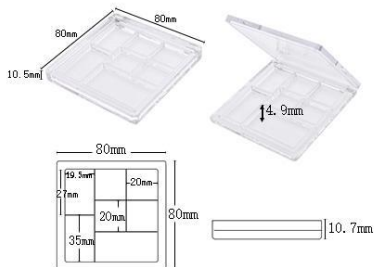

YSX-416
SIZE:W20.3*H68MM

YSX-130
SIZE:W18.6*H58MM

YSX-2728
SIZE:W11*H32.4MM

YSX-403
SIZE:W18*H65.5MM

YSX-111
SIZE:W15.3*H56MM

YSX-110
SIZE:W15.3*H56MM

YSX-139
SIZE:W15.3*H56MM

YSX-H02
SIZE:L101.7*W66.5*H21.2MM

YSX-H01-2
SIZE:W65*L160MM

YSX-H01
SIZE:W64.5*L160*H19MM

盒子系列 Box Series

YSX-H10
SIZE:W42*H11.6MM

YSX-H12
SIZE:W53.3*L53.3*H12.3MM

YSX-H13
SIZE:W43.9*H15.7MM

YSX-H04
SIZE:W60.3*L60.3*H10.6MM

YSX-H4401
SIZE:W80*L80*H10.5MM

YSX-H4405
SIZE:W80*L80*H10.5MM

YSX-H4404
SIZE:W40.3*L66.5*H10MM

YSX-H06
SIZE:W42.5*L74*H11.9MM

YSX-H055B
SIZE:W76.5*L77.5*H13.8MM

盒子/其他系列 Box /Others Series

YSX-H4702
SIZE:W86.5*L75.7*H18.6MM

YSX-H4402
SIZE:W28.5*L168*H14.5MM