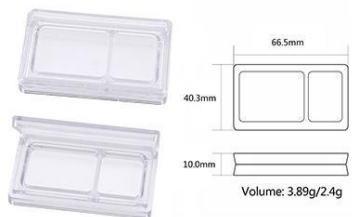

YSX-416
SIZE:W20.3*H68MM

YSX-130
SIZE:W18.6*H58MM

YSX-2728
SIZE:W11*H32.4MM

YSX-403
SIZE:W18*H65.5MM

YSX-111
SIZE:W15.3*H56MM

YSX-110
SIZE:W15.3*H56MM

YSX-139
SIZE:W15.3*H56MM

YSX-H02
SIZE:L101.7*W66.5*H21.2MM

YSX-H01-2
SIZE:W65*L160MM

YSX-H01
SIZE:W64.5*L160*H19MM

盒子系列 Box Series

YSX-H10
SIZE:W42*H11.6MM

YSX-H12
SIZE:W53.3*L53.3*H12.3MM

YSX-H13
SIZE:W43.9*H15.7MM

YSX-H04
SIZE:W60.3*L60.3*H10.6MM

YSX-H4401
SIZE:W80*L80*H10.5MM

YSX-H4405
SIZE:W80*L80*H10.5MM

YSX-H4404
SIZE:W40.3*L66.5*H10MM

YSX-H06
SIZE:W42.5*L74*H11.9MM

YSX-H055B
SIZE:W76.5*L77.5*H13.8MM

盒子/其他系列 Box /Others Series

YSX-H4702
SIZE:W86.5*L75.7*H18.6MM

YSX-H4402
SIZE:W28.5*L168*H14.5MM