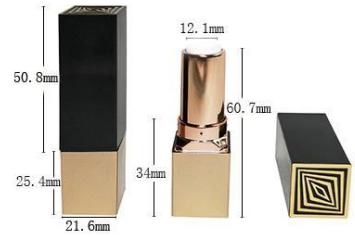

口红管 Lipstick Tube

YSX-1400
SIZE:W21.5*H74.6MM

YSX-2429
SIZE:W21.5*H77MM

YSX-494
SIZE:W20.3*H75MM

YSX-202-1
SIZE:W20*H70.5MM

YSX-306
SIZE:W24*H78MM

YSX-202
SIZE:W20 *H70MM

YSX-132
SIZE:W22.1*H81.9MM

YSX-132
SIZE:W22.1*H81.9MM

YSX-2765
SIZE:W23*H80.1MM

口红管 Lipstick Tube

YSX-214
SIZE:W22*H77MM

YSX-404
SIZE:W21.2*H77MM

YSX-404V
SIZE:W21.6*H76.3MM

YSX-404V-1
SIZE:W21.6*H77MM

YSX-405
SIZE:W21.8*H77.7MM

YSX-211
SIZE:W22.5*H75.7MM

YSX-301
SIZE:W22.5*H77.6MM

YSX-210
SIZE:W22.5*H76MM

YSX-135-2
SIZE:W23*H74.5MM

口红管 Lipstick Tube

YSX-188
SIZE:W22.3*H75.3MM

YSX-137
SIZE:W20.5*H74.5MM

YSX-201
SIZE:W20.5*H68MM

YSX-495
SIZE:W21.3*H75MM

YSX-2043
SIZE:W22*H78MM

YSX-2752
SIZE:W25.5*H77MM

YSX-496
SIZE:W21.3*H72.4MM

YSX-2772
SIZE:W21*H79.4MM

YSX-143
SIZE:W29*H76.4MM

口红管 Lipstick Tube

YSX-133-1
SIZE:W18.7*H81.7MM