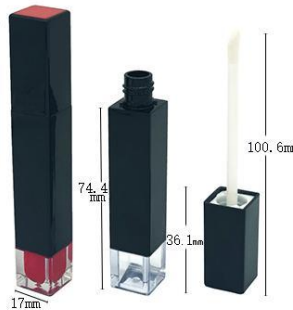

YSX-C3700 (5ml)
SIZE:W29*H95.6MM

YSX-C10 (1.9ml)
SIZE:W18.8*H80MM

YSX-C3704 (3.6ml)
SIZE:W21.8*H87MM

YSX-C3710 (6ml)
SIZE:W27*H54.6MM

YSX-C11 (6ml)
SIZE:W25*H85.3MM

YSXC4061(1.5mL)
SIZE:W14*H67MM

唇彩管 Lipgloss Tube

YSX-C14 (5ml)
SIZE:W14.6*H88.8MM

YSX-C01 (2.5ml)
SIZE:W15.3*H86MM

YSX-C3513 (2.4ml)
SIZE:W16*H98MM

YSX-C3471 (3.6ml)
SIZE:W15.7*H119.4MM

YSX-C04A (6ml)
SIZE:W17.2*H110.8MM

YSX-C04C (6ml)
SIZE:W17*H112.1MM

YSX-C156 (2ml)
SIZE:W15.3*H113MM

YSX-C3411-1 (2.8ml)
SIZE:W22*H135.2MM

YSX-C08 (5ml)
SIZE:W20*H111.7MM

唇彩管 Lipgloss Tube

YSX-C3516 (2.6ml)
SIZE:W16*H111MM

YSX-C18 (6ml)
SIZE:W18*H125MM

YSX-C3519 (4.4ml)
SIZE:W21*H87.6MM

YSX-C05-2
SIZE:W18.5*H80MM

YSX-C05-1
SIZE:W18.5*H106MM

YSX-C3081 (2.6ml)
SIZE:W13.5*H106.1MM

YSX-C06-2 (3ml)
SIZE:W18.5*H80.7MM

YSX-C06-1 (4.8ml)
SIZE:W18.5*H106MM

YSX-C07
SIZE:W19.7*H76.2MM

唇彩管 Lipgloss Tube

YSX-C3136 (7.4ml)
SIZE:W15*H83MM