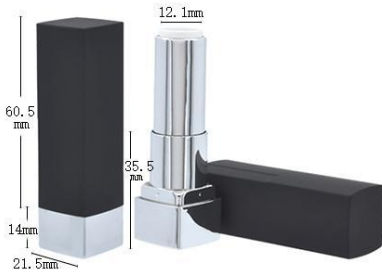

口红管 Lipstick Tube

YSX-1400
SIZE:W21.5*H74.6MM

YSX-2429
SIZE:W21.5*H77MM

YSX-494
SIZE:W20.3*H75MM

YSX-202-1
SIZE:W20*H70.5MM

YSX-306
SIZE:W24*H78MM

YSX-202
SIZE:W20 *H70MM

YSX-132
SIZE:W22.1*H81.9MM

YSX-132
SIZE:W22.1*H81.9MM

YSX-2765
SIZE:W23*H80.1MM

口红管 Lipstick Tube

YSX-214
SIZE:W22*H77MM

YSX-404
SIZE:W21.2*H77MM

YSX-404V
SIZE:W21.6*H76.3MM

YSX-404V-1
SIZE:W21.6*H77MM

YSX-405
SIZE:W21.8*H77.7MM