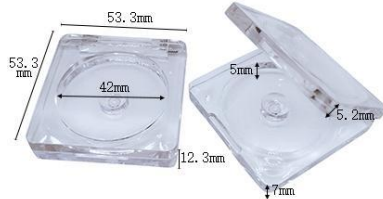

YSX-416
SIZE:W20.3*H68MM

YSX-130
SIZE:W18.6*H58MM

YSX-2728
SIZE:W11*H32.4MM

YSX-403
SIZE:W18*H65.5MM

YSX-111
SIZE:W15.3*H56MM

YSX-110
SIZE:W15.3*H56MM

YSX-139
SIZE:W15.3*H56MM

YSX-H02
SIZE:L101.7*W66.5*H21.2MM

YSX-H01-2
SIZE:W65*L160MM

YSX-H01
SIZE:W64.5*L160*H19MM

盒子系列 Box Series

YSX-H10
SIZE:W42*H11.6MM

YSX-H12
SIZE:W53.3*L53.3*H12.3MM

YSX-H13
SIZE:W43.9*H15.7MM

YSX-H04
SIZE:W60.3*L60.3*H10.6MM

YSX-H4401
SIZE:W80*L80*H10.5MM