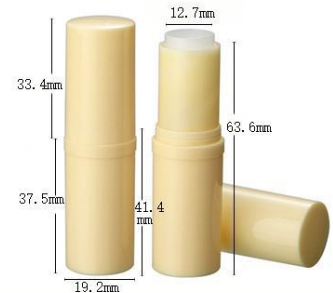

YSX-M5751 (4.8ml)
SIZE:W14*H124.8MM

YSX-M01 (6.5ml)
SIZE:W18.3*H97MM

YSX-M18B (唇彩注瓶)
SIZE:W18.5*H107MM

YSX-C16b 睫毛
SIZE:W16.5*H90.5MM

润唇膏管 Lip Balm Tube

YSX-406
SIZE:W19*H74MM

YSX-414
SIZE:W19*H83.5MM

YSX-412
SIZE:W19*H74MM

YSX-136
SIZE:W19*H74MM

YSX-155-1
SIZE:W18.5*H70MM

YSX-155-2
SIZE:W18.5*H70MM

YSX-141
SIZE:W19*H70.5MM

YSX-153
SIZE:W19.2*H68.8MM

YSX-156
SIZE:W20*H71MM

润唇膏管 Lip Balm tube

YSX-152
SIZE:W19.5*H73.2MM

YSX-159
SIZE:W19.3*H89.5MM

YSX-209
SIZE:W19.2*H70MM

YSX-151
SIZE:W19.8*H74MM

YSX-188
SIZE:W22.3*H75.3MM

YSX-144
SIZE:W26*H97.4MM

YSX-134
SIZE:W20.5*H74MM

YSX-134-2
SIZE:W20.8*H77.5MM

YSX-134-3
SIZE:W20.8*H77.5MM

润唇膏管 Lip Balm Tube

YSX-1006
SIZE:W15.5*H66.8MM

YSX-1012
SIZE:W15.6*H71MM

YSX-1001
SIZE:W15.5*H77.9MM

YSX-1005
SIZE:W16*H71MM

YSX-1046
SIZE:W17.3*H65MM

YSX-1043
SIZE:W16*H59MM

YSX-1048
SIZE:W17*H61MM