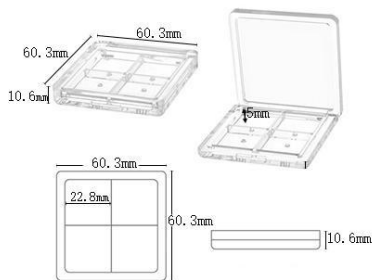

YSX-416
SIZE:W20.3*H68MM

YSX-130
SIZE:W18.6*H58MM

YSX-2728
SIZE:W11*H32.4MM

YSX-403
SIZE:W18*H65.5MM

YSX-111
SIZE:W15.3*H56MM

YSX-110
SIZE:W15.3*H56MM

YSX-139
SIZE:W15.3*H56MM

YSX-H02
SIZE:L101.7*W66.5*H21.2MM

YSX-H01-2
SIZE:W65*L160MM

YSX-H01
SIZE:W64.5*L160*H19MM

盒子系列 Box Series

YSX-H10
SIZE:W42*H11.6MM

YSX-H12
SIZE:W53.3*L53.3*H12.3MM

YSX-H13
SIZE:W43.9*H15.7MM

YSX-H04
SIZE:W60.3*L60.3*H10.6MM

YSX-H4401
SIZE:W80*L80*H10.5MM

YSX-H4405
SIZE:W80*L80*H10.5MM

YSX-H4404
SIZE:W40.3*L66.5*H10MM

YSX-H06
SIZE:W42.5*L74*H11.9MM

YSX-H055B
SIZE:W76.5*L77.5*H13.8MM

盒子/其他系列 Box /Others Series

YSX-H4702
SIZE:W86.5*L75.7*H18.6MM

YSX-H4402
SIZE:W28.5*L168*H14.5MM