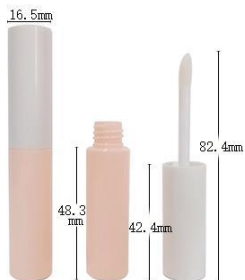

YSX-C158 (2.8ml)
SIZE:W40.4*H135MM

YSX-C158
SIZE:W40.4*H135MM

YSX-C03X (5.6ml)
SIZE:W26*H80.6MM

YSX-C02 (3ml)
SIZE:W14*H50MM

YSX-C4017 (12ml)
SIZE:W23*H90MM

YSX-C09 (8.2ml)
SIZE:W17.8*H91.4MM

YSX-C3097 (6.4ml)
SIZE:W26*H76MM

YSX-C3427 (2ml)
SIZE:W14.5*H107.5MM

唇彩管 Lipgloss Tube

YSX-C3444
SIZE:W25*H52MM

YSX-C3409 (5.2ml)
SIZE:W15*H110MM

YSX-C3489 (6.6ml)
SIZE:W18*H86MM

YSX-C16a (6.5ml)
SIZE:W16.5*H90MM

YSX-C16c (4.5ml)
SIZE:W16.5*H80MM

YSX-C3565 注塑瓶(1.5ML)
SIZE:W13*H74.4MM

YSX-C3493 (直角) 1.5*2ML
SIZE:W14.9*H106MM

YSX-C3494 (R角) 1.5*2ML
SIZE:W14.5*H106MM

YSX-C4056(六边)
(1.5ml*2)
SIZE:W17.3*H108.1MM

唇彩管 Lipgloss tube

YSX-C3492 (1.5mL)
SIZE:W13*H67MM

YSXC3496(4.5ML)
SIZE:W18*H68.5MM

YSX-C4060 (1.5ml)
SIZE:W14.6*H108.1MM

睫毛管 Mascara Tube

YSX-M18A (15.5ml)
SIZE:W18.5*H117.4MM

YSX-C18 (6.5ml)
SIZE:W18.3*H124.7MM

YSX-M5730 (20ml)
SIZE:W20*H124.7MM

YSX-M5729 (11ml)
SIZE:W23.8*H142.7MM