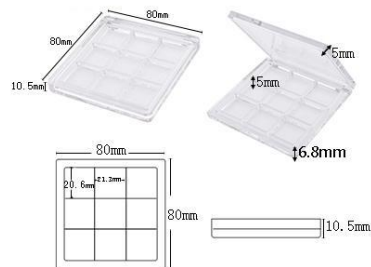

YSX-416
SIZE:W20.3*H68MM

YSX-130
SIZE:W18.6*H58MM

YSX-2728
SIZE:W11*H32.4MM

YSX-403
SIZE:W18*H65.5MM

YSX-111
SIZE:W15.3*H56MM

YSX-110
SIZE:W15.3*H56MM

YSX-139
SIZE:W15.3*H56MM

YSX-H02
SIZE:L101.7*W66.5*H21.2MM

YSX-H01-2
SIZE:W65*L160MM

YSX-H01
SIZE:W64.5*L160*H19MM

盒子系列 Box Series

YSX-H10
SIZE:W42*H11.6MM

YSX-H12
SIZE:W53.3*L53.3*H12.3MM

YSX-H13
SIZE:W43.9*H15.7MM

YSX-H04
SIZE:W60.3*L60.3*H10.6MM

YSX-H4401
SIZE:W80*L80*H10.5MM

YSX-H4405
SIZE:W80*L80*H10.5MM

YSX-H4404
SIZE:W40.3*L66.5*H10MM

YSX-H06
SIZE:W42.5*L74*H11.9MM

YSX-H055B
SIZE:W76.5*L77.5*H13.8MM

盒子/其他系列 Box /Others Series

YSX-H4702
SIZE:W86.5*L75.7*H18.6MM

YSX-H4402
SIZE:W28.5*L168*H14.5MM