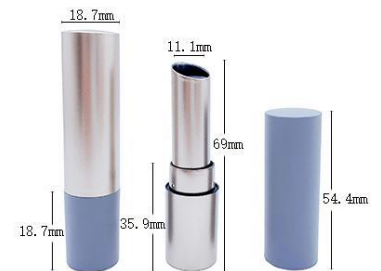

YSX-1044
SIZE:W17*H75.8MM

YSX-207
SIZE:W13.3*H89.4MM

YSX-207-2
SIZE:W13.3*H91.7MM

YSX-207-3
SIZE:W13.3*H91.7MM

润唇膏管 Lip Balm Tube

YSX-219-1
SIZE:W17*H80MM

YSX-2040 (直灌)
SIZE:W17*H73MM

YSX-126 (直灌)
SIZE:W19.39*H71MM

YSX-154
SIZE:W18.7*H76.1MM

YSX-413
SIZE:W19*H76MM

YSX-216
SIZE:W21*H78.5MM

YSX-2066
SIZE:W18*H77.4MM

YSX-133-2
SIZE:W18.7*H82.5MM

YSX-133-1
SIZE:W18.7*H81.7MM

迷你系列 Mini Series

YSX-402
SIZE:W18.5*H62.8MM

YSX-416
SIZE:W20.3*H68MM

YSX-130
SIZE:W18.6*H58MM

YSX-2728
SIZE:W11*H32.4MM

YSX-403
SIZE:W18*H65.5MM

YSX-111
SIZE:W15.3*H56MM

YSX-110
SIZE:W15.3*H56MM

YSX-139
SIZE:W15.3*H56MM

YSX-H02
SIZE:L101.7*W66.5*H21.2MM