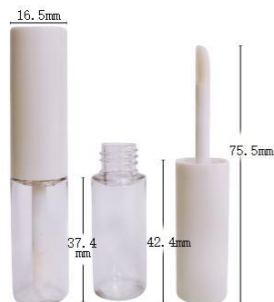

YSX-C158 (2.8ml)
SIZE:W40.4*H135MM

YSX-C158
SIZE:W40.4*H135MM

YSX-C03X (5.6ml)
SIZE:W26*H80.6MM

YSX-C02 (3ml)
SIZE:W14*H50MM

YSX-C4017 (12ml)
SIZE:W23*H90MM

YSX-C09 (8.2ml)
SIZE:W17.8*H91.4MM

YSX-C3097 (6.4ml)
SIZE:W26*H76MM

YSX-C3427 (2ml)
SIZE:W14.5*H107.5MM

唇彩管 Lipgloss Tube

YSX-C3444
SIZE:W25*H52MM

YSX-C3409 (5.2ml)
SIZE:W15*H110MM

YSX-C3489 (6.6ml)
SIZE:W18*H86MM

YSX-C16a (6.5ml)
SIZE:W16.5*H90MM

YSX-C16c (4.5ml)
SIZE:W16.5*H80MM

YSX-C3565 注塑瓶(1.5ML)
SIZE:W13*H74.4MM

YSX-C3493 (直角) 1.5*2ML
SIZE:W14.9*H106MM

YSX-C3494 (R角) 1.5*2ML
SIZE:W14.5*H106MM

YSX-C4056(六边)
(1.5ml*2)
SIZE:W17.3*H108.1MM

唇彩管 Lipgloss tube

YSX-C3492 (1.5mL)
SIZE:W13*H67MM

YSXC3496(4.5ML)
SIZE:W18*H68.5MM

YSX-C4060 (1.5ml)
SIZE:W14.6*H108.1MM

睫毛管 Mascara Tube

YSX-M18A (15.5ml)
SIZE:W18.5*H117.4MM

YSX-C18 (6.5ml)
SIZE:W18.3*H124.7MM

YSX-M5730 (20ml)
SIZE:W20*H124.7MM

YSX-M5729 (11ml)
SIZE:W23.8*H142.7MM