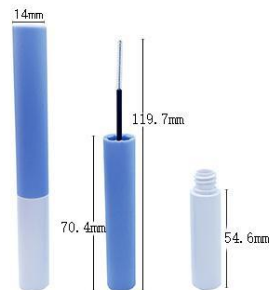

YSX-M5709 (18.5ml)
SIZE:W21.6*H110MM

YSX-C3471 (12.5ml)
SIZE:W15.7*H118.5MM

YSX-M5732 (1.8ml*2)
SIZE:W17*H155MM

YSX-M5724 (6ml*2)
SIZE:W17.5*H135MM

YSX-M5723 (6.5ml)
SIZE:W18.4*H125MM

睫毛管 Mascara Tube

YSX-M5731 (16ml)
SIZE:W21*H128.5MM

YSX-M5733 (21ml)
SIZE:W23*H122MM

YSX-M5739 (15.5ml)
SIZE:W23*H119.1MM

YSX-M5746 (16ml)
SIZE:W23*H124MM

YSX-M5745 (15.5ml)
SIZE:W23.8*H110MM

YSX-M5738 (18.5ml)
SIZE:W23.7*H127.8MM

YSX-M5740 (18ml)
SIZE:W21*H119MM

YSX-M5741 (18ml)
SIZE:W24*H125MM

YSX-M5742 (18ml)
SIZE:W24*H123MM

睫毛管 Mascara Tube

YSX-M5747 (3.9ml)
SIZE:W13.7*H80MM

YSX-M5745
SIZE:W23.8*H110MM

YSX-M5735
SIZE:W12*H115MM

YSX-M05 (15ml)
SIZE:W18.4*H117MM

YSX-M06 (15ml)
SIZE:W18.4*H116.8MM

YSX-M5751 (4.8ml)
SIZE:W14*H124.8MM

YSX-M01 (6.5ml)
SIZE:W18.3*H97MM

YSX-M18B (唇彩注瓶)
SIZE:W18.5*H107MM

YSX-C16b 睫毛
SIZE:W16.5*H90.5MM

润唇膏管 Lip Balm Tube

YSX-406
SIZE:W19*H74MM

YSX-414
SIZE:W19*H83.5MM

YSX-412
SIZE:W19*H74MM