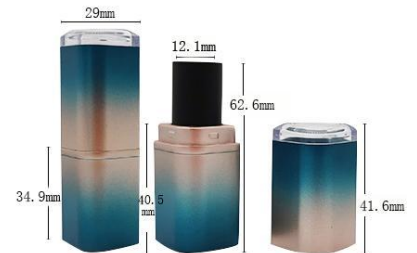

YSX-495
SIZE:W21.3*H75MM

YSX-2043
SIZE:W22*H78MM

YSX-2752
SIZE:W25.5*H77MM

YSX-496
SIZE:W21.3*H72.4MM

YSX-2772
SIZE:W21*H79.4MM

YSX-143
SIZE:W29*H76.4MM

口红管 Lipstick Tube

YSX-133-1
SIZE:W18.7*H81.7MM