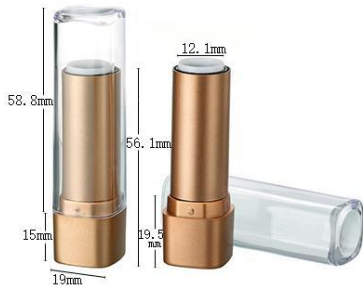

YSX-M5733 (21ml)
SIZE:W23*H122MM

YSX-M5739 (15.5ml)
SIZE:W23*H119.1MM

YSX-M5746 (16ml)
SIZE:W23*H124MM

YSX-M5745 (15.5ml)
SIZE:W23.8*H110MM

YSX-M5738 (18.5ml)
SIZE:W23.7*H127.8MM

YSX-M5740 (18ml)
SIZE:W21*H119MM

YSX-M5741 (18ml)
SIZE:W24*H125MM

YSX-M5742 (18ml)
SIZE:W24*H123MM

睫毛管 Mascara Tube

YSX-M5747 (3.9ml)
SIZE:W13.7*H80MM

YSX-M5745
SIZE:W23.8*H110MM

YSX-M5735
SIZE:W12*H115MM

YSX-M05 (15ml)
SIZE:W18.4*H117MM

YSX-M06 (15ml)
SIZE:W18.4*H116.8MM

YSX-M5751 (4.8ml)
SIZE:W14*H124.8MM

YSX-M01 (6.5ml)
SIZE:W18.3*H97MM

YSX-M18B (唇彩注瓶)
SIZE:W18.5*H107MM

YSX-C16b 睫毛
SIZE:W16.5*H90.5MM

润唇膏管 Lip Balm Tube

YSX-406
SIZE:W19*H74MM

YSX-414
SIZE:W19*H83.5MM

YSX-412
SIZE:W19*H74MM

YSX-136
SIZE:W19*H74MM

YSX-155-1
SIZE:W18.5*H70MM

YSX-155-2
SIZE:W18.5*H70MM

YSX-141
SIZE:W19*H70.5MM

YSX-153
SIZE:W19.2*H68.8MM

YSX-156
SIZE:W20*H71MM

润唇膏管 Lip Balm tube

YSX-152
SIZE:W19.5*H73.2MM