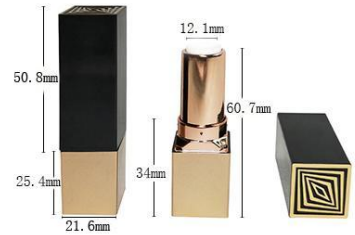

口红管 Lipstick Tube

YSX-1400
SIZE:W21.5*H74.6MM

YSX-2429
SIZE:W21.5*H77MM

YSX-494
SIZE:W20.3*H75MM

YSX-202-1
SIZE:W20*H70.5MM

YSX-306
SIZE:W24*H78MM

YSX-202
SIZE:W20 *H70MM

YSX-132
SIZE:W22.1*H81.9MM

YSX-132
SIZE:W22.1*H81.9MM

YSX-2765
SIZE:W23*H80.1MM

口红管 Lipstick Tube

YSX-214
SIZE:W22*H77MM

YSX-404
SIZE:W21.2*H77MM

YSX-404V
SIZE:W21.6*H76.3MM

YSX-404V-1
SIZE:W21.6*H77MM

YSX-405
SIZE:W21.8*H77.7MM

YSX-211
SIZE:W22.5*H75.7MM

YSX-301
SIZE:W22.5*H77.6MM

YSX-210
SIZE:W22.5*H76MM

YSX-135-2
SIZE:W23*H74.5MM

口红管 Lipstick Tube

YSX-188
SIZE:W22.3*H75.3MM

YSX-137
SIZE:W20.5*H74.5MM

YSX-201
SIZE:W20.5*H68MM

YSX-495
SIZE:W21.3*H75MM

YSX-2043
SIZE:W22*H78MM

YSX-2752
SIZE:W25.5*H77MM

YSX-496
SIZE:W21.3*H72.4MM

YSX-2772
SIZE:W21*H79.4MM

YSX-143
SIZE:W29*H76.4MM

口红管 Lipstick Tube

YSX-133-1
SIZE:W18.7*H81.7MM