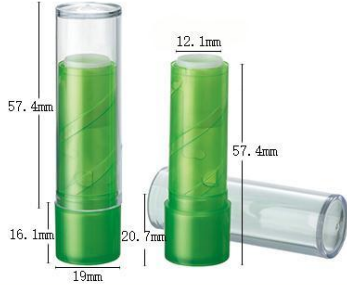

YSX-M5733 (21ml)
SIZE:W23*H122MM

YSX-M5739 (15.5ml)
SIZE:W23*H119.1MM

YSX-M5746 (16ml)
SIZE:W23*H124MM

YSX-M5745 (15.5ml)
SIZE:W23.8*H110MM

YSX-M5738 (18.5ml)
SIZE:W23.7*H127.8MM

YSX-M5740 (18ml)
SIZE:W21*H119MM

YSX-M5741 (18ml)
SIZE:W24*H125MM

YSX-M5742 (18ml)
SIZE:W24*H123MM

睫毛管 Mascara Tube

YSX-M5747 (3.9ml)
SIZE:W13.7*H80MM

YSX-M5745
SIZE:W23.8*H110MM

YSX-M5735
SIZE:W12*H115MM

YSX-M05 (15ml)
SIZE:W18.4*H117MM

YSX-M06 (15ml)
SIZE:W18.4*H116.8MM

YSX-M5751 (4.8ml)
SIZE:W14*H124.8MM

YSX-M01 (6.5ml)
SIZE:W18.3*H97MM

YSX-M18B (唇彩注瓶)
SIZE:W18.5*H107MM

YSX-C16b 睫毛
SIZE:W16.5*H90.5MM

润唇膏管 Lip Balm Tube

YSX-406
SIZE:W19*H74MM

YSX-414
SIZE:W19*H83.5MM

YSX-412
SIZE:W19*H74MM

YSX-136
SIZE:W19*H74MM

YSX-155-1
SIZE:W18.5*H70MM

YSX-155-2
SIZE:W18.5*H70MM

YSX-141
SIZE:W19*H70.5MM

YSX-153
SIZE:W19.2*H68.8MM

YSX-156
SIZE:W20*H71MM

润唇膏管 Lip Balm tube

YSX-152
SIZE:W19.5*H73.2MM