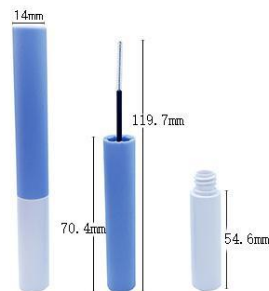

YSX-M5709 (18.5ml)
SIZE:W21.6*H110MM

YSX-C3471 (12.5ml)
SIZE:W15.7*H118.5MM

YSX-M5732 (1.8ml*2)
SIZE:W17*H155MM

YSX-M5724 (6ml*2)
SIZE:W17.5*H135MM

YSX-M5723 (6.5ml)
SIZE:W18.4*H125MM

睫毛管 Mascara Tube

YSX-M5731 (16ml)
SIZE:W21*H128.5MM

YSX-M5733 (21ml)
SIZE:W23*H122MM

YSX-M5739 (15.5ml)
SIZE:W23*H119.1MM

YSX-M5746 (16ml)
SIZE:W23*H124MM

YSX-M5745 (15.5ml)
SIZE:W23.8*H110MM

YSX-M5738 (18.5ml)
SIZE:W23.7*H127.8MM

YSX-M5740 (18ml)
SIZE:W21*H119MM

YSX-M5741 (18ml)
SIZE:W24*H125MM

YSX-M5742 (18ml)
SIZE:W24*H123MM

睫毛管 Mascara Tube

YSX-M5747 (3.9ml)
SIZE:W13.7*H80MM

YSX-M5745
SIZE:W23.8*H110MM

YSX-M5735
SIZE:W12*H115MM

YSX-M05 (15ml)
SIZE:W18.4*H117MM

YSX-M06 (15ml)
SIZE:W18.4*H116.8MM

YSX-M5751 (4.8ml)
SIZE:W14*H124.8MM

YSX-M01 (6.5ml)
SIZE:W18.3*H97MM

YSX-M18B (唇彩注瓶)
SIZE:W18.5*H107MM

YSX-C16b 睫毛
SIZE:W16.5*H90.5MM

润唇膏管 Lip Balm Tube

YSX-406
SIZE:W19*H74MM

YSX-414
SIZE:W19*H83.5MM

YSX-412
SIZE:W19*H74MM