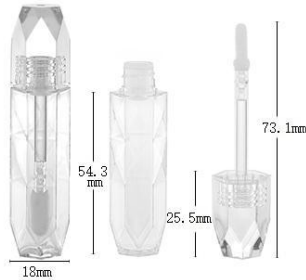

YSX-C3090 (2.4ml)
SIZE:W13.4*H133MM

YSX-C3099-1 (4.4ml)
SIZE:W19.6*H117.1MM

YSX-C3768 (11ml)
SIZE:W22*H80MM

YSX-C3709 (12ml)
SIZE:W22.6*H73.4MM

YSX-C3720 (6.5ml)
SIZE:W25.2*H67.7MM

YSX-C3702 (6.4ml)
SIZE:W32*H69.3MM

YSX-C3713 (2ml)
SIZE:W20.4*H108.2MM

YSX-C3730 (3.5ml)
SIZE:W16.8*H115MM

唇彩管 Lipgloss Tube

YSX-C3726 (1.9ml)
SIZE:W18.69*H80MM

YSX-C3705
SIZE:W18.69*H180.12MM

YSX-C3724
SIZE:W18.69*H180.12MM

YSX-C3725 (1.8ml)
SIZE:W18.69*H80.12MM

YSX-C3762 (2.2ml)
SIZE:W18*H80.1MM

YSX-C3723 (2.8ml)
SIZE:W20.3*H89.7MM

YSX-C3098 (3.6ml)
SIZE:W18.8*H119.5MM

YSX-C3727 (3ml)
SIZE:W18.8*H118.54MM

YSX-C3101
SIZE:W18.8*H127.69MM

唇彩管 Lipgloss Tube

YSX-C157
SIZE:W40.4*H135MM

YSX-C158 (2.8ml)
SIZE:W40.4*H135MM

YSX-C158
SIZE:W40.4*H135MM

YSX-C03X (5.6ml)
SIZE:W26*H80.6MM

YSX-C02 (3ml)
SIZE:W14*H50MM

YSX-C4017 (12ml)
SIZE:W23*H90MM

YSX-C09 (8.2ml)
SIZE:W17.8*H91.4MM

YSX-C3097 (6.4ml)
SIZE:W26*H76MM