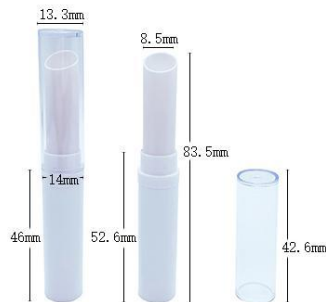

YSX-159
SIZE:W19.3*H89.5MM

YSX-209
SIZE:W19.2*H70MM

YSX-151
SIZE:W19.8*H74MM

YSX-188
SIZE:W22.3*H75.3MM

YSX-144
SIZE:W26*H97.4MM

YSX-134
SIZE:W20.5*H74MM

YSX-134-2
SIZE:W20.8*H77.5MM

YSX-134-3
SIZE:W20.8*H77.5MM

润唇膏管 Lip Balm Tube

YSX-1006
SIZE:W15.5*H66.8MM

YSX-1012
SIZE:W15.6*H71MM

YSX-1001
SIZE:W15.5*H77.9MM

YSX-1005
SIZE:W16*H71MM

YSX-1046
SIZE:W17.3*H65MM

YSX-1043
SIZE:W16*H59MM

YSX-1048
SIZE:W17*H61MM

YSX-1047
SIZE:W17*H66.8MM

YSX-1042
SIZE:W17.3*H63.3MM

润唇膏管 Lip Balm Tube

YSX-2750
SIZE:W26.3*H75.3MM

YSX-1045/1046
SIZE:W17*H63.5MM

YSX-2743
SIZE:W18*L31.5*H46MM

YSX-2051
SIZE:W36.4*H71MM

YSX-1044
SIZE:W17*H75.8MM

YSX-1044
SIZE:W17*H75.8MM

YSX-207
SIZE:W13.3*H89.4MM

YSX-207-2
SIZE:W13.3*H91.7MM

YSX-207-3
SIZE:W13.3*H91.7MM

润唇膏管 Lip Balm Tube

YSX-219-1
SIZE:W17*H80MM

YSX-2040 (直灌)
SIZE:W17*H73MM

YSX-126 (直灌)
SIZE:W19.39*H71MM