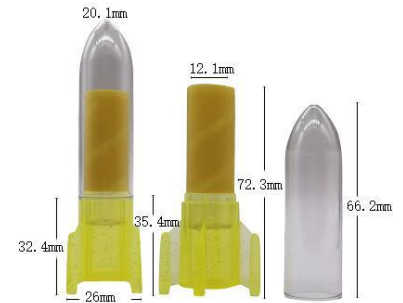

YSX-136
SIZE:W19*H74MM

YSX-155-1
SIZE:W18.5*H70MM

YSX-155-2
SIZE:W18.5*H70MM

YSX-141
SIZE:W19*H70.5MM

YSX-153
SIZE:W19.2*H68.8MM

YSX-156
SIZE:W20*H71MM

润唇膏管 Lip Balm tube

YSX-152
SIZE:W19.5*H73.2MM

YSX-159
SIZE:W19.3*H89.5MM

YSX-209
SIZE:W19.2*H70MM

YSX-151
SIZE:W19.8*H74MM

YSX-188
SIZE:W22.3*H75.3MM

YSX-144
SIZE:W26*H97.4MM

YSX-134
SIZE:W20.5*H74MM

YSX-134-2
SIZE:W20.8*H77.5MM

YSX-134-3
SIZE:W20.8*H77.5MM

润唇膏管 Lip Balm Tube

YSX-1006
SIZE:W15.5*H66.8MM

YSX-1012
SIZE:W15.6*H71MM

YSX-1001
SIZE:W15.5*H77.9MM

YSX-1005
SIZE:W16*H71MM

YSX-1046
SIZE:W17.3*H65MM

YSX-1043
SIZE:W16*H59MM

YSX-1048
SIZE:W17*H61MM

YSX-1047
SIZE:W17*H66.8MM

YSX-1042
SIZE:W17.3*H63.3MM

润唇膏管 Lip Balm Tube

YSX-2750
SIZE:W26.3*H75.3MM

YSX-1045/1046
SIZE:W17*H63.5MM

YSX-2743
SIZE:W18*L31.5*H46MM

YSX-2051
SIZE:W36.4*H71MM

YSX-1044
SIZE:W17*H75.8MM