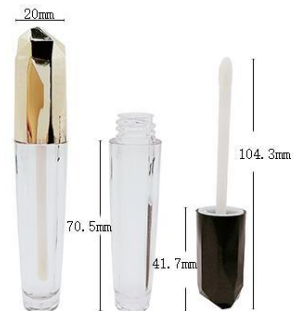

YSX-C3700 (5ml)
SIZE:W29*H95.6MM

YSX-C10 (1.9ml)
SIZE:W18.8*H80MM

YSX-C3704 (3.6ml)
SIZE:W21.8*H87MM

YSX-C3710 (6ml)
SIZE:W27*H54.6MM

YSX-C11 (6ml)
SIZE:W25*H85.3MM

YSXC4061(1.5mL)
SIZE:W14*H67MM

唇彩管 Lipgloss Tube

YSX-C14 (5ml)
SIZE:W14.6*H88.8MM

YSX-C01 (2.5ml)
SIZE:W15.3*H86MM

YSX-C3513 (2.4ml)
SIZE:W16*H98MM

YSX-C3471 (3.6ml)
SIZE:W15.7*H119.4MM

YSX-C04A (6ml)
SIZE:W17.2*H110.8MM

YSX-C04C (6ml)
SIZE:W17*H112.1MM

YSX-C156 (2ml)
SIZE:W15.3*H113MM

YSX-C3411-1 (2.8ml)
SIZE:W22*H135.2MM

YSX-C08 (5ml)
SIZE:W20*H111.7MM

唇彩管 Lipgloss Tube

YSX-C3516 (2.6ml)
SIZE:W16*H111MM

YSX-C18 (6ml)
SIZE:W18*H125MM

YSX-C3519 (4.4ml)
SIZE:W21*H87.6MM

YSX-C05-2
SIZE:W18.5*H80MM

YSX-C05-1
SIZE:W18.5*H106MM

YSX-C3081 (2.6ml)
SIZE:W13.5*H106.1MM

YSX-C06-2 (3ml)
SIZE:W18.5*H80.7MM

YSX-C06-1 (4.8ml)
SIZE:W18.5*H106MM

YSX-C07
SIZE:W19.7*H76.2MM

唇彩管 Lipgloss Tube

YSX-C3136 (7.4ml)
SIZE:W15*H83MM