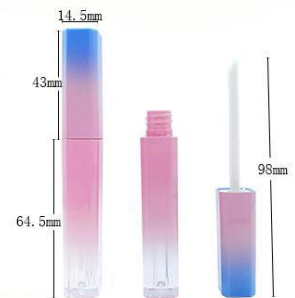

YSX-C3762 (2.2ml)
SIZE:W18*H80.1MM

YSX-C3723 (2.8ml)
SIZE:W20.3*H89.7MM

YSX-C3098 (3.6ml)
SIZE:W18.8*H119.5MM

YSX-C3727 (3ml)
SIZE:W18.8*H118.54MM

YSX-C3101
SIZE:W18.8*H127.69MM

唇彩管 Lipgloss Tube

YSX-C157
SIZE:W40.4*H135MM

YSX-C158 (2.8ml)
SIZE:W40.4*H135MM

YSX-C158
SIZE:W40.4*H135MM

YSX-C03X (5.6ml)
SIZE:W26*H80.6MM

YSX-C02 (3ml)
SIZE:W14*H50MM

YSX-C4017 (12ml)
SIZE:W23*H90MM

YSX-C09 (8.2ml)
SIZE:W17.8*H91.4MM

YSX-C3097 (6.4ml)
SIZE:W26*H76MM

YSX-C3427 (2ml)
SIZE:W14.5*H107.5MM

唇彩管 Lipgloss Tube

YSX-C3444
SIZE:W25*H52MM

YSX-C3409 (5.2ml)
SIZE:W15*H110MM

YSX-C3489 (6.6ml)
SIZE:W18*H86MM

YSX-C16a (6.5ml)
SIZE:W16.5*H90MM

YSX-C16c (4.5ml)
SIZE:W16.5*H80MM