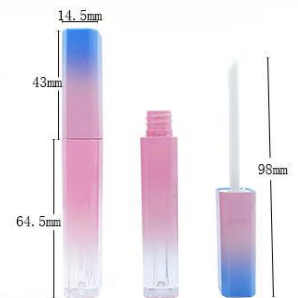

YSX-C3762 (2.2ml)
SIZE:W18*H80.1MM

YSX-C3723 (2.8ml)
SIZE:W20.3*H89.7MM

YSX-C3098 (3.6ml)
SIZE:W18.8*H119.5MM

YSX-C3727 (3ml)
SIZE:W18.8*H118.54MM

YSX-C3101
SIZE:W18.8*H127.69MM

唇彩管 Lipgloss Tube

YSX-C157
SIZE:W40.4*H135MM

YSX-C158 (2.8ml)
SIZE:W40.4*H135MM

YSX-C158
SIZE:W40.4*H135MM

YSX-C03X (5.6ml)
SIZE:W26*H80.6MM

YSX-C02 (3ml)
SIZE:W14*H50MM

YSX-C4017 (12ml)
SIZE:W23*H90MM

YSX-C09 (8.2ml)
SIZE:W17.8*H91.4MM

YSX-C3097 (6.4ml)
SIZE:W26*H76MM

YSX-C3427 (2ml)
SIZE:W14.5*H107.5MM

唇彩管 Lipgloss Tube

YSX-C3444
SIZE:W25*H52MM

YSX-C3409 (5.2ml)
SIZE:W15*H110MM

YSX-C3489 (6.6ml)
SIZE:W18*H86MM

YSX-C16a (6.5ml)
SIZE:W16.5*H90MM

YSX-C16c (4.5ml)
SIZE:W16.5*H80MM