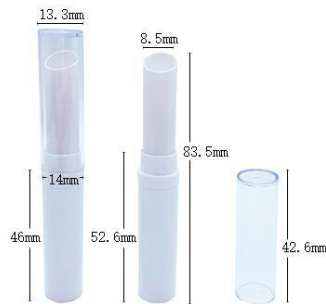

YSX-159
SIZE:W19.3*H89.5MM

YSX-209
SIZE:W19.2*H70MM

YSX-151
SIZE:W19.8*H74MM

YSX-188
SIZE:W22.3*H75.3MM

YSX-144
SIZE:W26*H97.4MM

YSX-134
SIZE:W20.5*H74MM

YSX-134-2
SIZE:W20.8*H77.5MM

YSX-134-3
SIZE:W20.8*H77.5MM

润唇膏管 Lip Balm Tube

YSX-1006
SIZE:W15.5*H66.8MM

YSX-1012
SIZE:W15.6*H71MM

YSX-1001
SIZE:W15.5*H77.9MM

YSX-1005
SIZE:W16*H71MM

YSX-1046
SIZE:W17.3*H65MM

YSX-1043
SIZE:W16*H59MM

YSX-1048
SIZE:W17*H61MM

YSX-1047
SIZE:W17*H66.8MM

YSX-1042
SIZE:W17.3*H63.3MM

润唇膏管 Lip Balm Tube

YSX-2750
SIZE:W26.3*H75.3MM

YSX-1045/1046
SIZE:W17*H63.5MM

YSX-2743
SIZE:W18*L31.5*H46MM

YSX-2051
SIZE:W36.4*H71MM

YSX-1044
SIZE:W17*H75.8MM

YSX-1044
SIZE:W17*H75.8MM

YSX-207
SIZE:W13.3*H89.4MM

YSX-207-2
SIZE:W13.3*H91.7MM

YSX-207-3
SIZE:W13.3*H91.7MM

润唇膏管 Lip Balm Tube

YSX-219-1
SIZE:W17*H80MM

YSX-2040 (直灌)
SIZE:W17*H73MM

YSX-126 (直灌)
SIZE:W19.39*H71MM