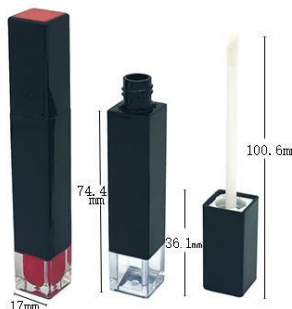

YSX-C3700 (5ml)
SIZE:W29*H95.6MM

YSX-C10 (1.9ml)
SIZE:W18.8*H80MM

YSX-C3704 (3.6ml)
SIZE:W21.8*H87MM

YSX-C3710 (6ml)
SIZE:W27*H54.6MM

YSX-C11 (6ml)
SIZE:W25*H85.3MM

YSXC4061(1.5mL)
SIZE:W14*H67MM

唇彩管 Lipgloss Tube

YSX-C14 (5ml)
SIZE:W14.6*H88.8MM

YSX-C01 (2.5ml)
SIZE:W15.3*H86MM

YSX-C3513 (2.4ml)
SIZE:W16*H98MM

YSX-C3471 (3.6ml)
SIZE:W15.7*H119.4MM

YSX-C04A (6ml)
SIZE:W17.2*H110.8MM

YSX-C04C (6ml)
SIZE:W17*H112.1MM

YSX-C156 (2ml)
SIZE:W15.3*H113MM

YSX-C3411-1 (2.8ml)
SIZE:W22*H135.2MM

YSX-C08 (5ml)
SIZE:W20*H111.7MM

唇彩管 Lipgloss Tube

YSX-C3516 (2.6ml)
SIZE:W16*H111MM

YSX-C18 (6ml)
SIZE:W18*H125MM

YSX-C3519 (4.4ml)
SIZE:W21*H87.6MM

YSX-C05-2
SIZE:W18.5*H80MM

YSX-C05-1
SIZE:W18.5*H106MM

YSX-C3081 (2.6ml)
SIZE:W13.5*H106.1MM

YSX-C06-2 (3ml)
SIZE:W18.5*H80.7MM

YSX-C06-1 (4.8ml)
SIZE:W18.5*H106MM

YSX-C07
SIZE:W19.7*H76.2MM

唇彩管 Lipgloss Tube

YSX-C3136 (7.4ml)
SIZE:W15*H83MM