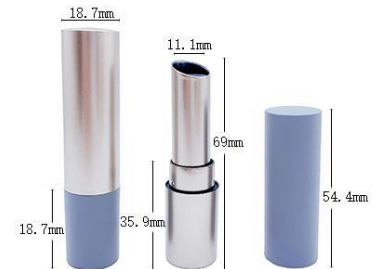

YSX-1044
SIZE:W17*H75.8MM

YSX-207
SIZE:W13.3*H89.4MM

YSX-207-2
SIZE:W13.3*H91.7MM

YSX-207-3
SIZE:W13.3*H91.7MM

润唇膏管 Lip Balm Tube

YSX-219-1
SIZE:W17*H80MM

YSX-2040 (直灌)
SIZE:W17*H73MM

YSX-126 (直灌)
SIZE:W19.39*H71MM

YSX-154
SIZE:W18.7*H76.1MM

YSX-413
SIZE:W19*H76MM

YSX-216
SIZE:W21*H78.5MM

YSX-2066
SIZE:W18*H77.4MM

YSX-133-2
SIZE:W18.7*H82.5MM

YSX-133-1
SIZE:W18.7*H81.7MM

迷你系列 Mini Series

YSX-402
SIZE:W18.5*H62.8MM

YSX-416
SIZE:W20.3*H68MM

YSX-130
SIZE:W18.6*H58MM

YSX-2728
SIZE:W11*H32.4MM

YSX-403
SIZE:W18*H65.5MM

YSX-111
SIZE:W15.3*H56MM

YSX-110
SIZE:W15.3*H56MM

YSX-139
SIZE:W15.3*H56MM

YSX-H02
SIZE:L101.7*W66.5*H21.2MM