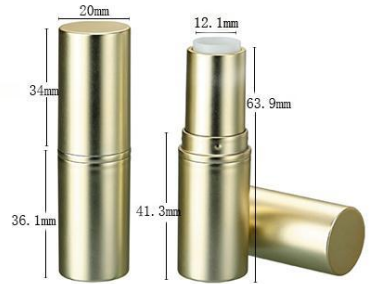

口红管 Lipstick Tube

YSX-1400
SIZE:W21.5*H74.6MM

YSX-2429
SIZE:W21.5*H77MM

YSX-494
SIZE:W20.3*H75MM

YSX-202-1
SIZE:W20*H70.5MM

YSX-306
SIZE:W24*H78MM

YSX-202
SIZE:W20 *H70MM

YSX-132
SIZE:W22.1*H81.9MM

YSX-132
SIZE:W22.1*H81.9MM

YSX-2765
SIZE:W23*H80.1MM

口红管 Lipstick Tube

YSX-214
SIZE:W22*H77MM

YSX-404
SIZE:W21.2*H77MM

YSX-404V
SIZE:W21.6*H76.3MM

YSX-404V-1
SIZE:W21.6*H77MM

YSX-405
SIZE:W21.8*H77.7MM

YSX-211
SIZE:W22.5*H75.7MM

YSX-301
SIZE:W22.5*H77.6MM

YSX-210
SIZE:W22.5*H76MM

YSX-135-2
SIZE:W23*H74.5MM

口红管 Lipstick Tube

YSX-188
SIZE:W22.3*H75.3MM

YSX-137
SIZE:W20.5*H74.5MM

YSX-201
SIZE:W20.5*H68MM