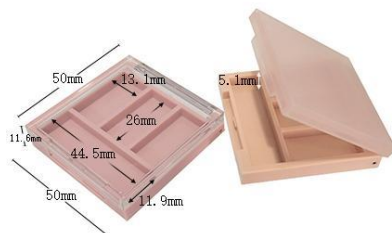

YSX-H4405
SIZE:W80*L80*H10.5MM

YSX-H4404
SIZE:W40.3*L66.5*H10MM

YSX-H06
SIZE:W42.5*L74*H11.9MM

YSX-H055B
SIZE:W76.5*L77.5*H13.8MM

盒子/其他系列 Box /Others Series

YSX-H4702
SIZE:W86.5*L75.7*H18.6MM

YSX-H4402
SIZE:W28.5*L168*H14.5MM

YSX-H4706
SIZE:W50.2*L50.2*H13.2MM

YSX-H087
SIZE:W51*L51*H13.5MM

YSX-H08
SIZE:W47*L47*H12MM

YSX-H08
SIZE:W47*L47*H12MM

YSX-H4025
SIZE:W36.2*H60.4MM

YSX-H4026
SIZE:L50*W50*H11.6MM

YSX-H4027
SIZE:L91*W51*H10.8MM

YSX-H009
SIZE:W67.6*H18.5MM

YSX-H022
SIZE:W74*H19MM

YSX-H040
SIZE:W77.8*H14MM

YSX-H055
SIZE:W76.5*H13.8MM

YSX-H069
SIZE:W100*H15MM

YSX-H066
SIZE:W76*H12MM

YSX-H05
SIZE:W59*L80*H13.6MM

YSX-H11
SIZE:W70*L70*H18.7MM
内格尺寸:L51*W51*H8.3MM