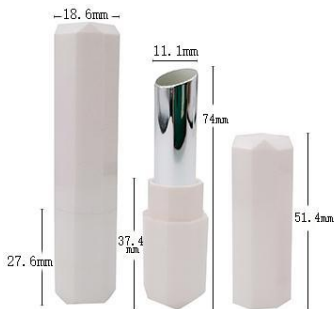

YSX-133-2
SIZE:W18.7*H82.2MM

YSX-2076
SIZE:W20.5*H84.3MM

YSX-131
SIZE:W21*H75.2MM

YSX-142
SIZE:W29.8*H89.8MM

YSX-138B
SIZE:W24.9*H72MM

YSX-168
SIZE:W23.1*H73.5MM

YSX-204-1
SIZE:W19*H78.5MM

YSX-203
SIZE:W19*H79MM

口红管 Lipstick Tube

YSX-2035
SIZE:W22*H85MM

YSX-2720
SIZE:W31.9*H79.46MM

YSX-318
SIZE:W24.1*H105.3MM

YSX-431
SIZE:W17*H50.7MM

YSX-2757
SIZE:W23.5*H77MM

YSX-213
SIZE:W20.5*H54.4MM

YSX-163
SIZE:W18.6*H78.91MM

YSX-C12B (粗细2种刷)
SIZE:W21.5*H83.7MM
Capacity:5.6ml

YSX-C12A (粗细2种刷)
SIZE:W21.5*H83.7MM
Capacity:5.4ml

唇彩管 Lipgloss Tube

YSX-C3098(盖PETG 瓶AS)
SIZE:W17.33*H117MM

YSX-C3756 7.4ml
SIZE:W39*H42MM

YSX-C3441 5.4ml
SIZE:W20*H75.2MM

YSX-C3700 (5ml)
SIZE:W29*H95.6MM

YSX-C10 (1.9ml)
SIZE:W18.8*H80MM

YSX-C3704 (3.6ml)
SIZE:W21.8*H87MM

YSX-C3710 (6ml)
SIZE:W27*H54.6MM

YSX-C11 (6ml)
SIZE:W25*H85.3MM

YSXC4061(1.5mL)
SIZE:W14*H67MM

唇彩管 Lipgloss Tube