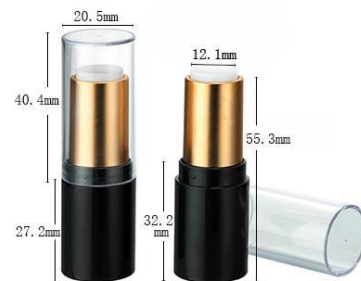

YSX-132
SIZE:W22.1*H81.9MM

YSX-2765
SIZE:W23*H80.1MM

口红管 Lipstick Tube

YSX-214
SIZE:W22*H77MM

YSX-404
SIZE:W21.2*H77MM

YSX-404V
SIZE:W21.6*H76.3MM

YSX-404V-1
SIZE:W21.6*H77MM

YSX-405
SIZE:W21.8*H77.7MM

YSX-211
SIZE:W22.5*H75.7MM

YSX-301
SIZE:W22.5*H77.6MM

YSX-210
SIZE:W22.5*H76MM

YSX-135-2
SIZE:W23*H74.5MM

口红管 Lipstick Tube

YSX-188
SIZE:W22.3*H75.3MM

YSX-137
SIZE:W20.5*H74.5MM

YSX-201
SIZE:W20.5*H68MM

YSX-495
SIZE:W21.3*H75MM

YSX-2043
SIZE:W22*H78MM

YSX-2752
SIZE:W25.5*H77MM

YSX-496
SIZE:W21.3*H72.4MM

YSX-2772
SIZE:W21*H79.4MM

YSX-143
SIZE:W29*H76.4MM

口红管 Lipstick Tube

YSX-133-1
SIZE:W18.7*H81.7MM