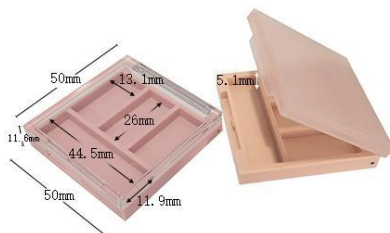

YSX-H4405
SIZE:W80*L80*H10.5MM

YSX-H4404
SIZE:W40.3*L66.5*H10MM

YSX-H06
SIZE:W42.5*L74*H11.9MM

YSX-H055B
SIZE:W76.5*L77.5*H13.8MM

盒子/其他系列 Box /Others Series

YSX-H4702
SIZE:W86.5*L75.7*H18.6MM

YSX-H4402
SIZE:W28.5*L168*H14.5MM

YSX-H4706
SIZE:W50.2*L50.2*H13.2MM

YSX-H087
SIZE:W51*L51*H13.5MM

YSX-H08
SIZE:W47*L47*H12MM

YSX-H08
SIZE:W47*L47*H12MM

YSX-H4025
SIZE:W36.2*H60.4MM

YSX-H4026
SIZE:L50*W50*H11.6MM

YSX-H4027
SIZE:L91*W51*H10.8MM

YSX-H009
SIZE:W67.6*H18.5MM

YSX-H022
SIZE:W74*H19MM

YSX-H040
SIZE:W77.8*H14MM

YSX-H055
SIZE:W76.5*H13.8MM

YSX-H069
SIZE:W100*H15MM

YSX-H066
SIZE:W76*H12MM

YSX-H05
SIZE:W59*L80*H13.6MM

YSX-H11
SIZE:W70*L70*H18.7MM
内格尺寸:L51*W51*H8.3MM