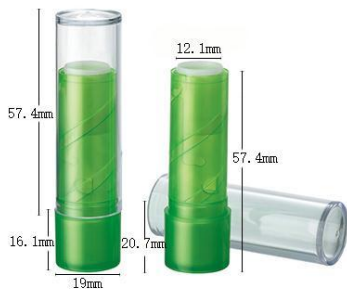

YSX-M5733 (21ml)
SIZE:W23*H122MM

YSX-M5739 (15.5ml)
SIZE:W23*H119.1MM

YSX-M5746 (16ml)
SIZE:W23*H124MM

YSX-M5745 (15.5ml)
SIZE:W23.8*H110MM

YSX-M5738 (18.5ml)
SIZE:W23.7*H127.8MM

YSX-M5740 (18ml)
SIZE:W21*H119MM

YSX-M5741 (18ml)
SIZE:W24*H125MM

YSX-M5742 (18ml)
SIZE:W24*H123MM

睫毛管 Mascara Tube

YSX-M5747 (3.9ml)
SIZE:W13.7*H80MM

YSX-M5745
SIZE:W23.8*H110MM

YSX-M5735
SIZE:W12*H115MM

YSX-M05 (15ml)
SIZE:W18.4*H117MM

YSX-M06 (15ml)
SIZE:W18.4*H116.8MM

YSX-M5751 (4.8ml)
SIZE:W14*H124.8MM

YSX-M01 (6.5ml)
SIZE:W18.3*H97MM

YSX-M18B (唇彩注瓶)
SIZE:W18.5*H107MM

YSX-C16b 睫毛
SIZE:W16.5*H90.5MM

润唇膏管 Lip Balm Tube

YSX-406
SIZE:W19*H74MM

YSX-414
SIZE:W19*H83.5MM

YSX-412
SIZE:W19*H74MM

YSX-136
SIZE:W19*H74MM

YSX-155-1
SIZE:W18.5*H70MM

YSX-155-2
SIZE:W18.5*H70MM

YSX-141
SIZE:W19*H70.5MM

YSX-153
SIZE:W19.2*H68.8MM

YSX-156
SIZE:W20*H71MM

润唇膏管 Lip Balm tube

YSX-152
SIZE:W19.5*H73.2MM