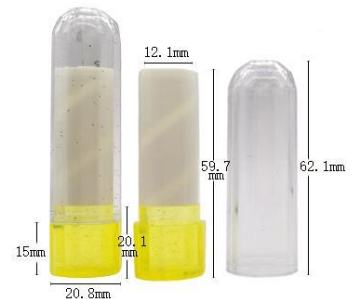

YSX-136
SIZE:W19*H74MM

YSX-155-1
SIZE:W18.5*H70MM

YSX-155-2
SIZE:W18.5*H70MM

YSX-141
SIZE:W19*H70.5MM

YSX-153
SIZE:W19.2*H68.8MM

YSX-156
SIZE:W20*H71MM

润唇膏管 Lip Balm tube

YSX-152
SIZE:W19.5*H73.2MM

YSX-159
SIZE:W19.3*H89.5MM

YSX-209
SIZE:W19.2*H70MM

YSX-151
SIZE:W19.8*H74MM

YSX-188
SIZE:W22.3*H75.3MM

YSX-144
SIZE:W26*H97.4MM

YSX-134
SIZE:W20.5*H74MM

YSX-134-2
SIZE:W20.8*H77.5MM

YSX-134-3
SIZE:W20.8*H77.5MM

润唇膏管 Lip Balm Tube

YSX-1006
SIZE:W15.5*H66.8MM

YSX-1012
SIZE:W15.6*H71MM

YSX-1001
SIZE:W15.5*H77.9MM

YSX-1005
SIZE:W16*H71MM

YSX-1046
SIZE:W17.3*H65MM

YSX-1043
SIZE:W16*H59MM

YSX-1048
SIZE:W17*H61MM

YSX-1047
SIZE:W17*H66.8MM

YSX-1042
SIZE:W17.3*H63.3MM

润唇膏管 Lip Balm Tube

YSX-2750
SIZE:W26.3*H75.3MM

YSX-1045/1046
SIZE:W17*H63.5MM

YSX-2743
SIZE:W18*L31.5*H46MM

YSX-2051
SIZE:W36.4*H71MM

YSX-1044
SIZE:W17*H75.8MM