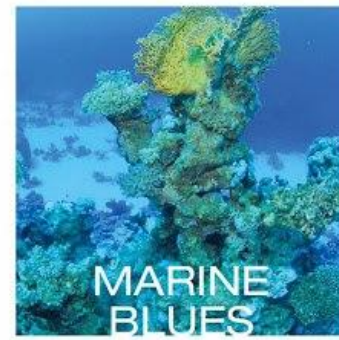

© Huelman Design
**MARINE
BLUES**

14-4516 TCC PETIT FOUR	15-3920 TCC PLACID BLUE	18-3921 TCC BLUO BLUE
17-4041 TCC MARINA	18-4247 TCC BRILLIANT BLUE	18-4535 TCC BLUE JEWEL
18-4140 TCC FRENCH BLUE	16-4134 TCC BONNE BLUE	19-4044 TCC LIMOGES