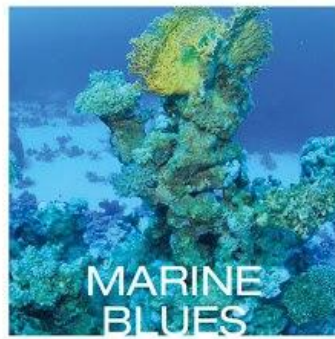

CUBAN TOBACCO

19-1218 TCC POTTING SOIL	18-1415 TCC MARRON
19-0712 TCC BOUASSISE	19-1012 TCC FRENCH ROAST
19-4006 TCC CIGAR	

WHIRLING MAUVE

13-3820 TCC LAVENDER FOG	14-3612 TCC ORCHER BLOOM	17-3410 TCC VALERIAN
18-1405 TCC FUNT	19-2428 TCC MAGENTA PURPLE	19-3118 TCC WINECISTING
18-1612 TCC ROSE SAUPE		

SOFTWARE TEAL

14-5714 TCC LUCITE GREEN	17-4219 TCC DEEP GRASS GREEN	18-5624 TCC SHADY GLADE
18-5913 TCC GARDEN TOPSAY	16-5515 TCC BERYL GREEN	18-5418 TCC ANTIQUE GREEN
13-6107 TCC GREEN LILY		

MARINE BLUES