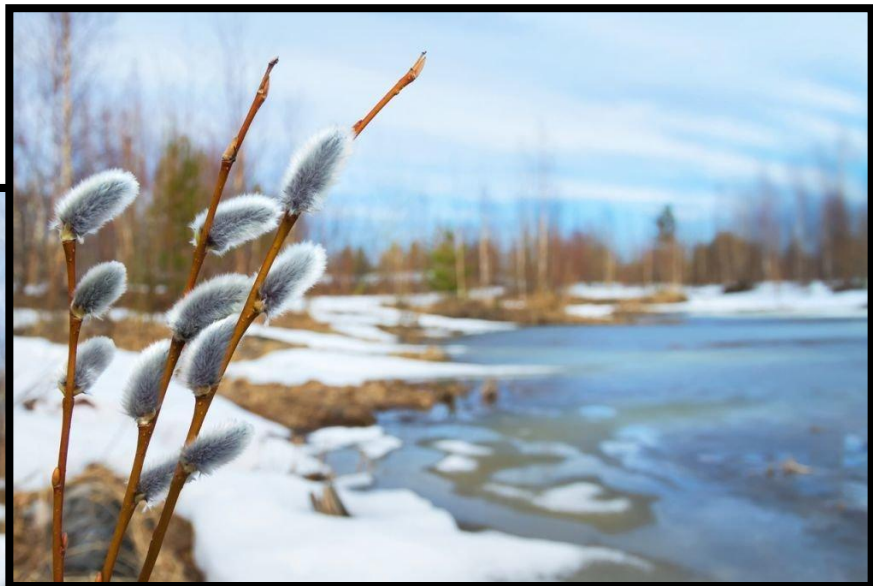

Покажи, где осень