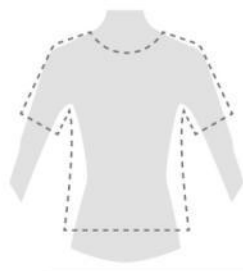

REGULAR FIT