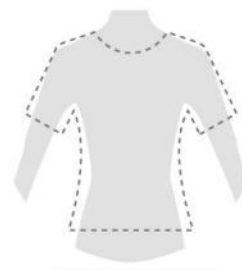

SLIM FIT

FOOTBALL SIZE CHART

REGULAR FIT											
EURO	5XS	4XS	3XS	2XS	XS	S	M	L	XL	2XL	3XL
AUS	6	8	10	12	14	SM	MED	LEG	XL	2XL	3XL
France	110-120	120-128	128-136	137-147	148-158	158-168	168-174	174/180	180/185	185/190	190up
USA	Y2XS	YXS	YS	YM	YL	AS	AM	AL	AXL	A2XL	A3XL
ASIA	4XS	3XS	2XS	XS	S	M	L	XL	2XL	3XL	4XL
1/2Chest	37	39.5	42	44.5	47	49.5	52	54	56.5	59	62
Jersey length	50	54	58	62	66	70	72	74.5	77	79	81
1/2 Waist	24	26	27.5	29	31	33	35	37	39.5	42	45
Shorts length	30	33	35.5	38	40	42	44.5	47	49	50	51

SLIM FIT											
EURO	5XS	4XS	3XS	2XS	XS	S	M	L	XL	2XL	3XL
AUS	6	8	10	12	14	SM	MED	LEG	XL	2XL	3XL
France	110-120	120-128	128-136	137-147	148-158	158-168	168-174	174/180	180/185	185/190	190up
USA	Y2XS	YXS	YS	YM	YL	AS	AM	AL	AXL	A2XL	A3XL
ASIA	4XS	3XS	2XS	XS	S	M	L	XL	2XL	3XL	4XL
1/2Chest	36.5	39	41.5	44	46.5	49	51	53	55.5	58	61
Jersey length	50	54	58	62	66	70	72	74.5	77	79	81
1/2 Waist	24	26	27.5	29	31	33	35	37	39.5	42	45
Shorts length	30	33	35.5	38	40	42	44.5	47	49	50	51

SOCKS SIZE CHART

Size	XS	S	M	L	XL
AUS Shoe	9-13	13-2	2-7	7-11	11-14
Europe Shoe	25-29	30-34	35-39	40-43	44-47
UK Shoe	9-13	13-2	2-7	7-11	11-14
US Shoe	10C-12C	13C-3Y	3Y-5Y	6-8	8-12
Cm's	16-19	20-22	22-24	24-27	27-30