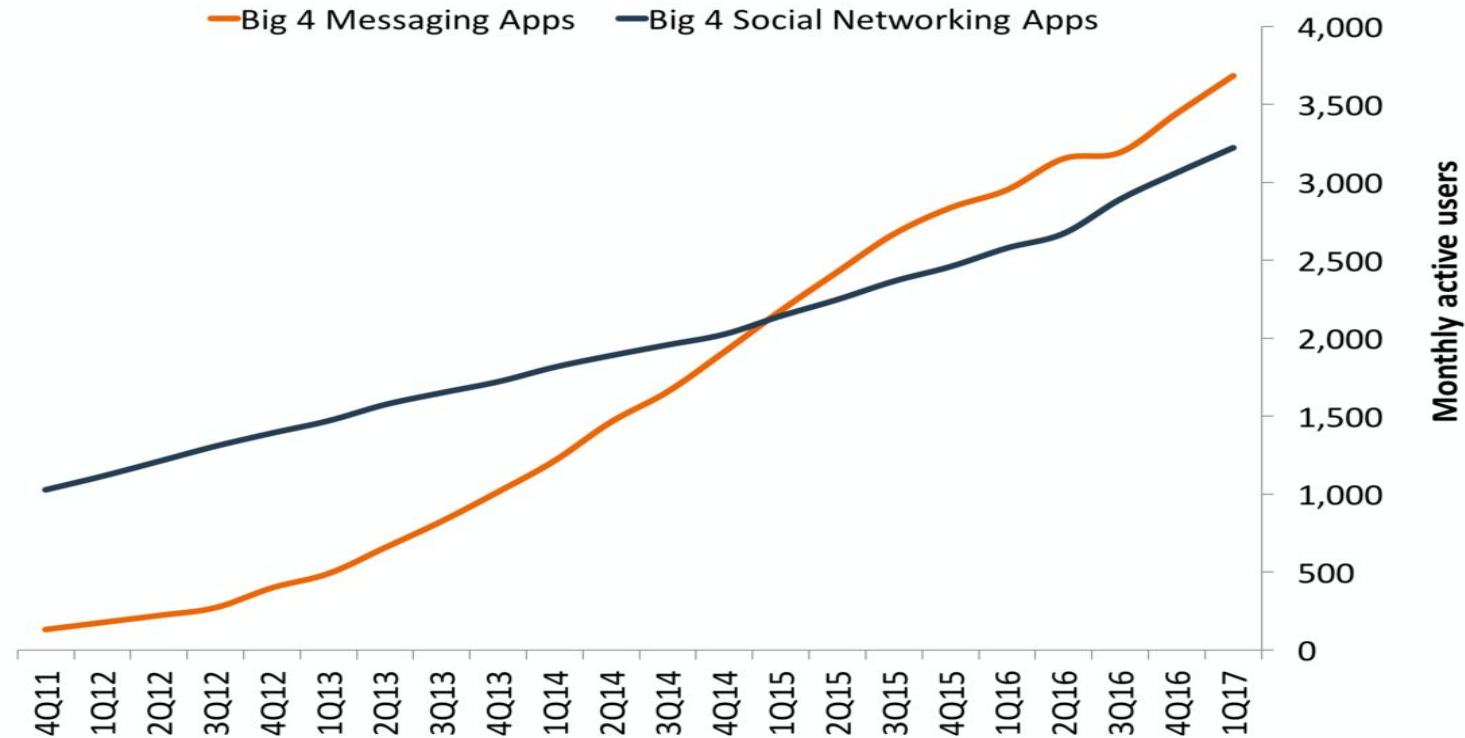

Результаты ComScore ИССЛЕДОВАНИЙ

Messaging Apps Have Surpassed Social Networks

Global monthly active users for the top 4 messaging apps and social networks,
In millions

Note: Big 4 messaging apps are WhatsApp, Messenger, WeChat, Viber.
Big 4 social networks are Facebook, Instagram, Twitter, LinkedIn
Source: Companies, Apptopia, TechCrunch, BI Intelligence estimates, 2017

BI INTELLIGENCE