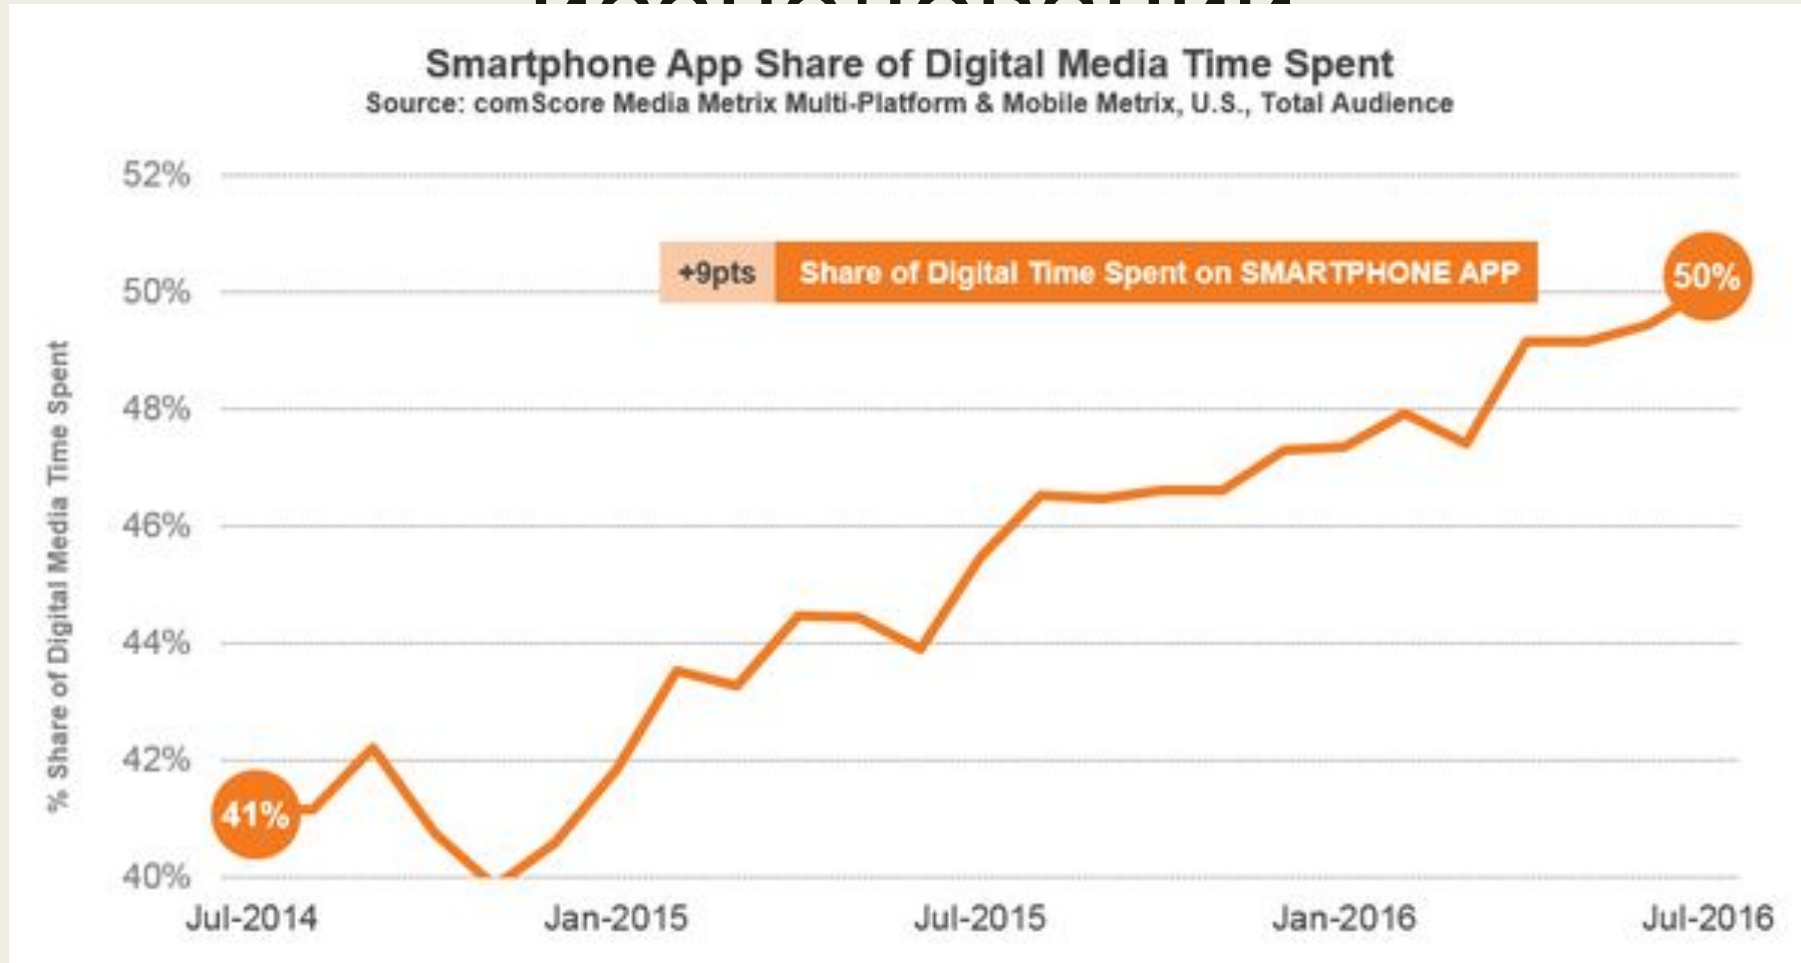

Результаты ComScore