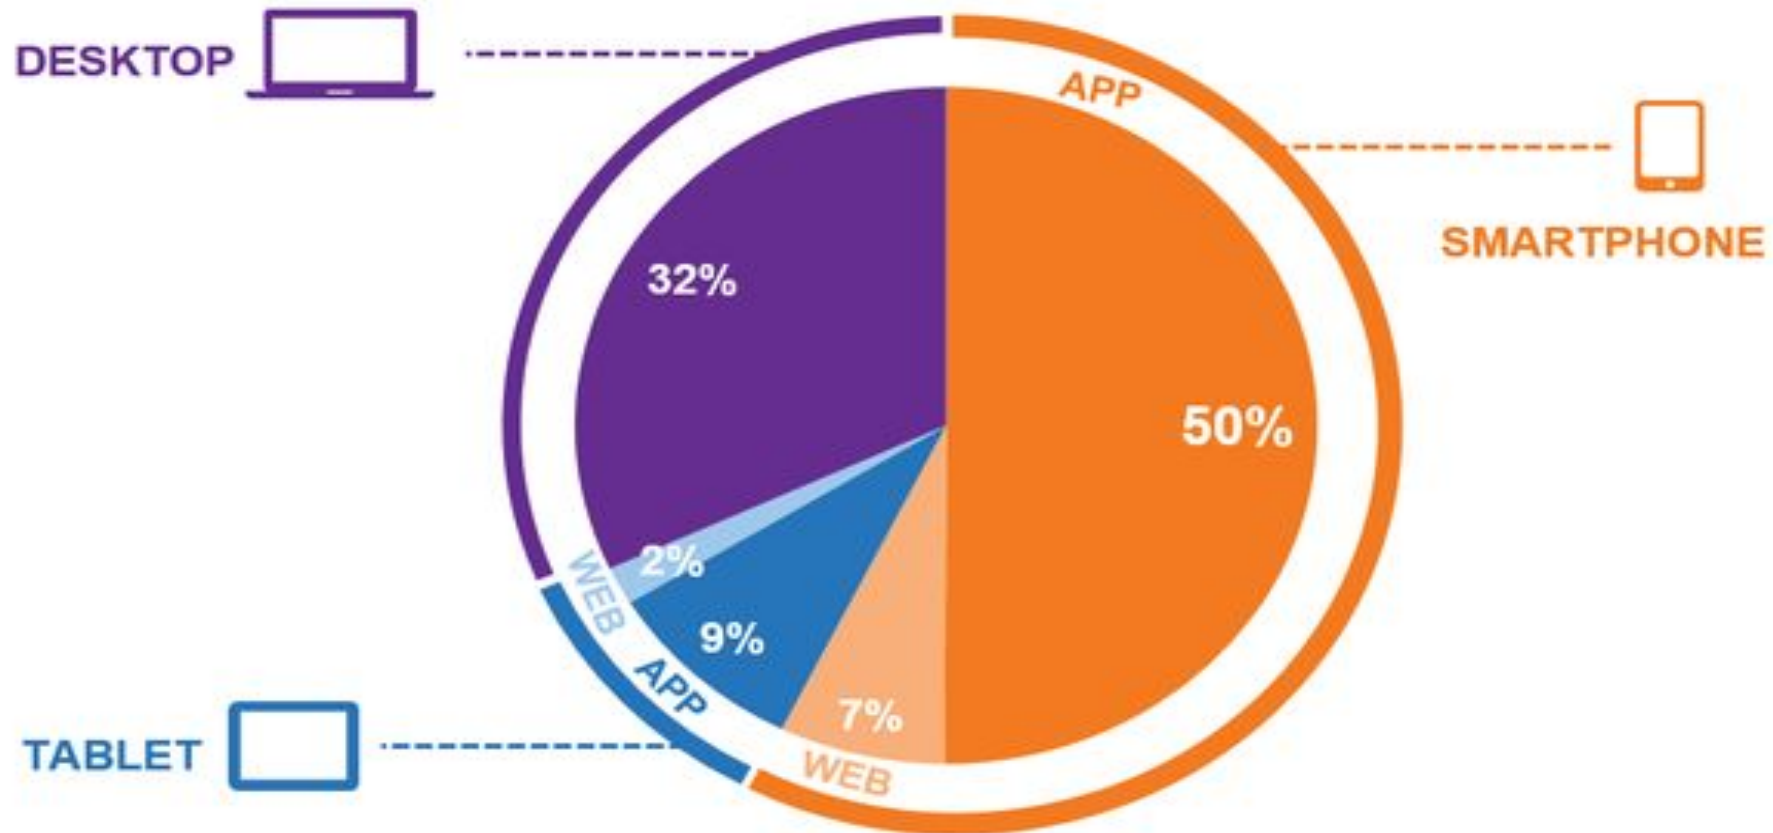

Результаты ComScore

ИССЛЕДОВАНИЙ

Share of Total Digital Time Spent: July 2016

Source: comScore Media Metrix Multi-Platform & Mobile Metrix, U.S., Total Audience