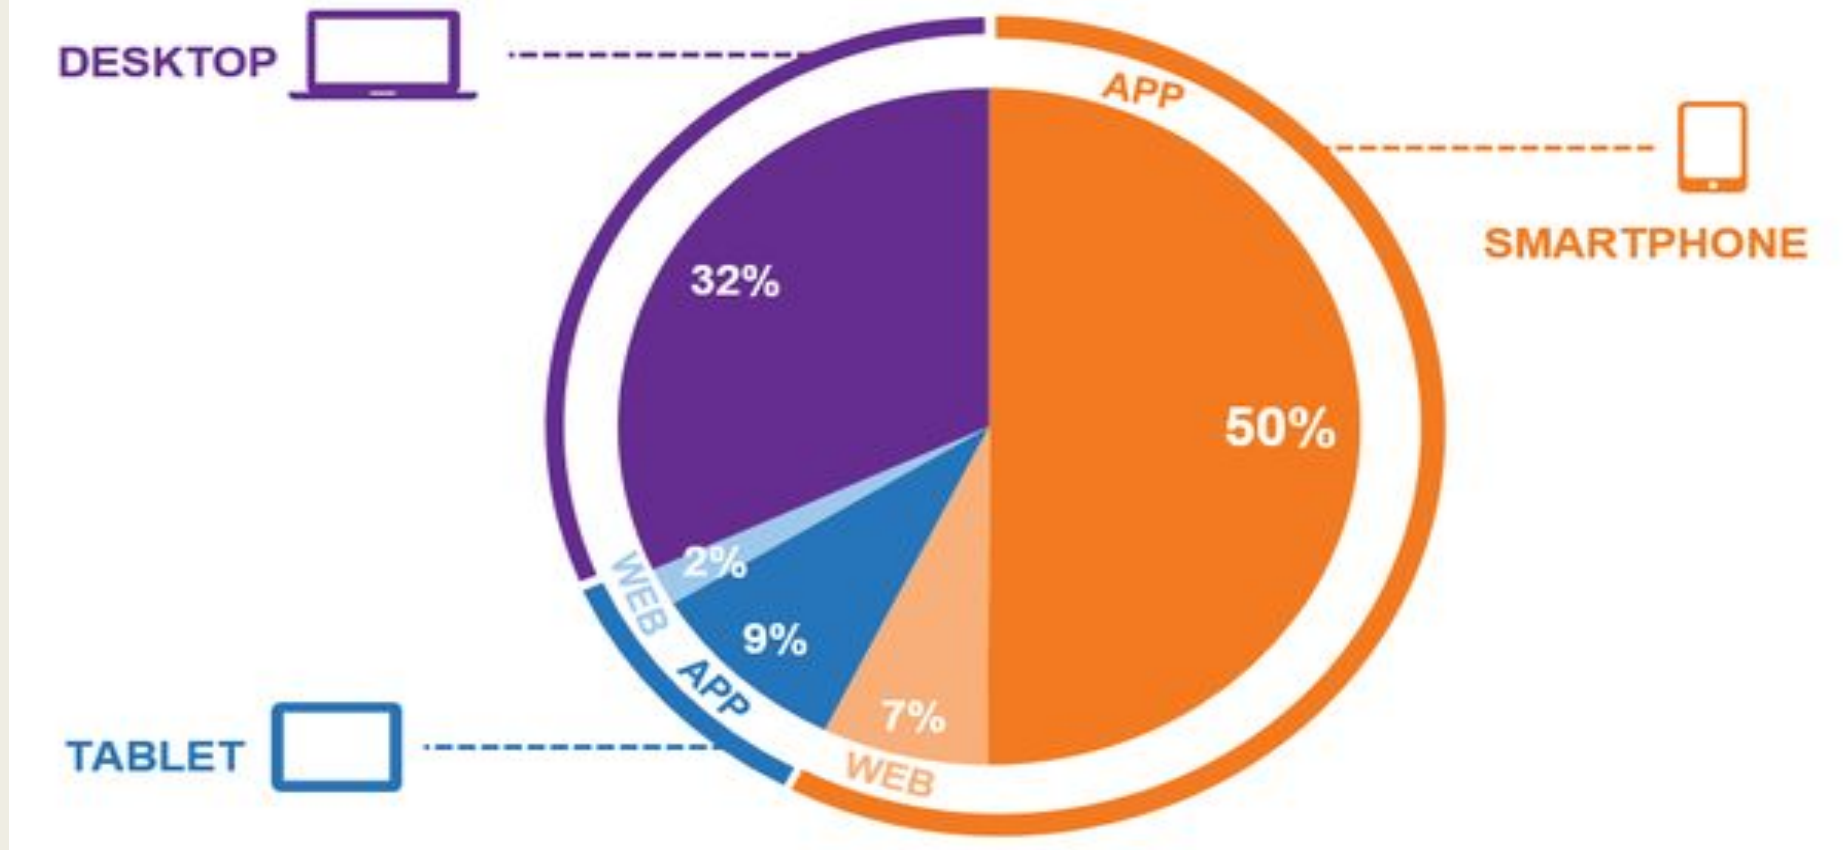

Результаты ComScore

ИССЛЕДОВАНИЙ

Share of Total Digital Time Spent: July 2016

Source: comScore Media Metrix Multi-Platform & Mobile Metrix, U.S., Total Audience