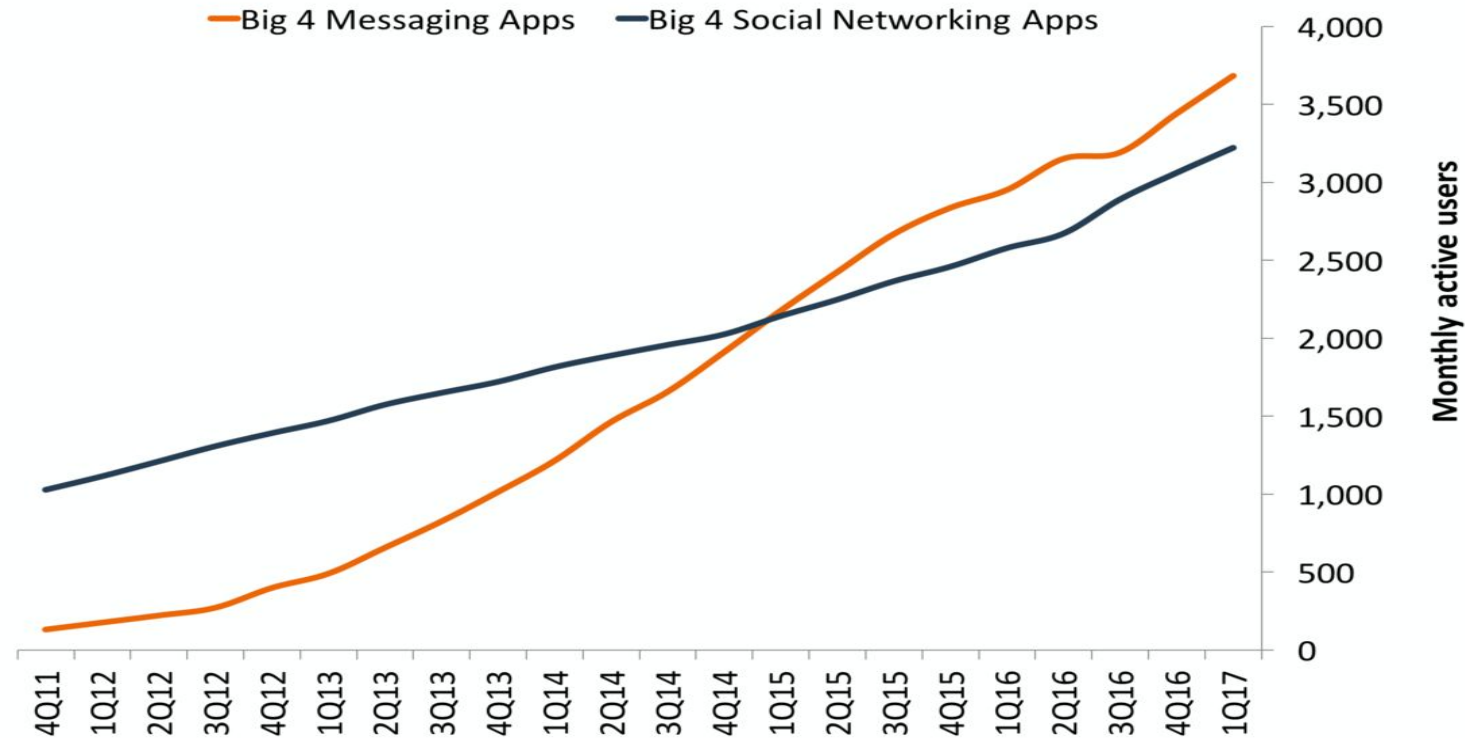

Eliza is a mock Rogerian psychotherapist.
The original program was described by Joseph Weizenbaum in 1966.
This implementation by Norbert Landsteiner 2005.

```
ELIZA: Is something troubling you ?
YOU:   Men are all alike.
ELIZA: What is the connection, do you suppose ?
YOU:   They're always bugging us about something or other.
ELIZA: Can you think of a specific example ?
YOU:   Well, my boyfriend made me come here.
ELIZA: Is it important to you that your boyfriend made you come here ?
YOU:   He says I'm depressed much of the time.
ELIZA: I am sorry to hear that you are depressed.
YOU:   It's true. I am unhappy.
ELIZA: Can you explain what made you unhappy ?
YOU:   █
```

A 19-year-old made a free robot lawyer that has appealed \$3 million in parking tickets

Joshua Browder's robot can help answer questions about parking tickets. Joshua Browder

Результаты ComScore

Результаты ComScore

ИССЛЕДОВАНИЙ

Share of Total Digital Time Spent: July 2016

Source: comScore Media Metrix Multi-Platform & Mobile Metrix, U.S., Total Audience

Результаты ComScore ИССЛЕДОВАНИЙ

Messaging Apps Have Surpassed Social Networks

Global monthly active users for the top 4 messaging apps and social networks,
In millions

Note: Big 4 messaging apps are WhatsApp, Messenger, WeChat, Viber.
Big 4 social networks are Facebook, Instagram, Twitter, LinkedIn
Source: Companies, Apptopia, TechCrunch, BI Intelligence estimates, 2017