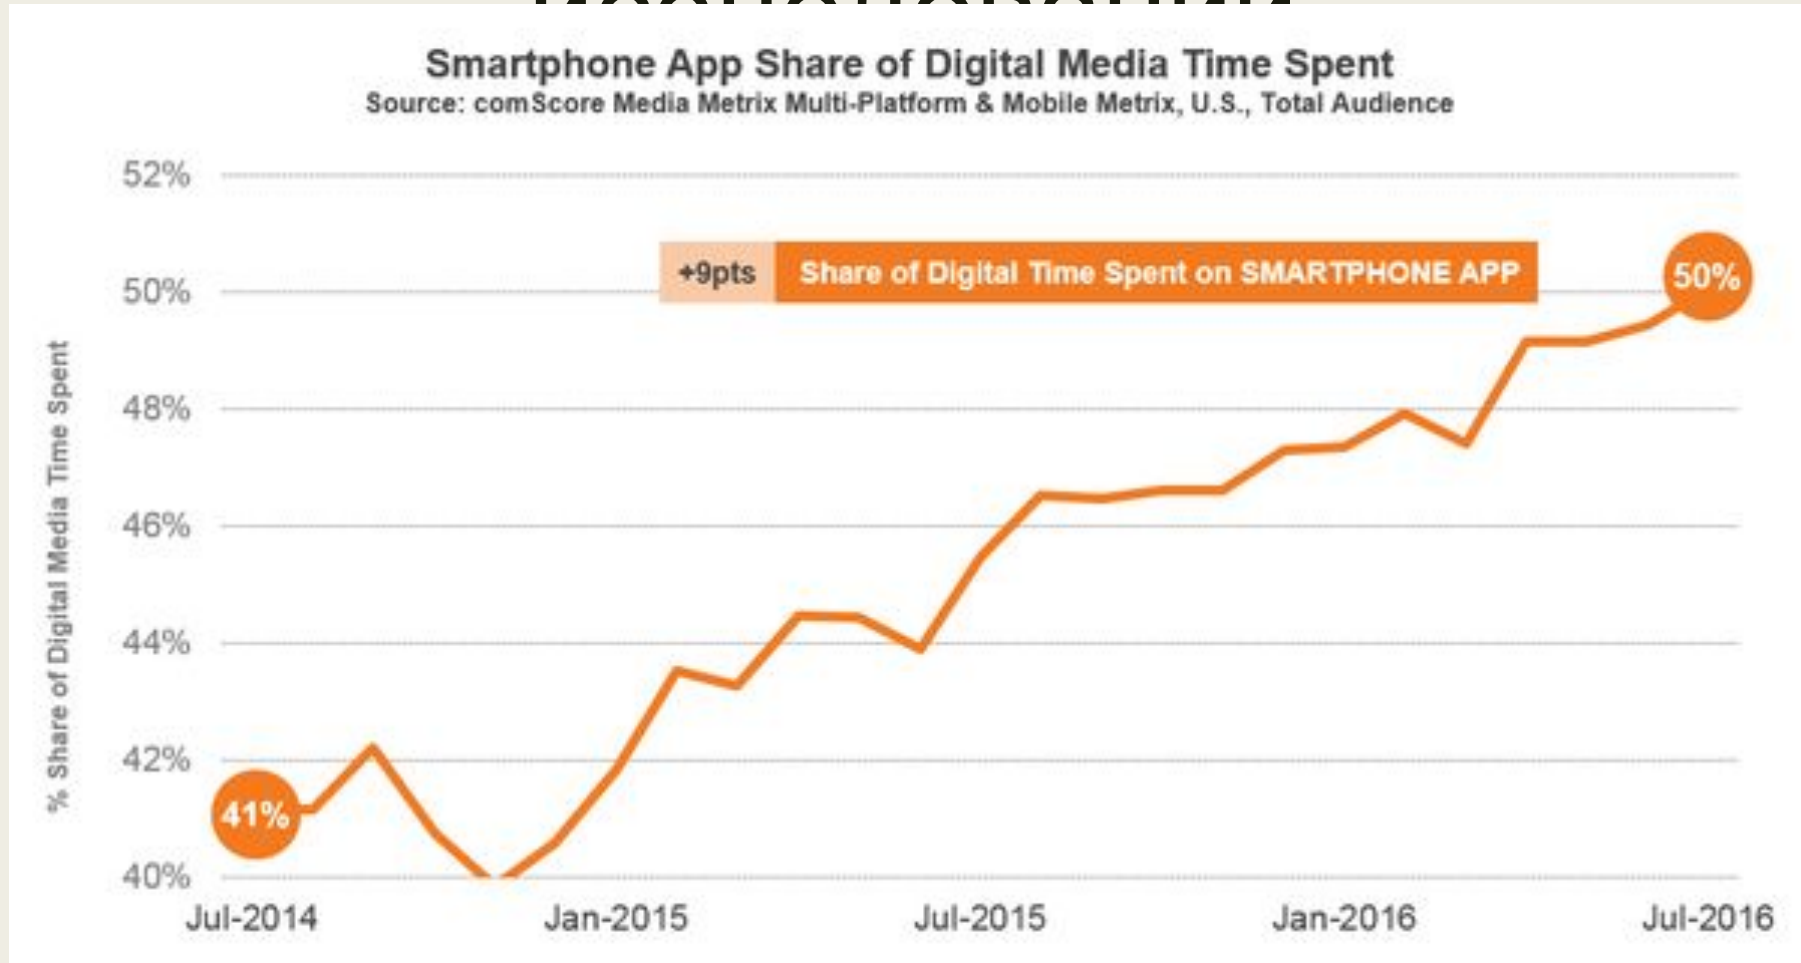

WHATSAPP- ЛЕНДИНГ

**ОЧЕРЕДЬ КЛИЕНТОВ В ЛЮБОЙ БИЗНЕС БЕЗ САЙТА
И С КОНВЕРСИЕЙ ДО 80%**

ЧТО или КТО такие БОТЫ?

Википедия

Welcome to

```
EEEEEE LL      IIII ZZZZZZZ AAAAA
EE      LL      II     ZZ     AA  AA
EEEEEE LL      II     ZZZ     AAAAAA
EE      LL      II     ZZ     AA  AA
EEEEEE LLLLLL IIII ZZZZZZZ AA  AA
```

Eliza is a mock Rogerian psychotherapist.
The original program was described by Joseph Weizenbaum in 1966.
This implementation by Norbert Landsteiner 2005.

```
ELIZA: Is something troubling you ?
YOU:   Men are all alike.
ELIZA: What is the connection, do you suppose ?
YOU:   They're always bugging us about something or other.
ELIZA: Can you think of a specific example ?
YOU:   Well, my boyfriend made me come here.
ELIZA: Is it important to you that your boyfriend made you come here ?
YOU:   He says I'm depressed much of the time.
ELIZA: I am sorry to hear that you are depressed.
YOU:   It's true. I am unhappy.
ELIZA: Can you explain what made you unhappy ?
YOU:   █
```

A 19-year-old made a free robot lawyer that has appealed \$3 million in parking tickets

Joshua Browder's robot can help answer questions about parking tickets. Joshua Browder

Результаты ComScore

Результаты ComScore

ИССЛЕДОВАНИЙ

Share of Total Digital Time Spent: July 2016

Source: comScore Media Metrix Multi-Platform & Mobile Metrix, U.S., Total Audience

Результаты ComScore ИССЛЕДОВАНИЙ

Messaging Apps Have Surpassed Social Networks