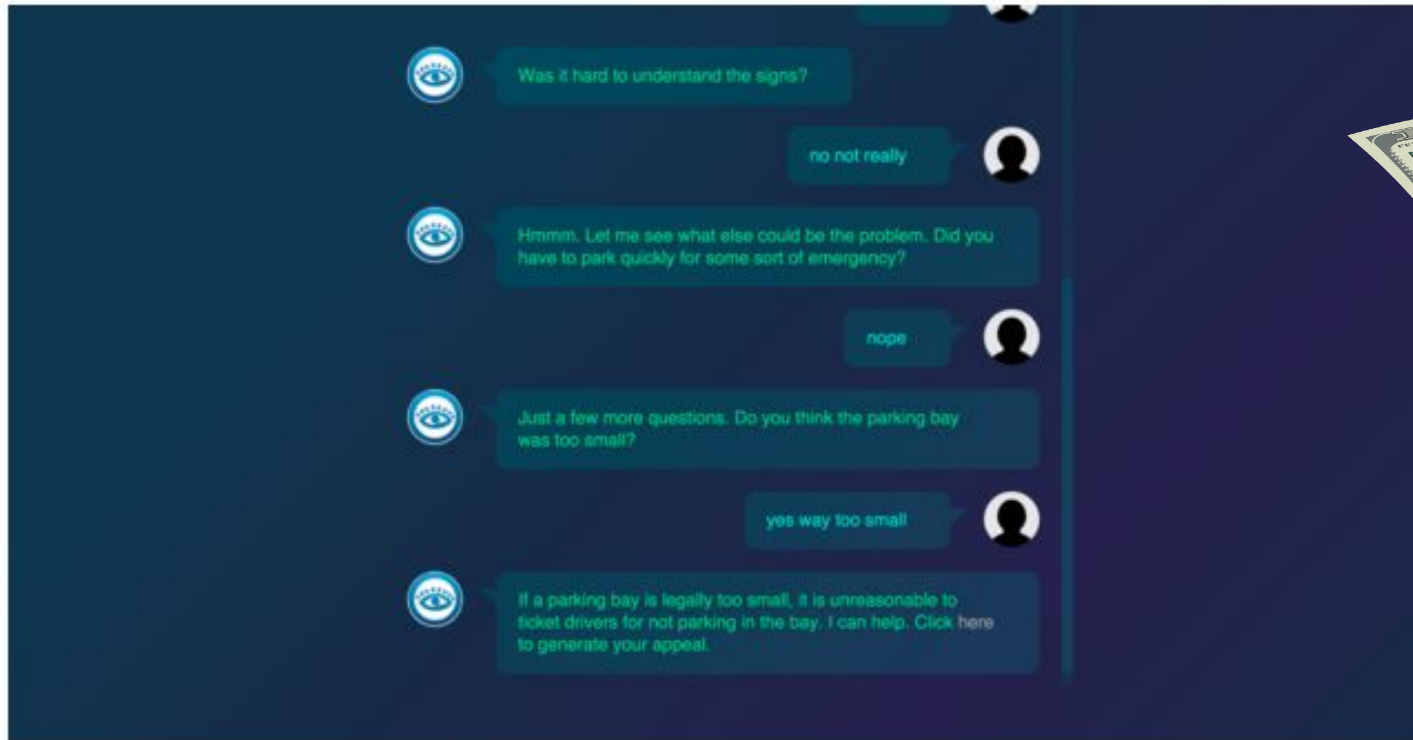

A 19-year-old made a free robot lawyer that has appealed $3 million in parking tickets

Joshua Browder's robot can help answer questions about parking tickets. Joshua Browder