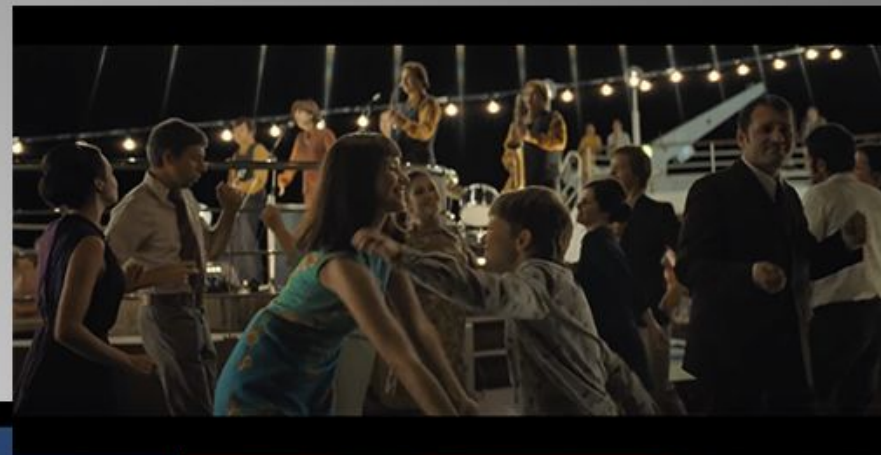

## ДЕЙСТВУЮЩИЕ ЛИЦА

СВИДЕТЕЛЬНИЦА

АНЯ

# ЛОКАЦИЯ

г. ЗЕЛЕНОГОРСК

A dark landscape at dusk or dawn. The foreground is a dense vineyard with dark green leaves. The background is a dark forest with a few trees silhouetted against a twilight sky with a faint orange and blue glow.