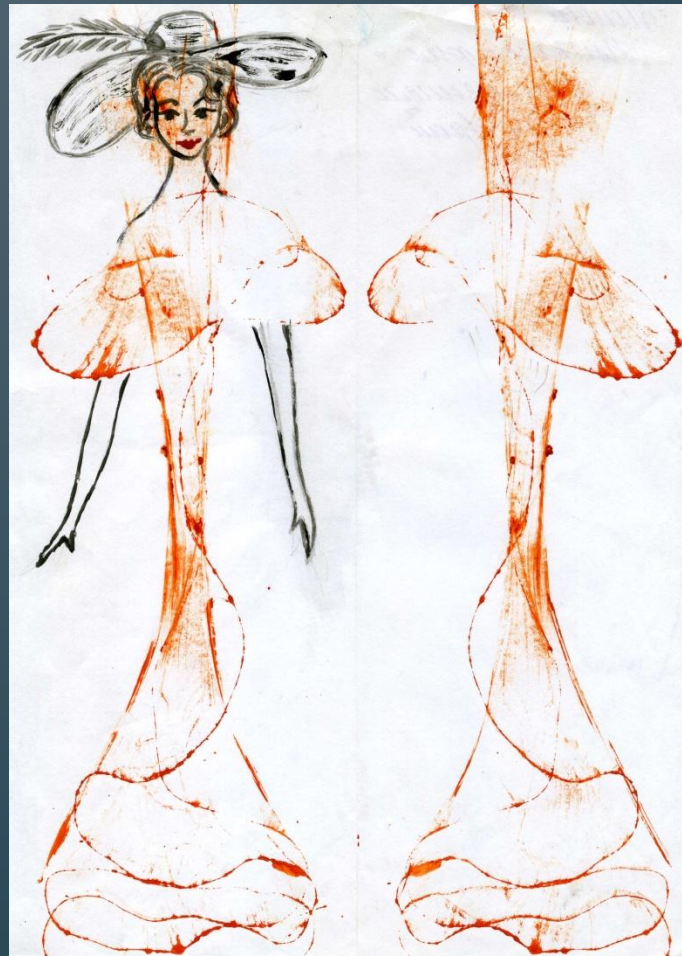

***Нетрадиционн
ые способы
изображения***

The background features a dense pattern of thin, vertical, slightly wavy lines in a light teal color against a light gray gradient. A solid teal horizontal band spans the width of the image, containing the title text. A thin yellow line is positioned at the bottom of the teal band.

Пальчиковая живопись

The background features a light gray gradient with numerous thin, vertical, slightly wavy lines in a teal color. A solid teal horizontal band is positioned at the bottom of the image, containing the text.

НИТКОГРАФИЯ

Техника- НИТКОГРАФИЯ
«Кот в сапогах»

The image features a background of thin, vertical, light blue lines of varying lengths and positions, creating a textured, rain-like effect. A solid teal horizontal bar spans the width of the image, positioned in the lower half. The word "МОНОТИПИЯ" is written in white, bold, uppercase Cyrillic letters on this teal bar.

Осенний БУКЕТ.

The image features a background of thin, vertical, light blue lines of varying lengths and positions, creating a textured, rain-like effect. A solid teal horizontal bar spans the width of the image, positioned in the lower half. The word 'КЛЯКСОГРАФИЯ' is written in white, bold, uppercase Cyrillic letters on the teal bar.