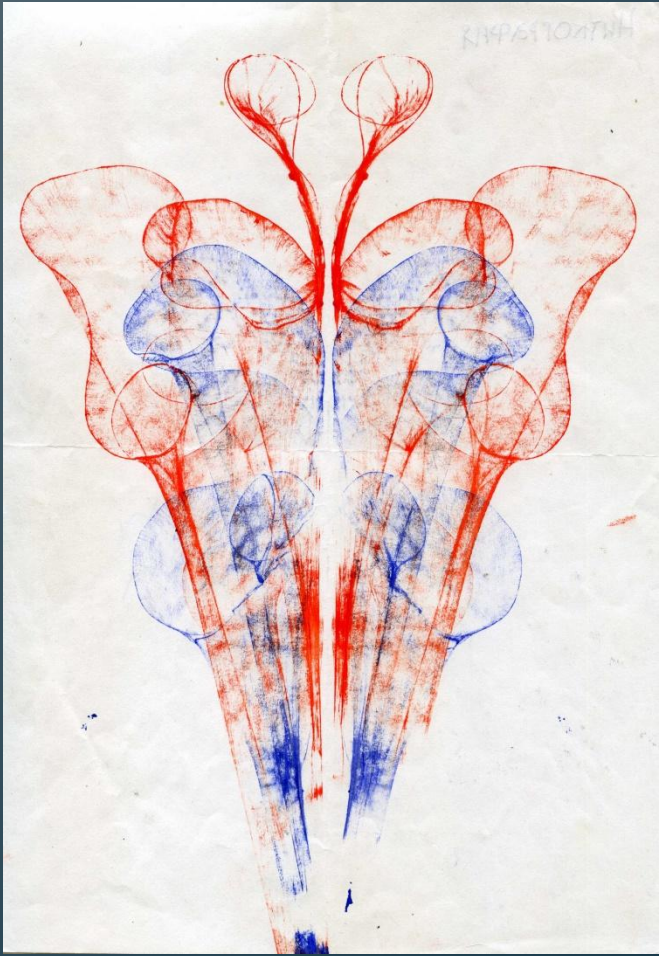

***Нетрадиционн  
ые способы  
изображения***

The background features a dense pattern of thin, vertical, slightly wavy lines in a light teal color against a light gray gradient. A solid teal horizontal band spans the width of the image, containing the title text. A thin yellow line is positioned at the bottom edge of the teal band.

# Пальчиковая живопись

The background features a series of vertical lines in various shades of teal and grey, creating a textured, rain-like effect. A solid teal horizontal band is positioned at the bottom of the image, containing the text.

# НИТКОГРАФИЯ

Техника- НИТКОГРАФИЯ  
«Кот в сапогах»

The image features a background of thin, vertical, light blue lines of varying lengths and positions, creating a textured, rain-like effect. A solid teal horizontal band spans the width of the image, containing the word 'МОНОТИПИЯ' in white, bold, uppercase Cyrillic letters. The overall aesthetic is modern and minimalist.

Осенний БУКЕТ.

The image features a background of thin, vertical, light blue lines of varying lengths and positions, creating a textured, rain-like effect. A solid teal horizontal band spans the width of the image, positioned in the lower half. The word 'КЛЯКСОГРАФИЯ' is written in white, bold, uppercase Cyrillic letters on this teal band.