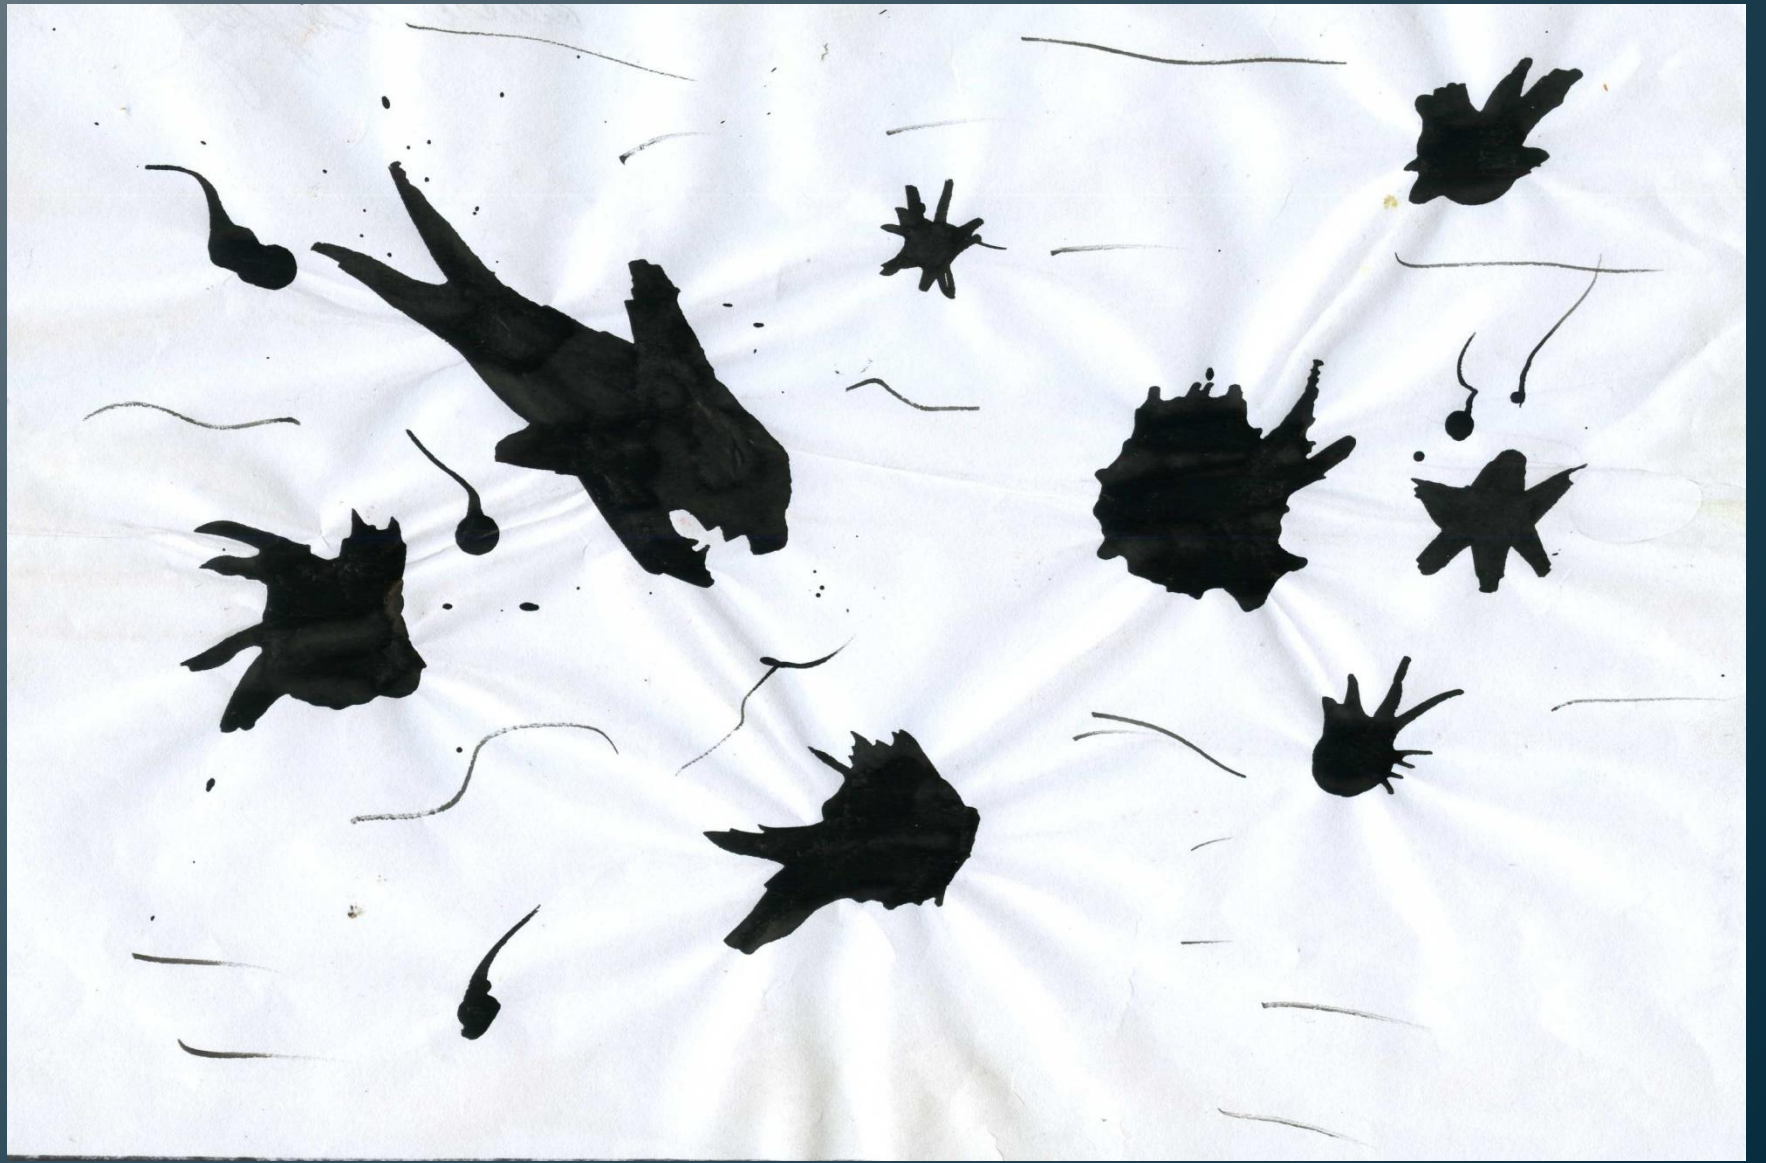

***Нетрадиционн
ые способы
изображения***

The background features a dense pattern of thin, vertical, slightly wavy lines in a light teal color against a light gray gradient. A solid teal horizontal band spans the width of the image, containing the title text. A thin yellow line is positioned at the bottom of the teal band.

Пальчиковая живопись

The background features a light gray gradient with numerous thin, vertical, slightly wavy lines in a teal color. A solid teal horizontal band is positioned at the bottom of the image, containing the text.

Осенний БУКЕТ.

The image features a background of thin, vertical, light blue lines of varying lengths and positions, creating a textured, rain-like effect. A solid teal horizontal bar spans the width of the image, positioned in the lower half. The word 'КЛЯКСОГРАФИЯ' is written in white, bold, uppercase Cyrillic letters on the teal bar.

КЛЯКСОГРАФИЯ

The background features a series of vertical lines in various shades of blue and grey, creating a textured, rain-like effect. A solid teal horizontal band spans the width of the image, containing the main text.