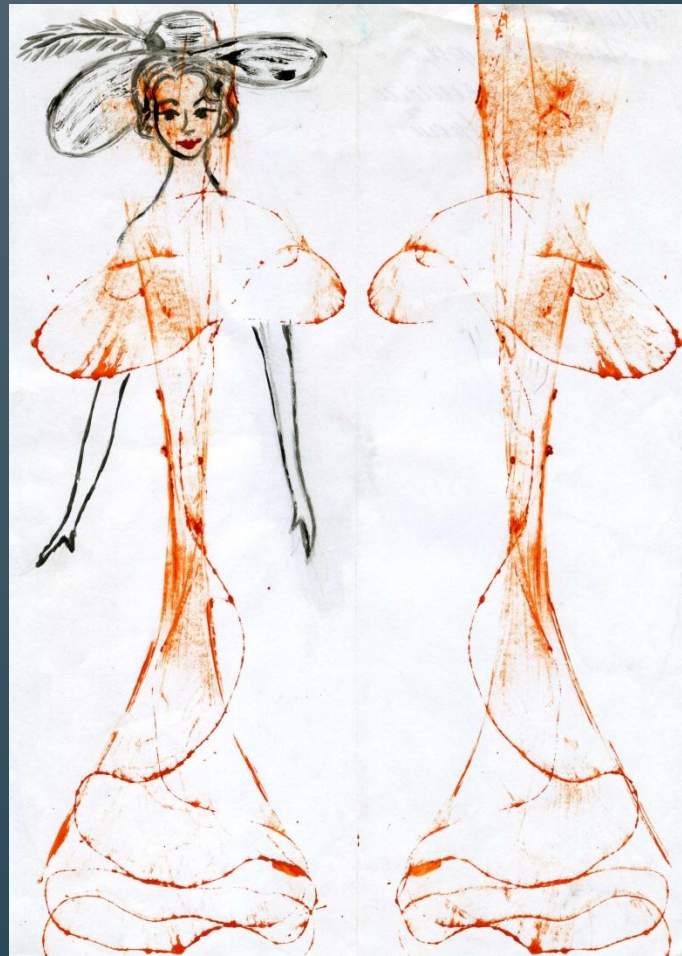

***Нетрадиционн
ые способы
изображения***

The background features a series of vertical lines in various shades of teal and grey, creating a textured, rain-like effect. A solid teal horizontal band is positioned at the bottom of the image, containing the title text.

Пальчиковая живопись

The background features a light gray gradient with numerous thin, vertical, slightly wavy lines in a teal color. A solid teal horizontal band is positioned at the bottom of the image, containing the text.

НИТКОГРАФИЯ

Техника- НИТКОГРАФИЯ
«Кот в сапогах»

The image features a background of numerous thin, vertical, light blue lines of varying lengths and positions, creating a textured, rain-like effect. A solid teal horizontal bar spans the width of the image, positioned in the lower half. The word "МОНОТИПИЯ" is written in white, bold, uppercase Cyrillic letters on the teal bar.

Осенний БУКЕТ.

The image features a background of thin, vertical, light blue lines of varying lengths and positions, creating a textured, rain-like effect. A solid teal horizontal bar spans the width of the image, positioned in the lower half. The word 'КЛЯКСОГРАФИЯ' is written in white, bold, uppercase Cyrillic letters on the teal bar.