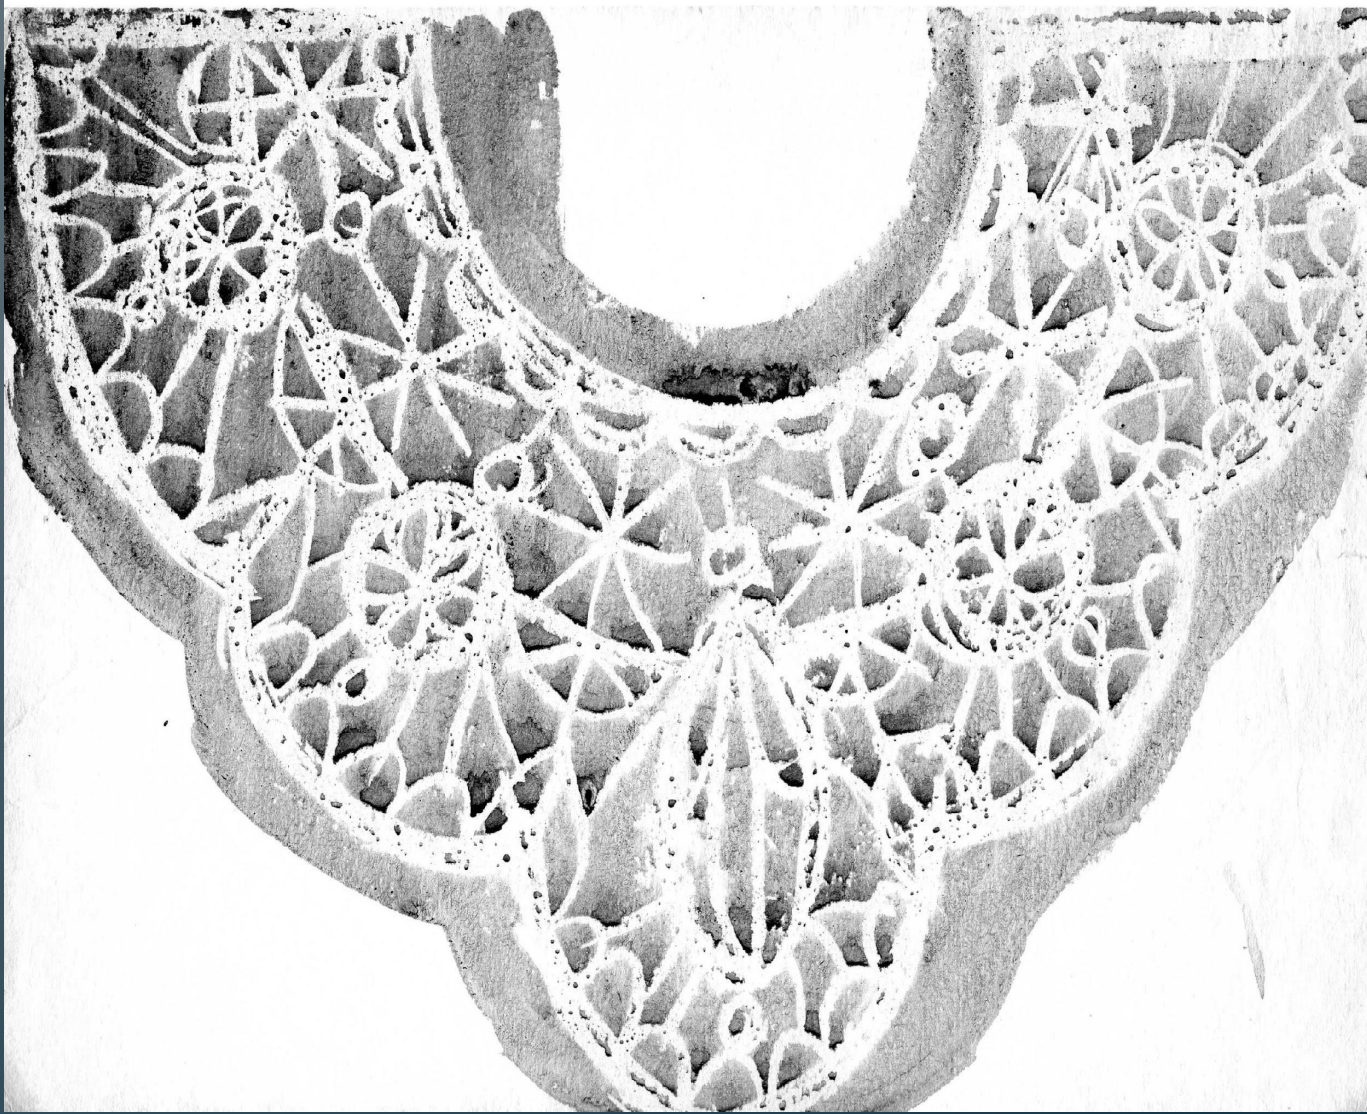

***Нетрадиционн
ые способы
изображения***

The background features a dense pattern of thin, vertical, slightly wavy lines in a light teal color against a light gray gradient. A solid teal horizontal band spans the width of the image, containing the title text. A thin yellow line is positioned at the bottom of the teal band.

Пальчиковая живопись

The background features a light gray gradient with numerous thin, vertical, slightly wavy lines in a teal color. A solid teal horizontal band is positioned at the bottom of the image, containing the text.

КЛЯКСОГРАФИЯ раздуванием

The image features a background of thin, vertical, light blue lines of varying lengths and positions, creating a textured, rain-like effect. A solid teal horizontal bar spans the width of the image, positioned in the lower half. The title text is centered within this bar.

РИСОВАНИЕ СВЕЧОЙ

ГРАТТАЖ

РИСОВАНИЕ ПО ФАКТУРНОЙ ПОВЕРХНОСТИ