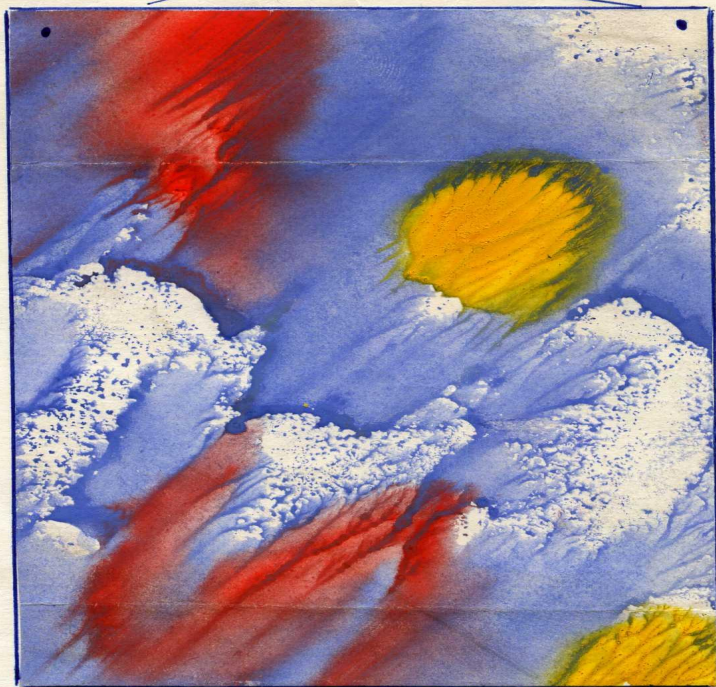

„Северное сияние”