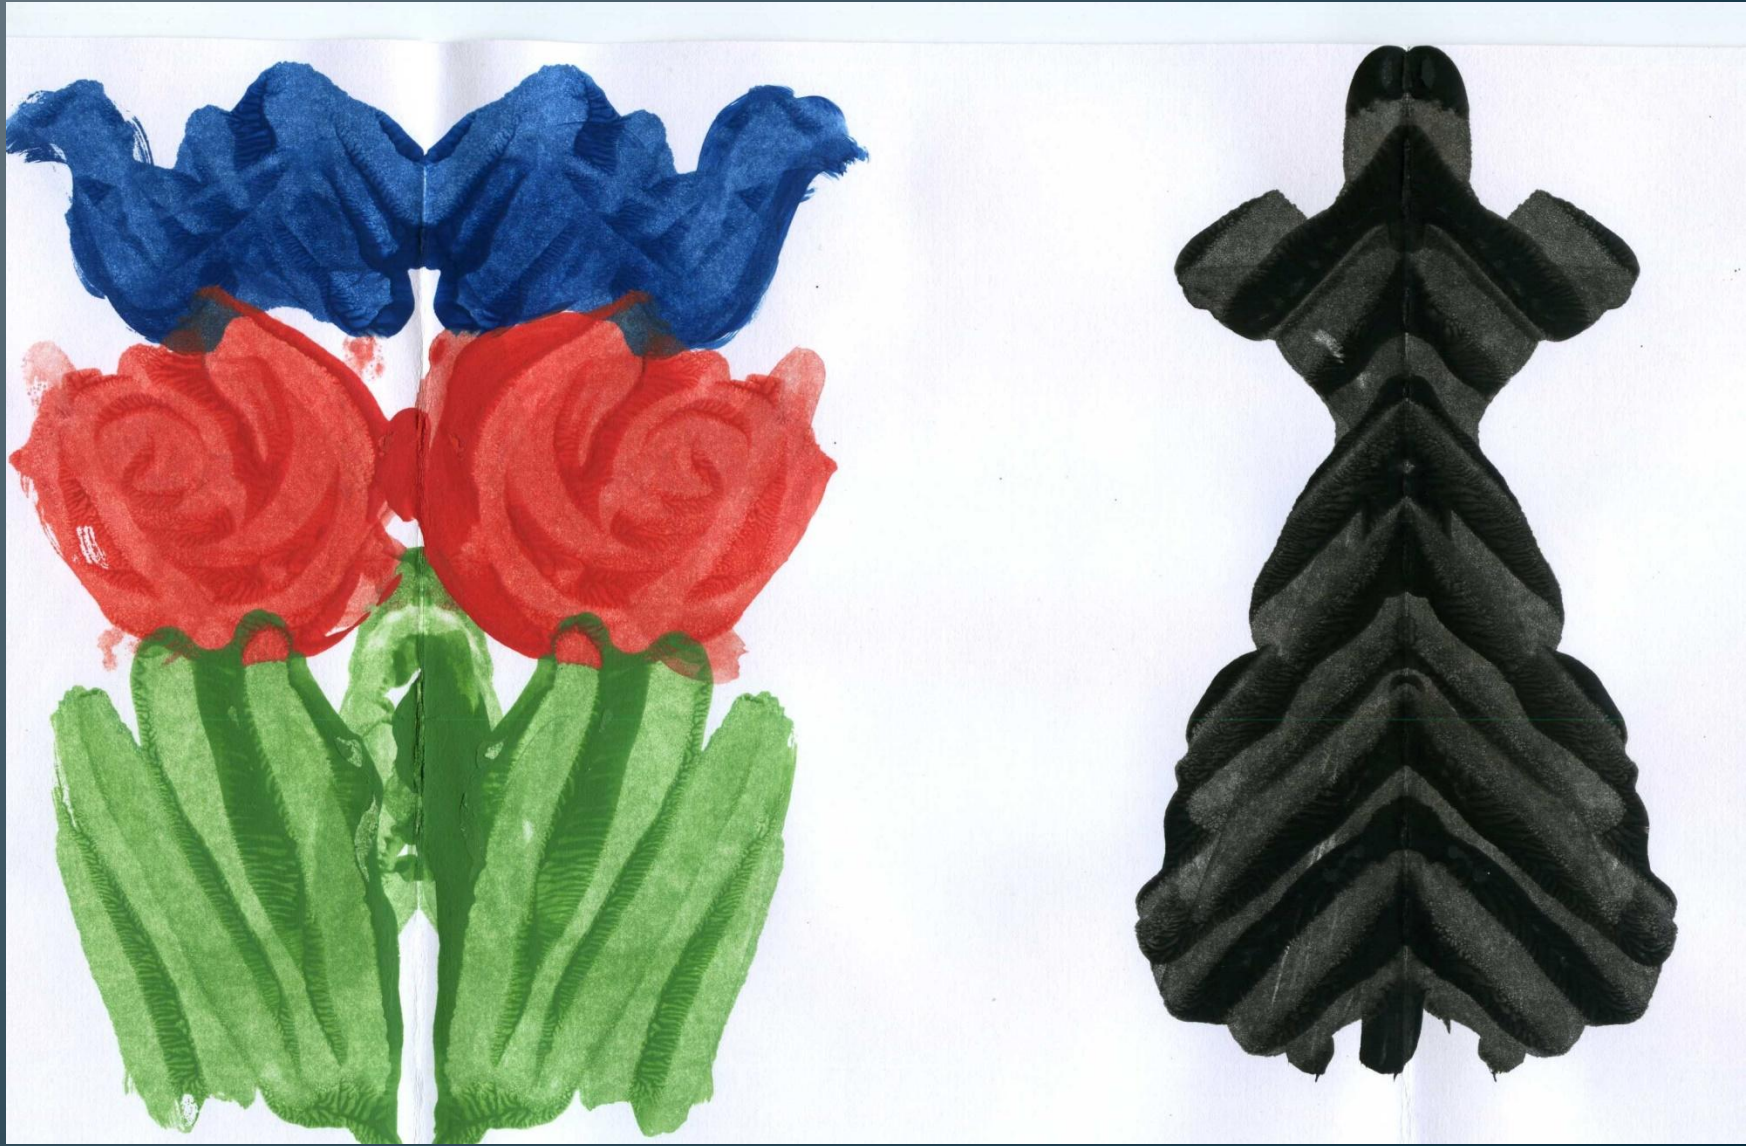

***Нетрадиционн
ые способы
изображения***

The background features a dense pattern of thin, vertical, slightly wavy lines in a light teal color against a light gray gradient. A solid teal horizontal band spans the width of the image, containing the title text. A thin yellow line is positioned at the bottom of the teal band.

Пальчиковая живопись

The background features a light gray gradient with numerous thin, vertical, slightly wavy lines in a teal color. A solid teal horizontal band is positioned at the bottom of the image, containing the text.

НИТКОГРАФИЯ

Техника- НИТКОГРАФИЯ
«Кот в сапогах»

The image features a background of thin, vertical, light blue lines of varying lengths and positions, creating a textured, rain-like effect. A solid teal horizontal bar spans the width of the image, positioned in the lower half. The word "МОНОТИПИЯ" is written in white, bold, uppercase Cyrillic letters on this teal bar.

Осенний БУКЕТ.

The image features a background of thin, vertical, light blue lines of varying lengths and positions, creating a textured, rain-like effect. A solid teal horizontal bar spans the width of the image, positioned in the lower half. The word 'КЛЯКСОГРАФИЯ' is written in white, bold, uppercase Cyrillic letters on the teal bar.