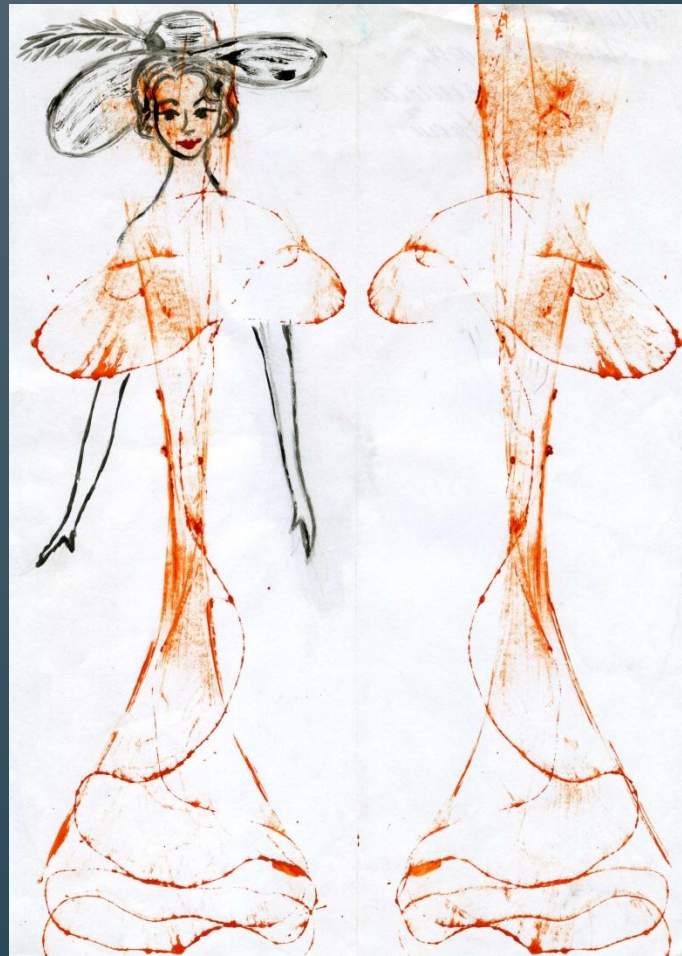

***Нетрадиционн  
ые способы  
изображения***

The background features a dense pattern of thin, vertical, slightly wavy lines in a light teal color against a light gray gradient. A solid teal horizontal band spans the width of the image, containing the title text. A thin yellow line is positioned at the bottom edge of the teal band.

# Пальчиковая живопись

The background features a series of vertical lines in various shades of teal and grey, creating a textured, rain-like effect. A solid teal horizontal band is positioned at the bottom of the image, containing the text.

# НИТКОГРАФИЯ

Техника- НИТКОГРАФИЯ  
«Кот в сапогах»

The image features a background of thin, vertical, light blue lines of varying lengths and positions, creating a textured, rain-like effect. A solid teal horizontal band spans the width of the image, containing the word 'МОНОТИПИЯ' in white, bold, uppercase Cyrillic letters. The overall aesthetic is modern and minimalist.

Осенний БУКЕТ.

The image features a background of thin, vertical, light blue lines of varying lengths and positions, creating a textured, rain-like effect. A solid teal horizontal band spans the width of the image, positioned in the lower half. The word 'КЛЯКСОГРАФИЯ' is written in white, bold, uppercase Cyrillic letters on this teal band.