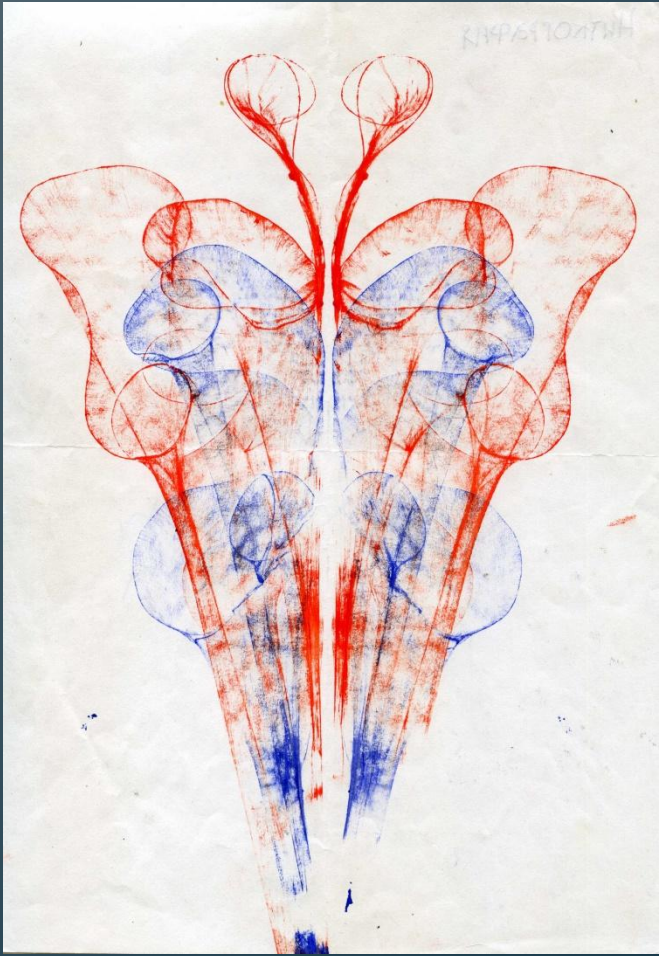

***Нетрадиционн
ые способы
изображения***

The background features a series of vertical lines in various shades of teal and grey, creating a textured, rain-like effect. A solid teal horizontal band is positioned at the bottom of the image, containing the title text.

Пальчиковая живопись

The background features a light gray gradient with numerous thin, vertical, slightly wavy lines in a teal color. A solid teal horizontal band is positioned at the bottom of the image, containing the text.

НИТКОГРАФИЯ

Техника- НИТКОГРАФИЯ
«Кот в сапогах»

The image features a background of numerous thin, vertical, light blue lines of varying lengths and positions, creating a textured, rain-like effect. A solid teal horizontal bar spans the width of the image, positioned in the lower half. The word "МОНОТИПИЯ" is written in white, bold, uppercase Cyrillic letters on the teal bar.

Осенний БУКЕТ.

The image features a background of thin, vertical, light blue lines of varying lengths and positions, creating a textured, rain-like effect. A solid teal horizontal bar spans the width of the image, positioned in the lower half. The word 'КЛЯКСОГРАФИЯ' is written in white, bold, uppercase Cyrillic letters on the teal bar.