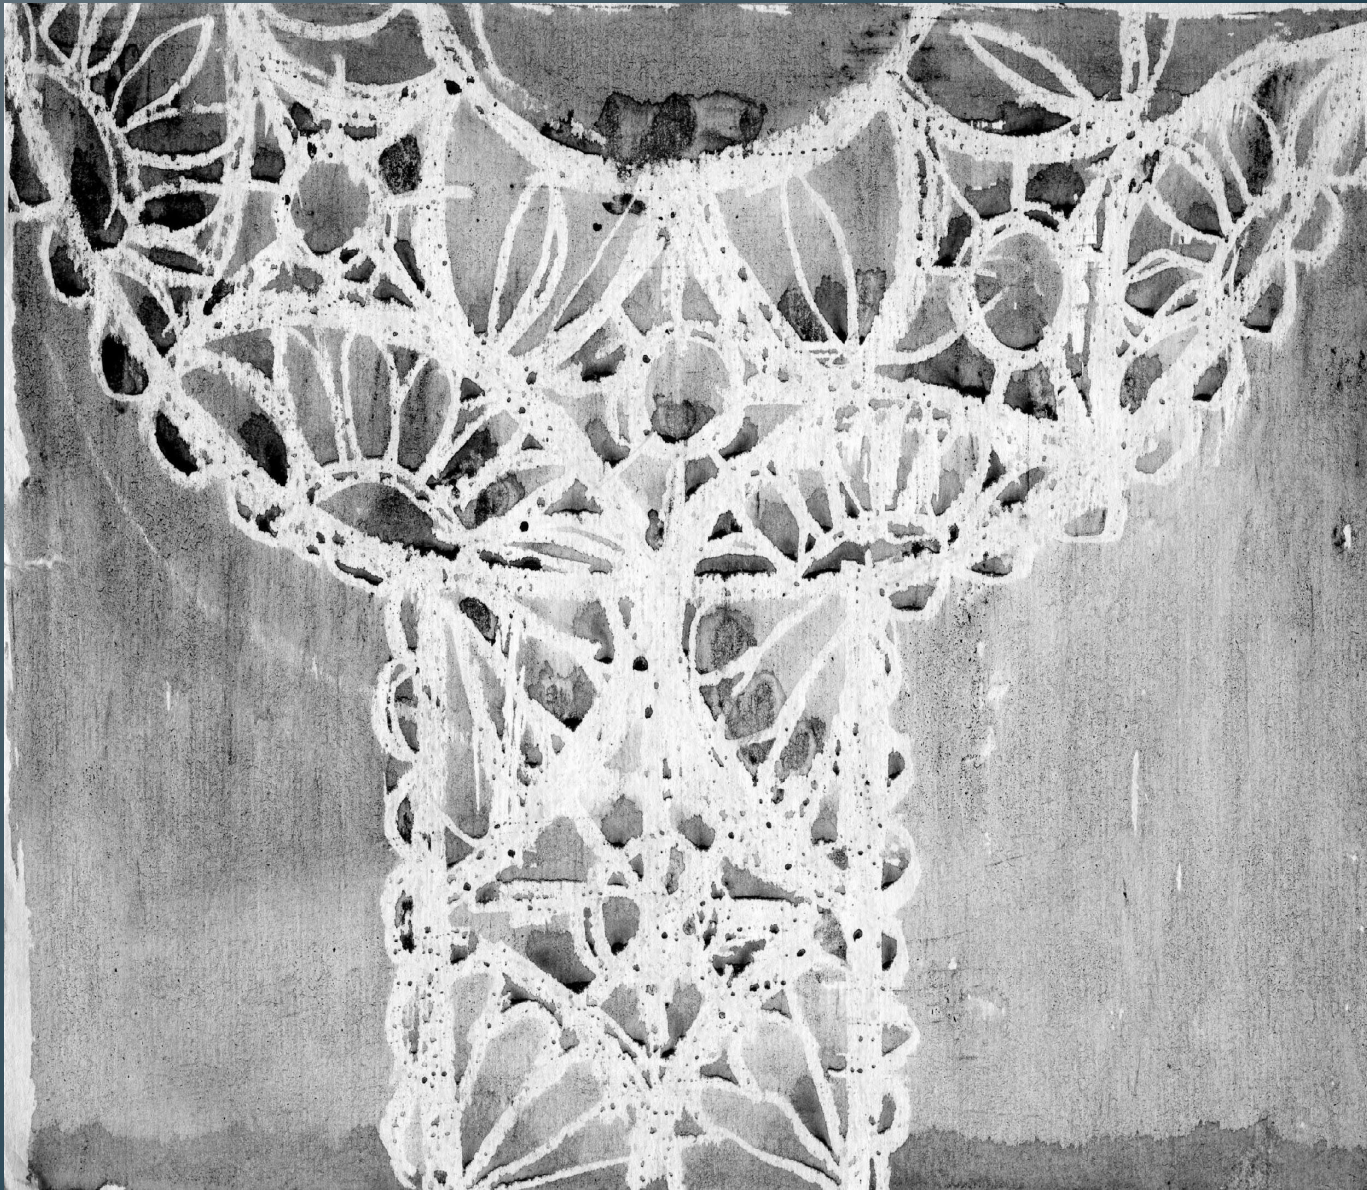

***Нетрадиционн
ые способы
изображения***

The background features a series of vertical lines in various shades of teal and grey, creating a textured, rain-like effect. A solid teal horizontal band is positioned at the bottom of the image, containing the title text.

Пальчиковая живопись

The background features a light gray gradient with numerous thin, vertical, slightly wavy lines in a teal color. A solid teal horizontal band is positioned at the bottom of the image, containing the text.

КЛЯКСОГРАФИЯ раздуванием

The image features a background of thin, vertical, light blue lines of varying lengths and positions, creating a textured, rain-like effect. A solid teal horizontal bar spans the width of the image, positioned in the lower half. The title text is centered within this bar.

РИСОВАНИЕ СВЕЧОЙ

The image features a background of thin, vertical, light blue lines of varying lengths and positions, creating a textured, rain-like effect. A solid teal horizontal band spans the width of the image, containing the text. The text is in a white, bold, italicized sans-serif font.