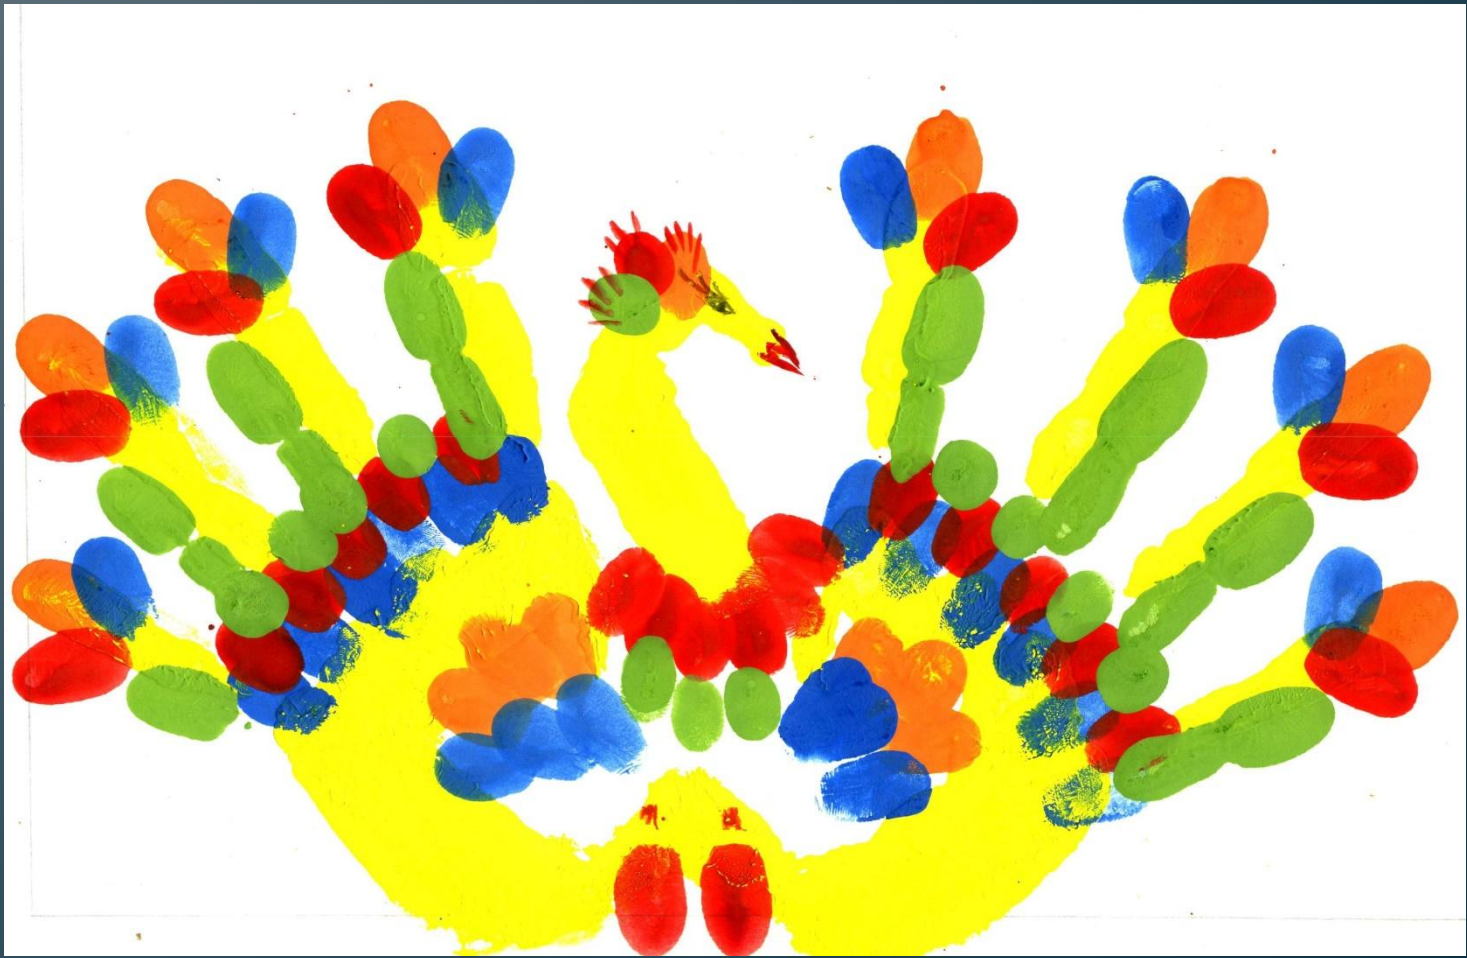

***Нетрадиционн
ые способы
изображения***

The background features a dense pattern of thin, vertical, slightly wavy lines in a light teal color against a light gray gradient. A solid teal horizontal band spans the width of the image, containing the title text. A thin yellow line is positioned at the bottom of the teal band.

Пальчиковая живопись

The background features a light gray gradient with numerous thin, vertical, slightly wavy lines in a teal color. A solid teal horizontal band is positioned at the bottom of the image, containing the text.

НИТКОГРАФИЯ

Техника- НИТКОГРАФИЯ
«Кот в сапогах»

The image features a background of thin, vertical, light blue lines of varying lengths and positions, creating a textured, rain-like effect. A solid teal horizontal bar spans the width of the image, positioned in the lower half. The word "МОНОТИПИЯ" is written in white, bold, uppercase Cyrillic letters on this teal bar.

КЛЯКСОГРАФИЯ раздуванием

The image features a background of thin, vertical, light blue lines of varying lengths and positions, creating a textured, rain-like effect. A solid teal horizontal bar spans the width of the image, positioned in the lower half. The title text is centered within this bar.