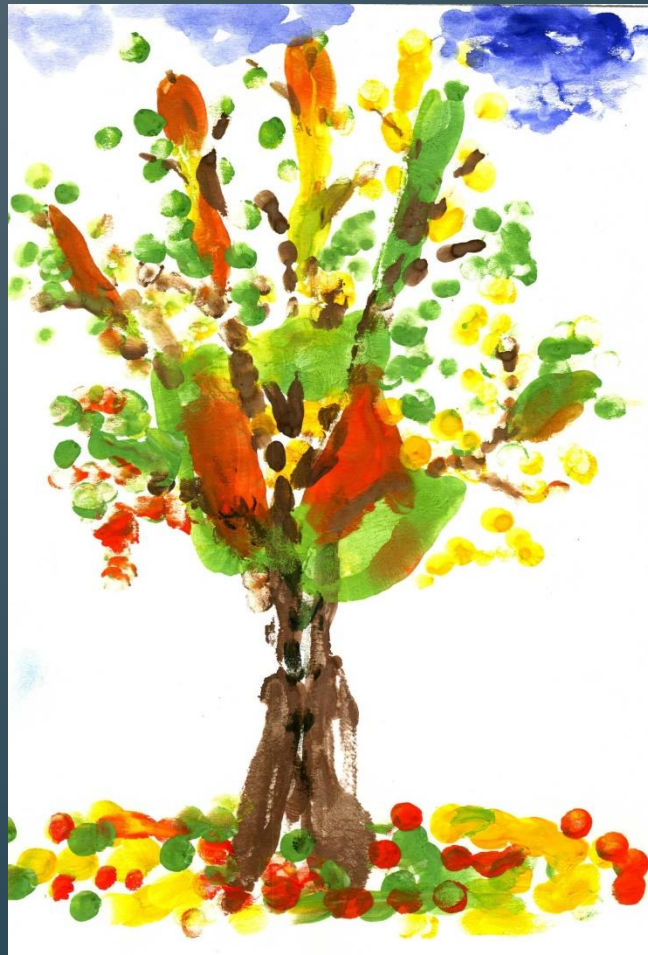

***Нетрадиционн
ые способы
изображения***

The background features a dense pattern of thin, vertical, slightly wavy lines in a light teal color against a light gray gradient. A solid teal horizontal band spans the width of the image, containing the title text. A thin yellow line is positioned at the bottom of the teal band.

Пальчиковая живопись

The background features a light gray gradient with numerous thin, vertical, slightly wavy lines in a teal color. A solid teal horizontal band is positioned at the bottom of the image, containing the text.

НИТКОГРАФИЯ

Техника- НИТКОГРАФИЯ
«Кот в сапогах»

The image features a background of thin, vertical, light blue lines of varying lengths and positions, creating a textured, rain-like effect. A solid teal horizontal bar spans the width of the image, positioned in the lower half. The word "МОНОТИПИЯ" is written in white, bold, uppercase Cyrillic letters on this teal bar.

Осенний БУКЕТ.

The image features a background of thin, vertical, light blue lines of varying lengths and positions, creating a textured, rain-like effect. A solid teal horizontal bar spans the width of the image, positioned in the lower half. The word 'КЛЯКСОГРАФИЯ' is written in white, bold, uppercase Cyrillic letters on the teal bar.