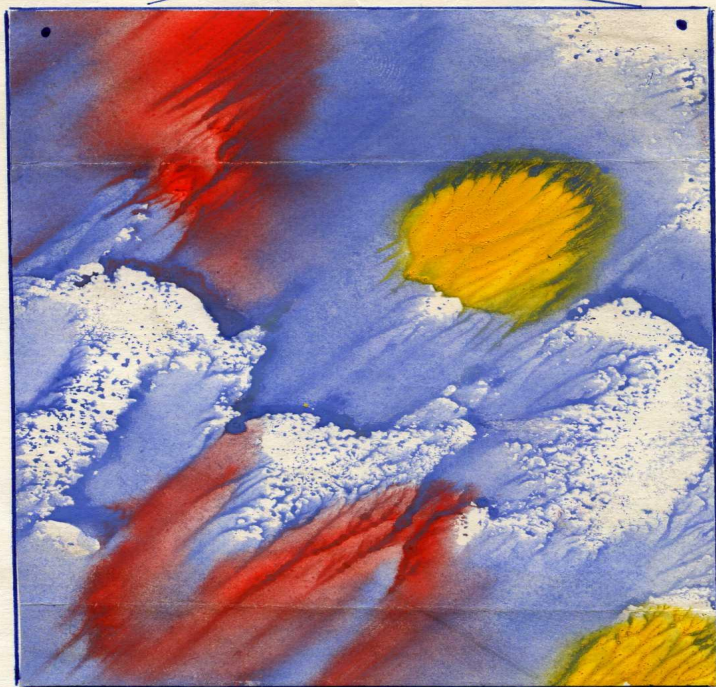

„Севенное сияние”