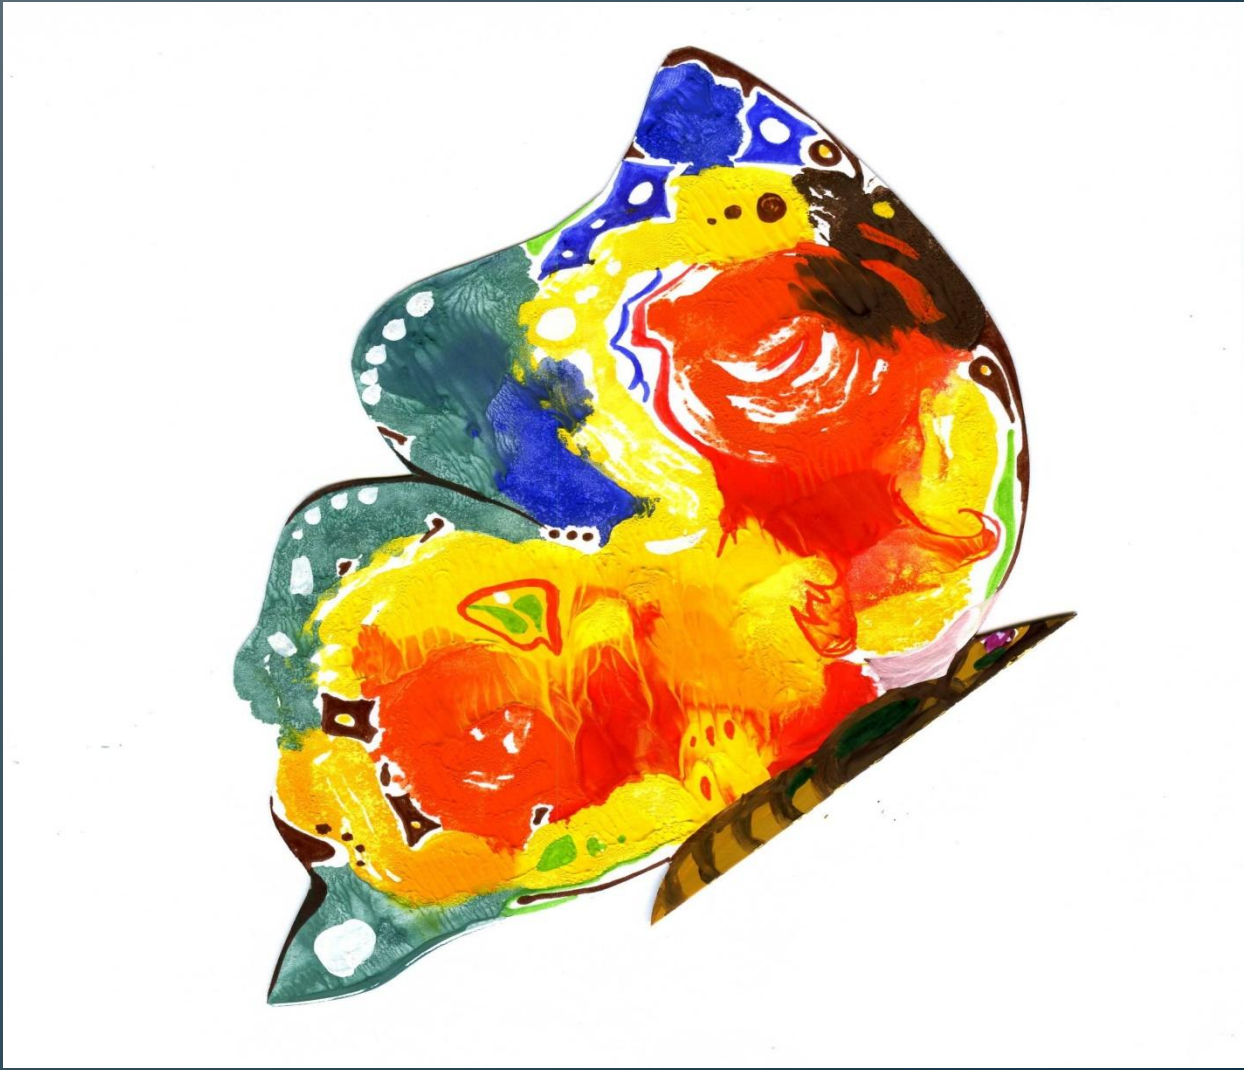

***Нетрадиционн
ые способы
изображения***

The background features a dense pattern of thin, vertical, slightly wavy lines in a light teal color against a light gray gradient. A solid teal horizontal band spans the width of the image, containing the title text. A thin yellow line is positioned at the bottom of the teal band.

Пальчиковая живопись

The background features a light gray gradient with numerous thin, vertical, slightly wavy lines in a teal color. A solid teal horizontal band is positioned at the bottom of the image, containing the text.

НИТКОГРАФИЯ

Техника- НИТКОГРАФИЯ
«Кот в сапогах»

The image features a background of thin, vertical, light blue lines of varying lengths and positions, creating a textured, rain-like effect. A solid teal horizontal bar spans the width of the image, positioned in the lower half. The word "МОНОТИПИЯ" is written in white, bold, uppercase Cyrillic letters on this teal bar.

Осенний БУКЕТ.

The image features a background of thin, vertical, light blue lines of varying lengths and positions, creating a textured, rain-like effect. A solid teal horizontal bar spans the width of the image, positioned in the lower half. The word 'КЛЯКСОГРАФИЯ' is written in white, bold, uppercase Cyrillic letters on the teal bar.