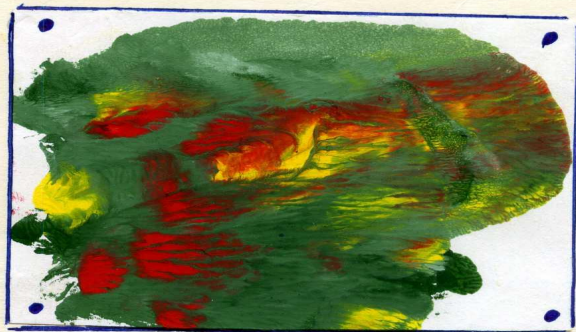

„Зимний вечер“