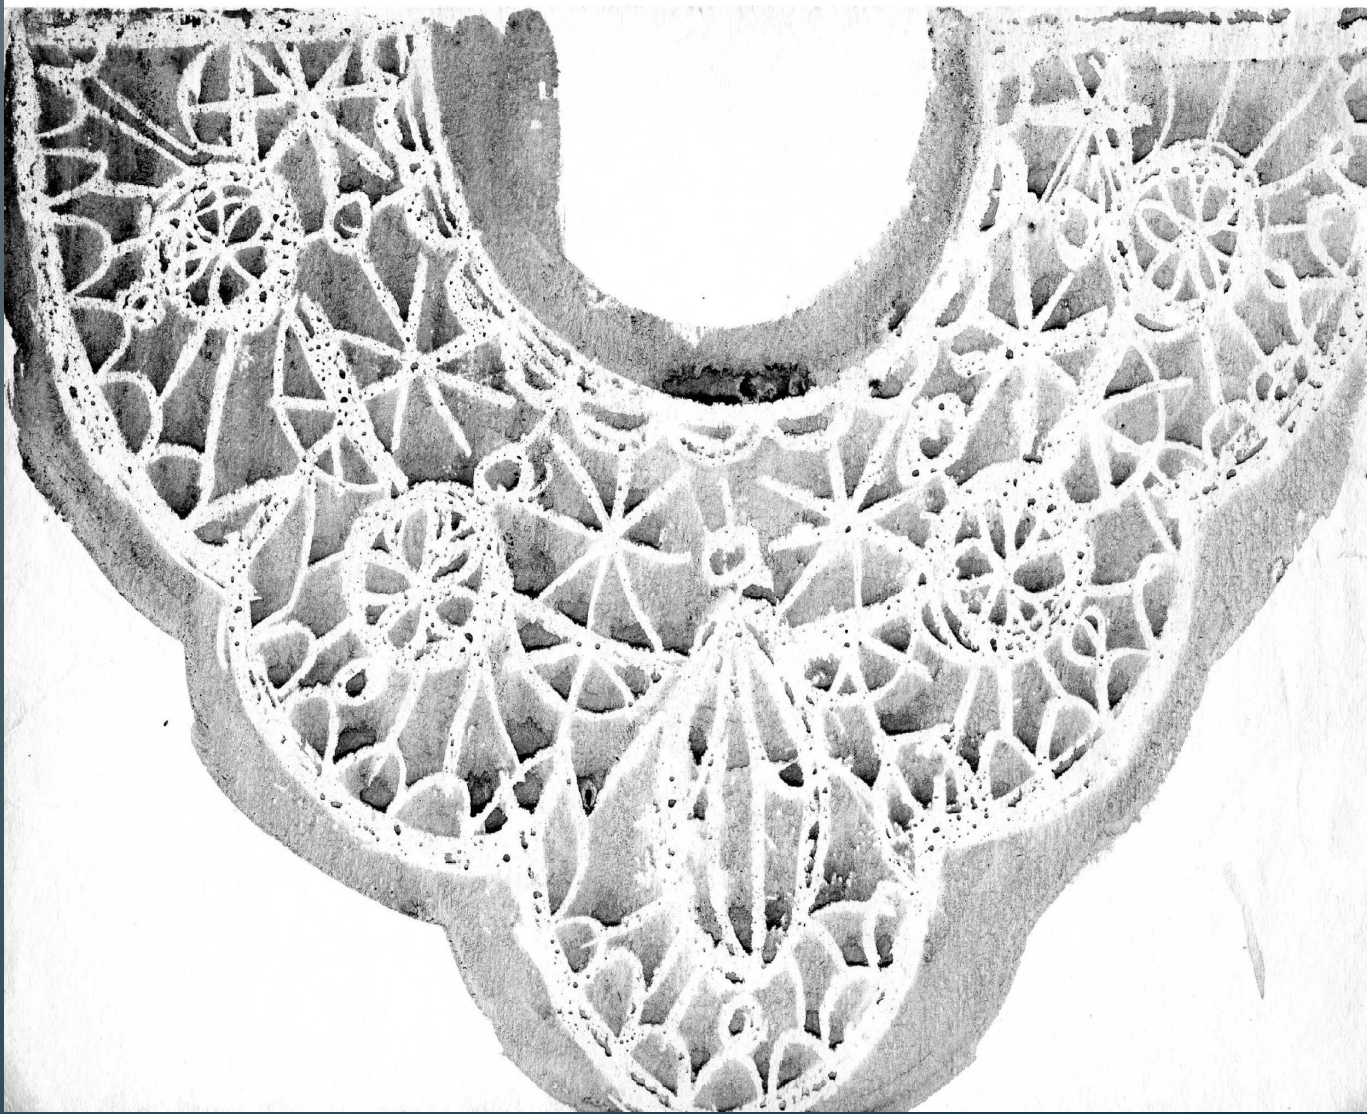

***Нетрадиционн
ые способы
изображения***

The background features a series of vertical lines in various shades of teal and grey, creating a textured, rain-like effect. A solid teal horizontal band is positioned at the bottom of the image, containing the title text.

Пальчиковая живопись

The background features a light gray gradient with numerous thin, vertical, slightly wavy lines in a teal color. A solid teal horizontal band is positioned at the bottom of the image, containing the text.

КЛЯКСОГРАФИЯ раздуванием

The image features a background of thin, vertical, light blue lines of varying lengths and positions, creating a textured, rain-like effect. A solid teal horizontal bar spans the width of the image, positioned in the lower half. The title text is centered within this bar.

РИСОВАНИЕ СВЕЧОЙ

The image features a background of thin, vertical, light blue lines of varying lengths and positions, creating a textured, rain-like effect. A solid teal horizontal band spans the width of the image, containing the text. The text is in a white, bold, italicized sans-serif font.