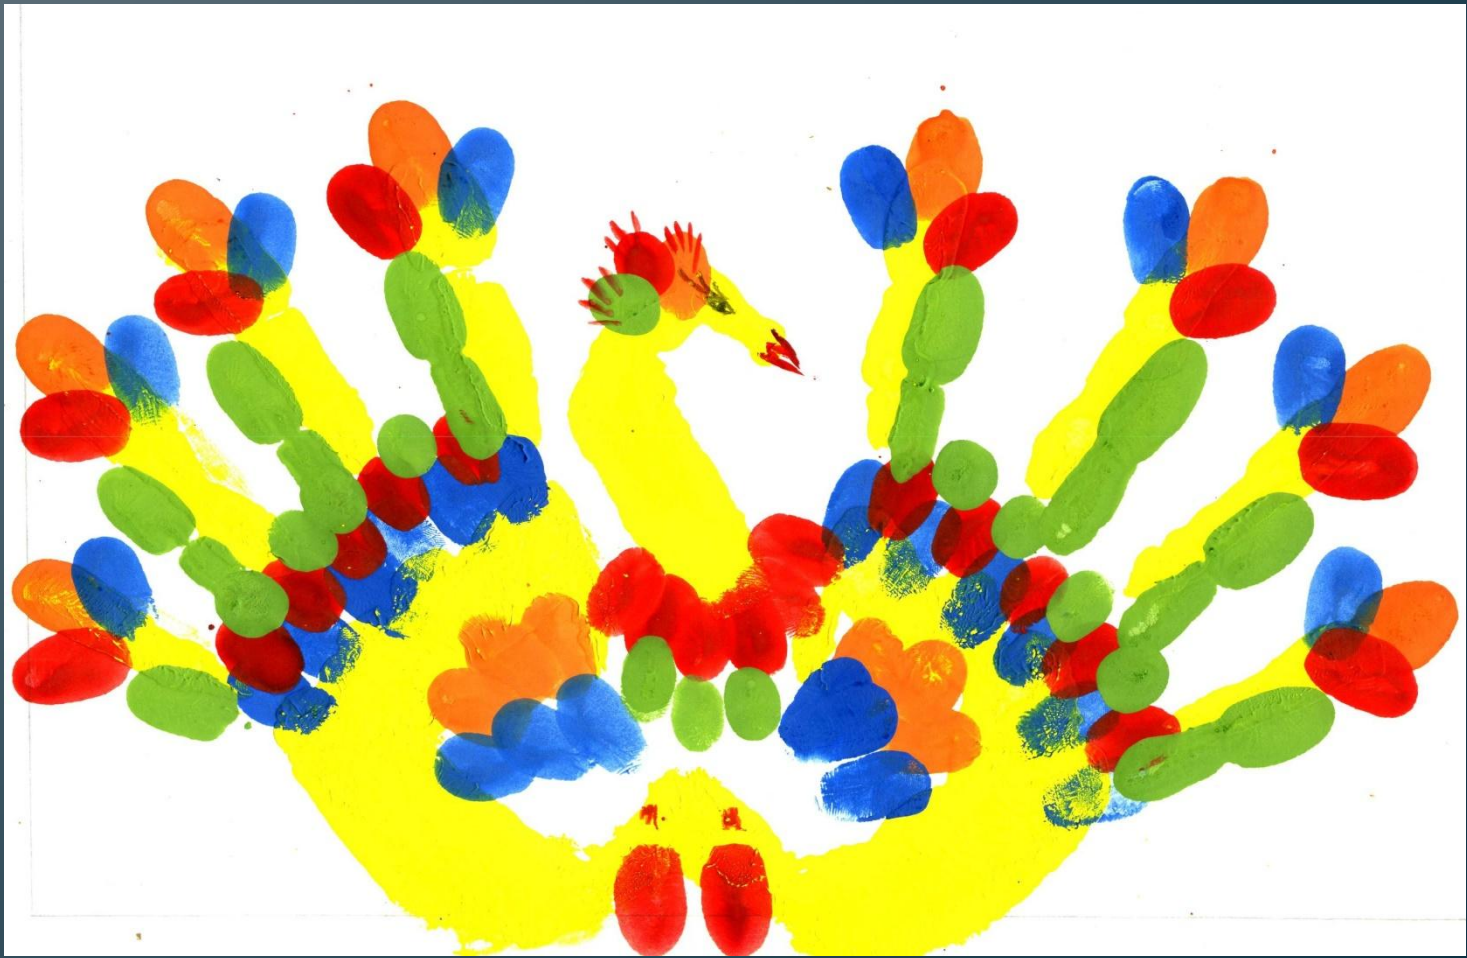

***Нетрадиционн  
ые способы  
изображения***

The background features a dense pattern of thin, vertical, slightly wavy lines in a light teal color against a light gray gradient. A solid teal horizontal band spans the width of the image, containing the title text. A thin yellow line is positioned at the bottom edge of the teal band.

# Пальчиковая живопись

The background features a series of vertical lines in various shades of teal and grey, creating a textured, rain-like effect. A solid teal horizontal band is positioned at the bottom of the image, containing the text.

# НИТКОГРАФИЯ

Техника- НИТКОГРАФИЯ  
«Кот в сапогах»

The image features a background of thin, vertical, light blue lines of varying lengths and positions, creating a textured, rain-like effect. A solid teal horizontal band spans the width of the image, containing the word 'МОНОТИПИЯ' in white, bold, uppercase Cyrillic letters. The overall aesthetic is modern and minimalist.

# РИСОВАНИЕ СВЕЧОЙ

The image features a background of thin, vertical, light blue lines of varying lengths and positions, creating a textured, rain-like effect. A solid teal horizontal band spans the width of the image, containing the text. The text is in a white, bold, italicized sans-serif font.