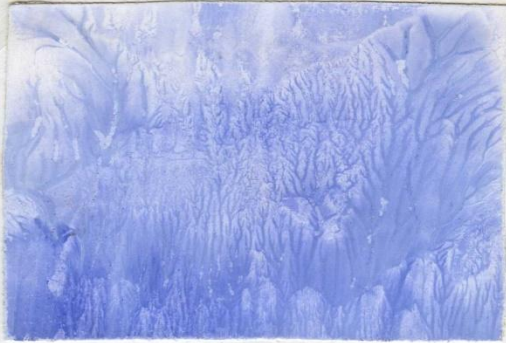

„Зимний сад“

МОРОЗНЫЕ
УЗОРЫ