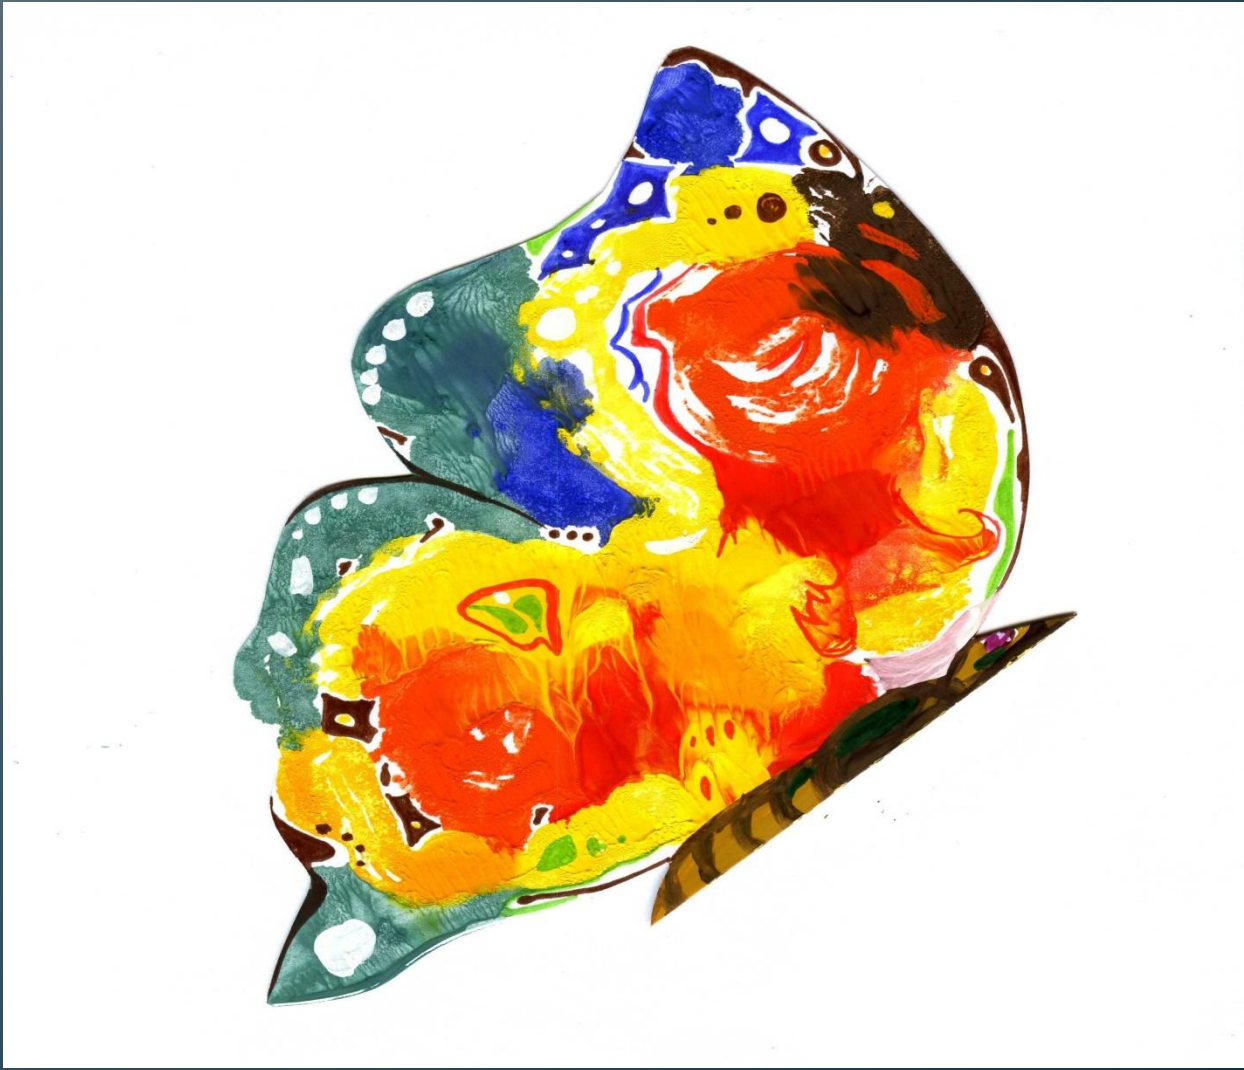

***Нетрадиционн
ые способы
изображения***

The background features a series of vertical lines in various shades of teal and grey, creating a textured, rain-like effect. A solid teal horizontal band is positioned at the bottom of the image, containing the title text.

Пальчиковая живопись

The background features a light gray gradient with numerous thin, vertical, slightly wavy lines in a teal color. A solid teal horizontal band is positioned at the bottom of the image, containing the text.

НИТКОГРАФИЯ

Техника- НИТКОГРАФИЯ
«Кот в сапогах»

The image features a background of numerous thin, vertical, light blue lines of varying lengths and positions, creating a textured, rain-like effect. A solid teal horizontal bar spans the width of the image, positioned in the lower half. The word "МОНОТИПИЯ" is written in white, bold, uppercase Cyrillic letters on the teal bar.

Осенний БУКЕТ.

The image features a background of thin, vertical, light blue lines of varying lengths and positions, creating a textured, rain-like effect. A solid teal horizontal bar spans the width of the image, positioned in the lower half. The word 'КЛЯКСОГРАФИЯ' is written in white, bold, uppercase Cyrillic letters on the teal bar.