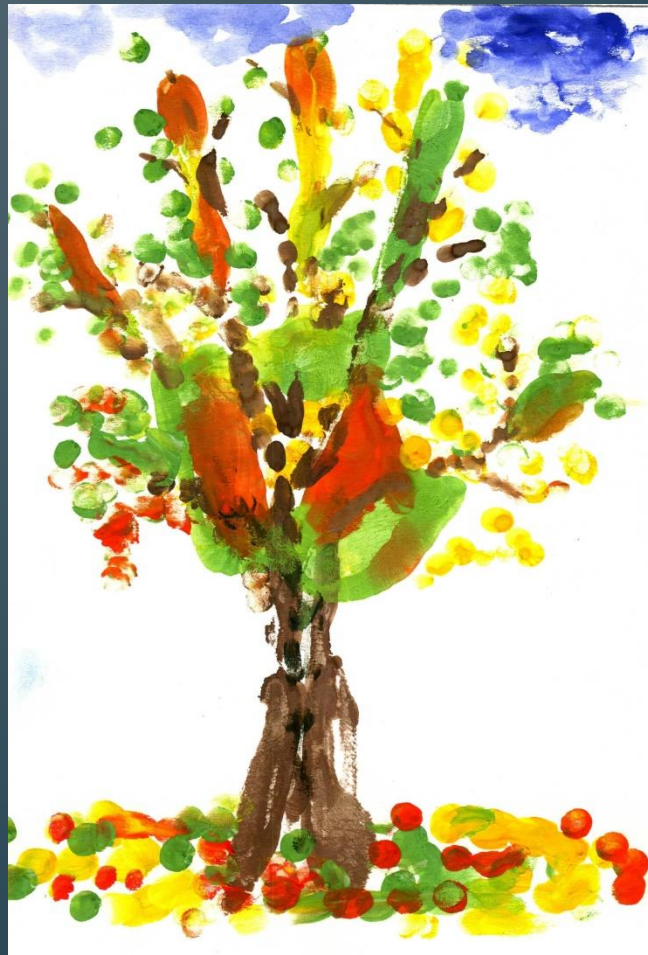

***Нетрадиционн
ые способы
изображения***

The background features a series of vertical lines in various shades of teal and grey, creating a textured, rain-like effect. A solid teal horizontal band is positioned at the bottom of the image, containing the title text.

Пальчиковая живопись

The background features a light gray gradient with numerous thin, vertical, slightly wavy lines in a teal color. A solid teal horizontal band is positioned at the bottom of the image, containing the text.

НИТКОГРАФИЯ

Техника- НИТКОГРАФИЯ
«Кот в сапогах»

The image features a background of numerous thin, vertical, light blue lines of varying lengths and positions, creating a textured, rain-like effect. A solid teal horizontal bar spans the width of the image, positioned in the lower half. The word "МОНОТИПИЯ" is written in white, bold, uppercase Cyrillic letters on the teal bar.

РИСОВАНИЕ СВЕЧОЙ

The image features a background of thin, vertical, light blue lines of varying lengths and positions, creating a textured, rain-like effect. A solid teal horizontal band spans the width of the image, containing the text. The text is in a white, bold, italicized sans-serif font.