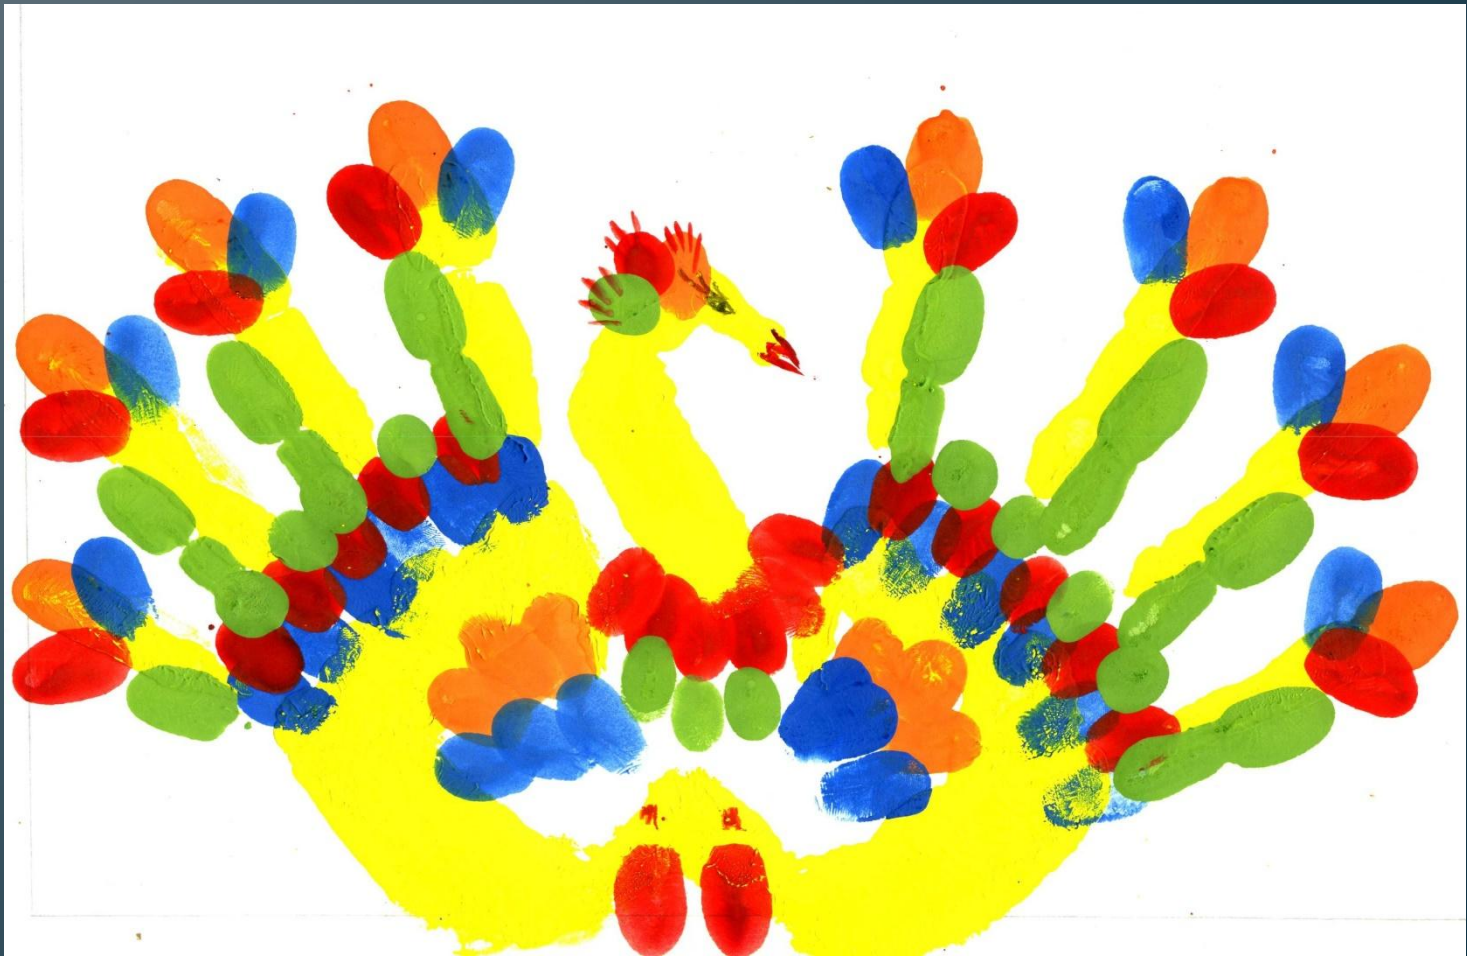

***Нетрадиционн
ые способы
изображения***

The background features a series of vertical lines in various shades of teal and grey, creating a textured, rain-like effect. A solid teal horizontal band is positioned at the bottom of the image, containing the title text.

Пальчиковая живопись

The background features a light gray gradient with numerous thin, vertical, slightly wavy lines in a teal color. A solid teal horizontal band is positioned at the bottom of the image, containing the text.

НИТКОГРАФИЯ

Техника- НИТКОГРАФИЯ
«Кот в сапогах»

The image features a background of numerous thin, vertical, light blue lines of varying lengths and positions, creating a textured, rain-like effect. A solid teal horizontal bar spans the width of the image, positioned in the lower half. The word "МОНОТИПИЯ" is written in white, bold, uppercase Cyrillic letters on the teal bar.

РИСОВАНИЕ СВЕЧОЙ

The image features a background of thin, vertical, light blue lines of varying lengths and positions, creating a textured, rain-like effect. A solid teal horizontal band spans the width of the image, containing the text. The text is in a white, bold, italicized sans-serif font.