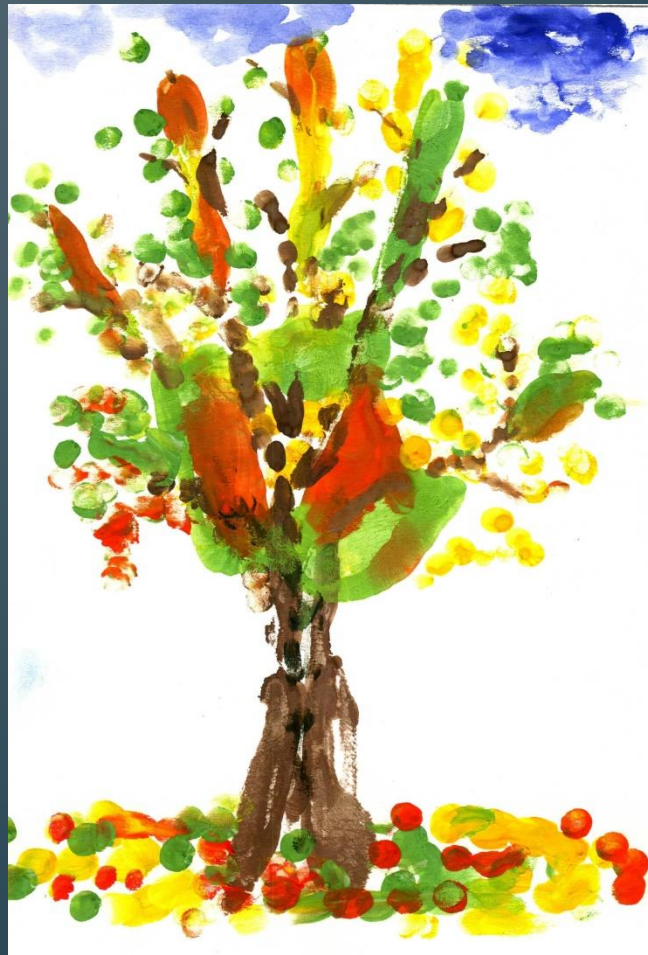

***Нетрадиционн  
ые способы  
изображения***

The background features a dense pattern of thin, vertical, slightly wavy lines in a light teal color against a light gray gradient. A solid teal horizontal band spans the width of the image, containing the title text. A thin yellow line is positioned at the bottom edge of the teal band.

# Пальчиковая живопись

The background features a series of vertical lines in various shades of teal and grey, creating a textured, rain-like effect. A solid teal horizontal band is positioned at the bottom of the image, containing the text.

# НИТКОГРАФИЯ

Техника- НИТКОГРАФИЯ  
«Кот в сапогах»

The image features a background of thin, vertical, light blue lines of varying lengths and positions, creating a textured, rain-like effect. A solid teal horizontal band spans the width of the image, containing the word 'МОНОТИПИЯ' in white, bold, uppercase Cyrillic letters. The overall aesthetic is modern and minimalist.

# РИСОВАНИЕ СВЕЧОЙ

The image features a background of thin, vertical, light blue lines of varying lengths and positions, creating a textured, rain-like effect. A solid teal horizontal band spans the width of the image, containing the text. The text is in a white, bold, italicized sans-serif font.