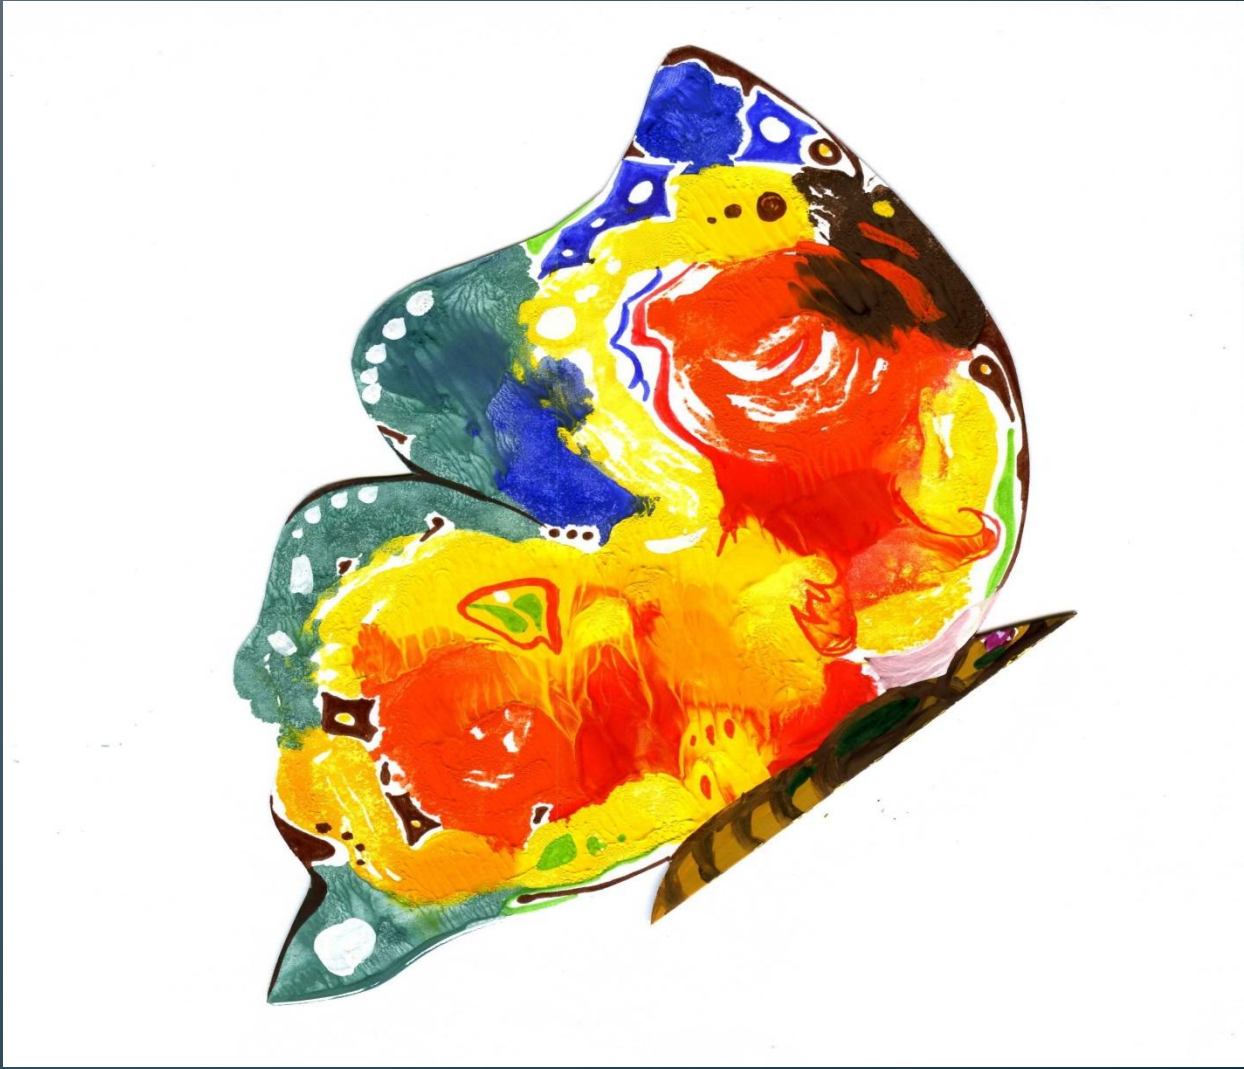

***Нетрадиционн  
ые способы  
изображения***

The background features a dense pattern of thin, vertical, slightly wavy lines in a light teal color against a light gray gradient. A solid teal horizontal band spans the width of the image, containing the title text. A thin yellow line is positioned at the bottom edge of the teal band.

# Пальчиковая живопись

The background features a series of vertical lines in various shades of teal and grey, creating a textured, rain-like effect. A solid teal horizontal band is positioned at the bottom of the image, containing the text.

# НИТКОГРАФИЯ

Техника- НИТКОГРАФИЯ  
«Кот в сапогах»

The image features a background of thin, vertical, light blue lines of varying lengths and positions, creating a textured, rain-like effect. A solid teal horizontal band spans the width of the image, containing the word 'МОНОТИПИЯ' in white, bold, uppercase Cyrillic letters. The overall aesthetic is modern and minimalist.

Осенний БУКЕТ.

The image features a background of thin, vertical, light blue lines of varying lengths and positions, creating a textured, rain-like effect. A solid teal horizontal band spans the width of the image, positioned in the lower half. The word 'КЛЯКСОГРАФИЯ' is written in white, bold, uppercase Cyrillic letters on this teal band.