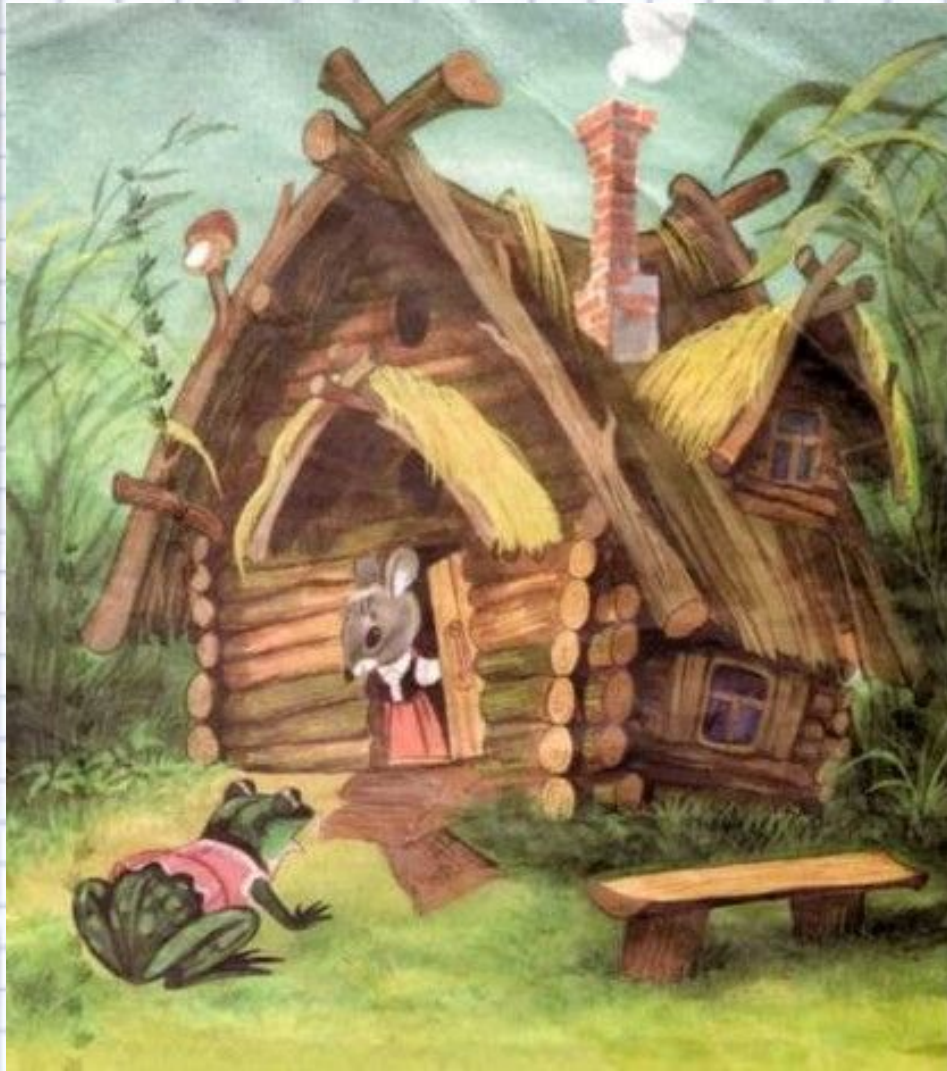

# СТЕНЫ

ОКНО

A photograph of a log cabin under construction. The lower portion of the building is made of horizontal log walls. The upper portion is a complex wooden roof frame with numerous rafters and beams. A person in a blue jacket is visible on the right side, working on the structure. The sky is overcast. In the background, there is a red building and a grey fence. The word "КРЫША" is overlaid in large white letters at the bottom center.

**КРЫША**

**ЧЕЙ ЭТО  
ДОМШЕК?**

# ЭТАПЫ РИСОВАНИЯ ДОМИКА