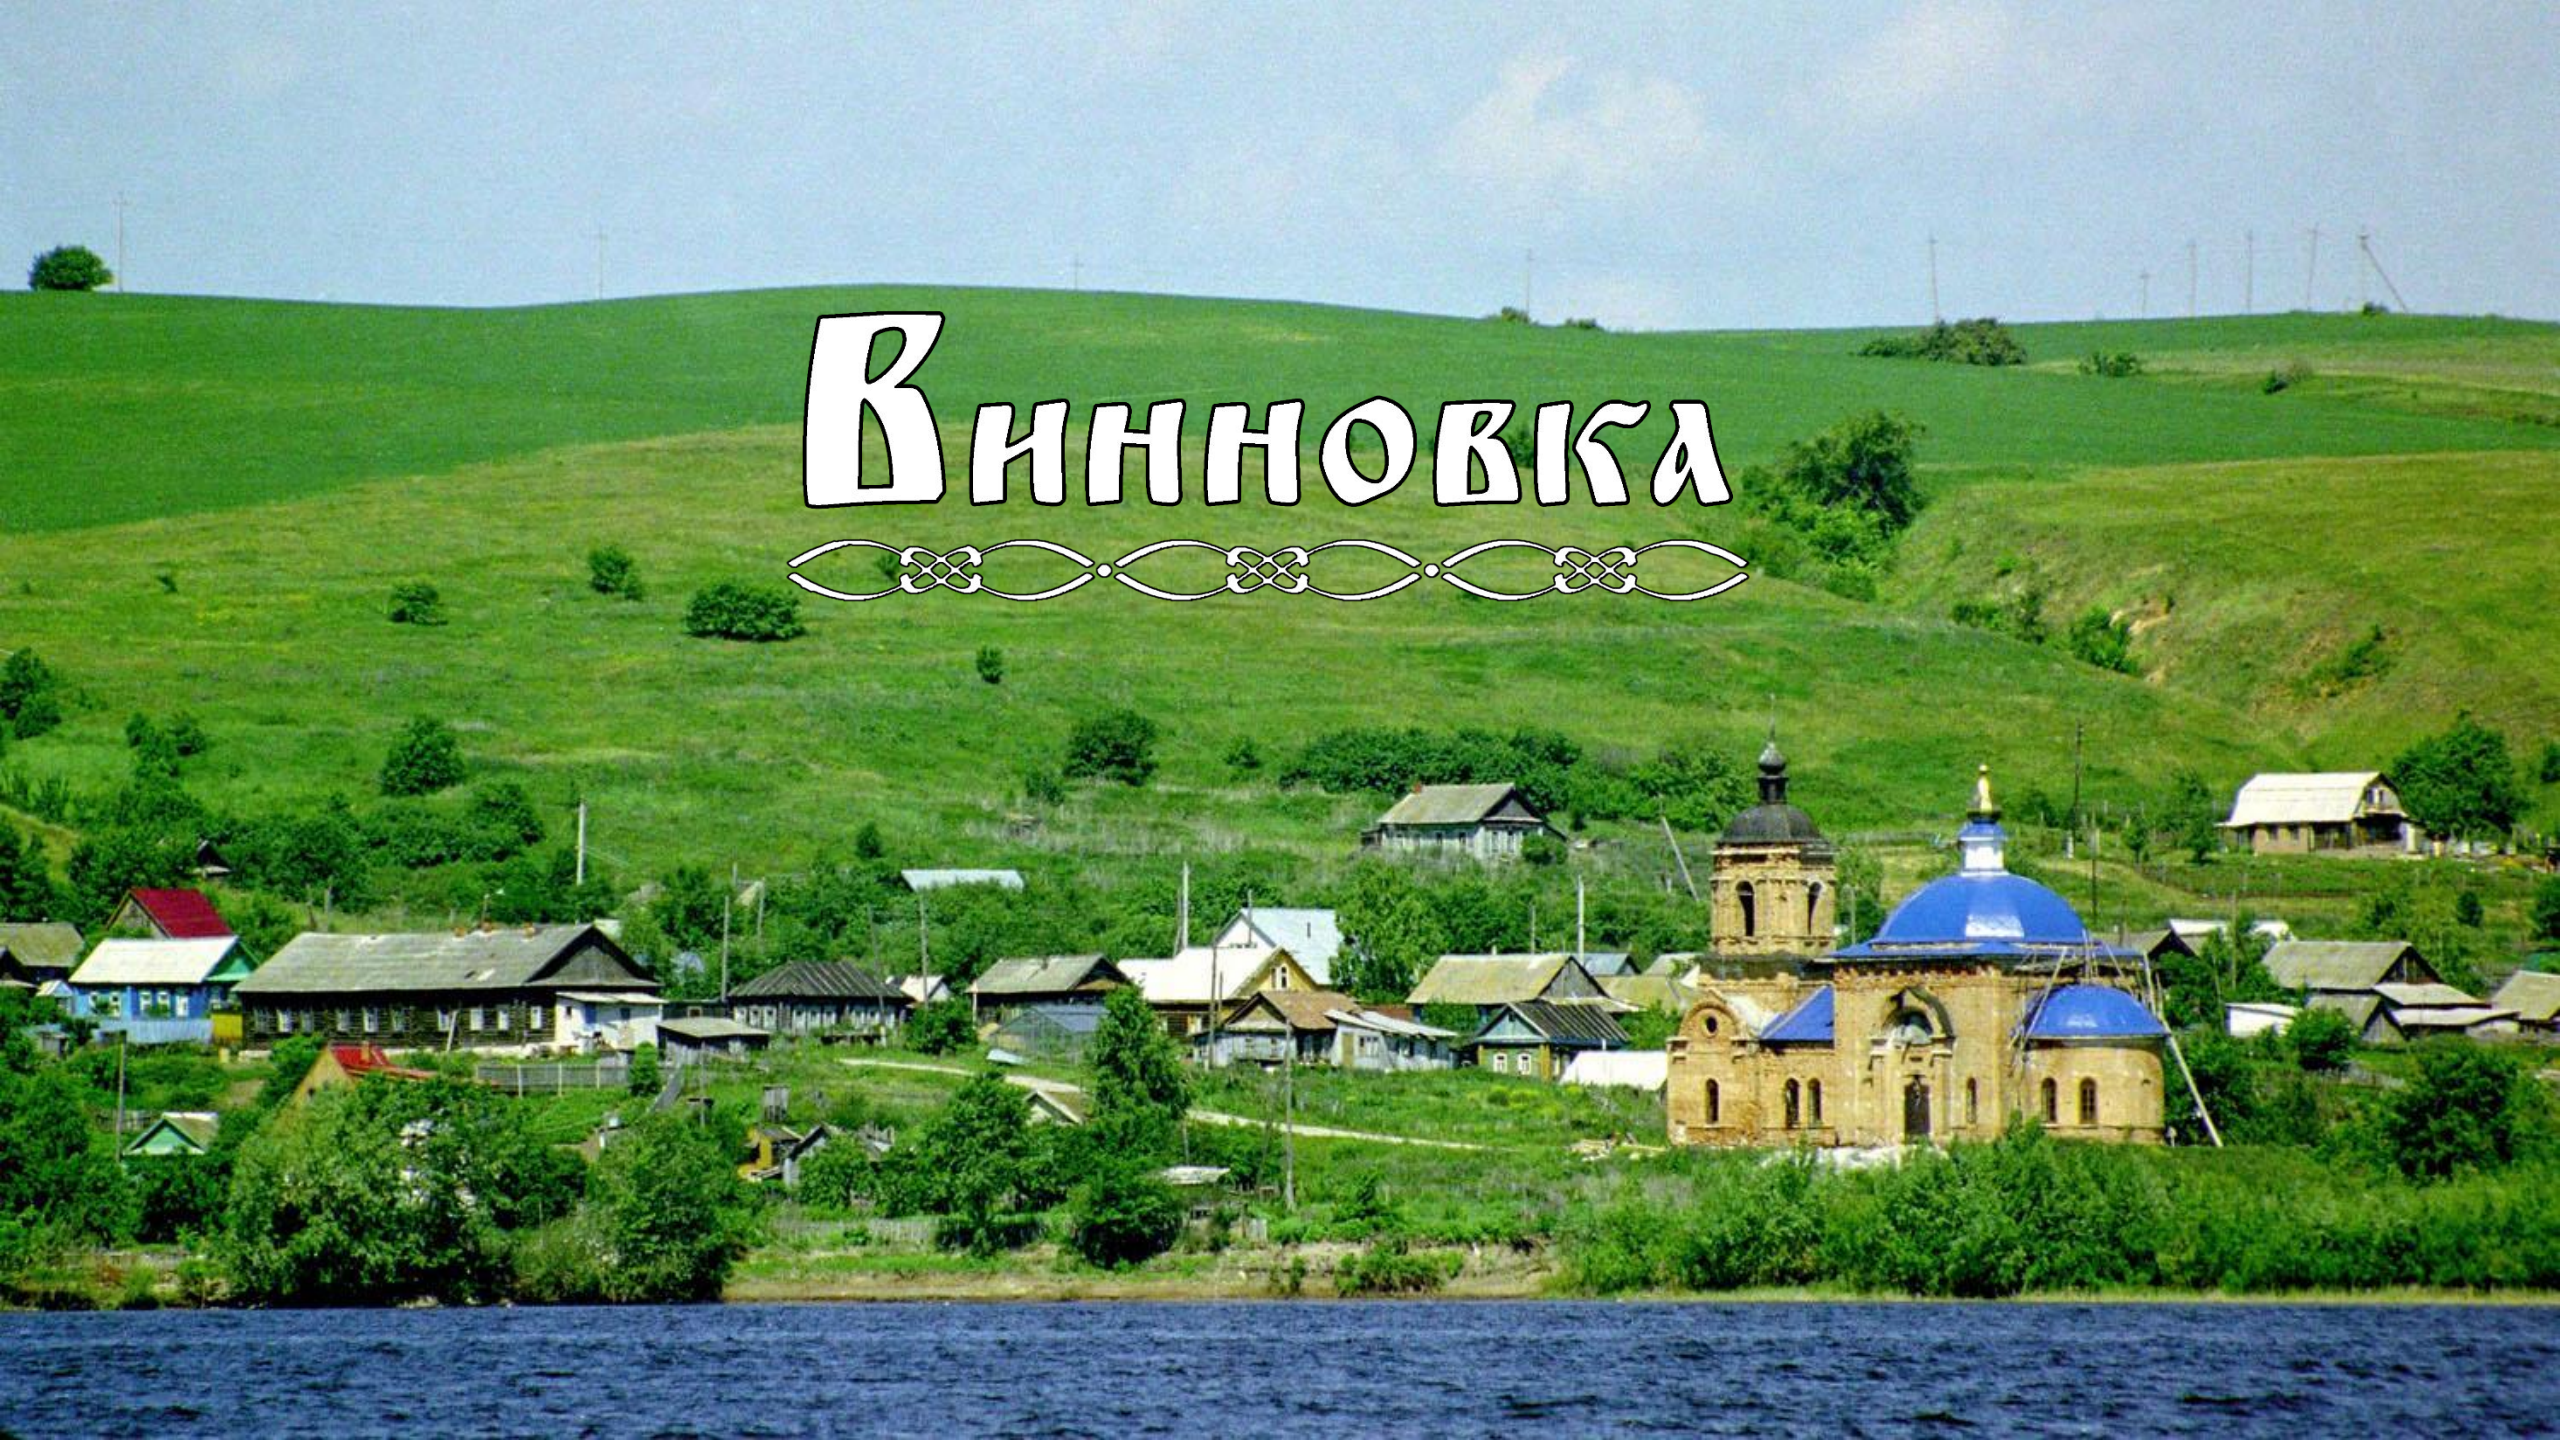

# Родные места

A panoramic view of a hillside village. The houses are scattered across the slope, with some having corrugated metal roofs and others with wooden or stone walls. The landscape is lush with green grass and trees. The text 'Сосновый Солонец' is overlaid in the center in a white, stylized font with a black outline.

# Сосновый Солонец

# Винновка

Мужской монастырь в

Винновке