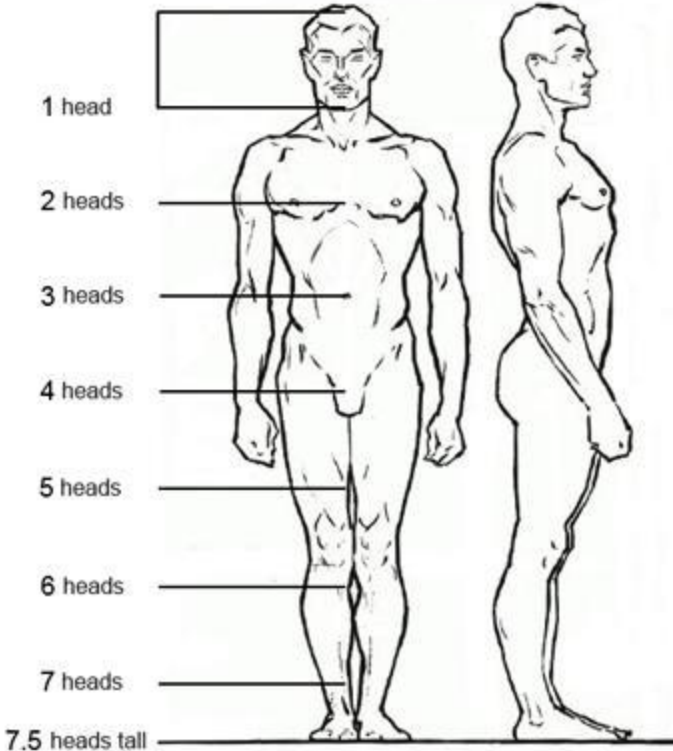

The figure is about 7.5 heads tall.

The line of the nipples is about 2 heads down.

The navel is about 3 heads down.

The pubic bone is about 4 heads down.

The pubic bone is the half-way point on the figure.

The pubic bone divides the figure vertically in half. It is about 4 heads down.

The wrists line up with the greater trochanters.

The elbows line up with the navel.