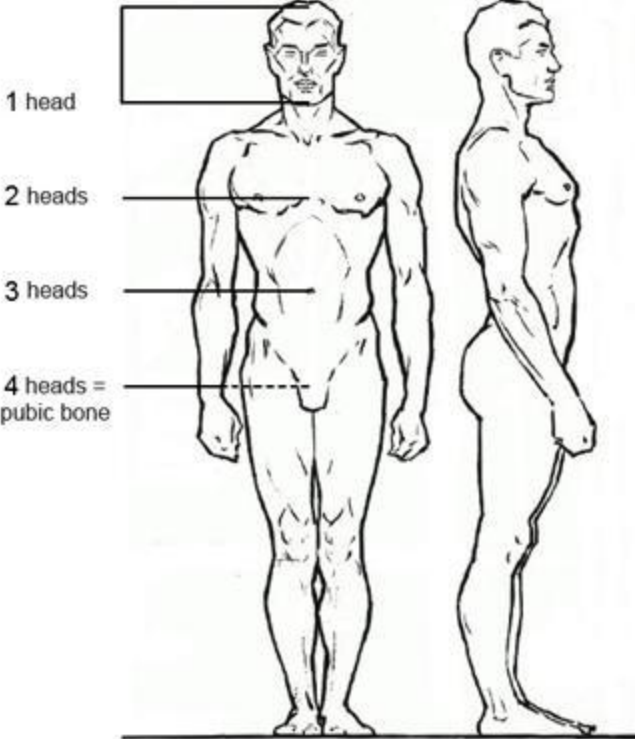

The figure is about 7.5 heads tall.

The line of the nipples is about 2 heads down.

The navel is about 3 heads down.

The pubic bone is about 4 heads down.

The pubic bone is the half-way point on the figure.

The pubic bone divides the figure vertically in half. It is about 4 heads down.

The wrists line up with the greater trochanters.

The elbows line up with the navel.