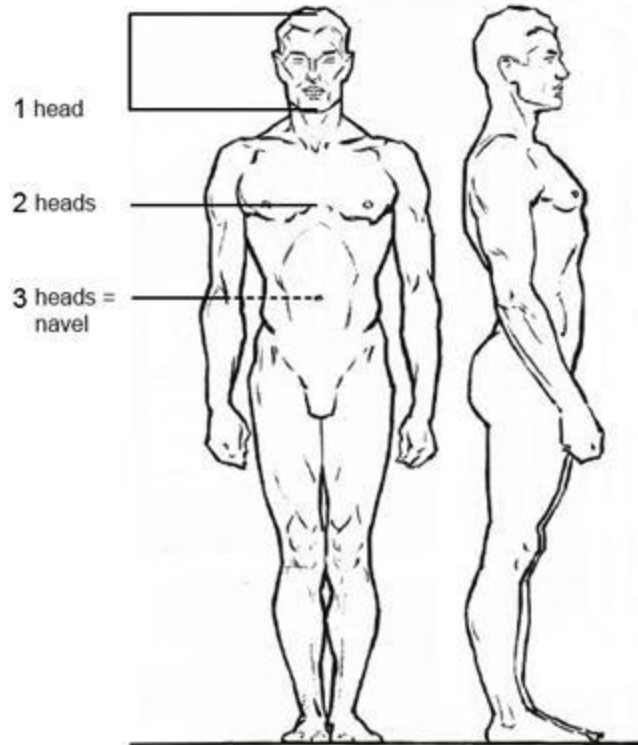

The figure is about 7.5 heads tall.

The line of the nipples is about 2 heads down.

The navel is about 3 heads down.

The pubic bone is about 4 heads down.

The pubic bone is the half-way point on the figure.

The pubic bone divides the figure vertically in half. It is about 4 heads down.

The wrists line up with the greater trochanters.

The elbows line up with the navel.