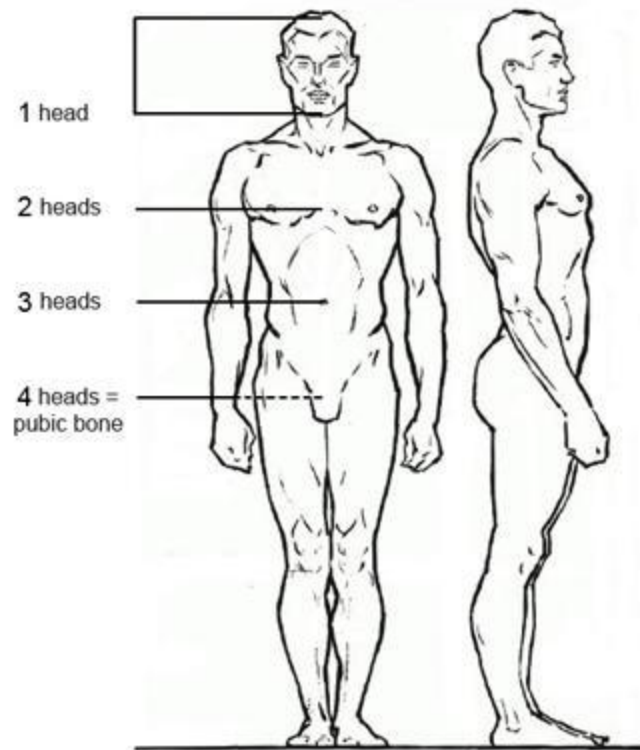

The figure is about 7.5 heads tall.

The line of the nipples is about 2 heads down.

The navel is about 3 heads down.

The pubic bone is about 4 heads down.

The pubic bone is the half-way point on the figure.

The pubic bone divides the figure vertically in half. It is about 4 heads down.

The wrists line up with the greater trochanters.

The elbows line up with the navel.