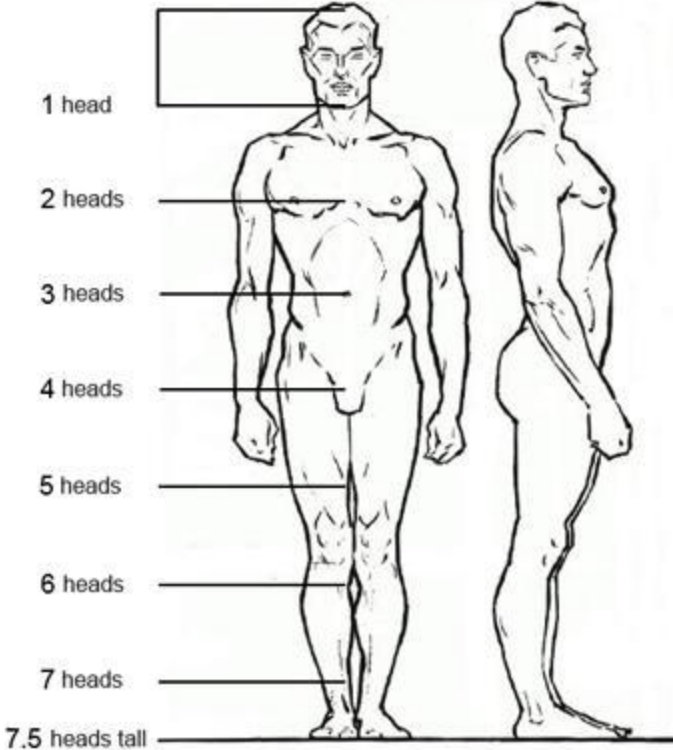

The figure is about 7.5 heads tall.

The line of the nipples is about 2 heads down.

The navel is about 3 heads down.

The pubic bone is about 4 heads down.

The pubic bone is the half-way point on the figure.

The pubic bone divides the figure vertically in half. It is about 4 heads down.

The wrists line up with the greater trochanters.

The elbows line up with the navel.