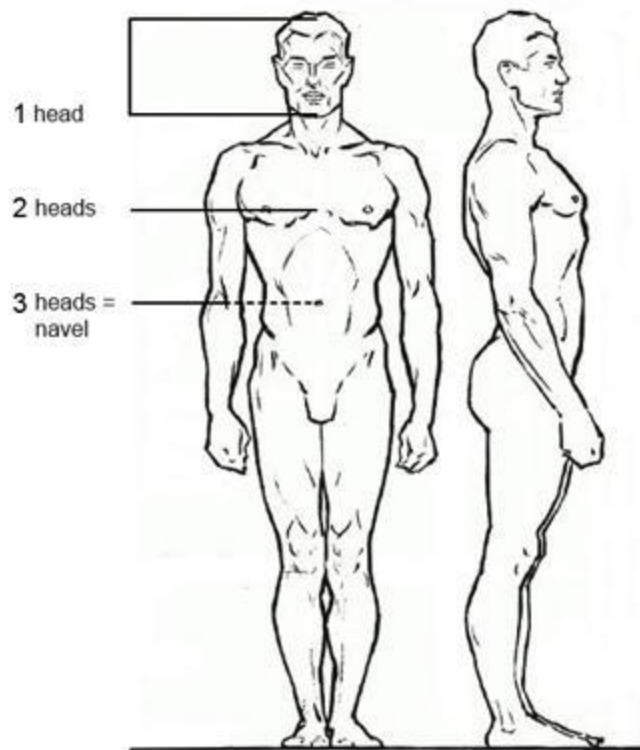

The figure is about 7.5 heads tall.

The line of the nipples is about 2 heads down.

The navel is about 3 heads down.

The pubic bone is about 4 heads down.

The pubic bone is the half-way point on the figure.

The pubic bone divides the figure vertically in half. It is about 4 heads down.

The wrists line up with the greater trochanters.

The elbows line up with the navel.