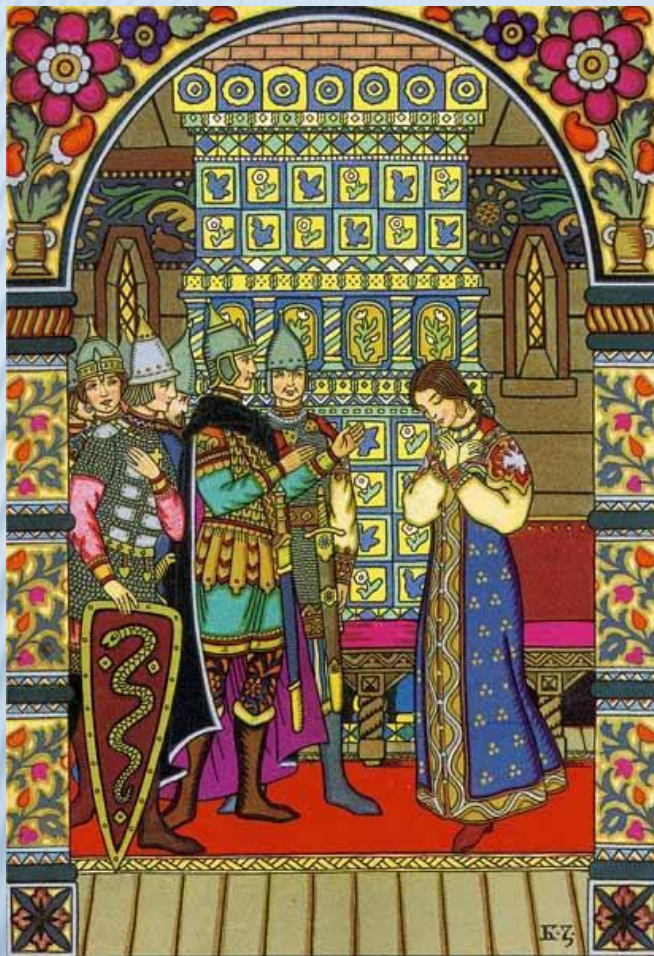

КНИЖНАЯ ГРАФИКА