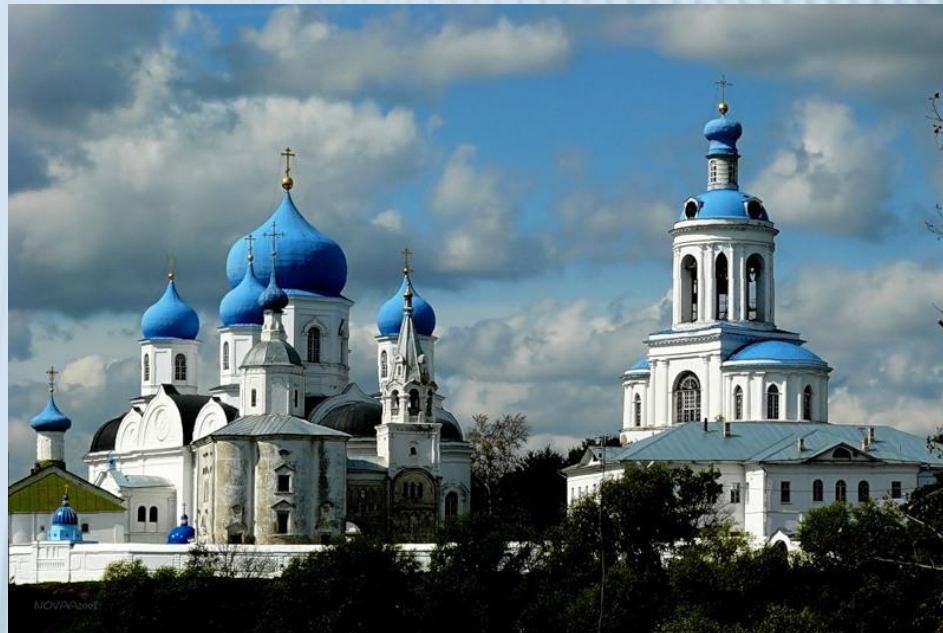

АРХИТЕКТУРА