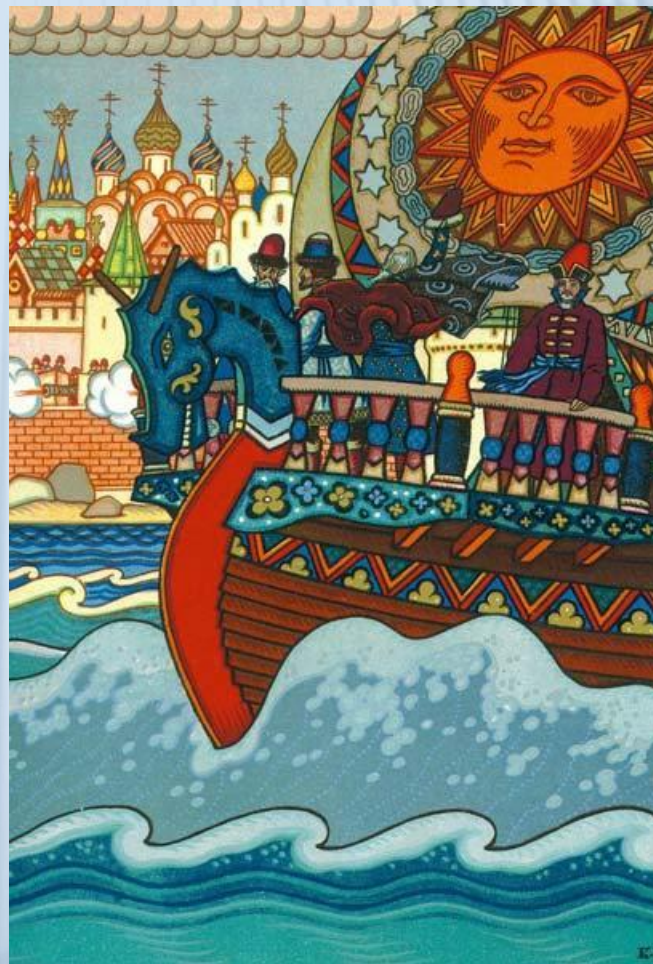

КНИЖНАЯ ГРАФИКА