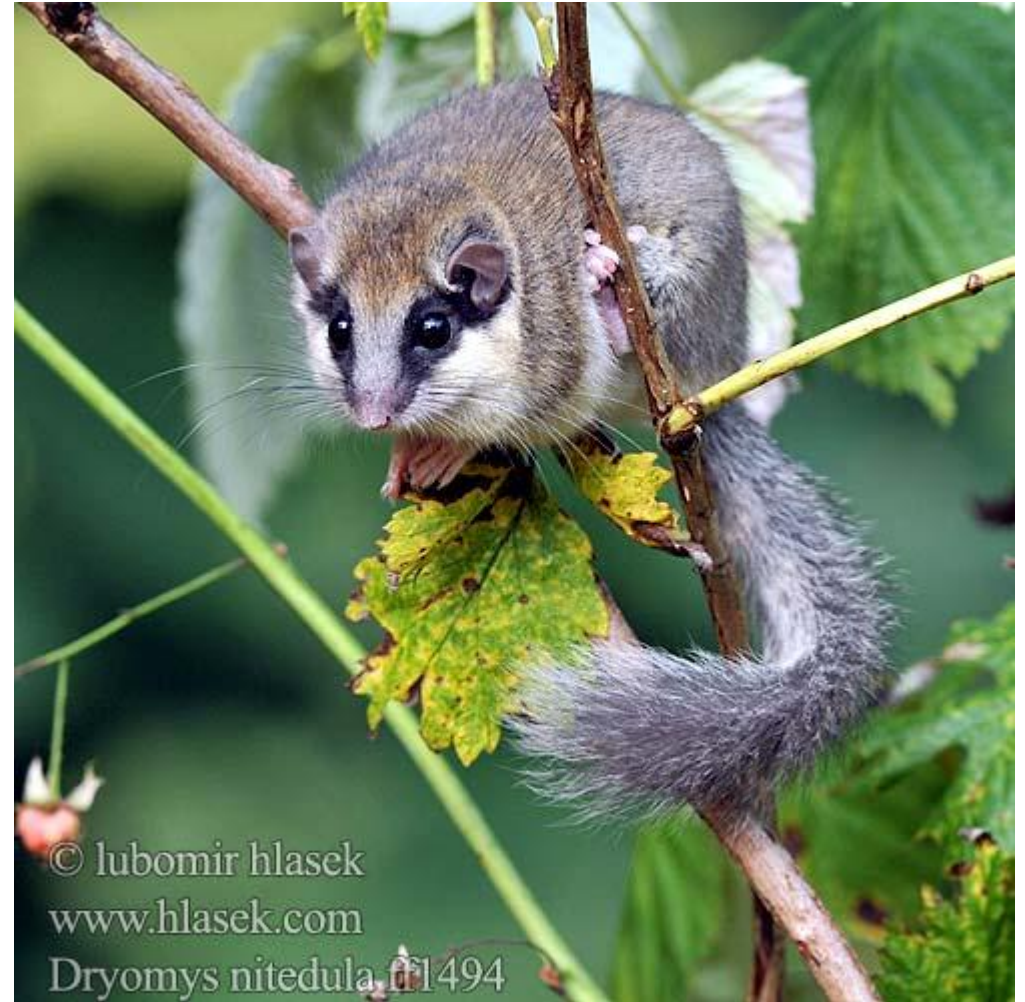

A scenic landscape photograph of a river valley. In the foreground, there are green reeds and grasses. A river flows through the middle ground, reflecting the sky and the surrounding landscape. The background features a dense forest of evergreen trees and a range of rugged, rocky mountains under a sky with a bright sunset or sunrise. The sun is low on the horizon, creating a lens flare effect. The overall scene is peaceful and natural.

Wilde Tiere in Deutschland

Eichhörnchen

Alpenmurmeltier

Waldbirken maus

© van der Kooij

Bisamratte

Burunduk

Baumschläfer

Wildkatze

Luchs

Marderhund

Fuchs

Braunbär

© Piet Payer

Hermelin

Dachs

Nerz

Fischotter

Waschbär

Seehund

Rothirsch

Wildschwein

Elch

Wisent