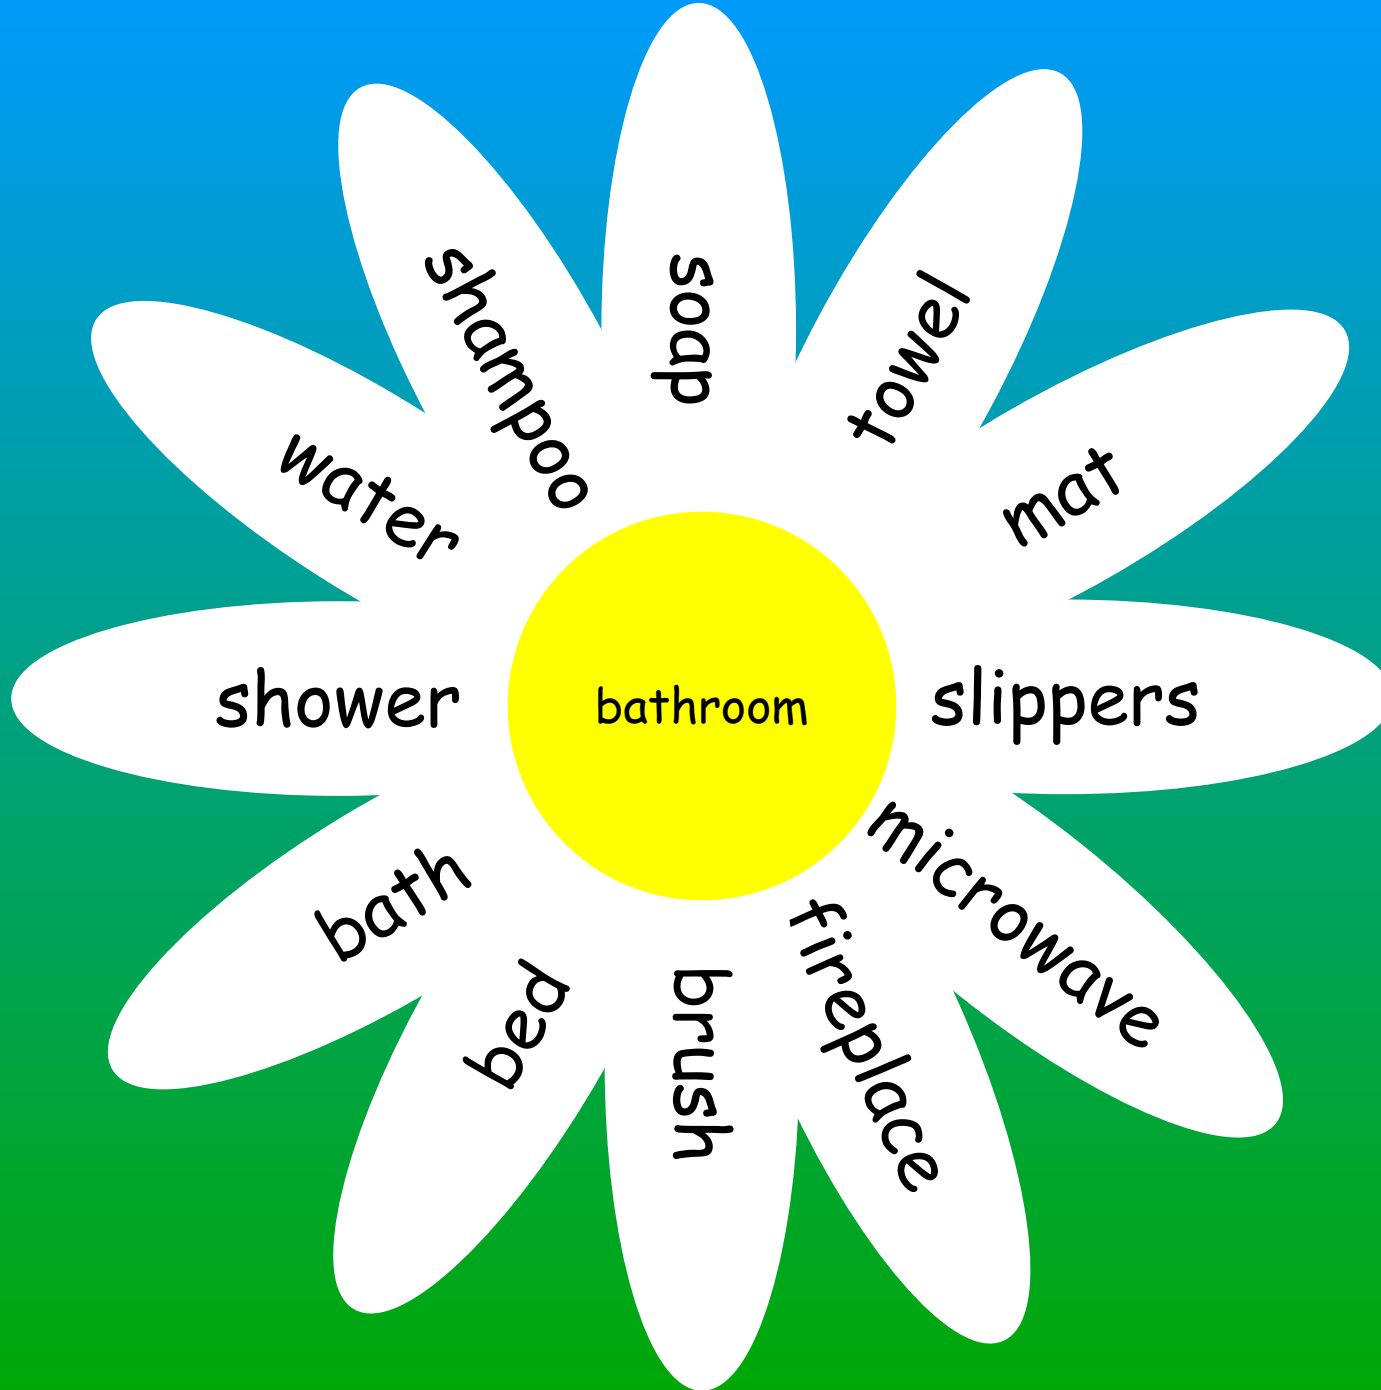

# DAISY

*System*  
*Morozov*

**START**

shower

bathroom

slippers

water

shampoo

soap

towel

mat

bath

microwave

bed

brush

fireplace