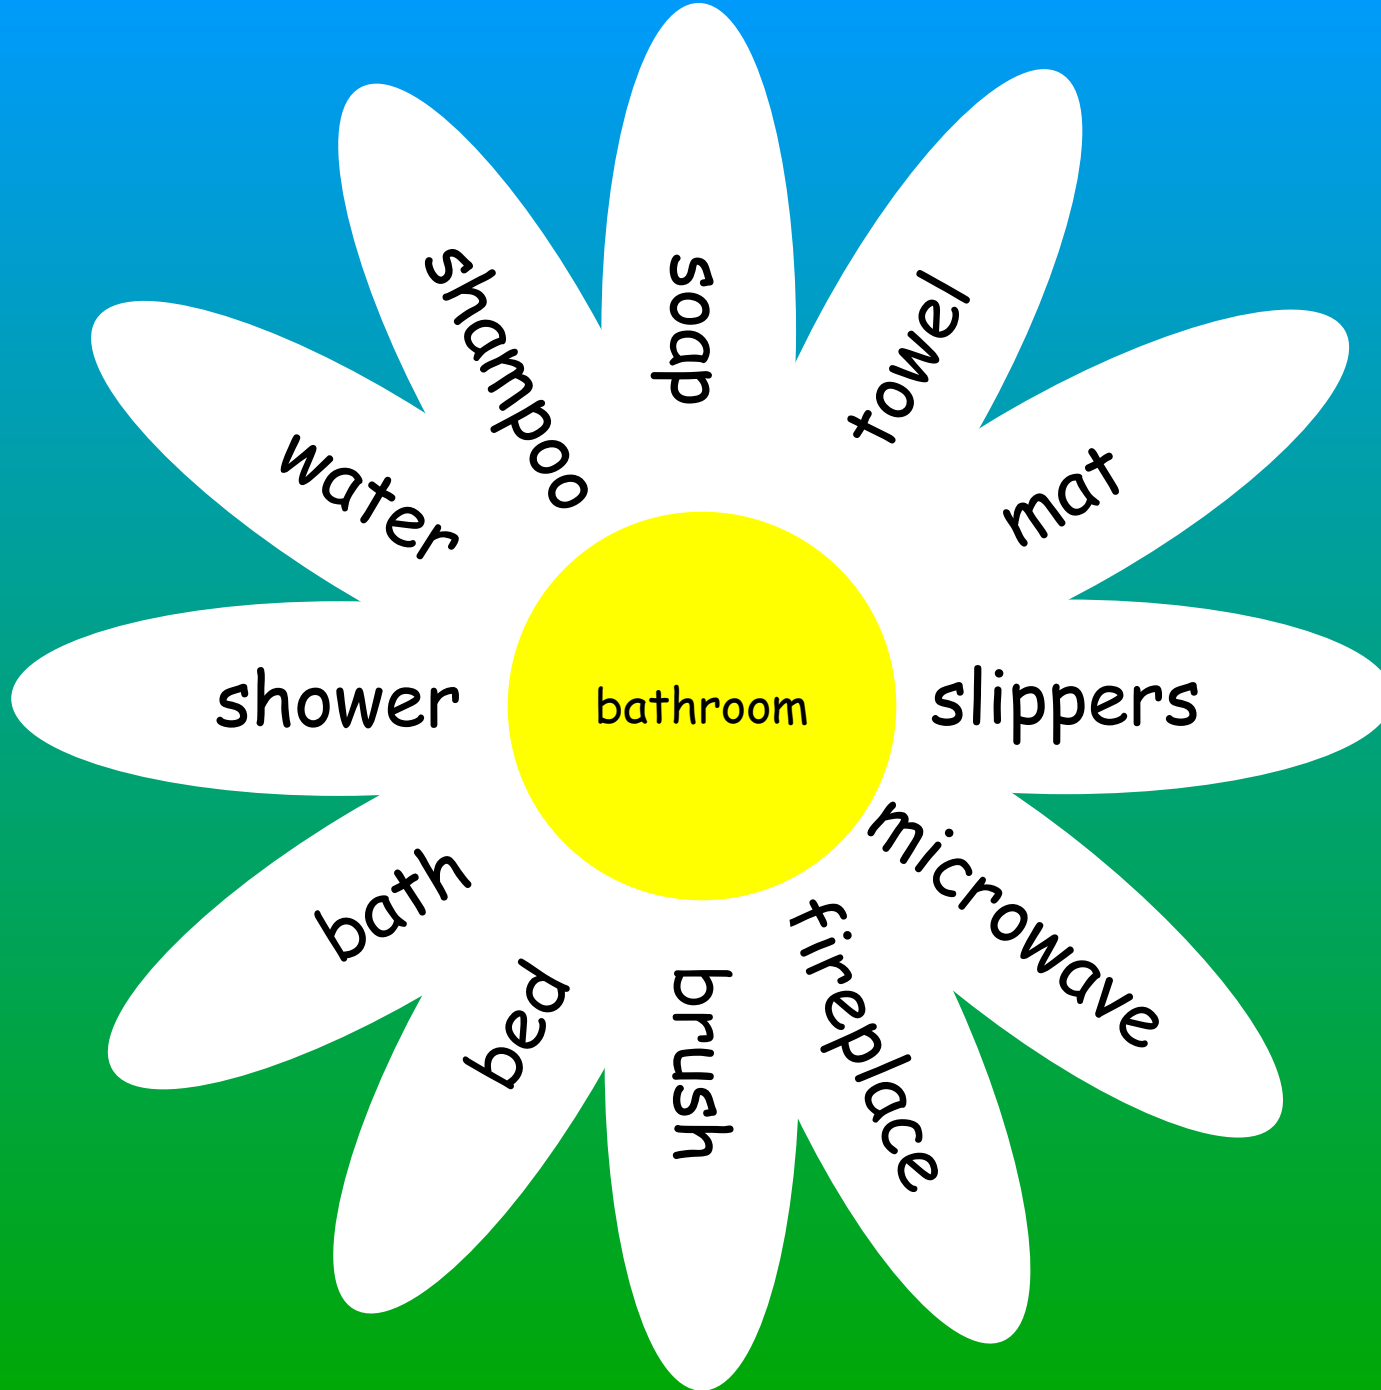

GRAMMA

R

DAISY

System
Morozov

START

shower

bathroom

slippers

water

shampoo

soap

towel

mat

bath

microwave

bed